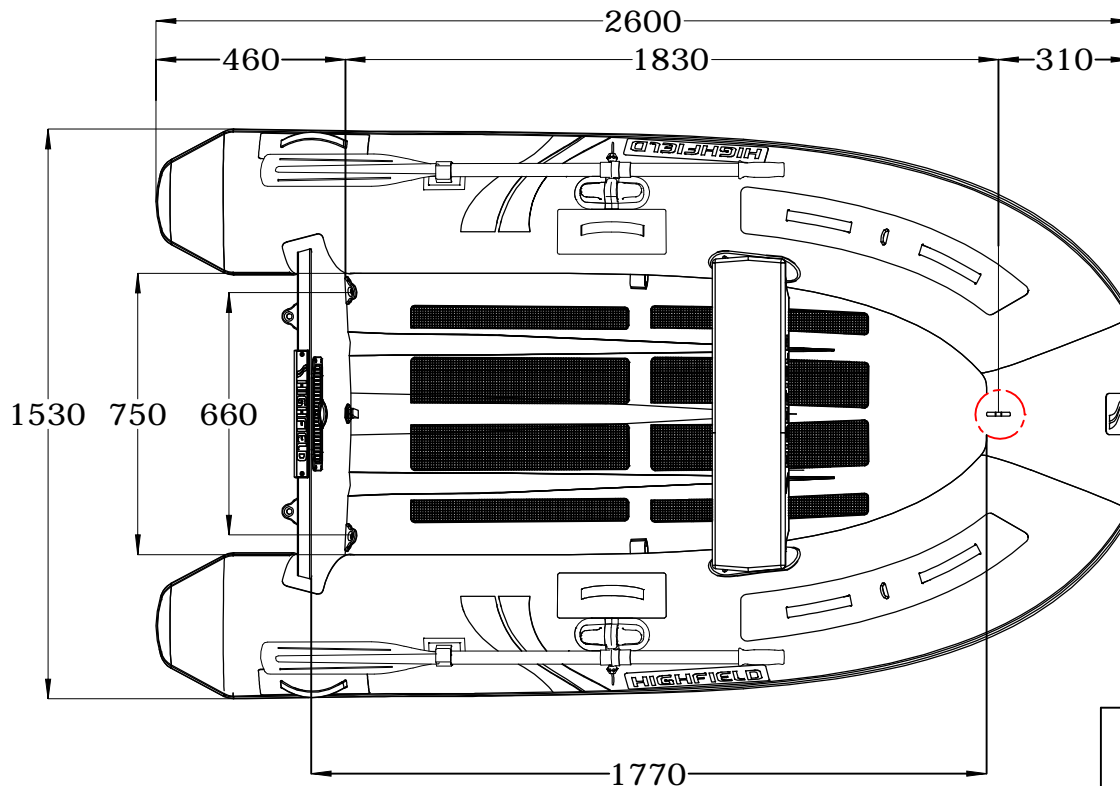

### SPECIFICATION

Length	260cm
Beam	153cm
Inside Length	177cm
Inside Width	75cm
Weight	31Kg
Deadrise	10.5°
Max Pax	4
Max Load	340Kg
Max HP	6
Shaft	Short
Tube $\phi$	38cm
Airtight Chambers	3

	UL260		DWN: HCY
	GENERAL ARRANGEMENT		APPROVED: LXL
info@highfieldboats.com	DWG:	SCALE:	DATE: 2016.09.01