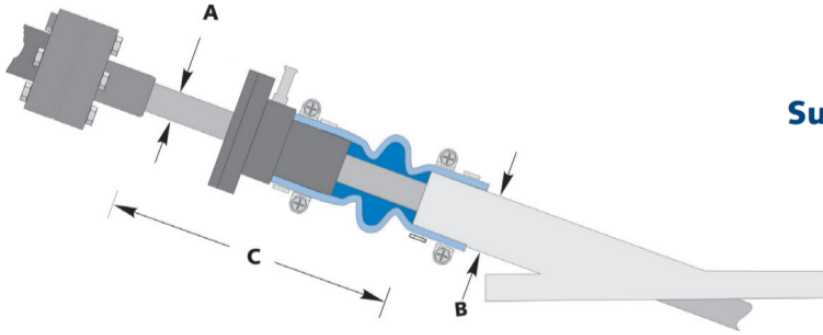

SureSeal™ Self-Aligning Shaft Seals

BEFORE ORDERING

SureSeal™ and Articulating Hose Combination

IMPERIAL (INCHES)

SHAFT OD (inches) A	STERN TUBE OD (inches) B	MINIMUM DISTANCE (inches) C	SureSeal™ KIT PART NUMBER D
4 1/2	5 1/2	9 3/4	FSK-4500-5500-#
	6		FSK-4500-6000-#
	6 1/2		FSK-4500-6500-#
	6 5/8		FSK-4500-6625-#
	7		FSK-4500-7000-#
	8		FSK-4500-8000-#
4 3/4	7	9 3/4	FSK-4750-7000-#
5	6 1/2	10	FSK-5000-6500-#
	7		FSK-5000-7000-#
	7 1/2		FSK-5000-7500-#
	8		FSK-5000-8000-#
	8 5/8		FSK-5000-8625-#
5 1/2	7	10 3/4	FSK-5500-7000-#
	8		FSK-5500-8000-#
6	8	11 1/4	FSK-6000-8000-#
	8 5/8		FSK-6000-8625-#
6 1/2	8 5/8	11 3/4	FSK-6500-8625-#
7 3/4	10	13 1/2	FSK7750-10000-#
8	10	13 1/2	FSK8000-10000-#

METRIC (MILLIMETERS)

SHAFT OD (mm) A	STERN TUBE OD (mm) B	MINIMUM DISTANCE (mm) C	SureSeal™ KIT PART NUMBER D
25mm	44mm	184mm	FSKM-25M-44M-#
	45mm		FSKM-25M-45M-#
	48mm		FSKM-25M-48M-#
	51mm		FSKM-25M-51M-#
	57mm		FSKM-25M-57M-#
	63mm		FSKM-25M-63M-#
30mm	45mm	184mm	FSKM-30M-45M-#
	48mm		FSKM-30M-48M-#
	51mm		FSKM-30M-51M-#
	54mm		FSKM-30M-54M-#
	57mm		FSKM-30M-57M-#
	60mm		FSKM-30M-60M-#
35mm	45mm	184mm	FSKM-35M-45M-#
	51mm		FSKM-35M-51M-#
	54mm		FSKM-35M-54M-#
	57mm		FSKM-35M-57M-#
	60mm		FSKM-35M-60M-#
	64mm		FSKM-35M-64M-#
	67mm		FSKM-35M-67M-#
	70mm		FSKM-35M-70M-#
	76mm		FSKM-35M-76M-#
38mm	60mm	191mm	FSKM-38M-60M-#