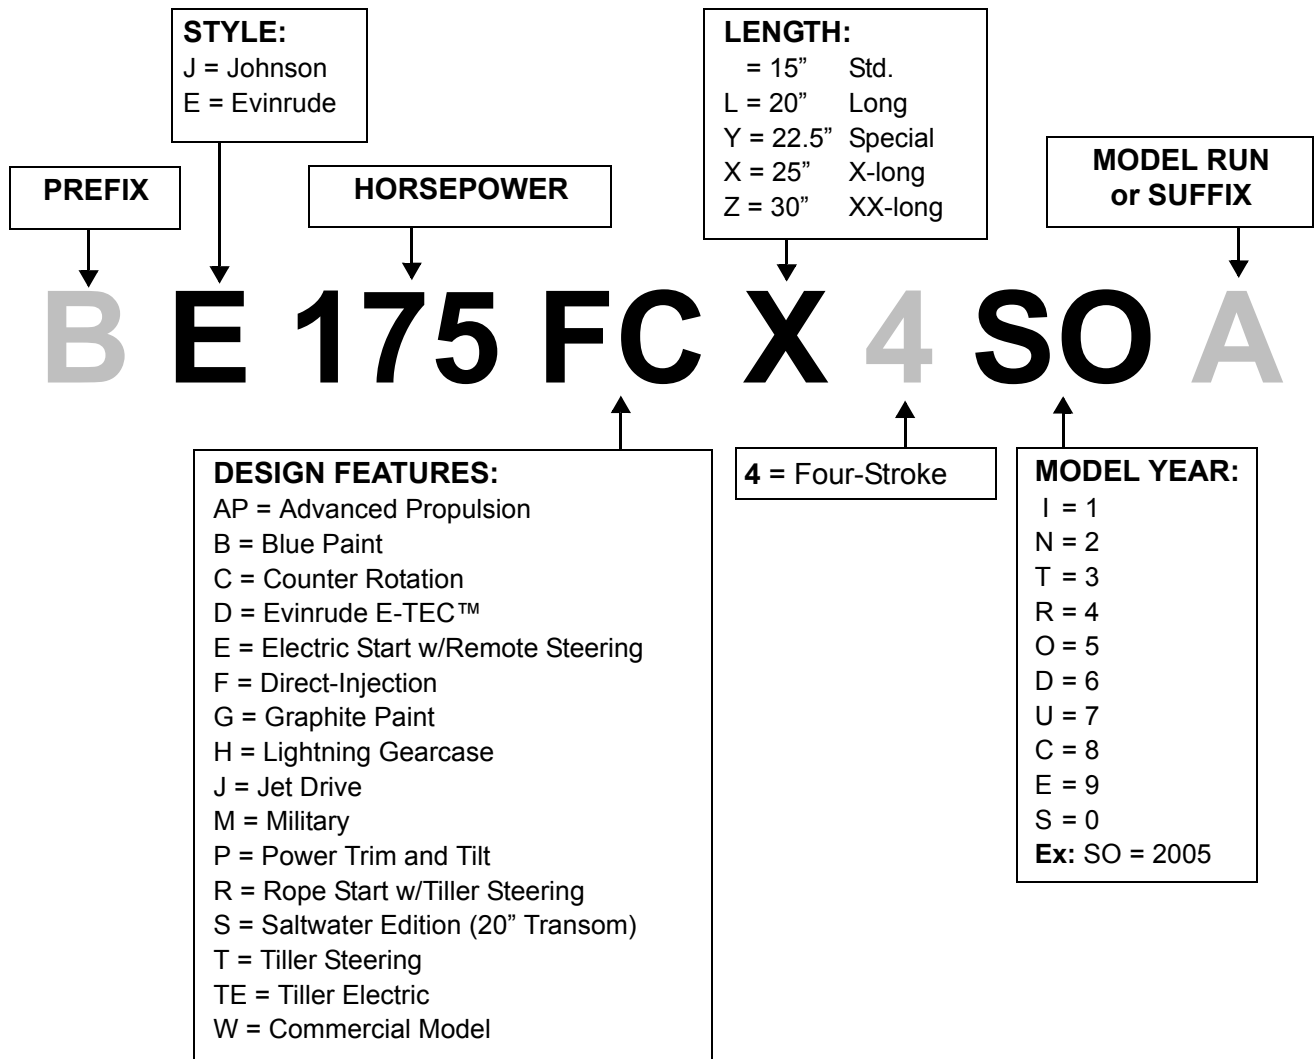

Model Years 2002 and Up