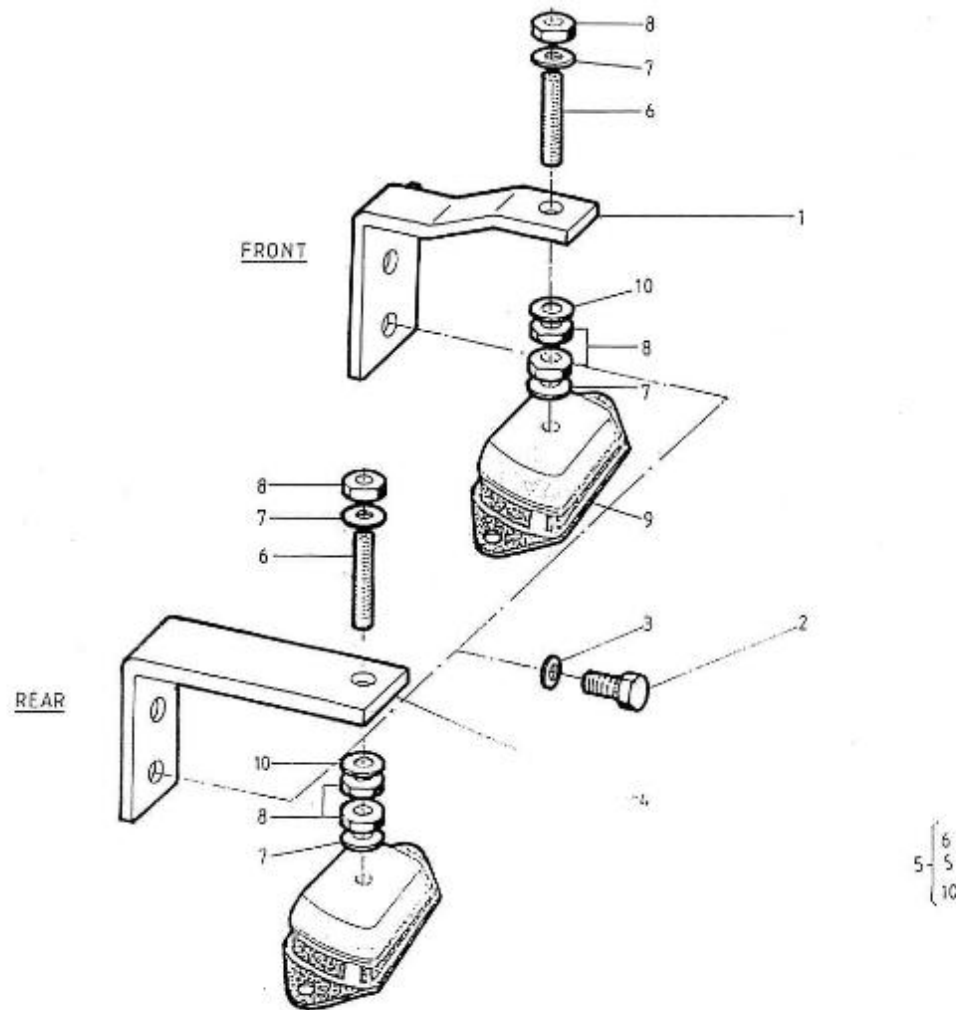

V. 27/03/2006

Pag. 35/38

Brand: NanniDiesel

Model: Moteur 3.75HE

Version: Standard

Subassembly: Engine mount

N.	Item	Description	Qty	Notes
1	970307026	SUPPORT, MOUNT	2	
2	970499051	BOLT, HEX M10X1,25X 30	8	
3	970119136	WASHER, SPRING D10	8	
4	970307032	ENGINE MOUNT	2	
5	48190020	PLOT SMALL 40SH M12 REPLACE 970301794	4	
6	970300051	STUD, M12X 80	1	
7	970409154	WASHER, SPRING D12	2	
8	970607318	NUT, M12	3	
9	970301794	MOUNT, RUBBER CPL.40 SMALL	1	
10	970409153	WASHER, PLAIN D12	1	