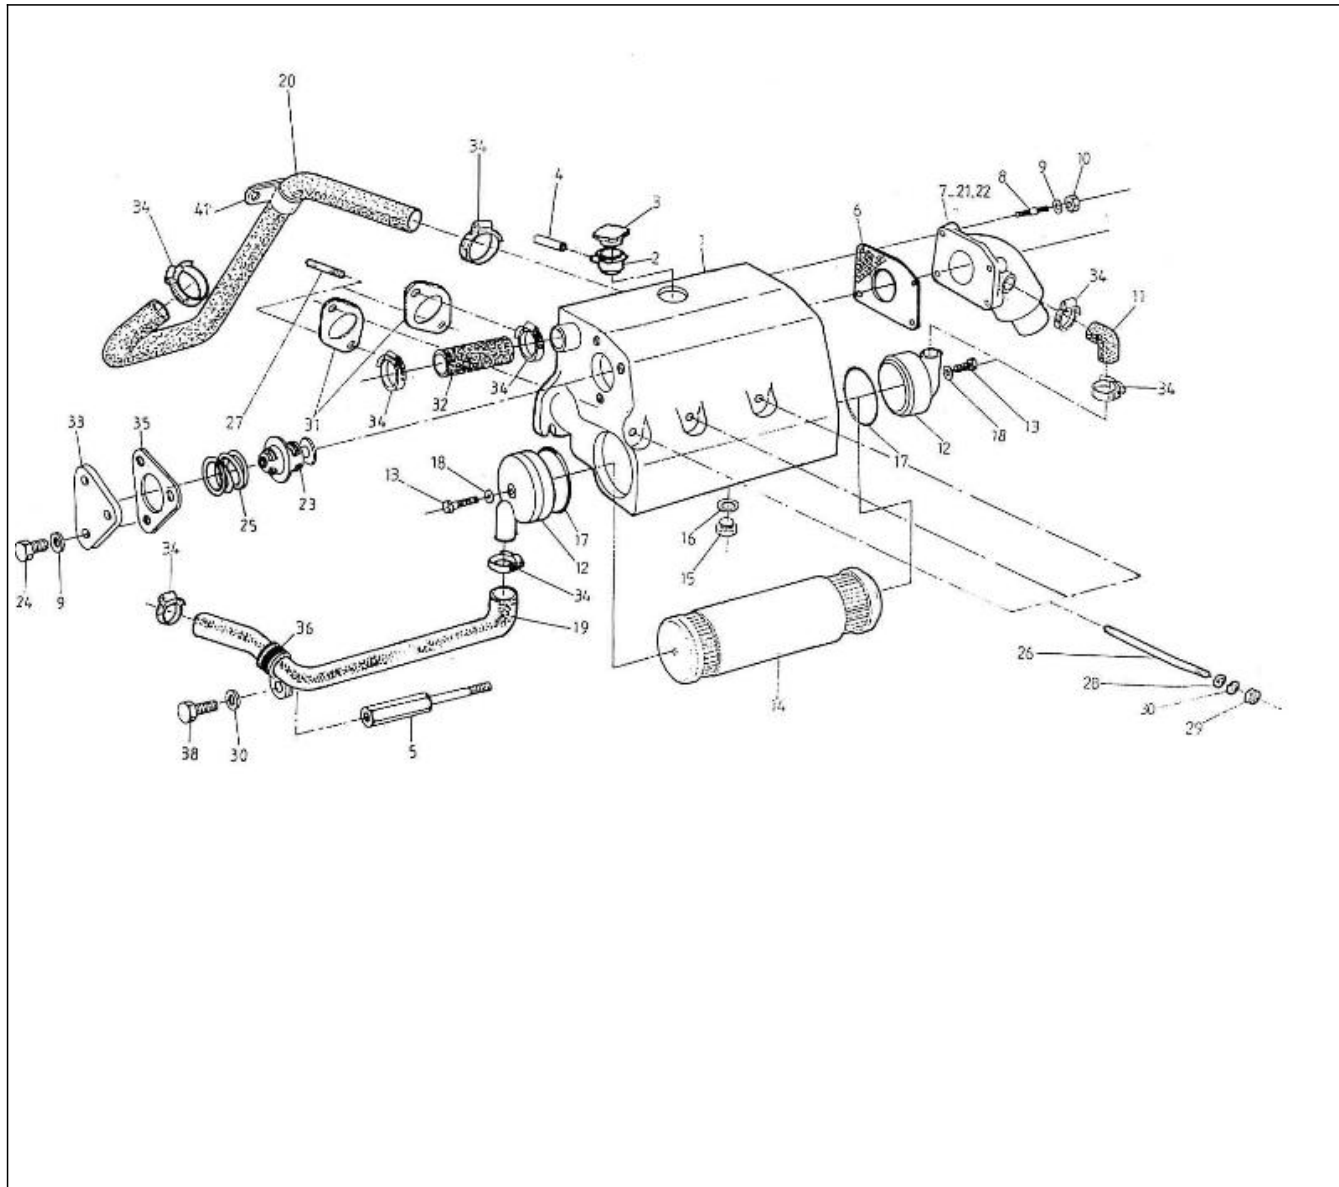

Brand: NanniDiesel

Model: Moteur 3.75HE

Version: Standard

Subassembly: Heat exchanger exh. Manifold

N.	Item	Description	Qty	Notes
1	970307882	HOUSING,HEATEXCHANGER	1	
2	970300833	FILLING,NECK WATER	1	
3	970604614	CAP,FILLING 0, 7 DOUBLE SEAL	1	
4	970300077	HOSE,D 8 L= 450	1	
5	970307899	SPACER	1	
6	970307015	GASKET	1	
7	970307024	MIXER	1	
8	970300057	STUD,M 8X 20	4	
9	970119139	WASHER,CORRUGATED D8	7	
10	970027322	NUT,M 8	4	
11	970307018	HOSE	1	
12	970307716	COVER	2	
13	970301263	BOLT,M 8X 45 -A2-	2	
14	970307715	TUBE,STACK	1	
15	970301561	PLUG,HEX M14X1,5	1	
16	970300306	GASKET,RING D14	1	
17	970307177	O-RING	2	
18	970300288	GASKET,M8	2	
19	970307810	HOSE	1	
20	970307832	HOSE	1	
21	970494517	CAP,FREEZE	1	
22	970307265	PLUG,HEX 1/8	1	
23	970307282	THERMOSTAT	1	
24	970119141	BOLT,HEX M8X 20	3	
25	970307014	SPRING	1	
26	970307131	STUD	3	
27	970154026	STUD,M 6X 22	3	
28	970635459	WASHER,PLAIN D 6	6	
29	970635460	NUT,M 6	6	
30	970119149	WASHER, SPRING D 6	8	
31	970144512	GASKET,EXHAUST MANIFOLD 2. 40	3	
32	970300065	HOSE,D25 L= 75	1	
33	970307023	COVER	1	
34	970604526	CLAMP,HOSE 22-32	8	
35	970307152	GASKET	1	
36	970304071	CLAMP	1	
38	970439910	BOLT,HEX M 6X 16	2	
39	970307019	SUPPORT,PIPE CLAMP	1	
40	39160708	BOLT	1	
41	970304072	CLAMP	1	
42	970307831	HEATEXCHANGER	1	

V. 27/03/2006

Pag. 23/38