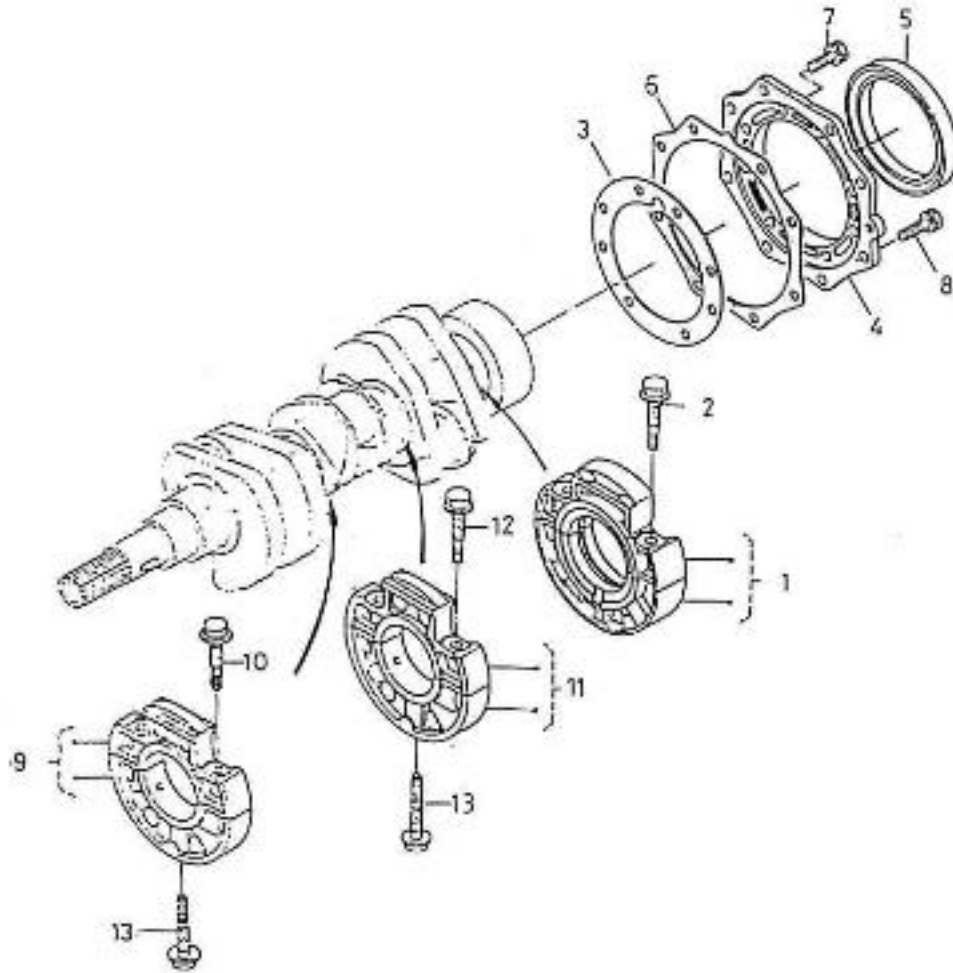

Brand: NanniDiesel

Model: Moteur 3.75HE

Version: Standard

Subassembly: Crankshaft

N.	Item	Description	Qty	Notes
1	970307466	ASSY CASE,MAIN BRG	1	
2	970141533	BOLT, BEARING CASE	2	
3	970141506	GASKET, BEARING CASE 2.40	1	
4	970141535	COVER, BEARING CASE 2.40	1	
5	970141529	SEAL, OIL	1	
6	970141508	GASKET, BEARING CASE COVER 2.4	1	
7	970491536	BOLT,M 6X 20	8	
8	970141537	BOLT, M6X22	8	
9	970307468	ASSY CASE,MAIN BRG 1	1	
10	970141533	BOLT, BEARING CASE	2	
11	970307837	ASSY CASE,MAIN BRG 2	1	
12	970141533	BOLT, BEARING CASE	2	
13	970141539	BOLT, BEARING CASE N02	2	

V. 27/03/2006

Pag. 12/38