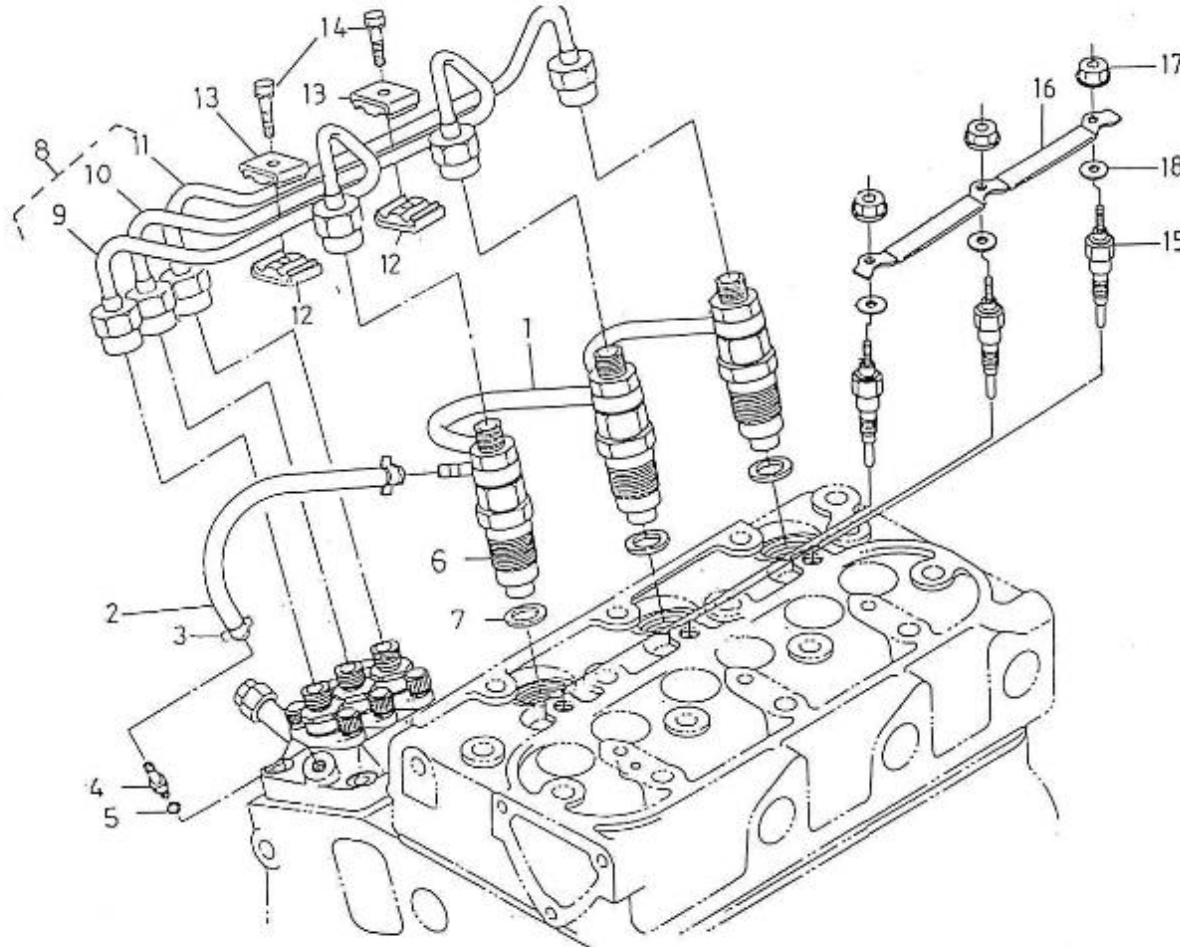

Brand: NanniDiesel

Model: Moteur 3.75HE

Version: Standard

Subassembly: Injection lines nozzles

N.	Item	Description	Qty	Notes
1	970307856	FUEL RETURN PIPE	1	
2	970302167	HOSE,FUEL LEAKAGE D 3 L= 250	1	
3	970310171	CLAMP	2	
4	970142104	NOZZLE, FUEL OVERFLOW LINE	1	
5	970150403	RING,SEAL	1	
6	970307587	ASSY HOLDER,NOZZLE	3	
7	970142109	GHASKET, RING INJECTORS	3	
8	970307857	INJECTION PIPE	1	
9	970307589	PIPE,INJECTION	1	
10	970307590	PIPE,INJECTION	1	
11	970307858	INJECTION PIPE	1	
12	970142114	CLAMP,FUEL LINES 1+2	2	
13	970142115	CLAMP,FUEL-LINES 1+2	2	
14	970492118	SCREW,M 5X 20 ROUND HEAD	2	
15	970307591	GLOW PLUG	3	
16	970307859	CORD,GLOW PLUG	1	
17	970307593	NUT,FLANGE	3	
18	970307594	WASHER,PLAIN	3	

V. 27/03/2006

Pag. 16/38