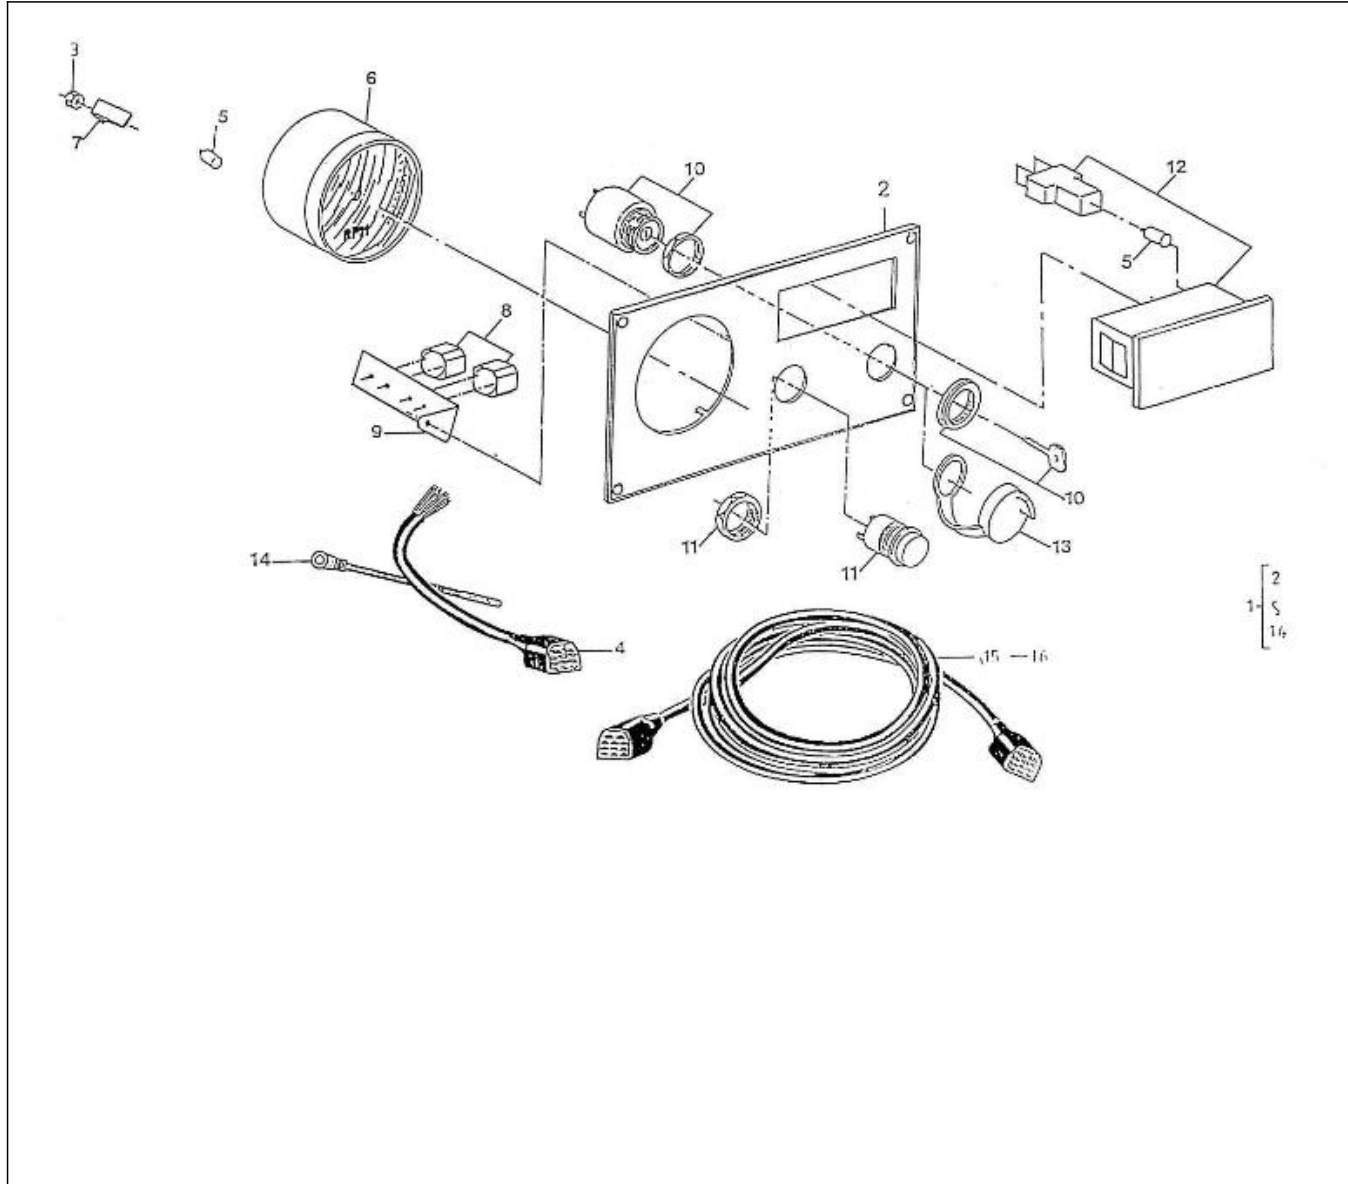

V. 27/03/2006

Pag. 30/38

Brand: NanniDiesel

Model: Moteur 3.75HE

Version: Standard

Subassembly: Panel 1 instrument

N.	Item	Description	Qty	Notes
1	970302670	PANEL,1 INSTR.TACHO CPL VDO	1	
2	970302214	PLATE,PANEL 1 INSTRUMENT	1	
3	970301191	NUT,M 4 A2	4	
4	970302662	WIRING,PANEL 1 INSTR. (11P	1	
5	970856011	BULB 12V-2W	5	
6	970301642	GAUGE,VDO,TACH,4000 12-24V 2P	1	
7	970300920	CLAMP,INSTRUMENTS	4	
8	970302684	BUZZER,SONITRON SMA 24A P17.05	2	
9	970310182	SUPPORT	1	
10	970302667	SWITCH,BOSCH STARTER + GLOWING	1	
11	970300967	BUTTON,PUSH	1	
12	970856005	LIGHT WARNING	1	
13	970304021	COVER	1	
14	970304019	CABLEBINDER,PLASTIC 4.8X195	1	
15	970302666	WIRING,INTERMEDIATE 8MTR 11POS	1	
16	970302665	WIRING,INTERMEDIATE 4MTR 11POS	1	