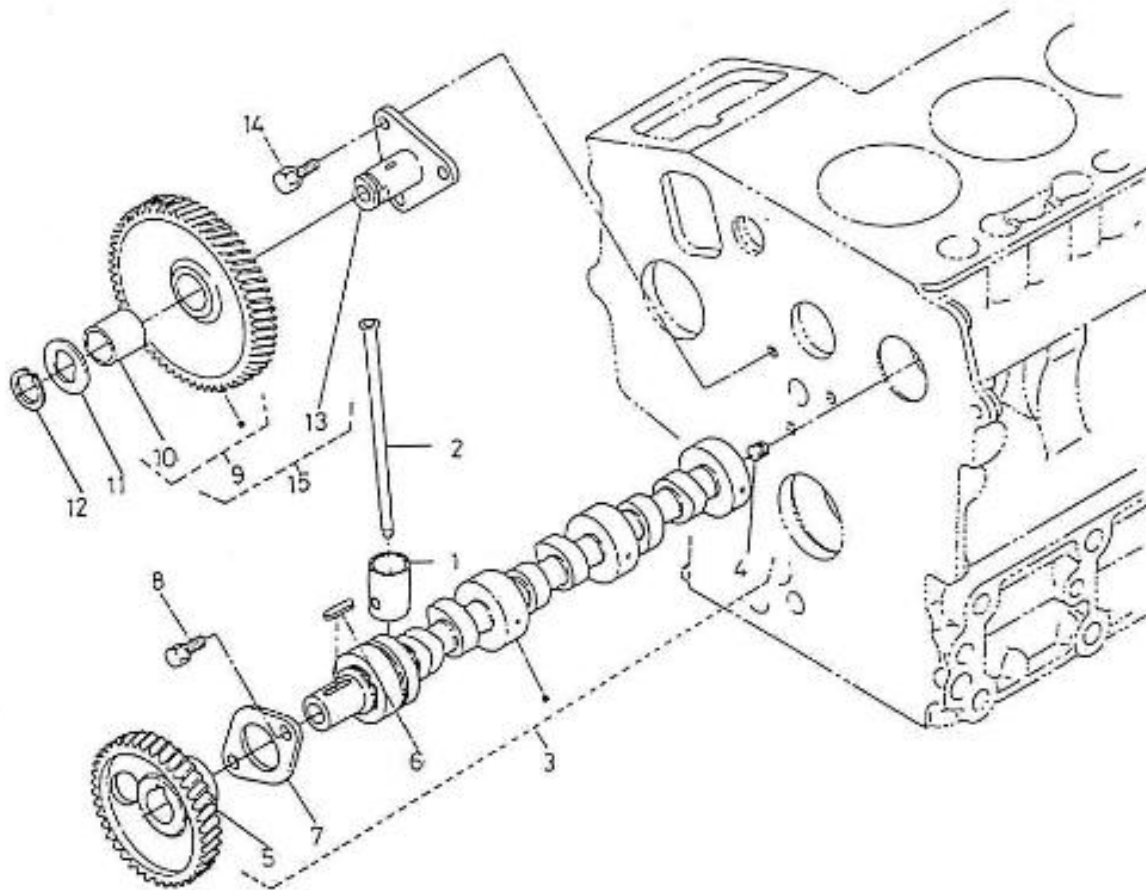

V. 27/03/2006

Pag. 9/38

Brand: NanniDiesel

Model: Moteur 3.75HE

Version: Standard

Subassembly: Speed control

N.	Item	Description	Qty	Notes
1	970141314	SPRING, START GOVERNOR	1	
2	970141313	SPRING, GOVERNOR N01 2.40	1	
3	970307617	ASSY LEVER,FORK	1	
4	970141317	LEVER, GOVERNOR FORK 1 CPL 2.4	1	
11	970141323	+++ R.P. 970141318 ++++++ LEVIER 2.40	1	
12	970141318	LEVER, GOVERNOR FORK 2 CPL 2.4	1	
13	970141319	SHAFT, GOVERNOR	1	
14	970141320	PIN, LEVER GOVERNOR	1	
15	970491322	BOLT	1	
16	970141322	WASHER, SPRING D 5	1	
17	970141318	LEVER, GOVERNOR FORK 2 CPL 2.4	1	
18	970141325	BOLT, M6X35	2	
19	970141326	WASHER, PLAIN D6	2	
20	970140401	SCREW, REGULATOR	1	
21	970142175	NUT,NOZZLE INJ.	1	
22	970150403	RING,SEAL	2	
23	970140404	NUT	1	
24	970302411	CAP,NUT	1	
25	970141312	COVER, SPEED CONTROL 2.40	1	
26	970141311	GASKET, SPEED CONTROL 2.40	1	
27	970490119	BOLT,M 6X 18	2	
28	970490143	BOLT,M 6X 18	2	
29	970150403	RING,SEAL	2	
30	970141309	LEVER, GOVERNOR 2.40	1	
31	970141324	COLLAR, GOVERNOR 2.40	1	
32	970141307	O-RING, GOVERNOR	1	
33	970141306	LEVER, GOVERNOR	1	
34	970141310	NUT	2	
35	970141305	LEVER, SHAFT 2.40	1	
36	970307616	LEVER,ENGINE STOP	1	
37	970141320	PIN, LEVER GOVERNOR	1	
38	970141303	O-RING, GOVERNOR	1	
39	970141302	SPRING	1	
40	970141301	BOLT, STOPPER ADJ.	2	
41	970141327	BOLT	1	
42	970151133	NUT,M 6	3	
43	970307613	ASSY APPARATUS	1	
44	970491131	WASHER,SEAL	2	
45	970491129	NUT	1	
46	970307614	ASSY BOLT,ADJUSTING	1	
47	970141130	NUT, IDLE ASSEM.	1	
48	970141132	CAP, BOLT COVER	1	