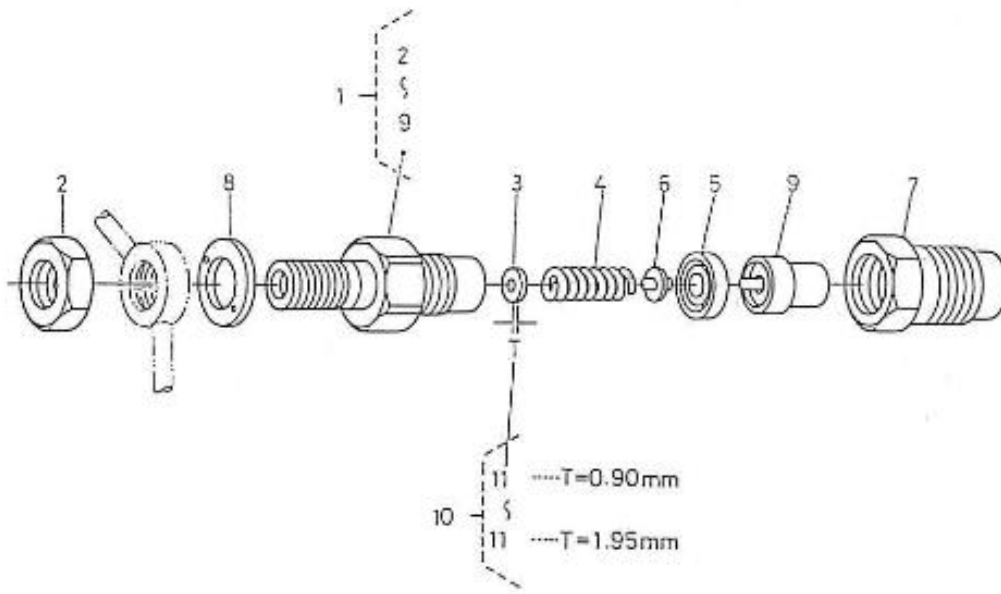

Brand: NanniDiesel

Model: Moteur 3.75HE

Version: Standard

Subassembly: Nozzle holder

N.	Item	Description	Qty	Notes
1	970307587	ASSY HOLDER,NOZZLE	3	
2	970142175	NUT,NOZZLE INJ.	3	
3	970302825	SPACER,ADJ.NOZZLE STD.	3	
4	970142171	SPRING,NOZZLE FUEL	3	
5	970142173	PIECE,DISTANCE NOZZLE INJ.	3	
6	970142170	ROD,PUSH NOZZLE FUEL	3	
7	970307595	NUT	3	
8	970302826	WASHER,NOZZLE INJ.	3	
9	970307596	PIECE,NOZZLE	3	
10	970142200	SET,SPACER NOZZLE	1	
11	970142178	SPACER,NOZZLE INJ. 0,925MM	1	
11	970142179	SPACER,NOZZLE INJ. 0,950MM	1	
11	970142180	SPACER,NOZZLE INJ. 0,975MM	1	
11	970142181	SPACER,NOZZLE INJ. 1,000MM	1	
11	970302825	SPACER,ADJ.NOZZLE STD.	1	

V. 27/03/2006

Pag. 19/38