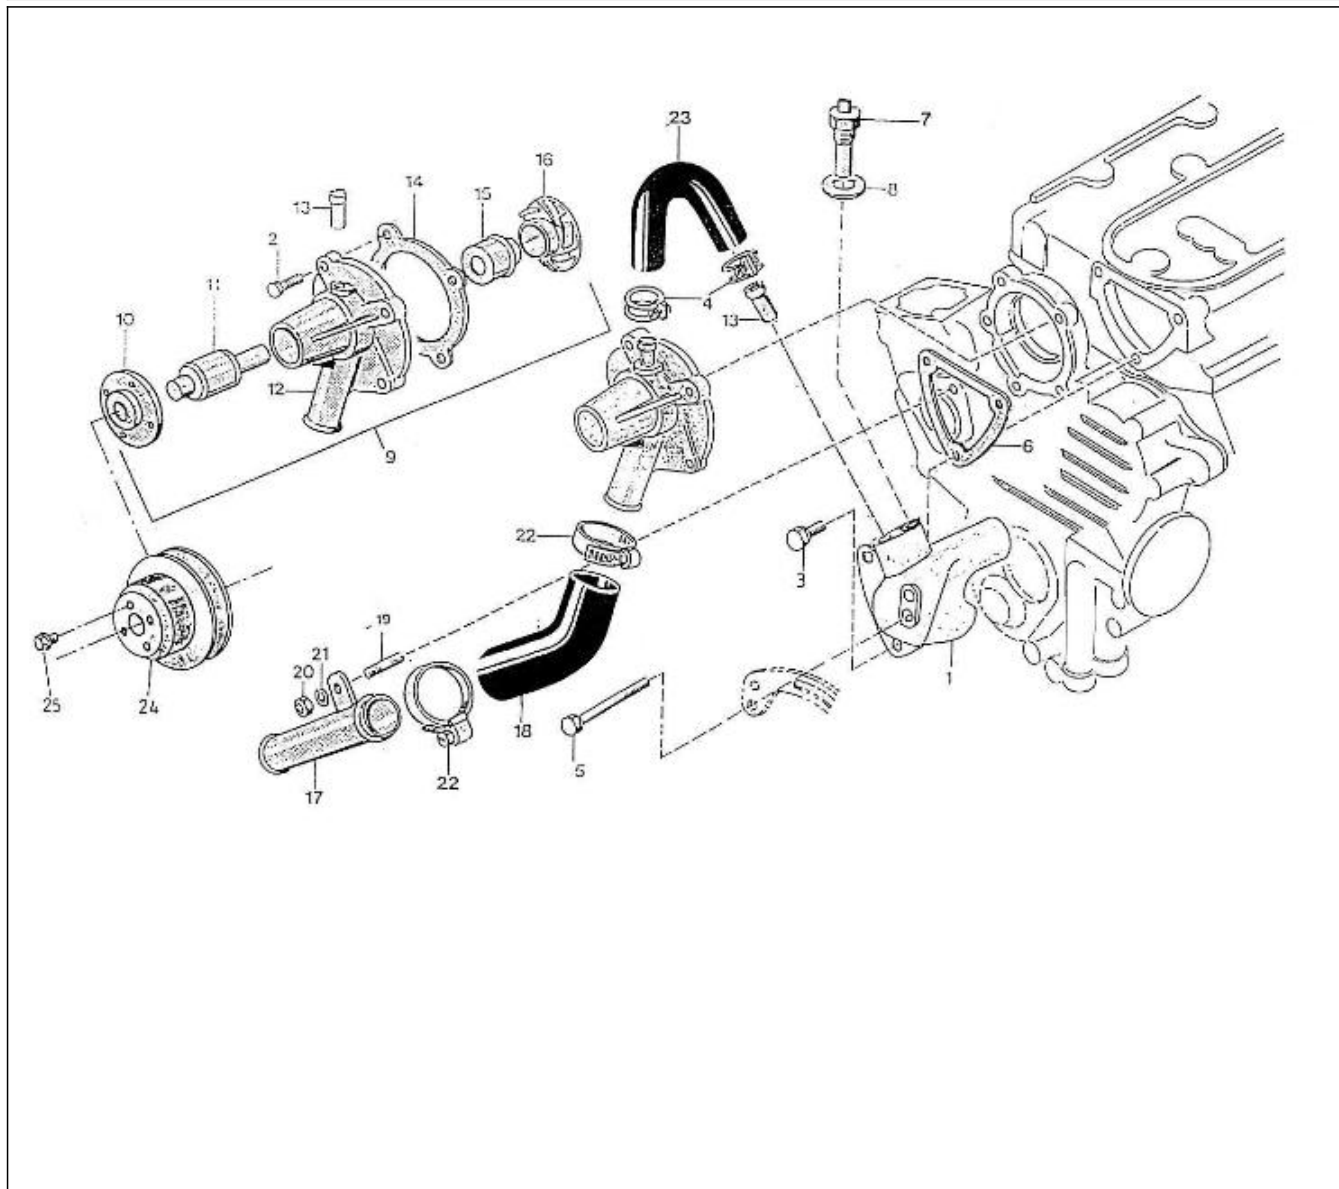

Brand: NanniDiesel

Model: Moteur 3.75HE

Version: Standard

Subassembly: Fresh water pump

N.	Item	Description	Qty	Notes
1	970144320	FLANGE,WATER INTAKE 2. 40HE	1	
2	970491537	BOLT,M 6X 25	4	
3	970639902	BOLT,SOCK M 6X 16	2	
4	970439306	CLAMP,HOSE 11-17	2	
5	970144311	BOLT	1	
6	970300299	GASKET,FLANGE	1	
7	970851607	TEMPERATURE SWITCH	1	
8	970300306	GASKET,RING D14	1	
9	970307624	ASSY PUMP,WATER	1	
10	970307625	FLANGE,WATER PUMP	1	
11	970307626	BEARING,BALL(RADIAL)	1	
13	970307629	PIPE,WATER RETURN	2	
14	970144303	GASKET,WATER PUMP 2. 40	1	
15	970307627	ASSY SEAL,MECHANICAL	1	
16	970307628	IMPELLER,WATER PUMP	1	
17	970144306	PIPE,WATER PUMP 2.40	1	
18	970144307	HOSE,ELBOW WATER PUMP 2.40	1	
19	970144308	STUD	1	
20	970151133	NUT,M 6	1	
21	970119149	WASHER, SPRING D 6	1	
22	970434506	CLAMP,HOSE 13-20	2	
23	970144310	HOSE,WATER RETURN 2.40	1	
24	970144312	PULLEY	1	
25	970141015	BOLT, M6X10	4	

V. 27/03/2006

Pag. 22/38