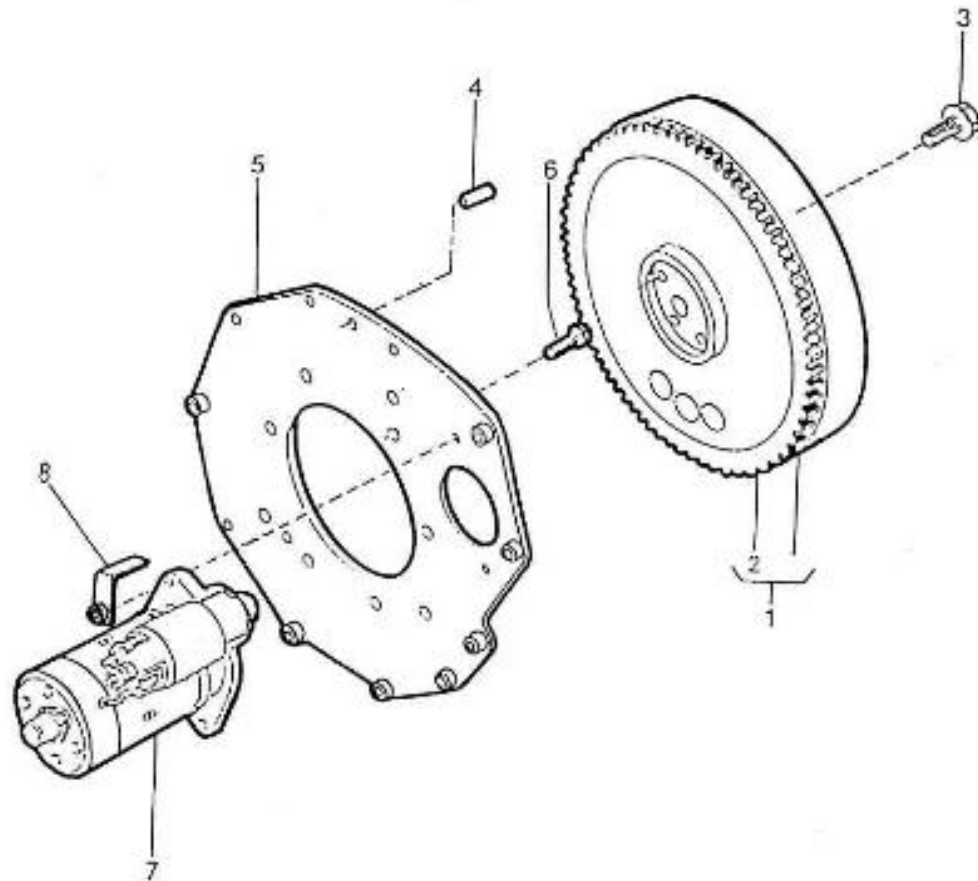

V. 27/03/2006

Pag. 12/38

Brand: NanniDiesel

Model: Moteur 3.75HE

Version: Standard

Subassembly: Flywheel

N.	Item	Description	Qty	Notes
1	970307013	COMP.FLYWHEEL	1	
2	970141703	GEAR, FLYWHEEL 2.40	1	
3	970307575	BOLT, FLYWHEEL	5	
4	970490111	PIN, CYLINDRICAL	1	
5	970307576	PLATE, REAR END	1	
6	970490919	BOLT, M 8 X 16	10	
7	970497303	STARTER, MOTOR 12V 0,8KW 1P	1	
8	970302639	SUPP. MOUNTING STARTER MOTOR S5	1	