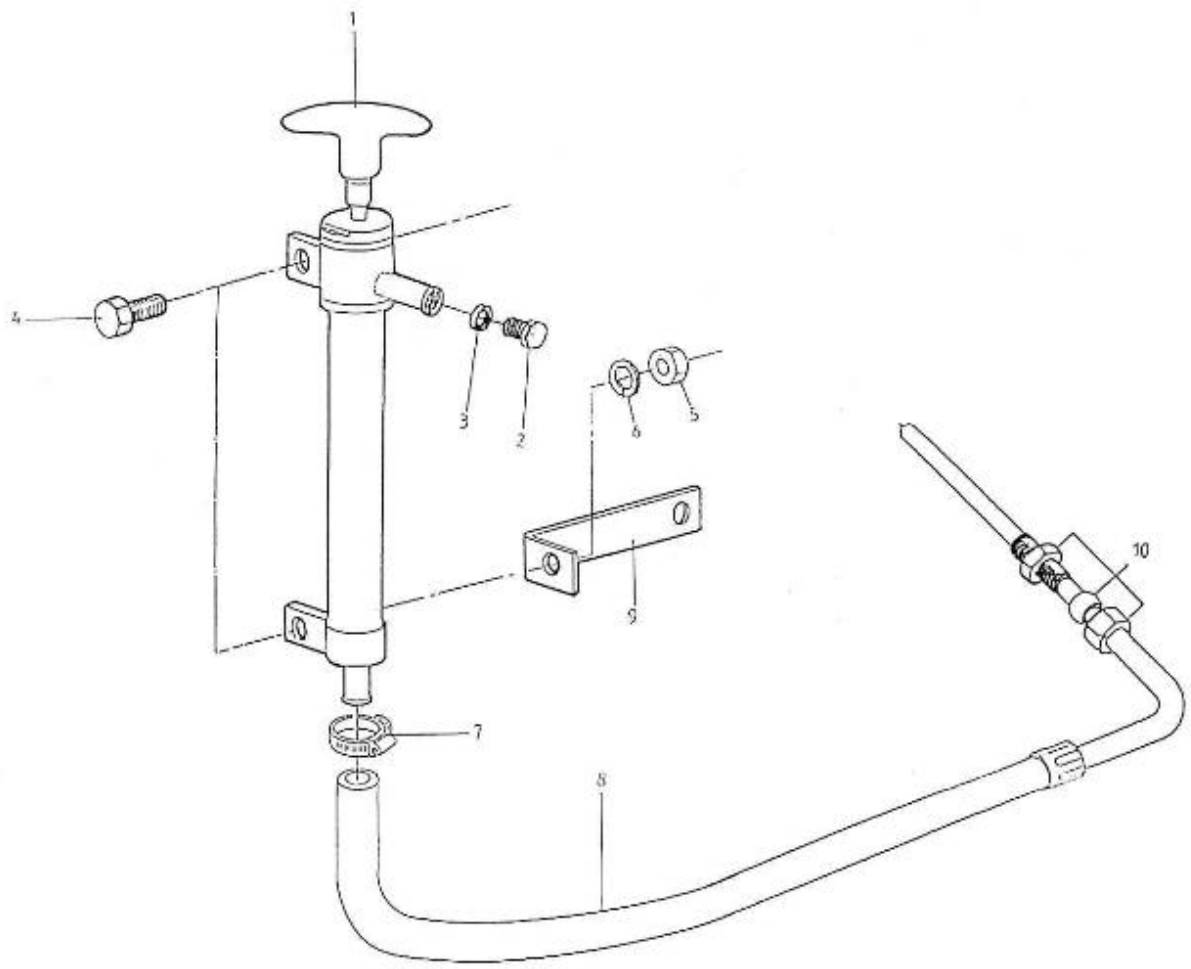

Brand: NanniDiesel

Model: Moteur 3.75HE

Version: Standard

Subassembly: Oil extraction pump

N.	Item	Description	Qty	Notes
1	970439302	PUMP,OIL EXTRACTION	1	
2	970832061	BOLT	1	
3	970300288	GASKET,M8	1	
4	970439910	BOLT,HEX M 6X 16	2	
5	970635460	NUT,M 6	1	
6	970119149	WASHER, SPRING D 6	1	
7	970439306	CLAMP,HOSE 11-17	1	
8	970307966	DRAIN OIL PIPE	1	
9	970307019	SUPPORT,PIPE CLAMP	1	
10	970310026	CONNECTION	1	

V. 27/03/2006

Pag. 28/38