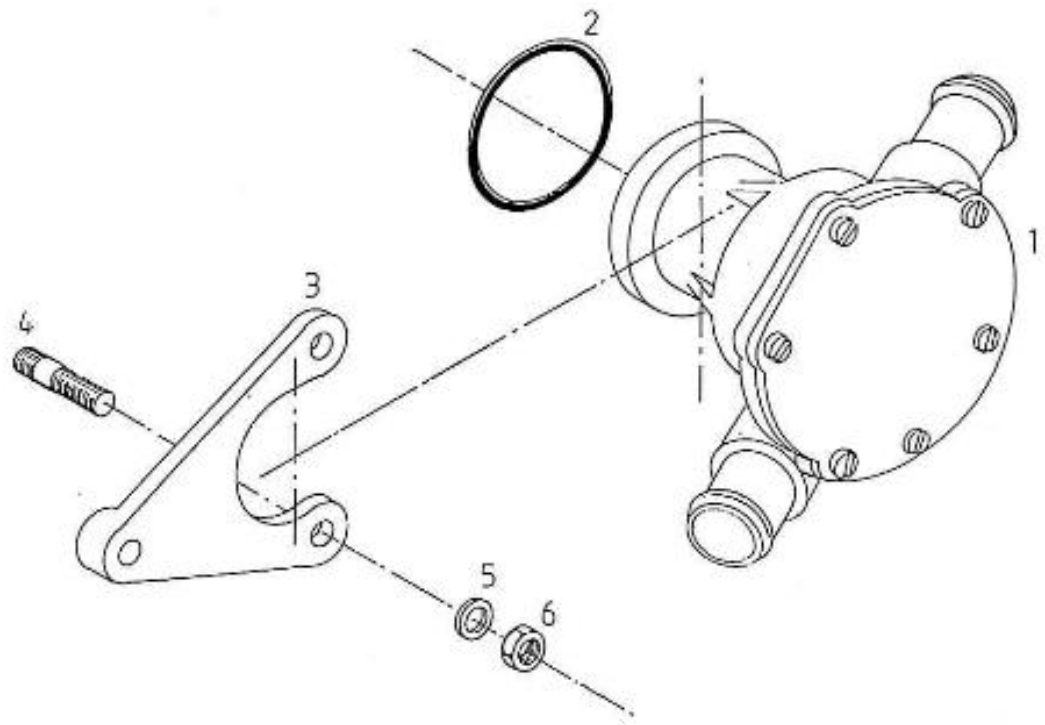

Brand: NanniDiesel
Model: Moteur 3.75HE
Version: Standard
Subassembly: Seawater pump Ass

N.	Item	Description	Qty	Notes
1	970307808	PUMP,WATER	1	
2	970494025	O-RING	1	
3	970307809	FLANGE	1	
4	970154026	STUD,M 6X 22	3	
5	970609602	WASHER,CORRUGATED D 6	3	
6	970635460	NUT,M 6	3	

V. 27/03/2006

Pag. 24/38