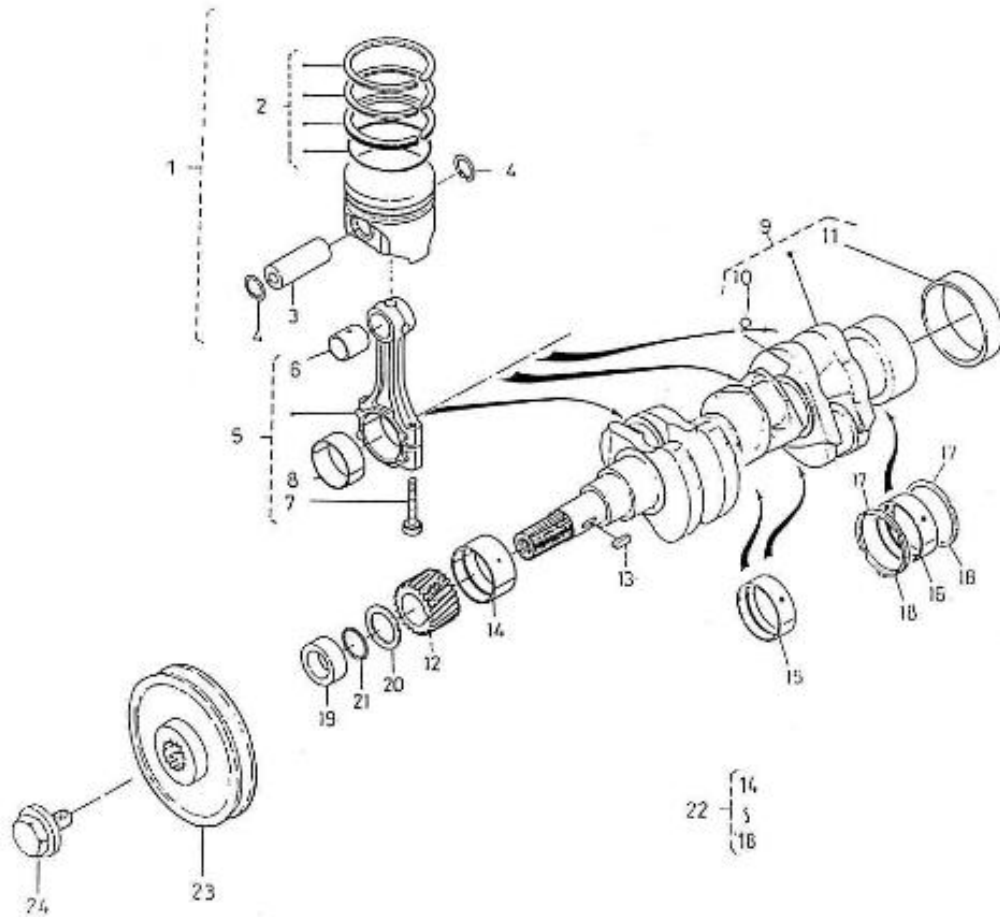

Brand: NanniDiesel

Model: Moteur 3.75HE

Version: Standard

Subassembly: Crankshaft pistons

N.	Item	Description	Qty	Notes
1	970307550	PISTON COMPLET 2.50HE	3	
1	970307554	PISTON 025	3	
2	970307556	ASSY RING,PISTON 025	3	
2	970307555	SET,PISTON RING	3	
3	970307557	PIN,PISTON	3	
4	970491504	CIR-CLIP	6	
5	970307558	ASSY ROD,CONNECTING	3	
6	970307559	BUSH,PISTON PIN	3	
7	970141513	BOLT, CONN.ROD 2.40	6	
8	970307560	METAL,CRANK PIN	3	
8	970307561	METAL,CRANK PIN 02	3	
8	970307562	METAL,CRANK PIN 04	3	
9	970307850	COMP.CRANKSHAFT	1	
10	970307564	BALL	3	
11	970151513	SLEEVE,CRANKSHAFT	1	
12	970141520	GEAR, CRANKSHAFT 2.40	1	
13	970491106	KEY,FEATHER	1	
14	970307566	COUSSINET VILEBREQUIN SERAIT R.P. 970141546	1	
14	970141525	METAL, CRANKSHAFT 1 STD 2.40	1	
14	970141556	METAL, CRANKSHAFT 1 0.04	1	
15	970307571	METAL,CRANK SHAFT	2	
15	970307572	METAL,CRANK SHAFT	2	
15	970307573	METAL,CRANKSHAFT3 04	2	
16	970307568	METAL,CRANK SHAFT	1	
16	970491547	METAL,CRANKSHAFT 2 0.20	1	
16	970491557	METAL,CRANKSHAFT 2 0.40	1	
17	970491527	METAL,SIDE 1 STD	2	
17	970491548	METAL,SIDE 1 0.02	2	
17	970491558	METAL,SIDE 1 0.04	2	
18	970491528	METAL,SIDE 2 STD	2	
18	970491549	METAL,SIDE 2 0.02	2	
18	970491559	METAL,SIDE 2 0.04	2	
19	970141523	COLLAR, CRANKSHAFT 2.40	1	
20	970141522	RING, CRANKSHAFT 2.40	1	
21	970141524	O-RING,CRANKSHAFT 2.40	1	
22	970307551	KIT COUSSINET 2.50HE	1	
23	970307266	PULLEY,FAN DRIVE	1	
24	970141517	BOLT, CRANKSHAFT PULLY	1	

V. 27/03/2006

Pag. 11/38