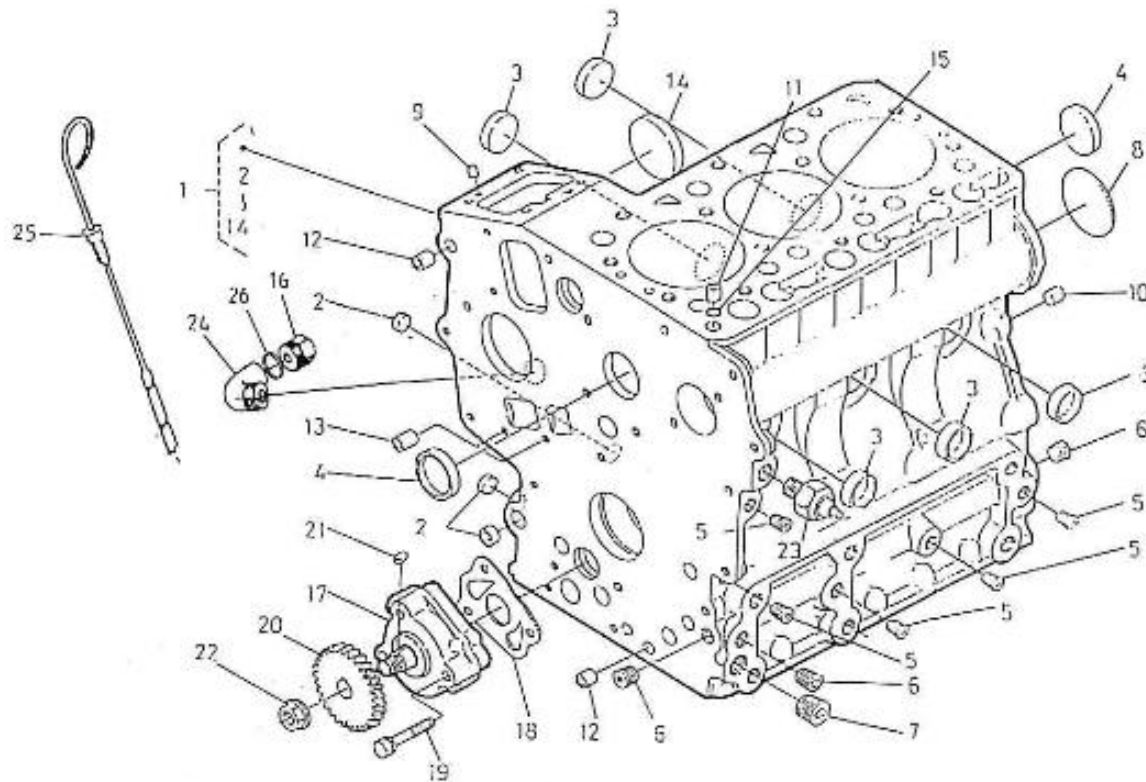

N.	Item	Description	Qty	Notes
1	970307833	COMP.CRANKCASE	1	
2	970307455	CAP,SEALING	3	
3	970307456	CAP,SEALING	5	
4	970140104	CAP, FREEZE	2	
5	970490107	PLUG,SOCK	5	
6	970490108	PLUG,SOCK	3	
7	970490109	PLUG,SOCK	1	
8	970307457	PLUG,EXPANSION	1	
9	970140109	PIN, CYLINDRICAL	2	
10	970490111	PIN,CYLINDRICAL	2	
11	970490112	PIN,PIPE	1	
12	970490113	PIN,PIPE	2	
13	970140108	PIN, PIPE	2	
14	970307458	COVER,CYL.HEAD	1	
15	970490116	O-RING	1	
16	970632522	"PLUG,HEX 1/4""G"	1	
17	970143114	PUMP,OIL CPL.	1	
18	970143115	GASKET,OIL PUMP	1	
19	970143116	BOLT	3	
20	970143117	GEAR,OIL PUMP DRIVE 2. 40	1	
21	970143118	KEY,FEATHER	1	
22	970307460	NUT,FLANGE	1	
23	970851700	SWITCH,OIL	1	
24	970307267	ELBOW	1	
25	970307462	GAUGE,OIL	1	
26	970307197	GASKET	1	