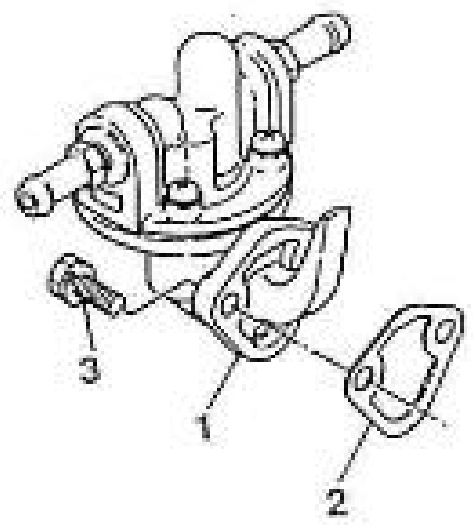

Brand: NanniDiesel
Model: Moteur 3.75HE
Version: Standard
Subassembly: Fuel feed pump

N.	Item	Description	Qty	Notes
1	970142501	PUMP,FUEL FEED 2. 40	1	
2	970142512	GASKET,FUEL PUMP 2. 40	1	
3	970491117	BOLT,M 6X 16	2	

V. 27/03/2006

Pag. 14/38