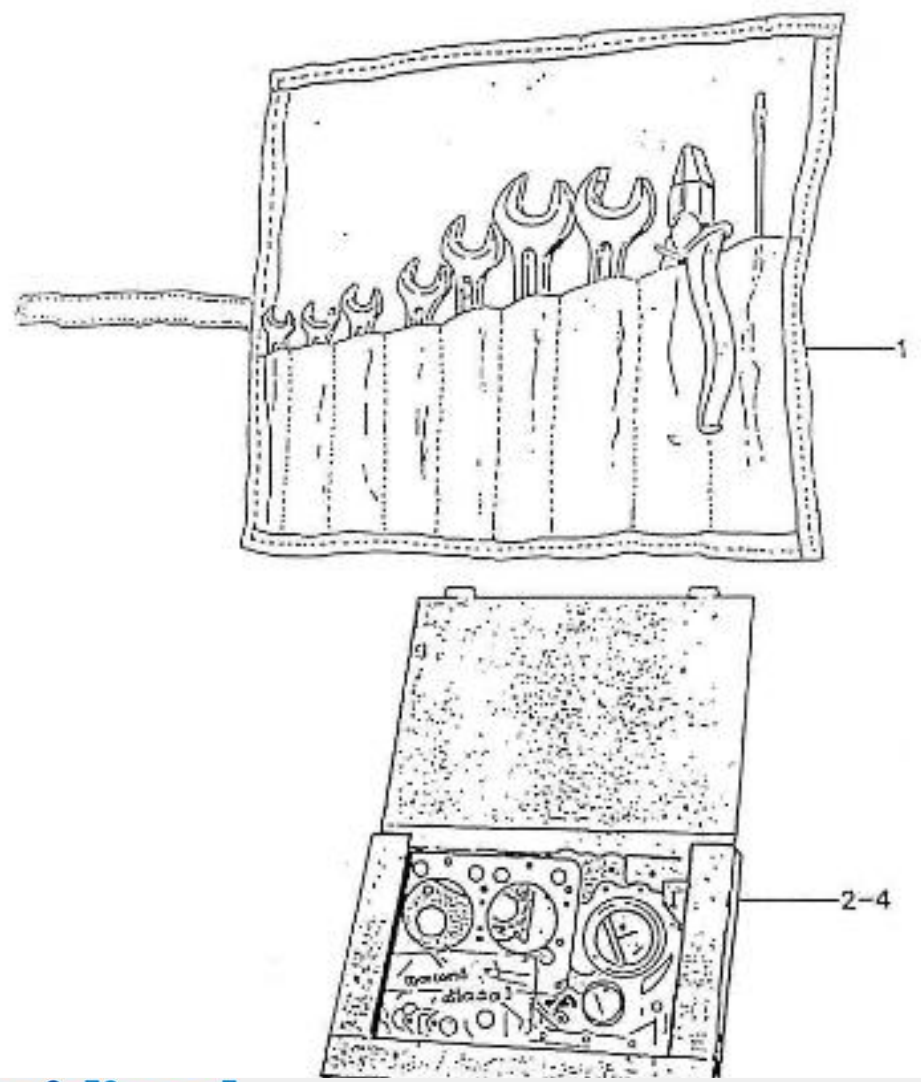

Brand: NanniDiesel
Model: Moteur 3.75HE
Version: Standard
Subassembly: Tools gasket set

N.	Item	Description	Qty	Notes
1	970609901	KIT,TOOLS	1	
2	970307870	GASKET SET	1	
3	970307871	GASKET SET	1	
4	970307189	GASKET SET	1	

V. 27/03/2006

Pag. 35/38