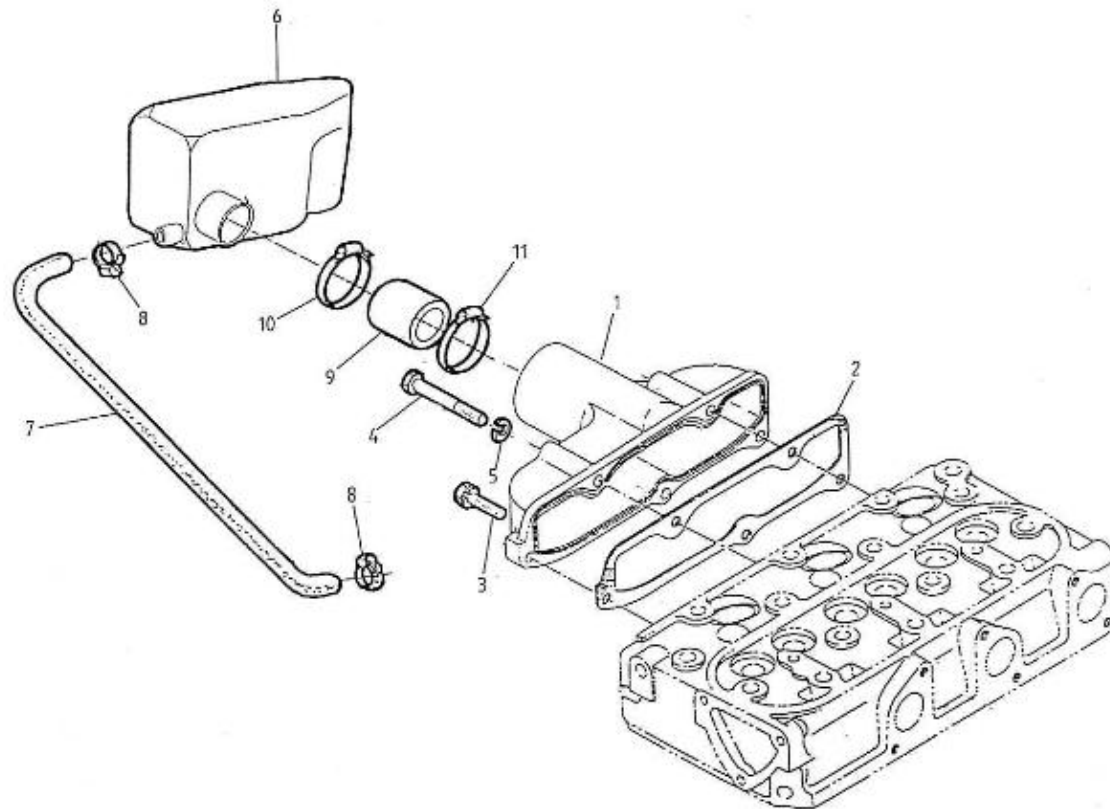

V. 27/03/2006

Pag. 25/38

Brand: NanniDiesel

Model: Moteur 3.75HE

Version: Standard

Subassembly: Intake manifold

N.	Item	Description	Qty	Notes
1	970307829	MANIFOLD,INTAKE	1	
2	970307828	GASKET,MANIFOLD NA	1	
3	970490119	BOLT,M 6X 18	2	
4	970302736	BOLT,M 6X 45	3	
5	970119149	WASHER, SPRING D 6	1	
6	970301330	FILTER,AIR HE	1	
7	970302573	HOSE,CARTER DEAIR 2.40HE	1	
8	970439306	CLAMP,HOSE 11-17	2	
9	970301611	HOSE,AIR FILTER 2. 40-2.60/HE	1	
10	970634621	CLAMP,HOSE 44-56	1	
11	970604533	CLAMP,HOSE 32-44	1	