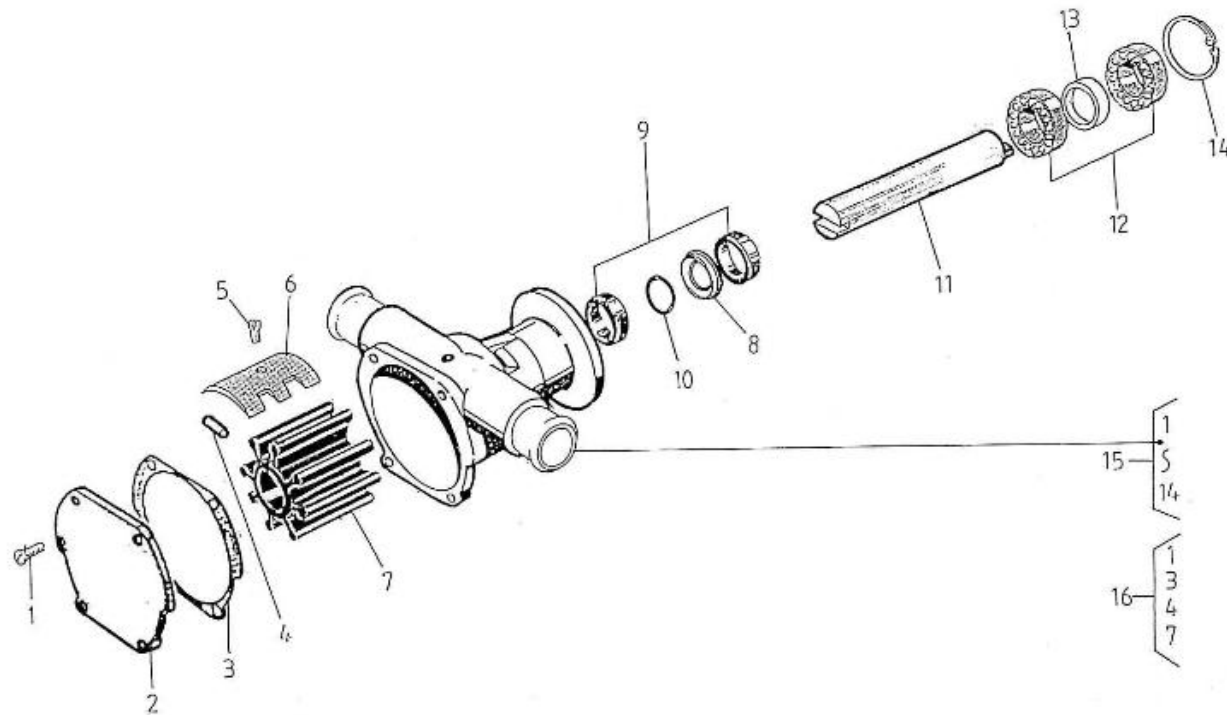

Brand: NanniDiesel

Model: Moteur 3.75HE

Version: Standard

Subassembly: Sea water pump

N.	Item	Description	Qty	Notes
1	970303686	SCREW,COVER W/PUMP F35B-9	6	
2	970303691	COVER,WATER PUMP F4B-9	1	
3	970504028	GASKET,F4B-9	1	
4	970303687	SCREW,CAM WATER PUMP	1	
5	970303687	SCREW,CAM WATER PUMP	1	
6	970504034	CAM,WATER PUMP F4B-9	1	
7	970434013	IMPELLER,WATER PUMP F 4B D 12	1	
8	970307738	SPACER	1	
9	970434031	RING,SEAL OIL W/PUMP F35B-9	2	
10	970307744	O-RING	1	
11	970307734	PUMP SHAFT	1	
12	970303692	BEARING,CASE WATER PUMP F4B-9	2	
13	970307739	SPACER	1	
14	970303693	RING,RETAINING WATER PUMP F4B-	1	
15	970307808	PUMP,WATER	1	
16	970307749	REPAIR KIT	1	

V. 27/03/2006

Pag. 25/38