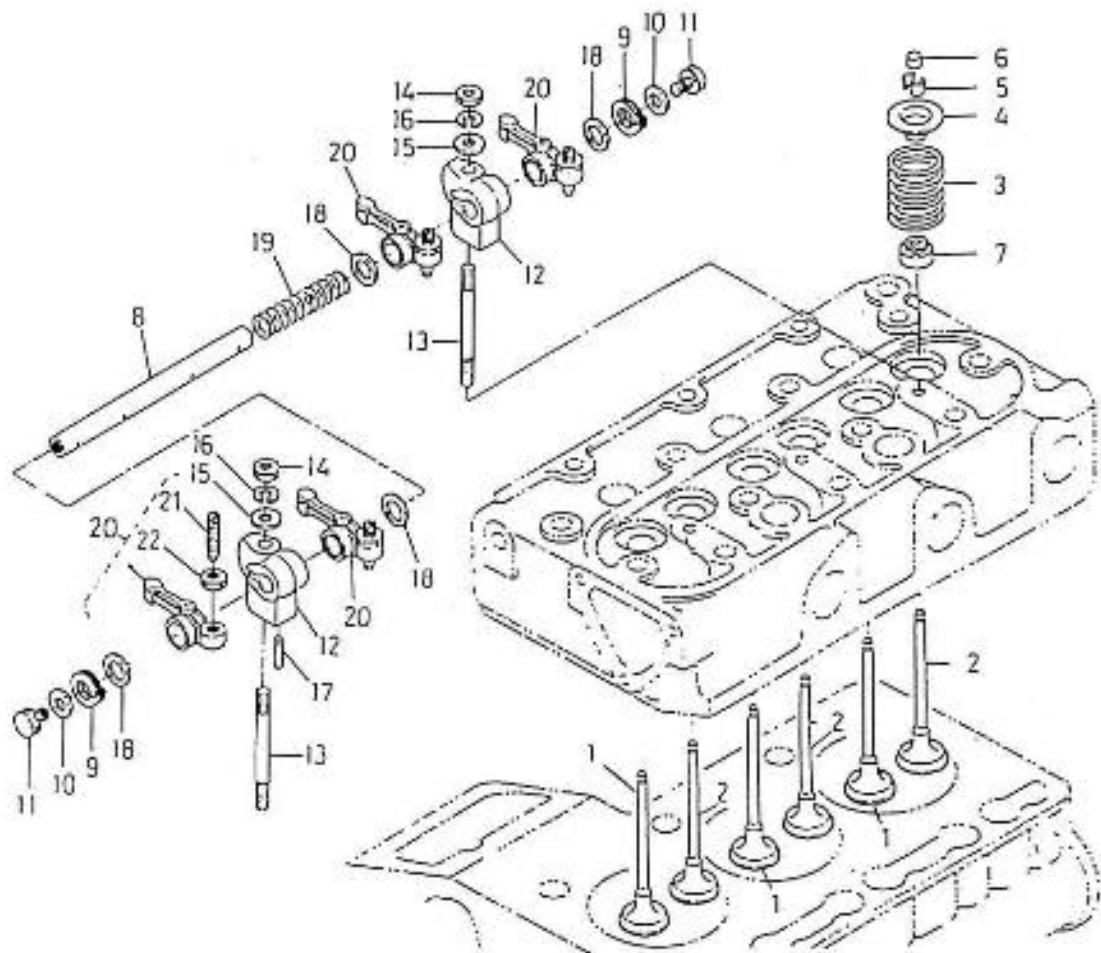

Brand: NanniDiesel

Model: Moteur 3.75HE

Version: Standard

Subassembly: Valves & Springs

N.	Item	Description	Qty	Notes
1	970141001	VALVE, INTAKE 2.40	3	
2	970141002	VALVE, EXHAUST 2.40	3	
3	970141003	SPRING, VALVE 2.40	6	
4	970141004	RETAINER, VALVE SPRING	6	
5	970141005	COLLAR, VALVE SPRING 2.40	12	
6	970141007	CAP, VALVE	6	
7	970307541	SEAL, VALVE STEM	6	
8	970307827	SHAFT, ROCKER ARM	1	
9	970141009	SPRING, ROCKER ARM 2.40	2	
10	970141013	WASHER, ROCKER ARM SHAFT 2.40	2	
11	970141015	BOLT, M6X10	2	
12	970141011	BRACKET, ROCKER ARM 2.40	3	
13	970141012	STUD, CYL.HEAD 2.40	3	
14	970151133	NUT, M 6	3	
15	970141326	WASHER, PLAIN D6	3	
16	970119149	WASHER, SPRING D 6	3	
17	970141010	SCREW, ADJ.ROCKER ARM 2.40	1	
18	970141016	WASHER, ROCKER ARM 2.40	2	
19	970141017	SPRING, ROCKER ARM 2.40	2	
20	970141019	ASSY, ROCKER ARM 2.40HE	6	
21	970141022	SCREW, ADJ.ROCKER ARM	6	
22	970141023	NUT, ROCKER ARM 2.40	6	

V. 27/03/2006

Pag. 8/38