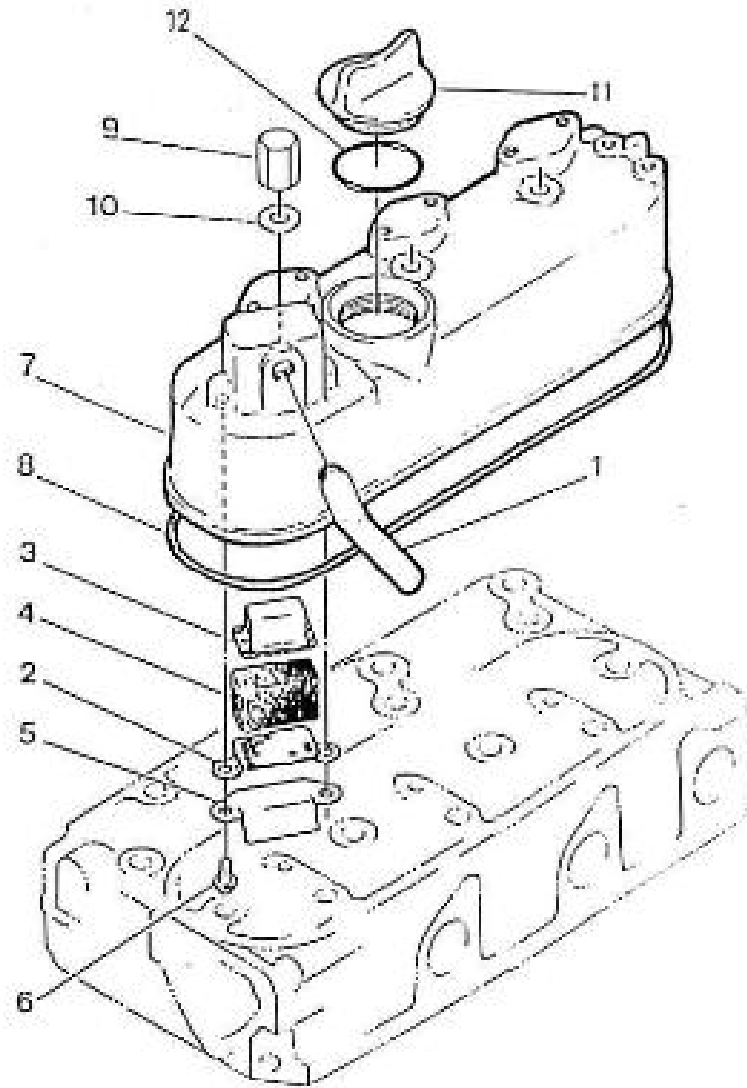

Brand: NanniDiesel

Model: Moteur 3.75HE

Version: Standard

Subassembly: Cylinder head cover

N.	Item	Description	Qty	Notes
1	970307500	JOINT,BREATHER PIPE	1	
2	970140303	PLATE, BREATHER ELEMENT N01	1	
3	970140302	HOUSING, BREATHER ELEMENT	1	
4	970302769	FILTER,BREATHER ELEMENT	1	
5	970140306	SHIELD, OIL BREATHER	1	
6	970490307	SCREW,M 5X 10	2	
7	970307838	ASSY COVER,HEAD	1	
8	970307839	GASKET,HEAD COVER	1	
9	970140504	NUT, CAP M8	3	
10	970150403	RING,SEAL	3	
11	970490510	CAP,FILLING OIL	1	
12	970490511	O-RING	1	

V. 27/03/2006

Pag. 6/38