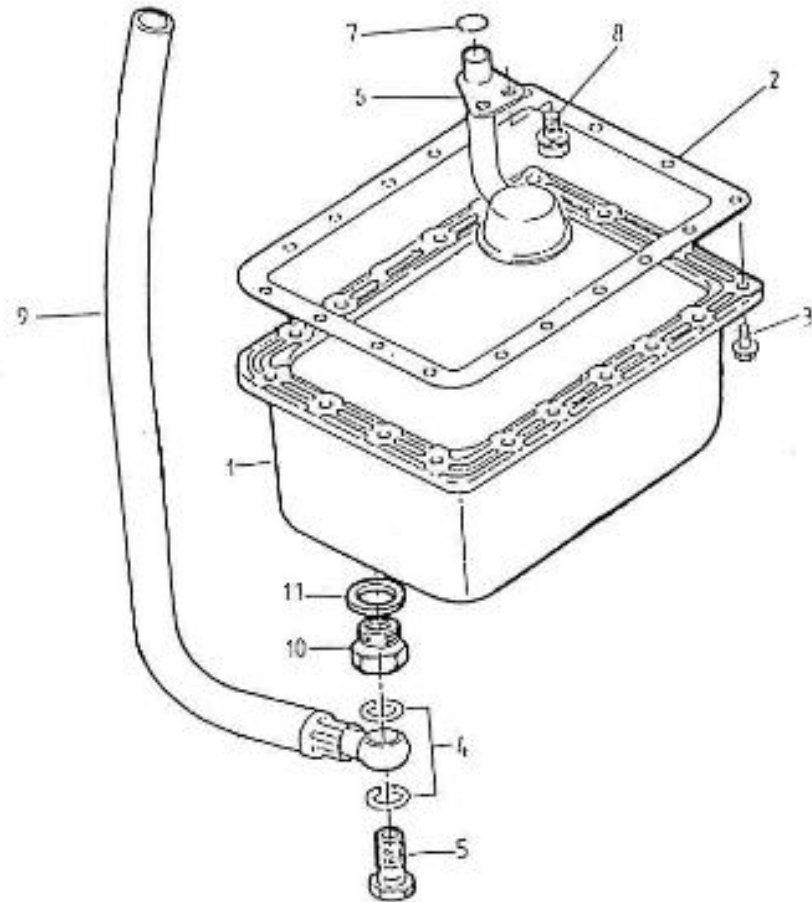

Brand: NanniDiesel

Model: Moteur 3.75HE

Version: Standard

Subassembly: Oil pan

N.	Item	Description	Qty	Notes
1	970307834	COMP.OIL PAN	1	
2	970307880	GASKET,OIL PAN NA	1	
3	970140123	BOLT ,M 6X12	18	
4	970300325	RING,SEAL D12	2	
5	970302482	BOLT,BANJO M12X1,25	1	
6	970307463	FILTER 1,OIL	1	
7	970301951	O-RING	1	
8	970140919	BOLT, M8X14	1	
9	970307140	HOSE	1	
10	970307674	NIPPLE	1	
11	970150128	WASHER,DRAIN PLUG	1	

V. 27/03/2006

Pag. 4/38