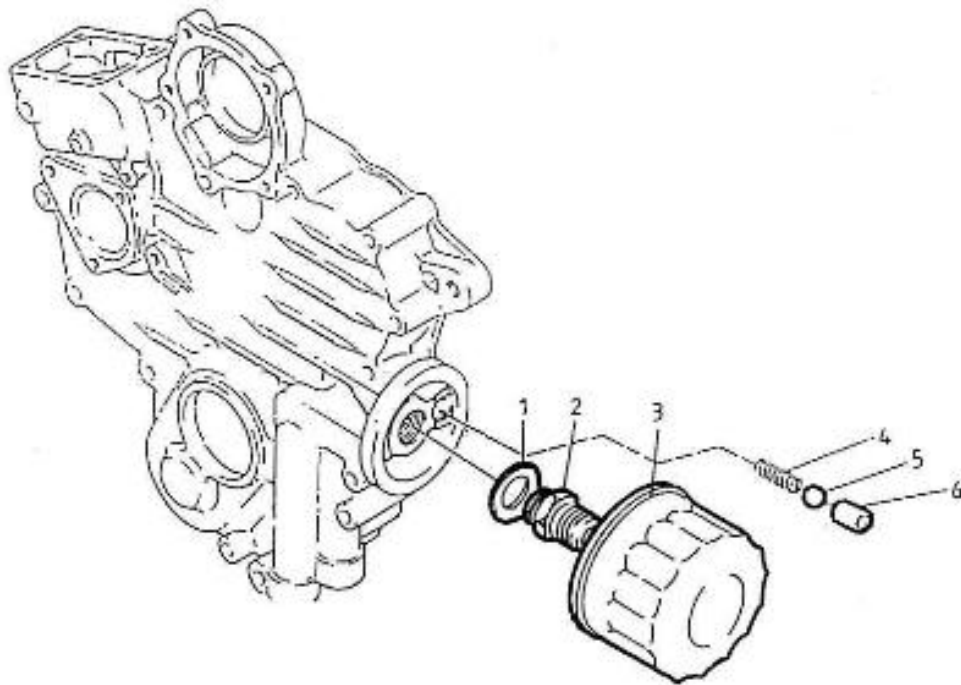

Brand: NanniDiesel		N.	Item	Description	Qty	Notes
Model: Moteur 3.75HE		1	970140211	WASHER, PLAIN	1	
Version: Standard		2	970302728	NIPPLE	1	
Subassembly: Oil filter Assy		3	970302697	FILTER,ELEMENT OIL 6.280	1	
		4	970140216	SPRING	1	
		5	970140218	BEARING, BALL	1	
		6	970140217	SEAT	1	

V. 27/03/2006

Pag. 20/38