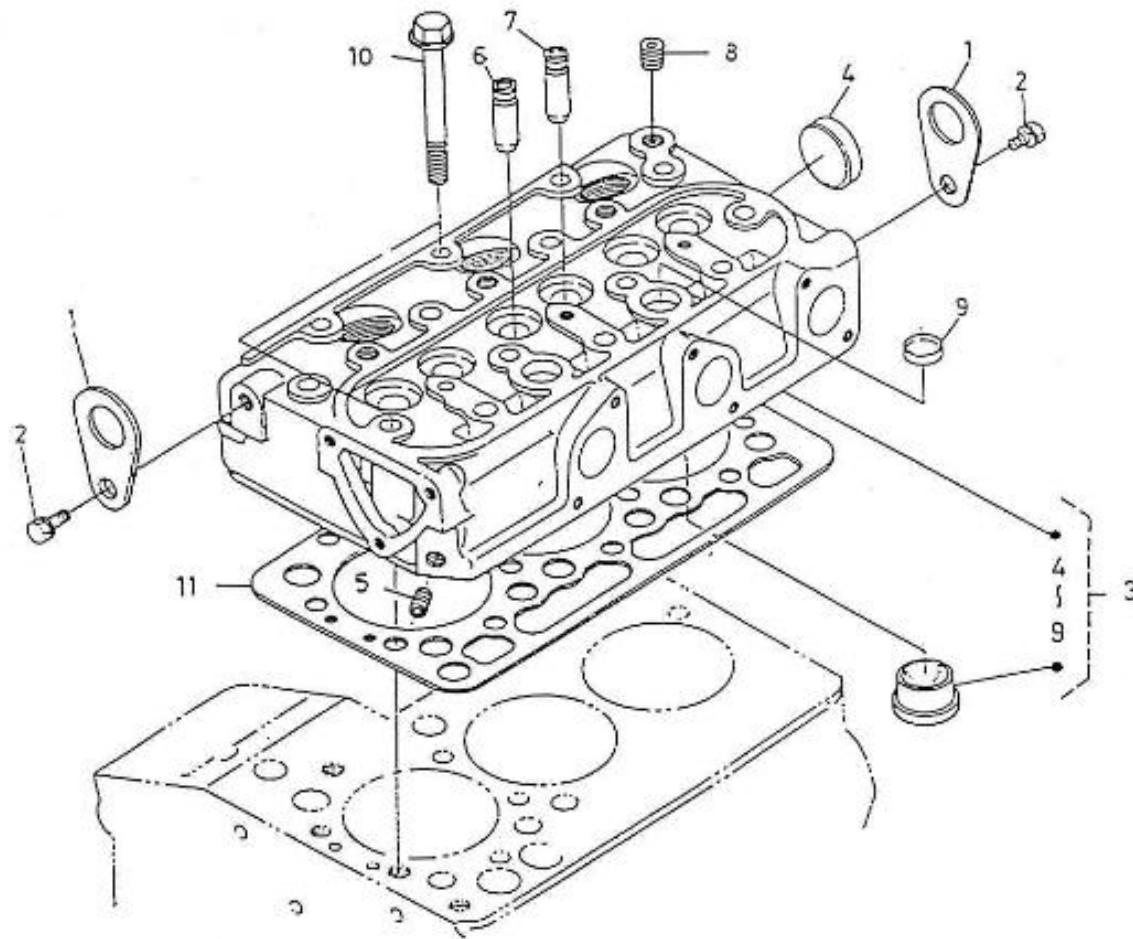

Brand: NanniDiesel	N.	Item	Description	Qty	Notes
Model: Moteur 3.75HE	1	970140901	HOOK, ENGINE 2.40	2	
Version: Standard	2	970140919	BOLT, M8X14	2	
Subassembly: Cylinder head	3	970307835	COMP.CYLINDER HEAD	1	
	4	970140904	CAP, FREEZE	1	
	5	970490107	PLUG, SOCK	1	
	6	970140922	GUIDE, VALVE INTAKE 2.40HE	3	
	7	970140923	GUIDE, VALVE EXHAUST 2.40	3	
	8	970140908	PLUG, CYL.HEAD 2.40	1	
	9	970302722	CAP,FREEZE	2	
	10	970140912	BOLT, CYL.HEAD 2.40	14	
	11	970307836	GASKET,CYL.HEAD NA	1	

V. 27/03/2006

Pag. 7/38