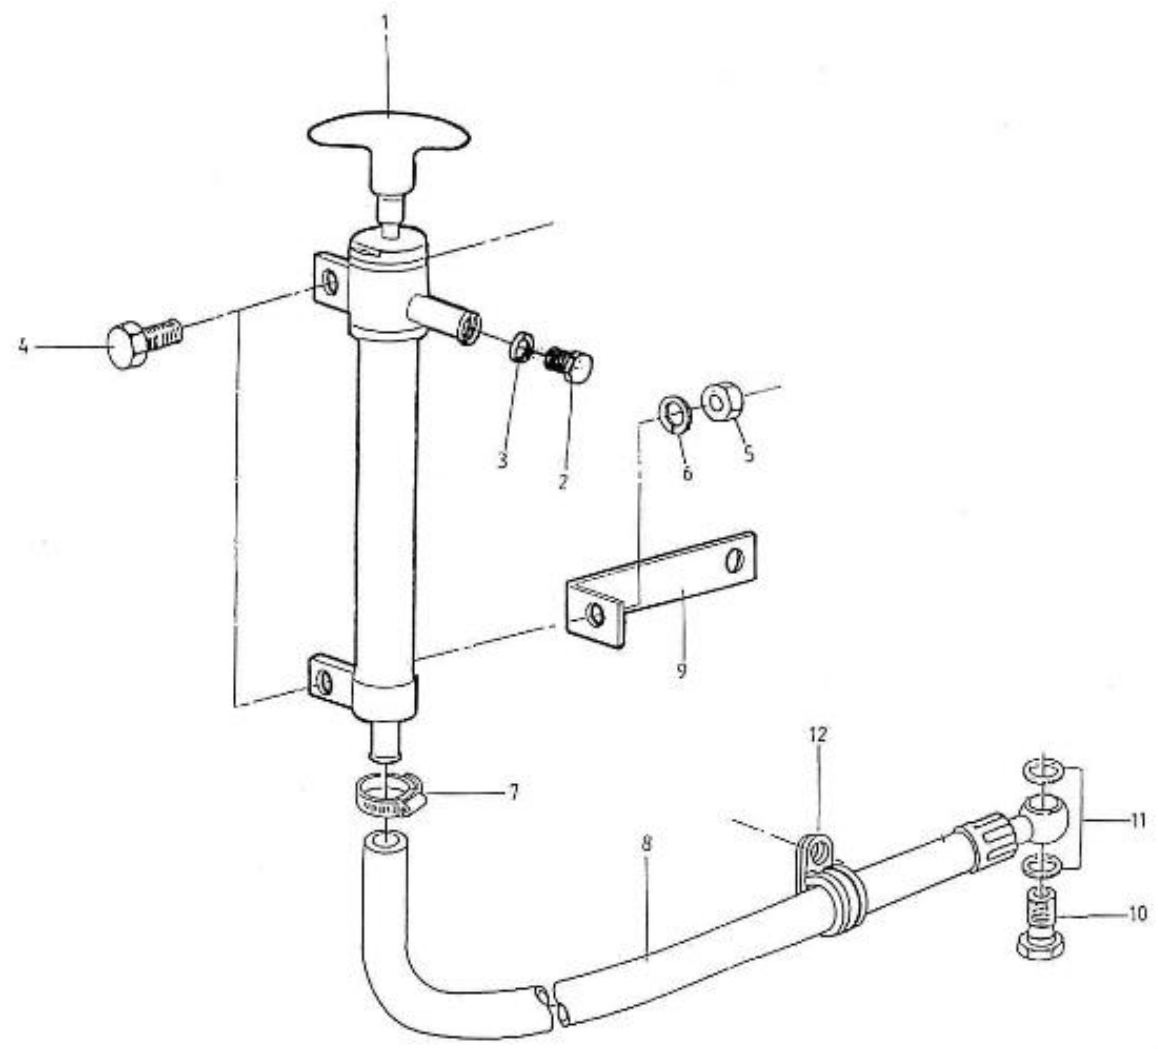

Brand: NanniDiesel
Model: Moteur 3.75HE
Version: Standard
Subassembly: Oil extraction pump

N.	Item	Description	Qty	Notes
1	970439302	PUMP,OIL EXTRACTION	1	
2	970832061	BOLT	1	
3	970300288	GASKET,M8	1	
4	970439910	BOLT,HEX M 6X 16	2	
5	970635460	NUT,M 6	1	
6	970119149	WASHER, SPRING D 6	1	
7	970439306	CLAMP,HOSE 11-17	1	
8	970307140	HOSE	1	
9	970307019	SUPPORT,PIPE CLAMP	1	
10	970302482	BOLT,BANJO M12X1,25	1	
11	970300325	RING,SEAL D12	2	
12	970307264	CLAMP	1	

V. 27/03/2006

Pag. 27/38