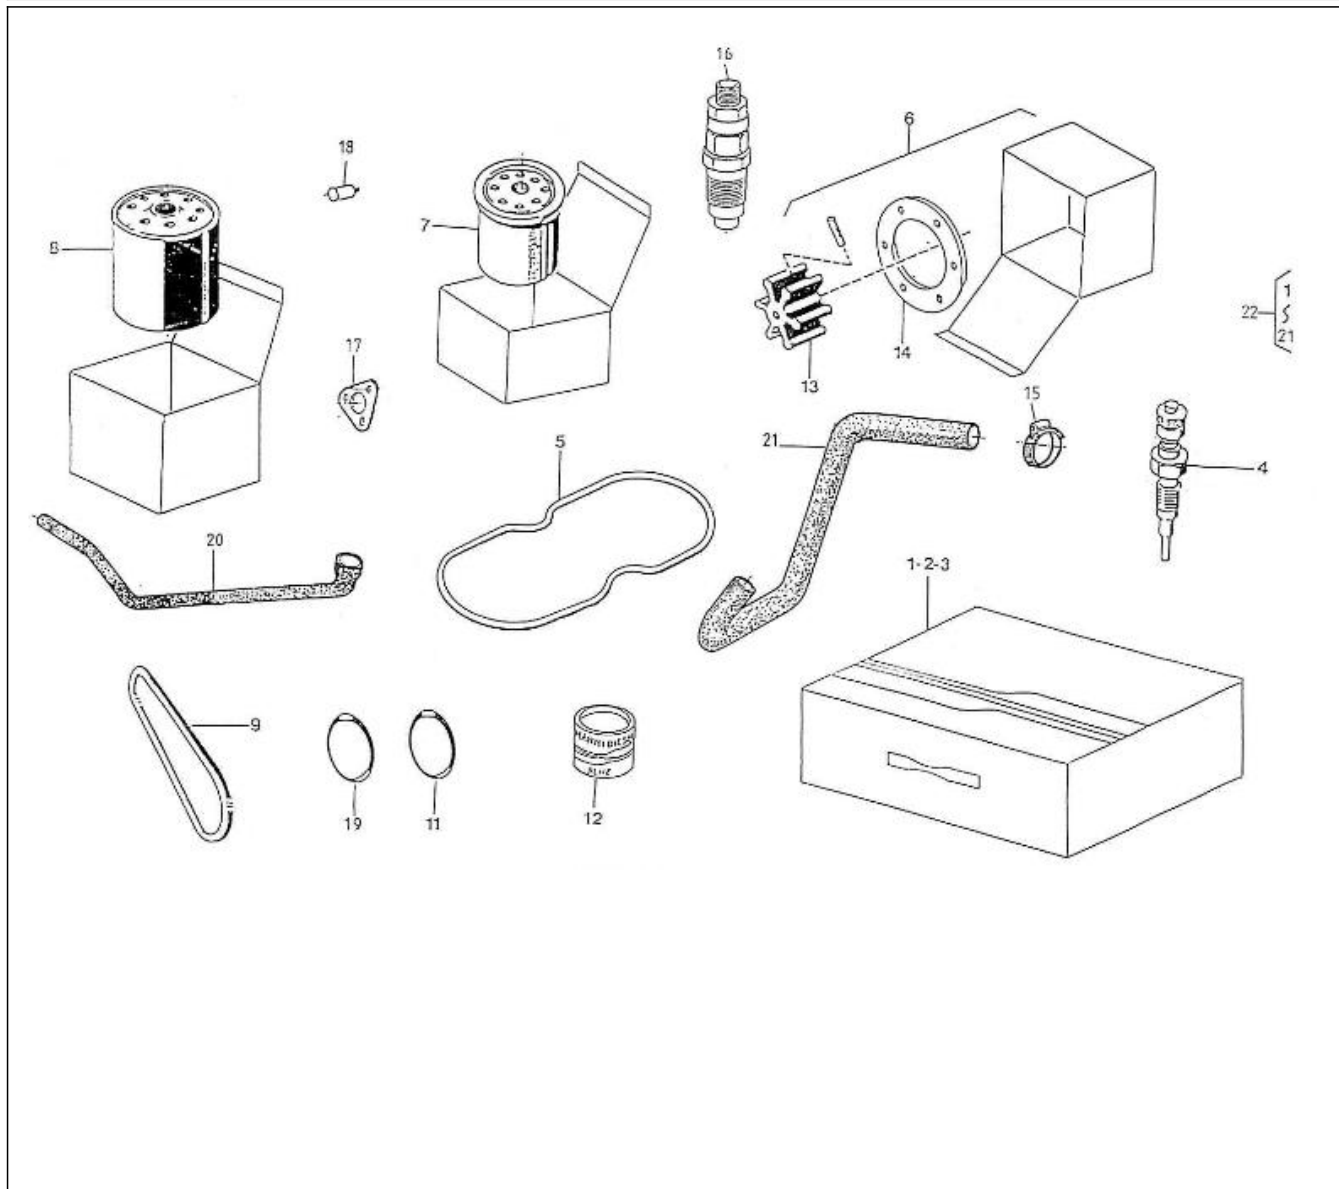

V. 27/03/2006

Pag. 36/38

Brand: NanniDiesel

Model: Moteur 3.75HE

Version: Standard

Subassembly: Spare parts kit

N.	Item	Description	Qty	Notes
1	970310008	CASE	1	
2	970301347	INSERT,CASE	1	
3	970301348	INSERT,CASE BOTTOM	1	
4	970307591	GLOW PLUG	1	
5	970307839	GASKET,HEAD COVER	1	
6	970307749	REPAIR KIT	1	
7	970302697	FILTER,ELEMENT OIL 6.280	1	
8	970622350	FILTER,FUEL	1	
9	970307133	V-BELT	1	
11	970494025	O-RING	1	
12	970301521	PAINT,NANNI BLUE 125CC	1	
13	970434013	IMPELLER,WATER PUMP F 4B D 12	1	
14	970504028	GASKET,F4B-9	1	
15	970604526	CLAMP,HOSE 22-32	4	
16	970307587	ASSY HOLDER,NOZZLE	1	
17	970307152	GASKET	1	
18	970856011	BULB 12V-2W	1	
19	970307177	O-RING	2	
20	970307810	HOSE	1	
21	970307832	HOSE	1	
22	970307895	MAINTENANCE KIT	1	