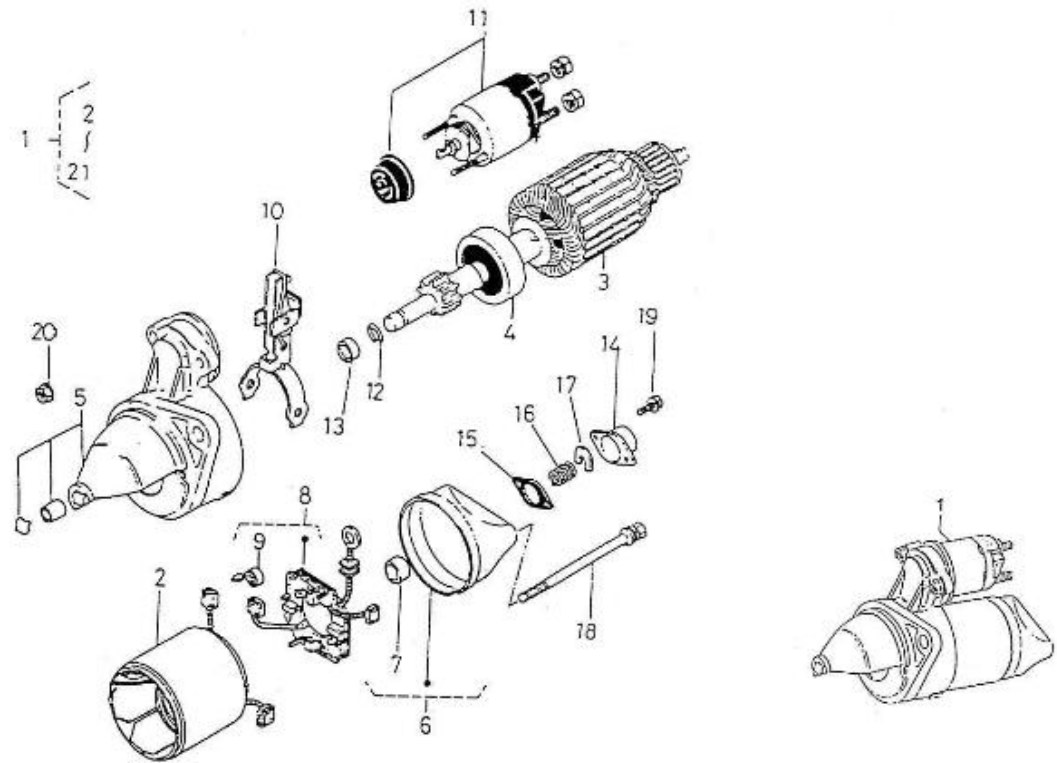

V. 27/03/2006

Pag. 28/38

Brand: NanniDiesel

Model: Moteur 3.75HE

Version: Standard

Subassembly: Starter motor

N.	Item	Description	Qty	Notes
1	970497303	STARTER,MOTOR 12V 0,8KW 1P	1	
2	970497302	STATOR,2. 60 3. 90	1	
3	970497304	ROTOR,STARTER 2.40	1	
4	970497305	CLUTCH,STARTER MOTOR 2.60	1	
5	970497307	FRAME,DRIVE END-STARTER MOTOR	1	
6	970497312	FRAME,END STARTER MOTOR 2.60-3	1	
7	970497315	BUSHING,REAR STARTER MOTOR 2.6	1	
8	970497317	HOLDER,BRUSH CPL.STARTER 2.60-	1	
9	970497318	SPRING,BUSH	4	
10	970307855	LEVER,DRIVE	1	
11	970497355	SWITCH,MAGNETIC	1	
12	970497332	PIN,SNAP	1	
13	970497333	BUSH,FRONT STARTER MOTOR	1	
14	970497334	CAP,END FRAME	1	
15	970497335	SEAL	1	
16	970497336	SPRING,BRAKE	1	
17	970497337	PLATE,LOCK STARTER MOTOR	1	
18	970497338	BOLT,STARTER MOTOR 2.60-3.90	2	
19	970497339	SCREW,WITH WASHER	2	
20	970497340	NUT	2	