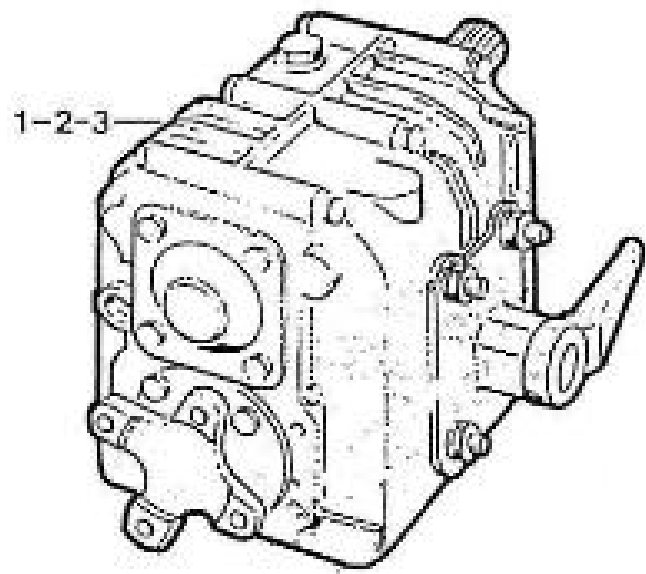

Brand: NanniDiesel
Model: Moteur 3.75HE
Version: Standard
Subassembly: Reversing gear

N.	Item	Description	Qty	Notes
1	970776009	GEARBOX,ZF 5M -2,72R	1	
2	970776010	GEARBOX,ZF 5 M -2,05R	1	
3	970307115	GEARBOX	1	

V. 27/03/2006

Pag. 34/38