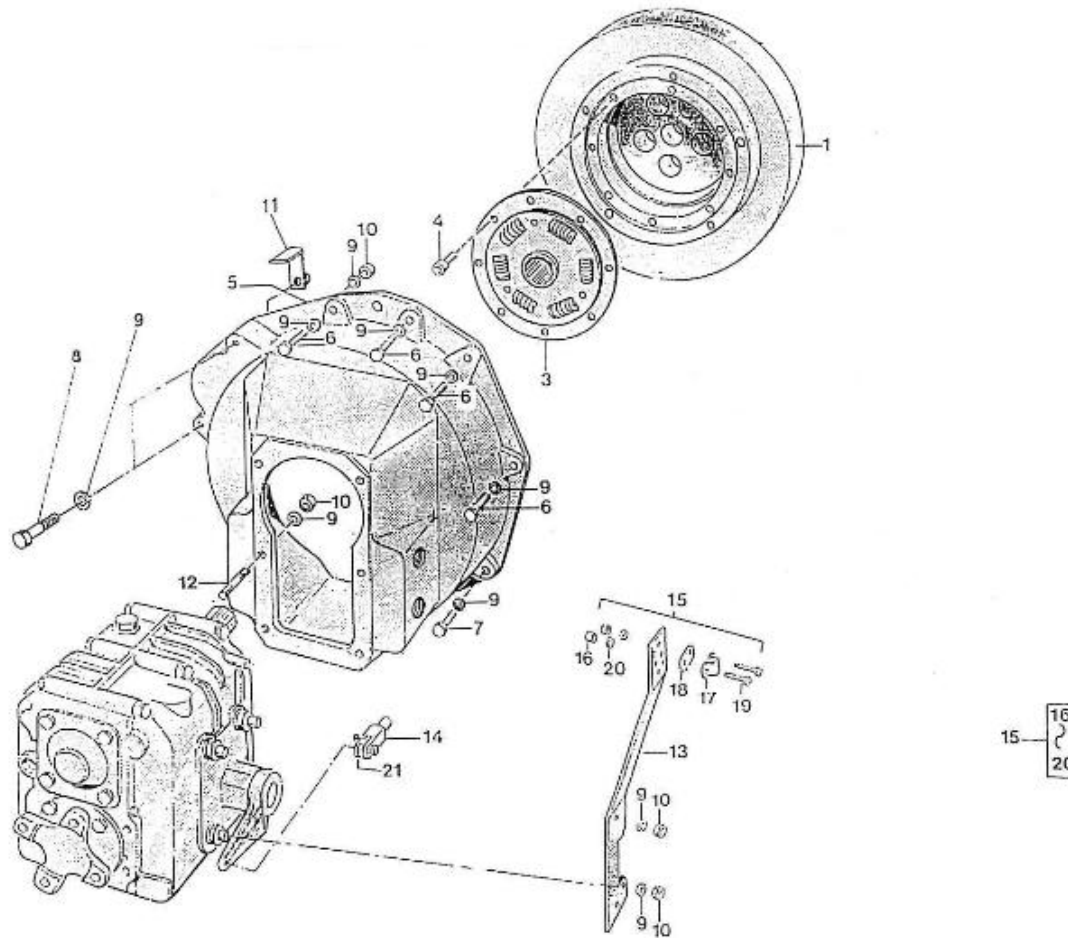

Brand: NanniDiesel

Model: Moteur 3.75HE

Version: Standard

Subassembly: Flywheel housing

N.	Item	Description	Qty	Notes
1	970307013	COMP.FLYWHEEL	1	
3	970776050	DAMPERPLATE,121 DIN	1	
4	970119147	BOLT, SOCK M 6X12	8	
5	970307193	HOUSING,FLYWHEEL	1	
6	970635917	BOLT,SOCK M 8X 40	4	
7	970635916	BOLT,SOCK M 8X 35	3	
8	970301280	BOLT,HEX M 8X 90	2	
9	970119139	WASHER,CORRUGATED D8	11	
10	970027322	NUT,M 8	9	
11	970302639	SUPP,MOUNTING STARTER MOTOR S5	1	
12	970300057	STUD,M 8X 20	6	
13	970300373	SUPPORT,CONTROL HBW	1	
14	970830123	STRAP	1	
15	970835020	CLAMP	1	
16	970609904	NUT,M 5	2	
17	970300315	CLAMP,CABLE	1	
18	970300316	PLATE,CLAMP	1	
19	970300317	BOLT,HEX M 5X 16	2	
20	970300318	WASHER,SPRING D 5	2	
21	970635106	PIN,COTTER 2X20 SST	1	

V. 27/03/2006

Pag. 33/38