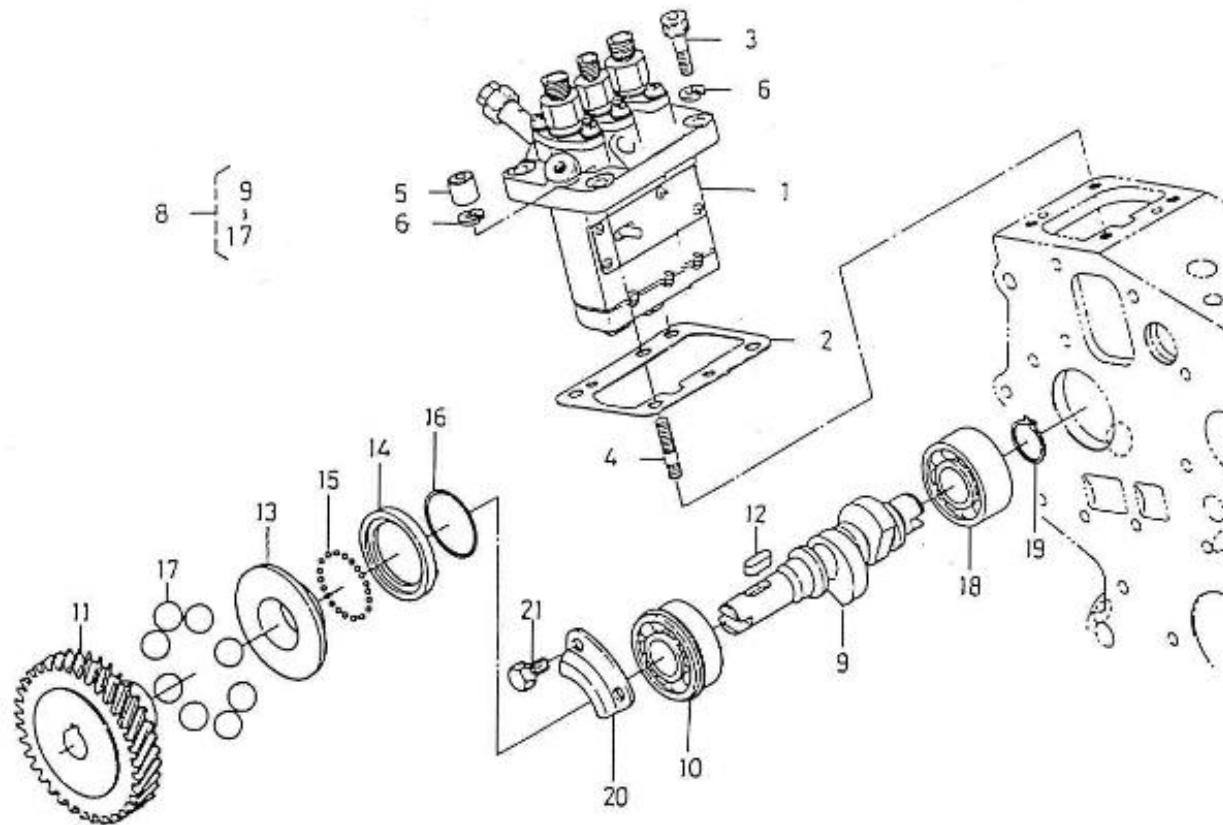

Brand: NanniDiesel

Model: Moteur 3.75HE

Version: Standard

Subassembly: Injection & Fuel pump

N.	Item	Description	Qty	Notes
1	970307860	ASSY PUMP,INJECTION	1	
2	970307861	SHIM,INJ.PUMP 0.20	2	
2	970307862	SHIM,INJ.PUMP 0.25	1	
3	970142138	BOLT,SOCK M 6X 20	2	
4	970142139	STUD,INJ.PUMP	2	
5	970142140	NUT,CAP	2	
6	970119149	WASHER, SPRING D 6	4	
8	970307863	ASSY CAM SHAFT,FUEL	1	
9	970307864	SHAFT,CAM FUEL	1	
10	970142124	BEARING,CASE	1	
11	970307602	GEAR,INJECTION PUMP	1	
12	970491106	KEY,FEATHER	1	
13	970142127	SLEEVE	1	
14	970142129	COVER,BEARING 2. 40HE	1	
15	970142130	BEARING,BALL CAMSHAFT 2.40HE	32	
16	970492128	CIR-CLIP,GOVERNOR SLEEVE	1	
17	970492132	BEARING,BALL GOVERNOR	8	
18	970142134	BEARING,CASE	1	
19	970142133	CIR-CLIP,EXTERNAL	1	
20	970142136	STOPPER,FUEL CAMSHAFT 2.40	1	
21	970140123	BOLT ,M 6X12	2	

V. 27/03/2006

Pag. 15/38