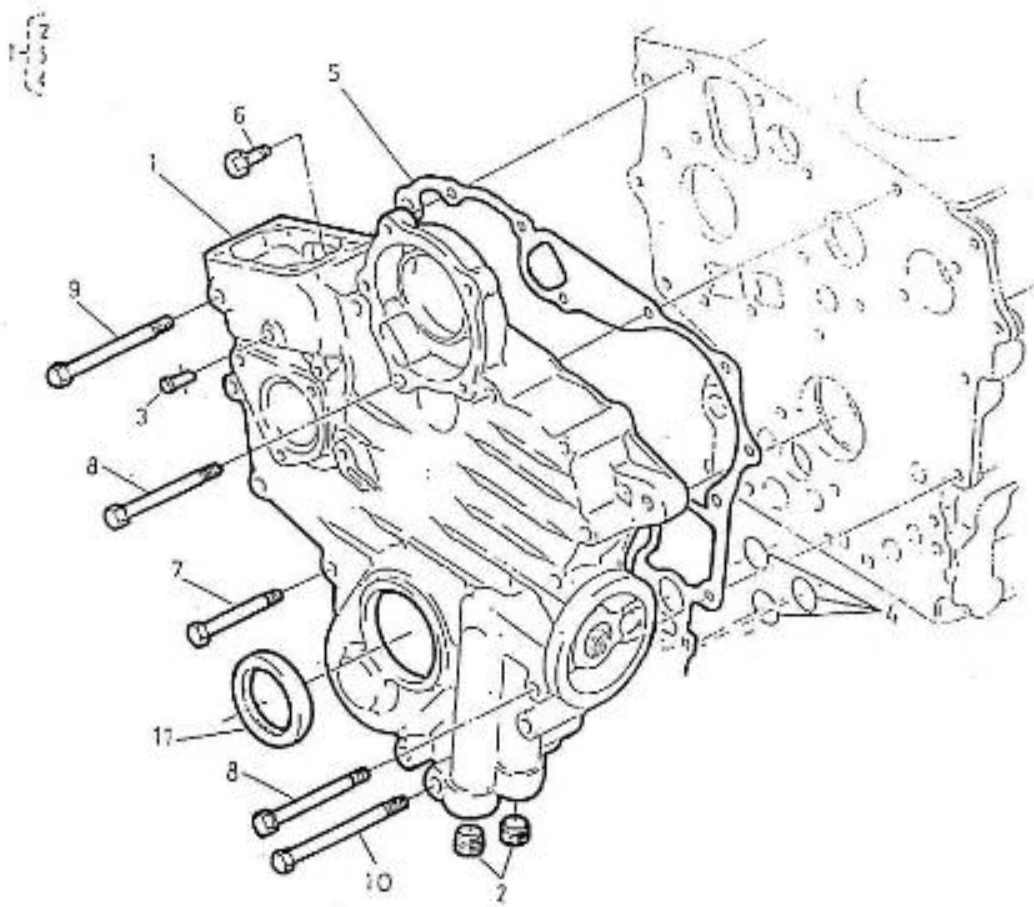

Brand: NanniDiesel

Model: Moteur 3.75HE

Version: Standard

Subassembly: Timing case

N.	Item	Description	Qty	Notes
1	970307619	COMP CASE,GEAR	1	
2	970140202	PLUG, SOCK	2	
3	970140204	PIN, TIMING COVER 2.40	1	
4	970490203	O-RING	3	
5	970140205	GASKET, TIMING CASE 2.40	1	
6	970490119	BOLT,M 6X 18	1	
7	970302737	BOLT,M 6X 50	10	
8	970140208	BOLT	3	
9	970307621	BOLT	1	
10	970307622	BOLT	1	
11	970307623	SEAL,OIL	1	

V. 27/03/2006

Pag. 3/38