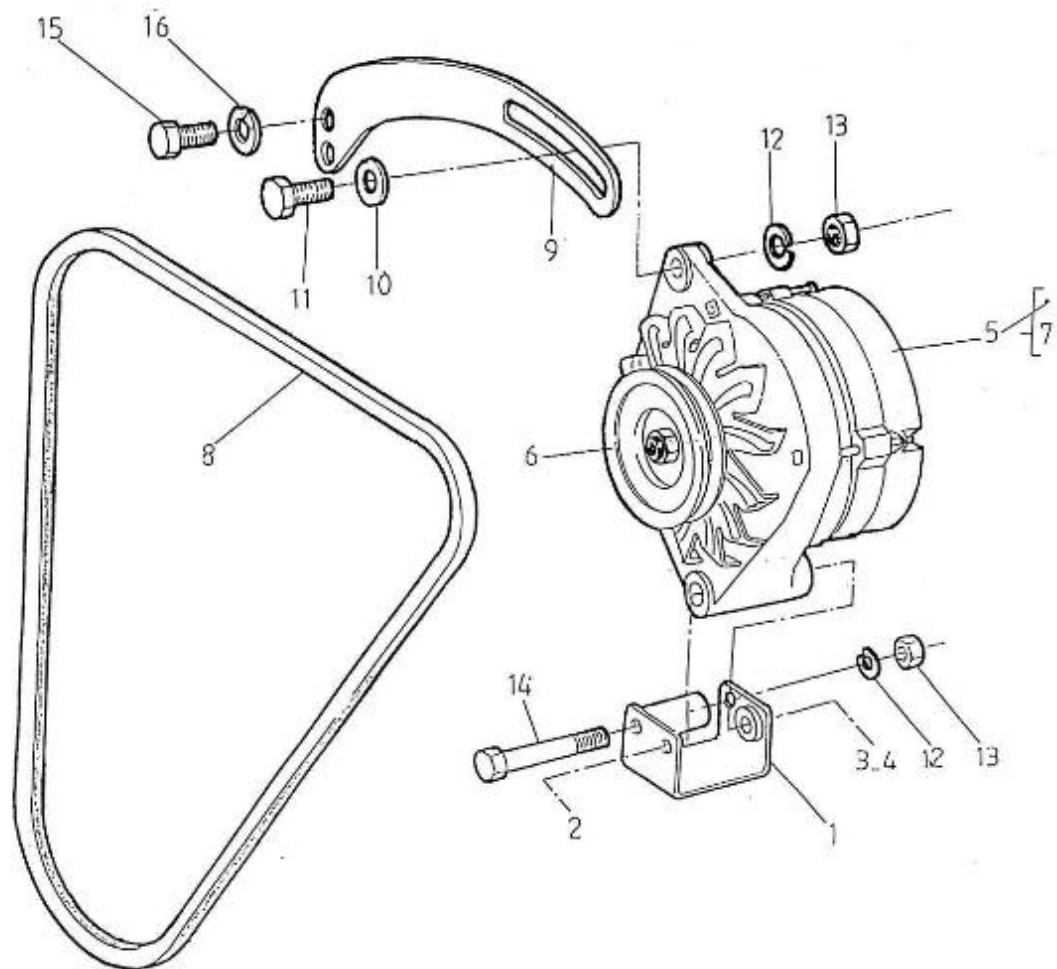

Brand: NanniDiesel

Model: Moteur 3.75HE

Version: Standard

Subassembly: Alternator Assy.Std.

N.	Item	Description	Qty	Notes
1	970307448	SUPPORT,ALTERNATOR	1	
2	970307495	BOLT	1	
3	970039794	WASHER	1	
4	970307532	NUT	1	
5	970307522	ALTERNATOR,14V-60A	1	
6	970307194	PULLEY	1	
7	970307533	REGULATOR,ALTERNATOR	1	
8	970307133	V-BELT	1	
9	970307449	TIGHTENER,V-BELT	1	
10	970304050	WASHER	1	
11	970024016	BOLT,HEX M 8X 40	1	
12	970119138	WASHER,SPRING D 8	2	
13	970027322	NUT,M 8	2	
14	970300261	BOLT,HEX M 8X 80	1	
15	970439910	BOLT,HEX M 6X 16	1	
16	970119149	WASHER, SPRING D 6	1	

V. 27/03/2006

Pag. 30/38