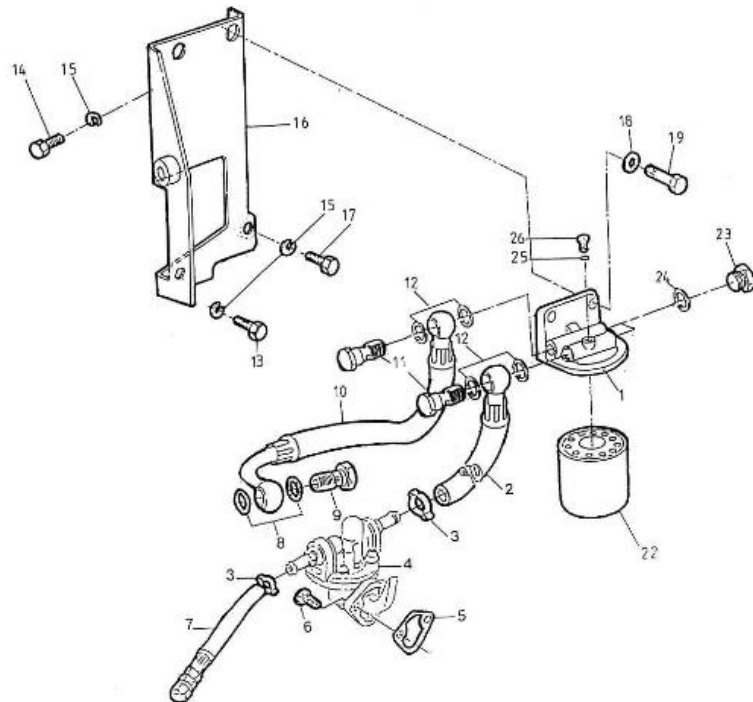

Brand: NanniDiesel

Model: Moteur 3.75HE

Version: Standard

Subassembly: Fuel filter

N.	Item	Description	Qty	Notes
1	970302494	SUPPORT,FUEL FILTER ELEMENT H-	1	
2	970300298	HOSE,FUEL SUPPLY FILTER CPL.	1	
3	970439306	CLAMP,HOSE 11-17	2	
4	970142501	PUMP,FUEL FEED 2. 40	1	
5	970142512	GASKET,FUEL PUMP 2. 40	1	
6	970491117	BOLT,M 6X 16	2	
7	970302330	HOSE,FUEL SUPPLY CPL.	1	
8	970300430	GASKET,RING D10	2	
9	970300717	BOLT,BANJO M10X1,25	1	
10	970300295	HOSE,FUEL SUPPLY INJ.PUMP CPL.	1	
11	970432515	BOLT,BANJO M14X1,5	2	
12	970300306	GASKET,RING D14	4	
13	970497323	BOLT,HEX M 6X 80	1	
14	970024005	BOLT,SOCK M 6X 20	1	
15	970119149	WASHER, SPRING D 6	3	
16	970307445	SUPPORT,FUEL FILTER ELEMENT H-	1	
17	970302213	BOLT,HEX M 6X 70	1	
18	970119135	WASHER,PLAIN D10	2	
19	970635508	BOLT,HEX M10X 25	2	
20	970310171	CLAMP	3	
21	970300293	HOSE,FUEL RETURN CPL.	1	
22	970622350	FILTER,FUEL	1	
23	970875506	PLUG	1	
24	970300306	GASKET,RING D14	1	
25	970300288	GASKET,M8	1	
26	970832061	BOLT	1	

V. 27/03/2006

Pag. 17/38