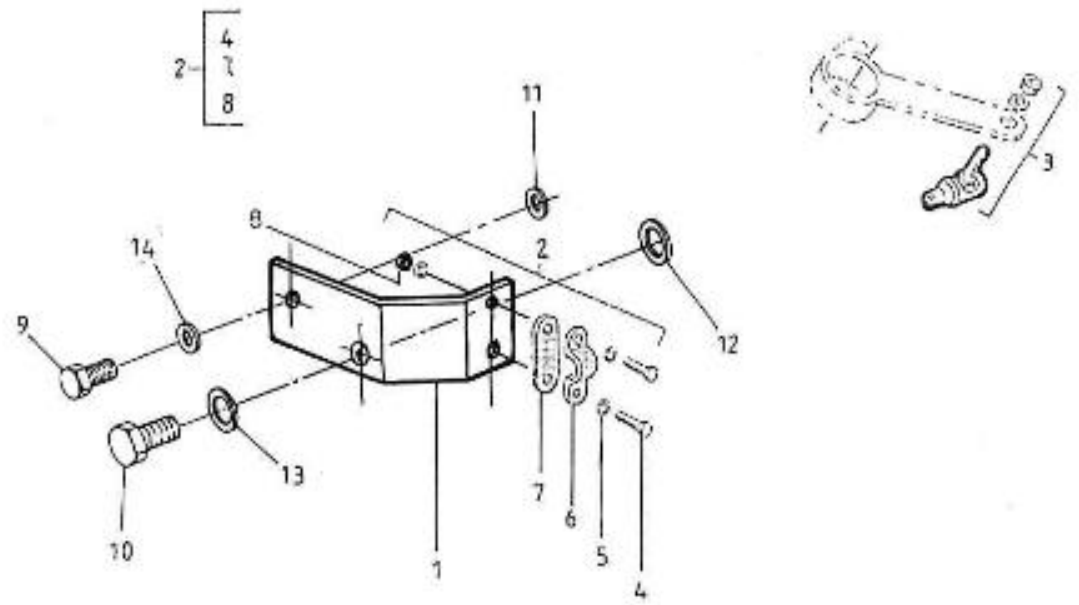

Brand: NanniDiesel
Model: Moteur 3.75HE
Version: Standard
Subassembly: Drive speed control

N.	Item	Description	Qty	Notes
1	970307824	SUPPORT,THROTTLE	1	
2	970835020	CLAMP	1	
3	970830124	JOINT	1	
4	970300317	BOLT,HEX M 5X 16	2	
5	970300318	WASHER,SPRING D 5	4	
6	970300315	CLAMP,CABLE	1	
7	970300316	PLATE,CLAMP	1	
8	970609904	NUT,M 5	2	
9	970439910	BOLT,HEX M 6X 16	1	
10	970639903	BOLT,HEX M 8X 16	1	
11	970635459	WASHER,PLAIN D 6	1	
12	970027323	WASHER,PLAIN D 8	1	
13	970119139	WASHER,CORRUGATED D8	1	
14	970609602	WASHER,CORRUGATED D 6	1	

V. 27/03/2006

Pag. 21/38