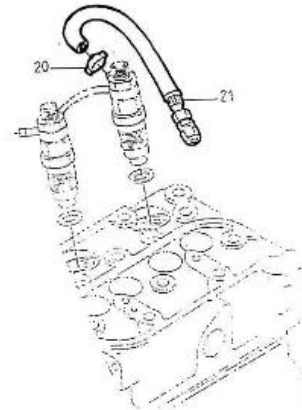

V. 27/03/2006

Pag. 16/38

Brand: NanniDiesel

Model: Moteur 3.75HE

Version: Standard

Subassembly: Fuel filter

N.	Item	Description	Qty	Notes
1	970302494	SUPPORT,FUEL FILTER ELEMENT H-	1	
2	970300298	HOSE,FUEL SUPPLY FILTER CPL.	1	
3	970439306	CLAMP,HOSE 11-17	2	
4	970142501	PUMP,FUEL FEED 2. 40	1	
5	970142512	GASKET,FUEL PUMP 2. 40	1	
6	970491117	BOLT,M 6X 16	2	
7	970302330	HOSE,FUEL SUPPLY CPL.	1	
8	970300430	GASKET,RING D10	2	
9	970300717	BOLT,BANJO M10X1,25	1	
10	970300295	HOSE,FUEL SUPPLY INJ.PUMP CPL.	1	
11	970432515	BOLT,BANJO M14X1,5	2	
12	970300306	GASKET,RING D14	4	
13	970497323	BOLT,HEX M 6X 80	1	
14	970024005	BOLT,SOCK M 6X 20	1	
15	970119149	WASHER, SPRING D 6	3	
16	970307445	SUPPORT,FUEL FILTER ELEMENT H-	1	
17	970302213	BOLT,HEX M 6X 70	1	
18	970119135	WASHER,PLAIN D10	2	
19	970635508	BOLT,HEX M10X 25	2	
20	970310171	CLAMP	3	
21	970300293	HOSE,FUEL RETURN CPL.	1	
22	970622350	FILTER,FUEL	1	
23	970875506	PLUG	1	
24	970300306	GASKET,RING D14	1	
25	970300288	GASKET,M8	1	
26	970832061	BOLT	1	