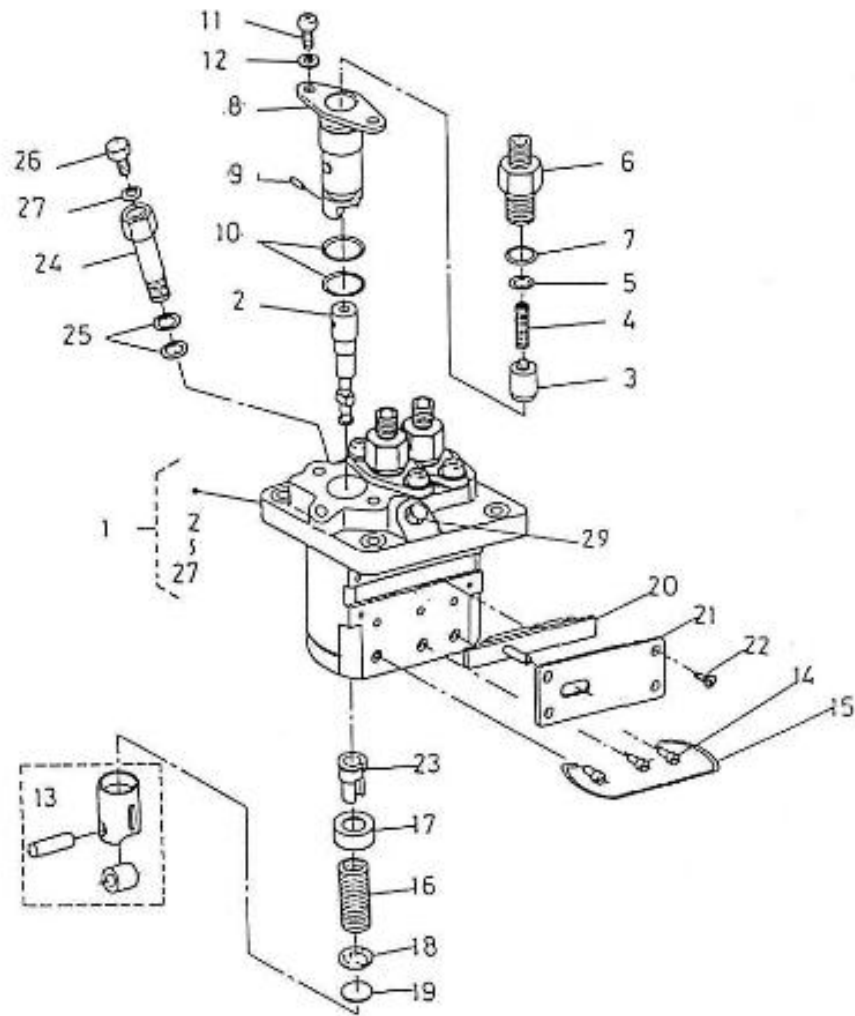

Brand: NanniDiesel

Model: Moteur 3.75HE

Version: Standard

Subassembly: Injection pump components part

N.	Item	Description	Qty	Notes
1	970307860	ASSY PUMP,INJECTION	1	
2	970307603	ASSY PLUNGER	3	
3	970142147	VALVE,INJ.PUMP 2. 40HE	3	
4	970142148	SPRING,INJ.PUMP	3	
5	970142149	GASKET,RING INJ.PUMP 2.40	3	
6	970307604	BRACKET	3	
7	970142151	O-RING,INJ.PUMP	3	
8	970302918	FLANGE,SLEEVE	3	
9	970302919	PIN,JOINT	3	
10	970142161	O-RING,INJ.PUMP	6	
11	970303946	SCREW	6	
12	970307605	WASHER,TONGUED	6	
13	970142165	TAPPET,INJ.PUMP CPL.	3	
14	970303947	PIN,TAPPET GUIDE	3	
15	970307865	PIN,CLAMP	1	
16	970142159	SPRING,INJ.PUMP	3	
17	970303949	SEAT,SPRING -UPPER-	3	
18	970303950	SEAT,SPRING -LOWER-	3	
19	970303951	SHIM	1	
20	970307866	RACK,CONTROL	1	
21	970307867	PLATE	1	
22	970303954	SCREW	4	
23	970142168	SLEEVE,CONTROL	2	
24	970307609	SCREW,FOLLOW	1	
25	970307610	GASKET,COPPER	2	
26	970307611	SCREW	1	
27	970307612	GASKET	1	
28	970307868	BOLT	1	

V. 27/03/2006

Pag. 18/38