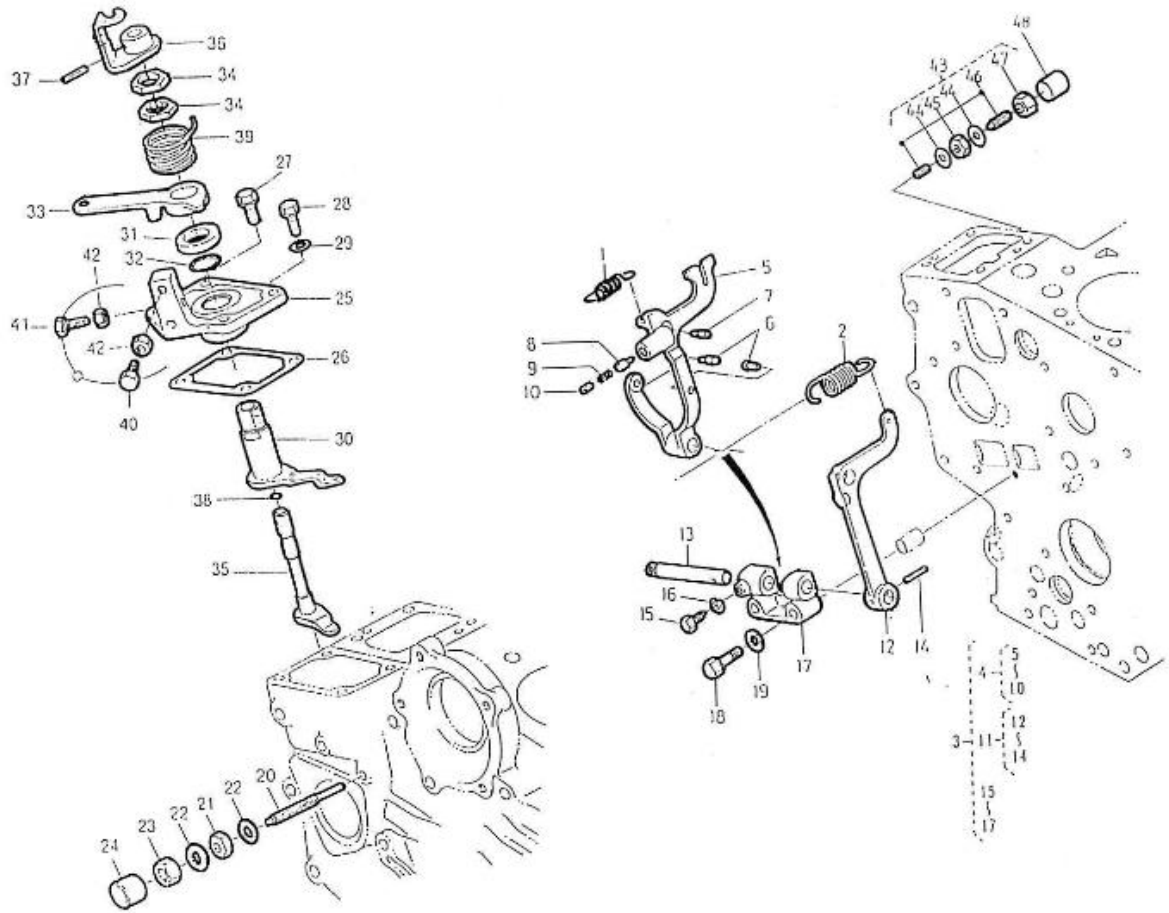

V. 27/03/2006

Pag. 9/38

Brand: NanniDiesel

Model: Moteur 3.75HE

Version: Standard

Subassembly: Speed control

N.	Item	Description	Qty	Notes
1	970141314	SPRING, START GOVERNOR	1	
2	970141313	SPRING, GOVERNOR N01 2.40	1	
3	970307617	ASSY LEVER,FORK	1	
4	970141317	LEVER, GOVERNOR FORK 1 CPL 2.4	1	
11	970141323	+++ R.P. 970141318 ++++++ LEVIER 2.40	1	
12	970141318	LEVER, GOVERNOR FORK 2 CPL 2.4	1	
13	970141319	SHAFT, GOVERNOR	1	
14	970141320	PIN, LEVER GOVERNOR	1	
15	970491322	BOLT	1	
16	970141322	WASHER, SPRING D 5	1	
17	970141318	LEVER, GOVERNOR FORK 2 CPL 2.4	1	
18	970141325	BOLT, M6X35	2	
19	970141326	WASHER, PLAIN D6	2	
20	970140401	SCREW, REGULATOR	1	
21	970142175	NUT,NOZZLE INJ.	1	
22	970150403	RING,SEAL	2	
23	970140404	NUT	1	
24	970302411	CAP,NUT	1	
25	970141312	COVER, SPEED CONTROL 2.40	1	
26	970141311	GASKET, SPEED CONTROL 2.40	1	
27	970490119	BOLT,M 6X 18	2	
28	970490143	BOLT,M 6X 18	2	
29	970150403	RING,SEAL	2	
30	970141309	LEVER, GOVERNOR 2.40	1	
31	970141324	COLLAR, GOVERNOR 2.40	1	
32	970141307	O-RING, GOVERNOR	1	
33	970141306	LEVER, GOVERNOR	1	
34	970141310	NUT	2	
35	970141305	LEVER, SHAFT 2.40	1	
36	970307616	LEVER,ENGINE STOP	1	
37	970141320	PIN, LEVER GOVERNOR	1	
38	970141303	O-RING, GOVERNOR	1	
39	970141302	SPRING	1	
40	970141301	BOLT, STOPPER ADJ.	2	
41	970141327	BOLT	1	
42	970151133	NUT,M 6	3	
43	970307613	ASSY APPARATUS	1	
44	970491131	WASHER,SEAL	2	
45	970491129	NUT	1	
46	970307614	ASSY BOLT,ADJUSTING	1	
47	970141130	NUT, IDLE ASSEM.	1	
48	970141132	CAP, BOLT COVER	1	