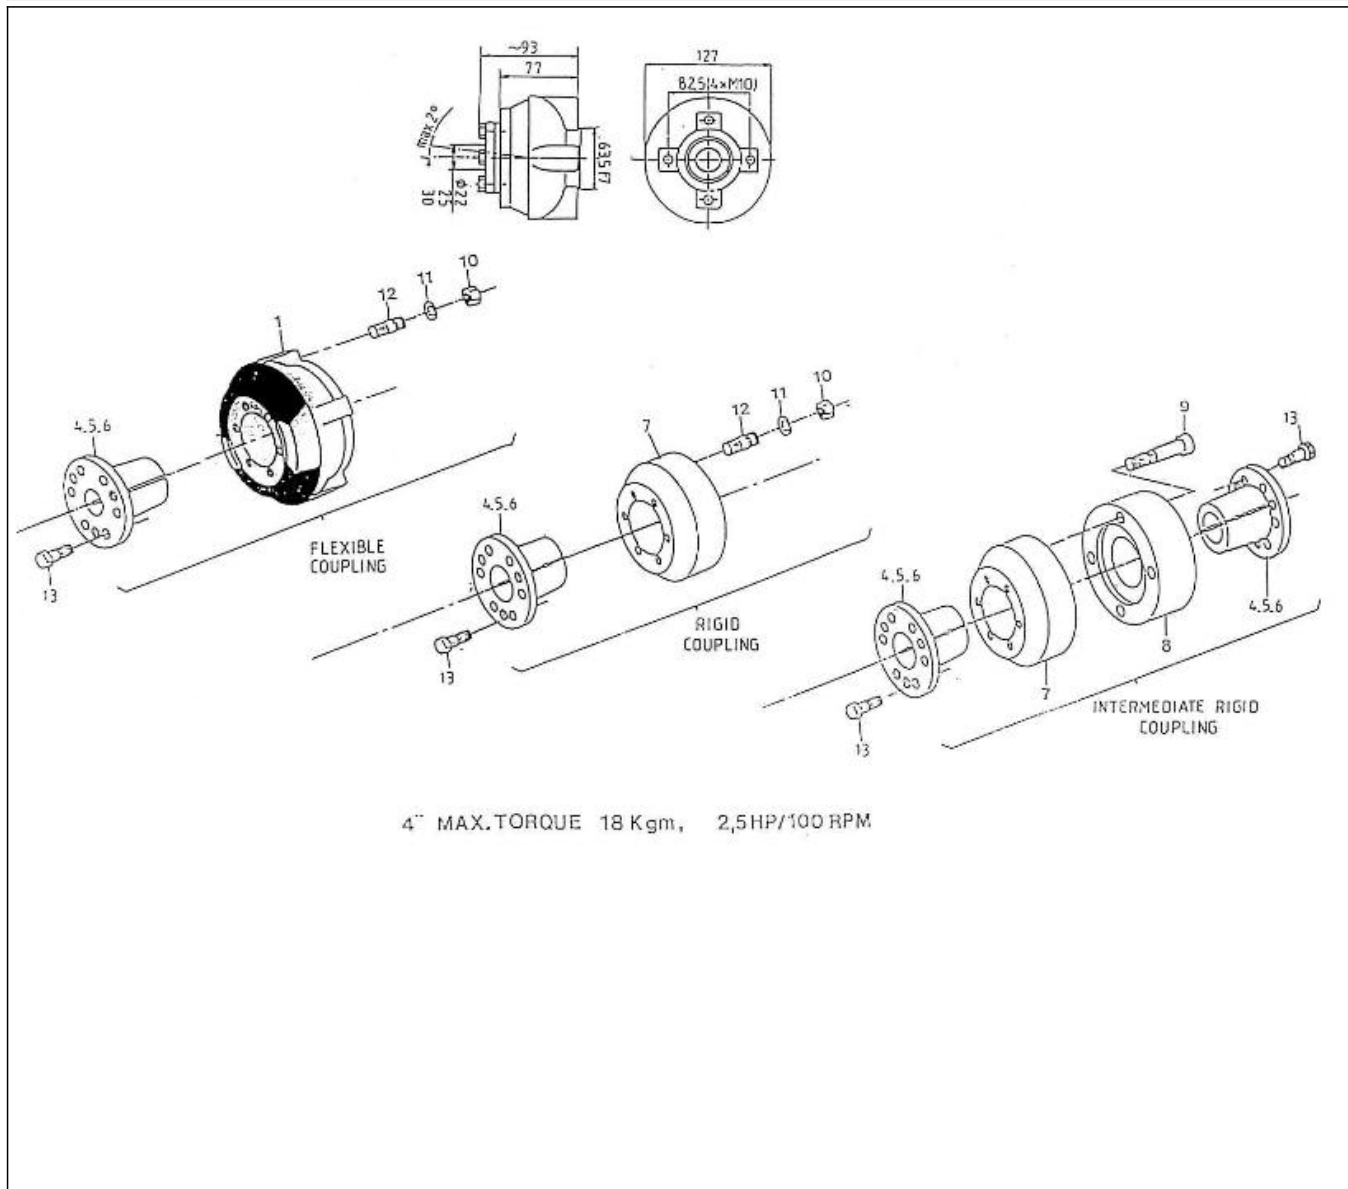

Brand: NanniDiesel

Model: Moteur 3.75HE

Version: Standard

Subassembly: Shaft coupling

N.	Item	Description	Qty	Notes
1	970300733	FLEXIBLE COUPLING 4 P	1	
4	970301226	"CONE,CLAMPING 4" 22"	1	
5	970301104	"CONE,CLAMPING 4" 25"	1	
6	970301105	"CONE,CLAMPING 4" 30"	1	
7	970301222	COUPLING	1	
8	970301221	COUPLING	1	
9	970609157	BOLT,SOCK M10X 55	4	
10	970119143	NUT, M10	4	
11	970119136	WASHER,SPRING D10	4	
12	970621020	STUD,M10X 22	4	
13	970409603	BOLT,HEX M 8X 25	6	
14	970301450	CONE,CLAMPING	1	
15	970301451	CONE,CLAMPING	1	
16	970301452	CONE,CLAMPING	1	

V. 27/03/2006

Pag. 38/38