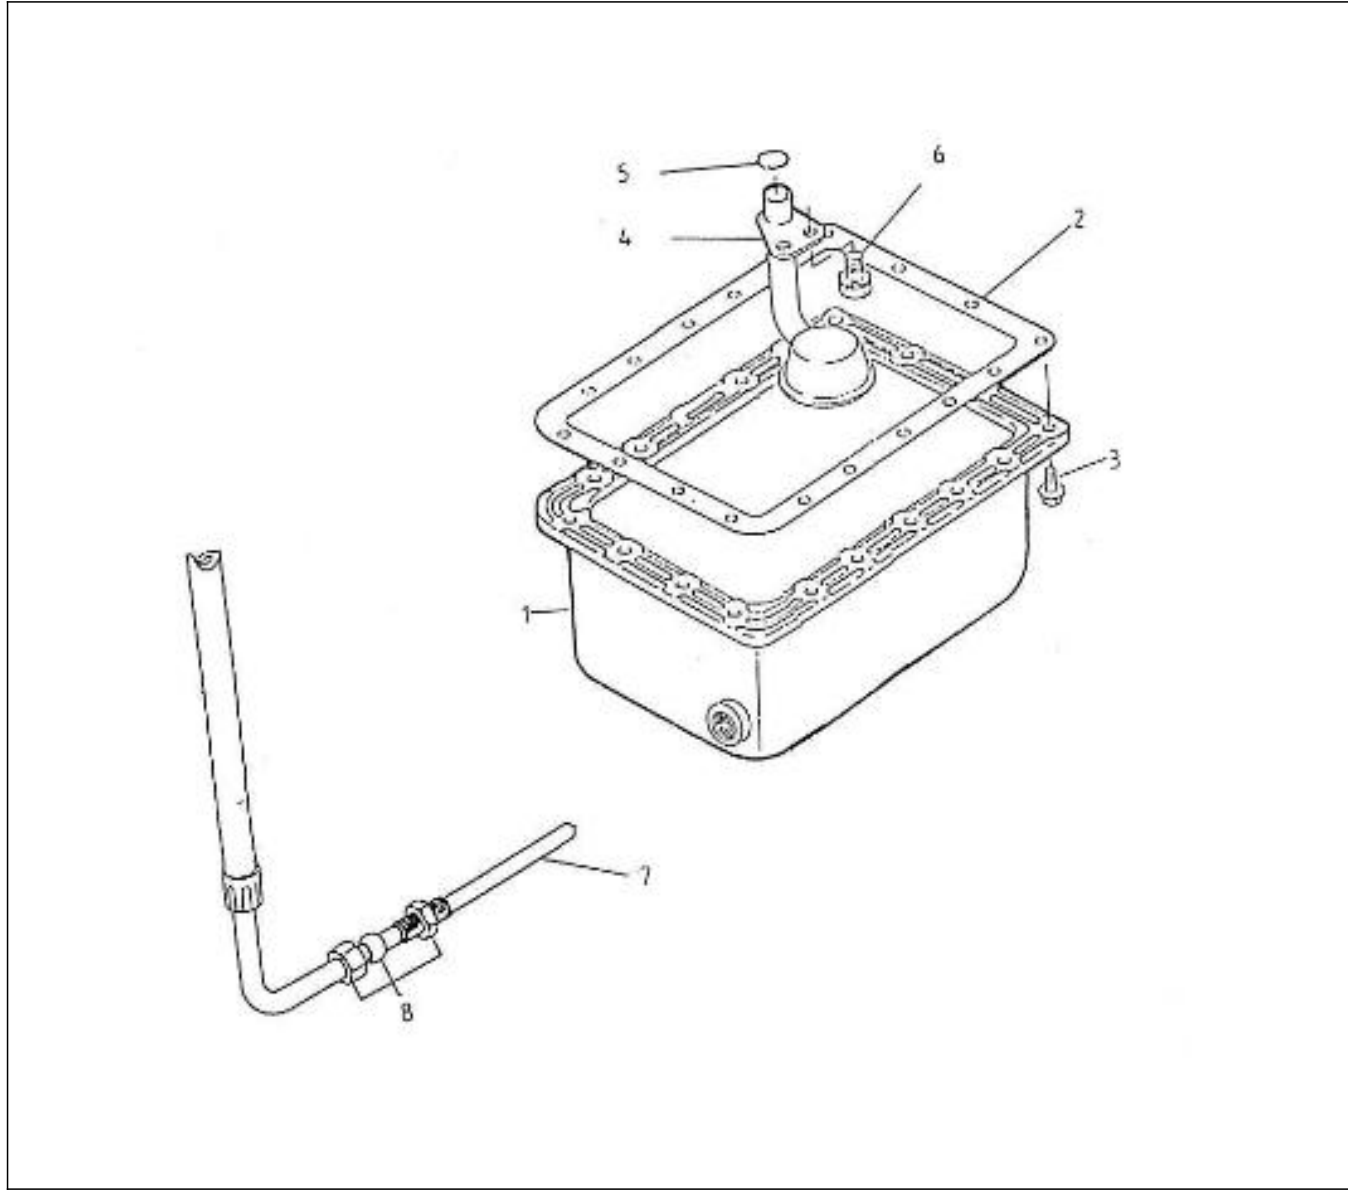

Brand: NanniDiesel
Model: Moteur 3.75HE
Version: Standard
Subassembly: Oil pan

N.	Item	Description	Qty	Notes
1	970307972	PAN,OIL	1	
2	970307880	GASKET,OIL PAN NA	1	
3	970140123	BOLT ,M 6X12	18	
4	970307463	FILTER 1,OIL	1	
5	970301951	O-RING	1	
6	970140919	BOLT, M8X14	1	
7	970307966	DRAIN OIL PIPE	1	
8	970310026	CONNECTION	1	

V. 27/03/2006

Pag. 5/38