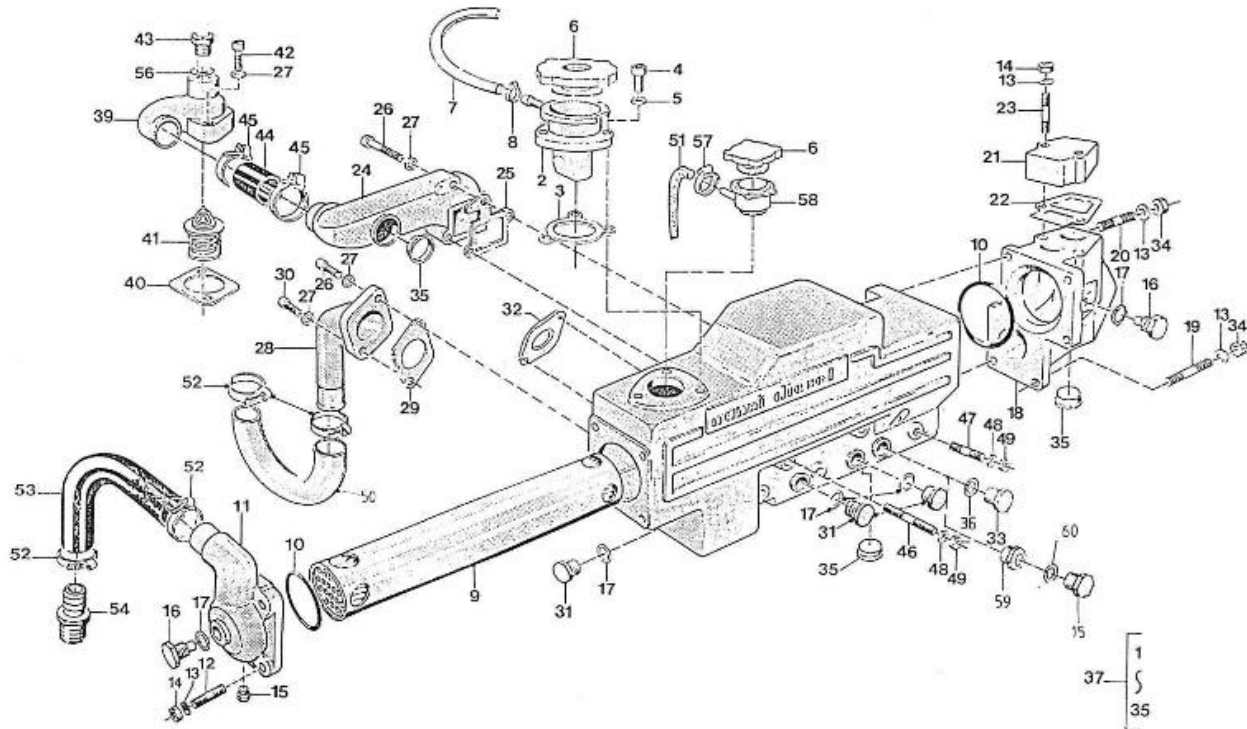

Brand: NanniDiesel

Model: Moteur 3.90HE

Version: Standard

Subassembly: Heat exchanger exh. Manifold

N.	Item	Description	Qty	Notes
57	970439306	CLAMP,HOSE 11-17	1	
58	970300151	FILLING,NECK WATER	1	
59	970307136	NIPPLE	1	
60	970307197	GASKET	1	

V. 27/03/2006

Pag. 25/55