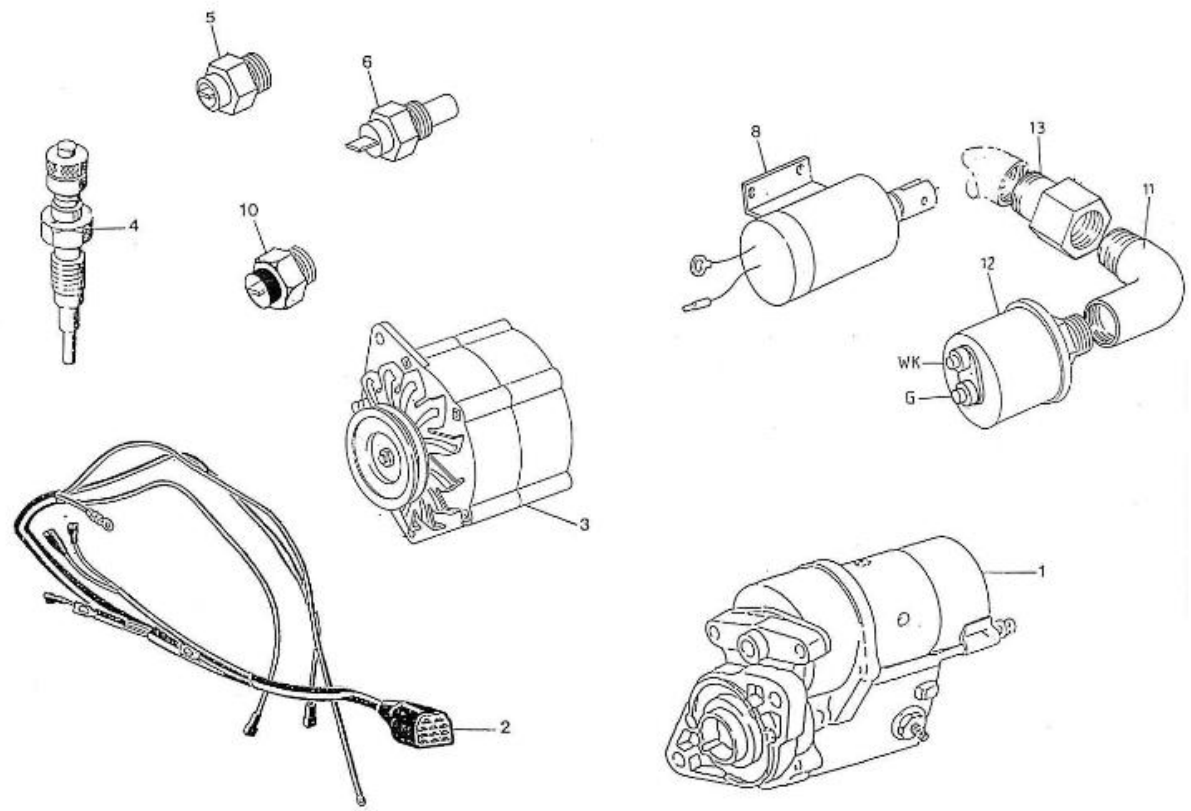

Brand: NanniDiesel
Model: Moteur 3.90HE
Version: Standard
Subassembly: Electrics

N.	Item	Description	Qty	Notes
1	970497303	STARTER,MOTOR 12V 0,8KW 1P	1	
2	970302661B	WIRING	1	
3	970437500	ALTERNATOR,14V-55A MOTOROLA	1	
4	970152116	GLOWPLUG,H-HE	1	
5	970851725	TEMPERATURE SENDER	1	
6	970851602	WATER TEMPERATURE SENDER	1	
8	970301580	SOLENOID,12V 4.190	1	
10	970851700	SWITCH,OIL	1	
11	970493207	ELBOW,1/8X10X1,5MF	1	
12	970307091	OIL PRESSURE SENDER	1	
13	970493203	FITTING,PRESS SWITCH M10	1	

V. 27/03/2006

Pag. 49/55