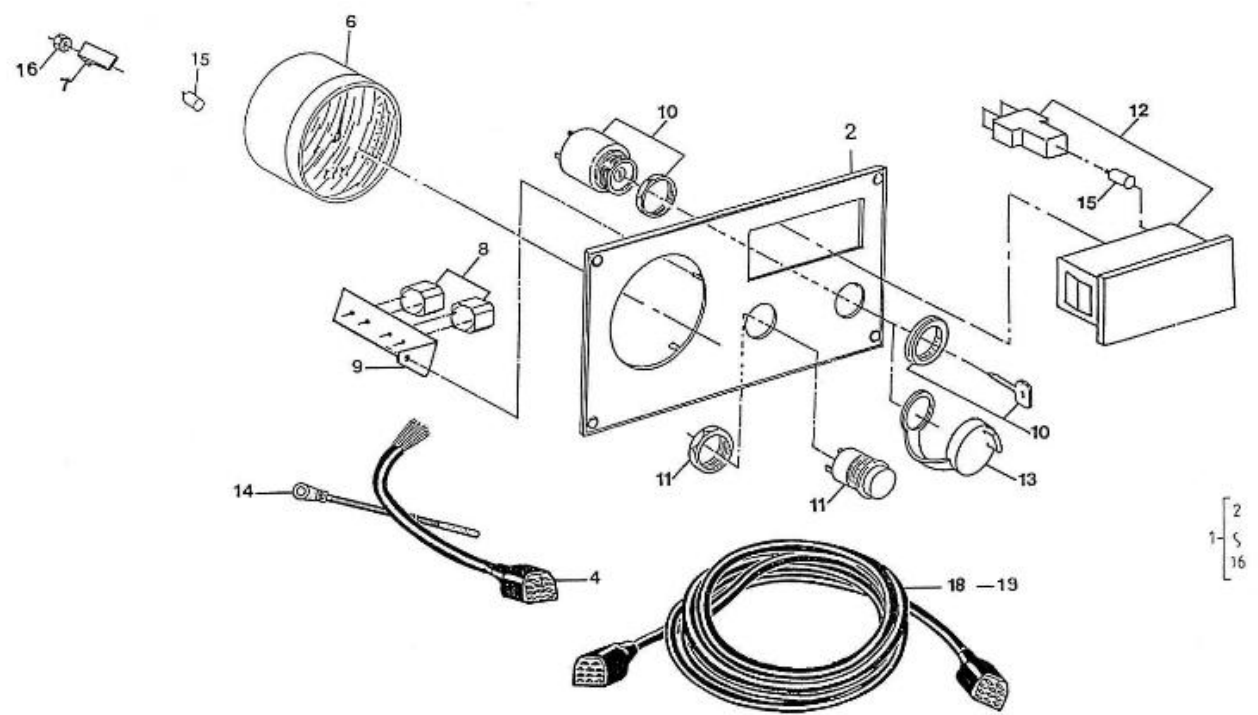

V. 27/03/2006

Pag. 43/55

Brand: NanniDiesel

Model: Moteur 3.90HE

Version: Standard

Subassembly: Panel 1 instrument

N.	Item	Description	Qty	Notes
1	970302670	PANEL,1 INSTR.TACHO CPL VDO	1	
2	970302214	PLATE,PANEL 1 INSTRUMENT	1	
4	970302662	WIRING,PANEL 1 INSTR. (11P)	1	
6	970301642	GAUGE,VDO,TACH,4000 12-24V 2P	1	
7	970300920	CLAMP,INSTRUMENTS	4	
8	970302684	BUZZER,SONITRON SMA 24A P17.05	2	
9	970310182	SUPPORT	1	
10	970302667	SWITCH,BOSCH STARTER + GLOWING	1	
11	970300967	BUTTON,PUSH	1	
12	970856005	LIGTH WARNING	1	
13	970304021	COVER	1	
14	970304019	CABLEBINDER,PLASTIC 4.8X195	1	
15	970856011	BULB 12V-2W	5	
16	970301191	NUT,M 4 A2	4	
18	970302665	WIRING,INTERMEDIATE 4MTR 11POS	1	
19	970302666	WIRING,INTERMEDIATE 8MTR 11POS	1	