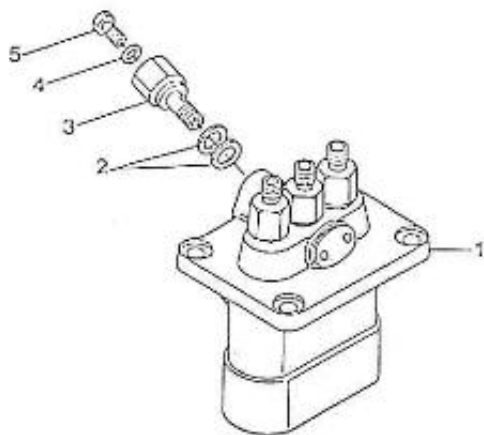

Brand: NanniDiesel	N.	Item	Description	Qty	Notes
Model: Moteur 3.90HE	1	970502120	PUMP,INJECTION 3. 90 CPL	1	
Version: Standard	2	970492166	GASKET,RING INJ.PUMP	2	
Subassembly: Injection pump	3	970492165	SCREW,INJ.PUMP	1	
	4	970492167	GASKET,RING INJ.PUMP	1	
	5	970492152	SCREW,BLEED INJ.PUMP	1	

V. 27/03/2006

Pag. 19/55