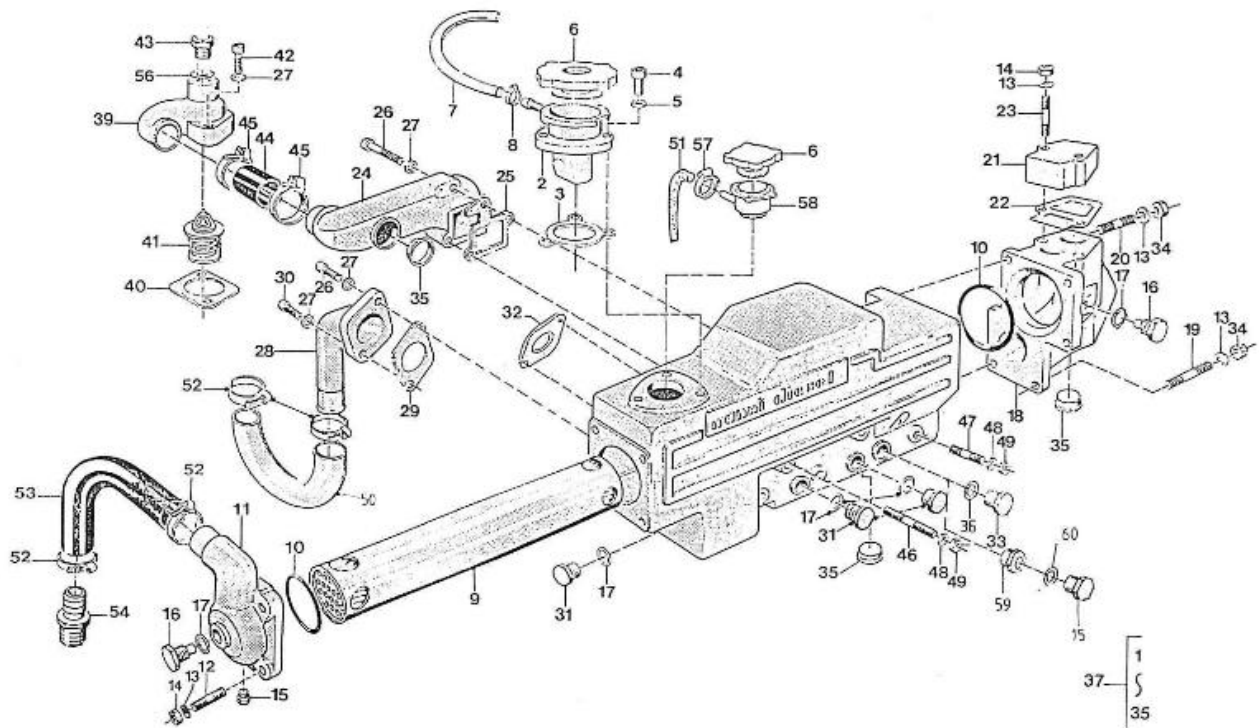

Brand: NanniDiesel

Model: Moteur 3.90HE

Version: Standard

Subassembly: Heat exchanger exh. Manifold

N.	Item	Description	Qty	Notes
1	970300220	HOUSING,HEATEXCHANGER 3. 90HE	1	
2	970604612	FLANGE,FILLING NECK CPL.	1	
3	970604613	GASKET,FILLINGNECK	1	
4	970604615	BOLT,SOCK M 6X 20	3	
5	970635459	WASHER,PLAIN D 6	3	
6	970604614	CAP,FILLING 0, 7 DOUBLE SEAL	1	
7	970300077	HOSE,D 8 L= 450	1	
8	970644587	CLAMP,HOSE 12-15	1	
9	970300237	TUBE,STACK 3. 90HE	1	
10	970604617	O-RING,59,69X5,34	2	
11	970300224	COVER	1	
12	970300374	STUD,M 8X 30	4	
13	970119139	WASHER,CORRUGATED D8	11	
14	970027322	NUT,M 8	6	
15	970632522	"PLUG,HEX 1/4""G"	2	
16	970494635	ANODE,ZINC CPL M16X1,5	2	
17	970300199	GASKET,RING D16	5	
18	970300226	MIXER,2. 60-3.90HE	1	
19	970300374	STUD,M 8X 30	4	
20	970300080	STUD,M 8X 25	1	
21	970604623	CAP,MIXER 2.60-3.90-4.110HE	1	
22	970604622	GASKET,MIXER HE	1	
23	970604624	STUD,M 8X 40	2	
24	970300230	CONNECTION,ELBOW HE	1	
25	970300266	GASKET,FLANGE	1	
26	970634037	BOLT,SOCK M 6X 30	4	
27	970609602	WASHER,CORRUGATED D 6	7	
28	970300234	FLANGE,WATER INTAKE HE	1	
29	970300267	GASKET,FLANGE	1	
30	970154630	BOLT,SOCK M 6X 50	1	
31	970300214	PLUG,HEX M16X1,5	3	
32	970494512	GASKET,EXHAUST MANIFOLD	3	
33	970639853	"PLUG,HEX 3/8""G"	1	
34	970300079	NUT,M 8 SPECIAL	5	
35	970494517	CAP,FREEZE	3	
36	970300289	GASKET,RING D17	1	
37	970300338	"HEATEXCHANGER;3. 90HE CPL"	1	
39	970300232	FLANGE,WATER OUTLET	1	
40	970300062	GASKET,WATER INTAKE HE	1	
41	970300727	THERMOSTAT,71XC	1	
42	970300275	BOLT,HEX M 6X 25	2	
43	970301561	PLUG,HEX M14X1,5	1	
44	970300243	HOSE,D32 L= 35	1	
45	970300922	CLAMP,HOSE 26-38	2	
46	970300273	STUD,M 6X108	3	
47	970300324	STUD,M 6X 90	3	
48	970635459	WASHER,PLAIN D 6	6	
49	970494516	NUT,LOCK M 6	6	
50	970300269	ELBOW,WATERPUMP HE	1	
51	970300077	HOSE,D 8 L= 450	1	
52	970604526	CLAMP,HOSE 22-32	4	
53	970300245	HOSE,D25 L= 350	1	
54	970300257	PILLAR,HOSE	1	
55	970604515	CONNECTION,HOSE HBW-20	2	
56	970300306	GASKET,RING D14	1	

V. 27/03/2006

Pag. 24/55