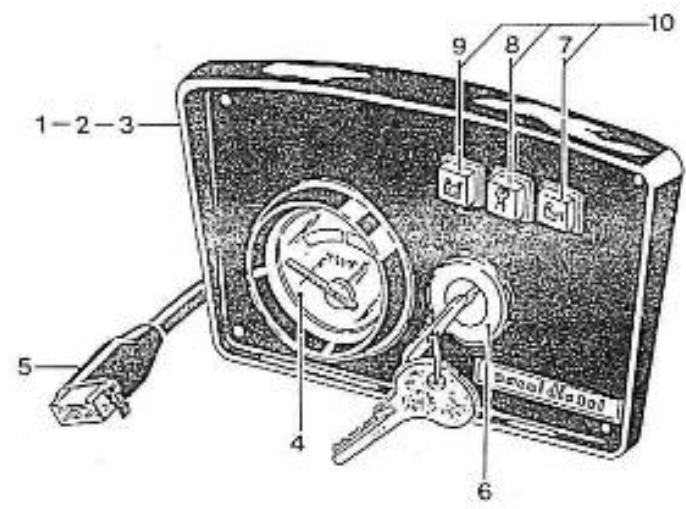

Brand: NanniDiesel
Model: Moteur 3.90HE
Version: Standard
Subassembly: Instrument panel

N.	Item	Description	Qty	Notes
1	970300357	PANEL,1 INSTRUMENT 120X CPL	1	
2	970300045	PANEL,1 INSTRUMENT 120X CPL	1	
3	970850308	PLATE,PANEL	1	
4	970860603	NO LONGER AVAILABLE	1	
5	970851302	ELECTRICAL WIRING CONNEXOIN	1	
6	970850404	SWITCH STARTER	1	
7	970850571	WARNING LIGHT	1	
8	970850572	+++ PLUS DIFFUSE ++++++ VOYANT COMPLET	1	
9	970850570	WARNING LIGHT	1	
10	970850578	BULB 12V	3	

V. 27/03/2006

Pag. 40/55