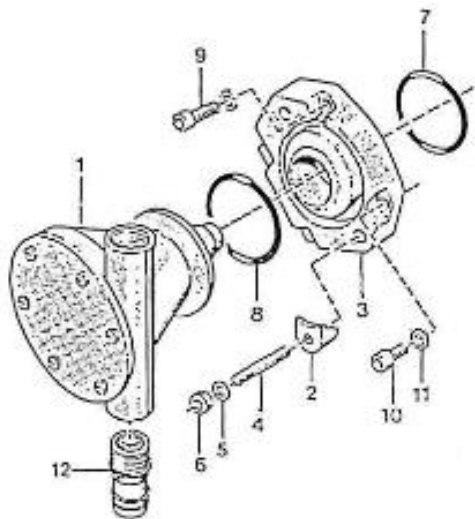

Brand: NanniDiesel	N.	Item	Description	Qty	Notes
Model: Moteur 3.90HE	1	970504001	PUMP,WATER FB4-9	1	
Version: Standard	2	970494004	CLAMP,WATERPUMP	2	
Subassembly: Seawater pump Ass	3	970164024	FLANGE,WATER PUMP	1	
	4	970300057	STUD,M 8X 20	2	
	5	970119138	WASHER,SPRING D 8	2	
	6	970639105	NUT,M 8 LOW	2	
	7	970154025	O-RING,28,17X3,53	1	
	8	970164025	O-RING	1	
	9	970604615	BOLT,SOCK M 6X 20	3	
	10	970164026	BOLT,SOCK M 6X 16	1	
	11	970609602	WASHER,CORRUGATED D 6	4	
	12	970434051	SOCKET,HOSE 3/8	1	

V. 27/03/2006

Pag. 26/55