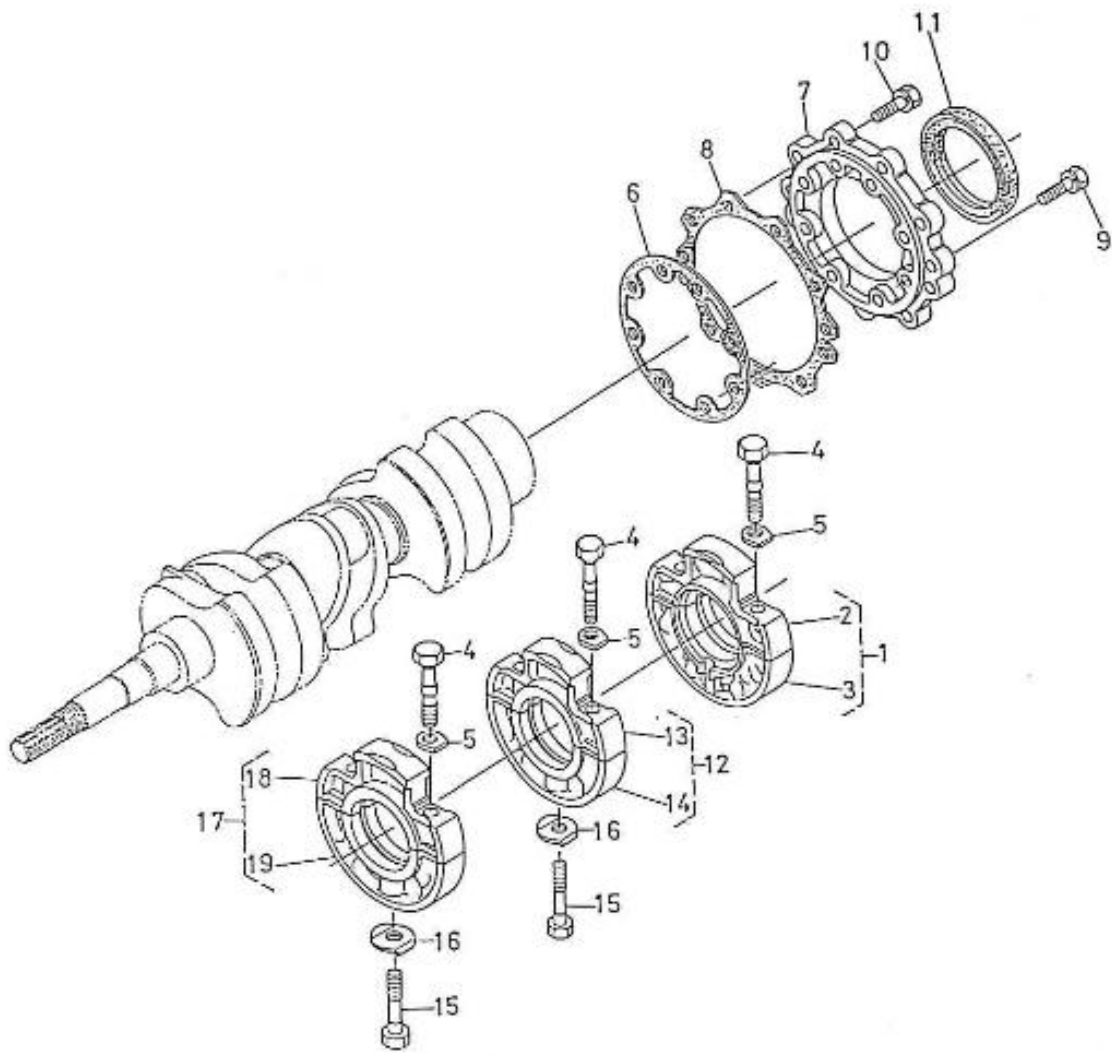

Brand: NanniDiesel

Model: Moteur 3.90HE

Version: Standard

Subassembly: Crankshaft

N.	Item	Description	Qty	Notes
1	970491532	BEARING,MAIN ASSY N01 3. 90-4.	1	
4	970491533	BOLT,BEARING CASE N01	6	
5	970491534	WASHER,BEARING CASE N01	6	
6	970491506	GASKET,BEARING CASE	1	
7	970161535	COVER,BEARING CASE	1	
8	970491508	GASKET,BEARING CASE COVER	1	
9	970491536	BOLT,M 6X 20	9	
10	970491537	BOLT,M 6X 25	8	
11	970151529	SEAL,OIL	1	
12	970491538	BEARING,MAIN ASSY N02 2.60-3.9	1	
15	970491539	BOLT,BEARING CASE	2	
16	970491540	WASHER,BEARING CASE	2	
17	970501541	BEARING,MAIN ASSY N03 3. 90-4.	1	

V. 27/03/2006

Pag. 12/55