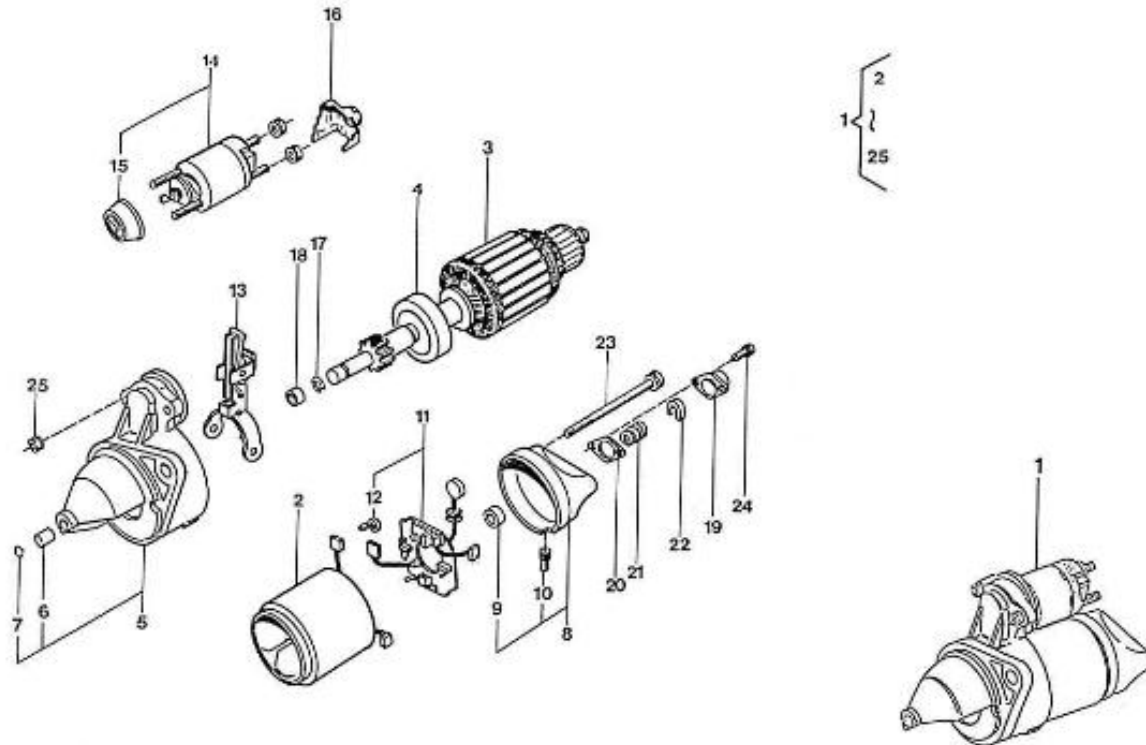

Brand: NanniDiesel

Model: Moteur 3.90HE

Version: Standard

Subassembly: Starter motor

N.	Item	Description	Qty	Notes
1	970497303	STARTER,MOTOR 12V 0,8KW 1P	1	
2	970497302	STATOR,2. 60 3. 90	1	
3	970497304	ROTOR,STARTER 2.40	1	
4	970497305	CLUTCH,STARTER MOTOR 2.60	1	
5	970497307	FRAME,DRIVE END-STARTER MOTOR	1	
6	970497308	BUSH,STARTER MOTOR 3.90	1	
7	970497309	COVER,STARTER MOTOR 2.60-3.90	1	
8	970497312	FRAME,END STARTER MOTOR 2.60-3	1	
9	970497315	BUSHING,REAR STARTER MOTOR 2.6	1	
10	970497316	PLUG,STARTER MOTOR 2.60	1	
11	970497317	HOLDER,BRUSH CPL.STARTER 2.60-	1	
12	970497318	SPRING,BUSH	4	
13	970497329	BOLT,M 8X 28	1	
14	970497306	RELAIS,STARTER MOTOR 2.60-3.90	1	
15	970497330	COVER,STARTER MOTOR SWITCH	1	
16	970497331	COVER,INSULATION (STARTER MOTO	1	
17	970497332	PIN,SNAP	1	
18	970497333	BUSH,FRONT STARTER MOTOR	1	
19	970497334	CAP,END FRAME	1	
20	970497335	SEAL	1	
21	970497336	SPRING,BRAKE	1	
22	970497337	PLATE,LOCK STARTER MOTOR	1	
23	970497338	BOLT,STARTER MOTOR 2.60-3.90	2	
24	970497339	SCREW,WITH WASHER	2	
25	970497340	NUT	2	

V. 27/03/2006

Pag. 31/55