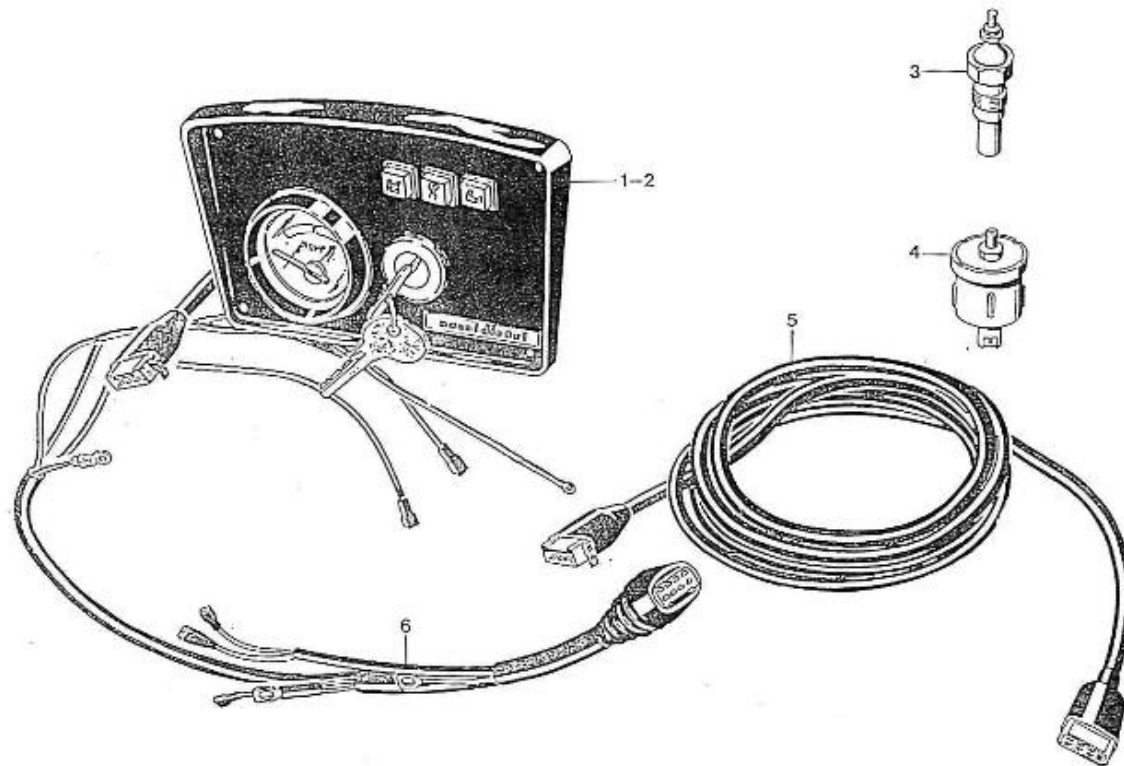

Brand: NanniDiesel	N.	Item	Description	Qty	Notes
Model: Moteur 3.90HE	1	970300357	PANEL,1 INSTRUMENT 120X CPL	1	
Version: Standard	2	970300045	PANEL,1 INSTRUMENT 120X CPL	1	
Subassembly: Instrument panel	3	970861602	WATER TEMPERATURE SENDER	1	
	4	970861704	OIL PRESSURE SENDER 10B	1	
	5	970851402	NO LONGER AVAILABLE	1	
	6	970851515	WIRING	1