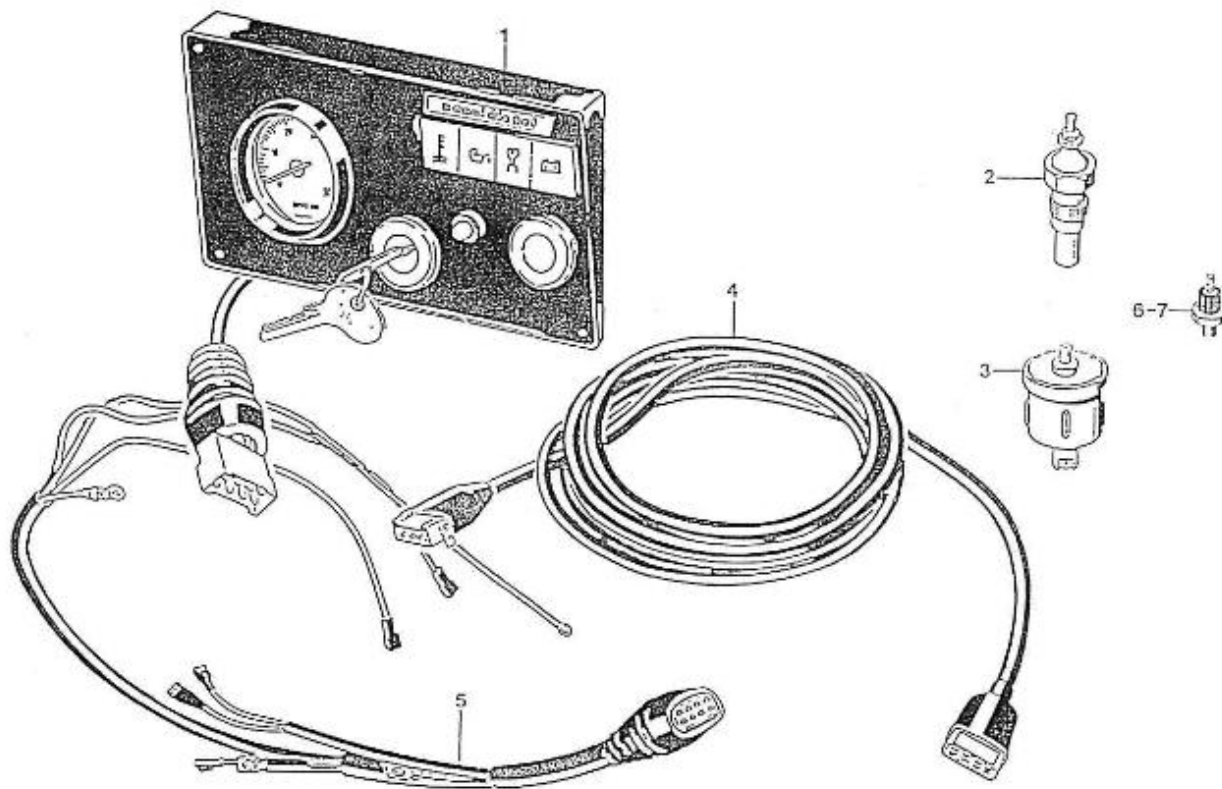

Brand: NanniDiesel	N.	Item	Description	Qty	Notes
Model: Moteur 3.90HE	1	970856000	PANEL	1	
Version: Standard	2	970861602	WATER TEMPERATURE SENDER	1	
Subassembly: Instrument panel STD	3	970861704	OIL PRESSURE SENDER 10B	1	
	4	970851402	NO LONGER AVAILABLE	1	
	5	970301376	WIRING,ENGINE HE	1	
	6	970851725	TEMPERATURE SENDER	1	
	7	970851603	WATER TEMPERATURE SENDER	1	

V. 27/03/2006

Pag. 35/55