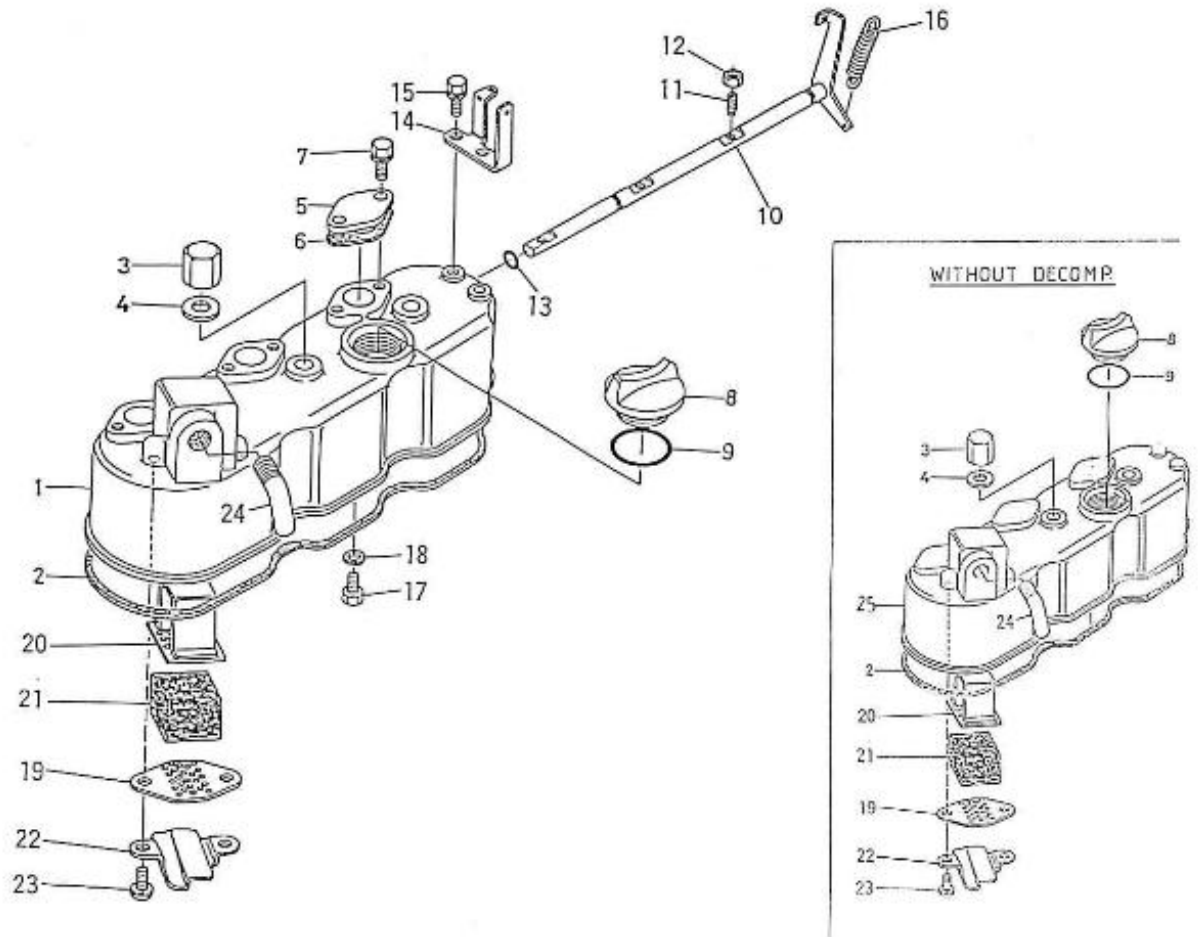

V. 27/03/2006

Pag. 5/55

Brand: NanniDiesel

Model: Moteur 3.90HE

Version: Standard

Subassembly: Cylinder head cover

N.	Item	Description	Qty	Notes
1	970500501	COVER,CYLINDER HEAD 3. 90	1	
2	970500502	GASKET,COVER CYL:HEAD 3. 90	1	
3	970490503	NUT,CAP	3	
4	970490505	GASKET,RING	3	
5	970490506	COVER,DECOMPRESSION 2.60-3.90	3	
6	970490507	GASKET,COVER	3	
7	970490508	BOLT,M 6X 14	6	
8	970490510	CAP,FILLING OIL	1	
9	970490511	O-RING	1	
10	970500503	SHAFT,DECOMPRESSION 3.90	1	
11	970490513	BOLT,DECOMPRESSION	3	
12	970490514	NUT,M 5	3	
13	970490515	O-RING	1	
14	970490517	SUPPORT,DECOMMPRES WIRE	1	
15	970490508	BOLT,M 6X 14	2	
16	970490519	SPRING,DECOMPRESS	1	
17	970490520	BOLT	1	
18	970119149	WASHER, SPRING D 6	1	
19	970490303	PLATE,BREATHER ELEMENT	1	
20	970490302	HOUSING,BREATHER ELEMENT	1	
21	970490305	FILTER,BREATHER ELEMENT	1	
22	970490306	SHIELD,OIL BREATHER	1	
23	970490307	SCREW,M 5X 10	2	
24	970301993	PIPE,BREATHER	1	
25	970307236	COVER,HEAD	1	