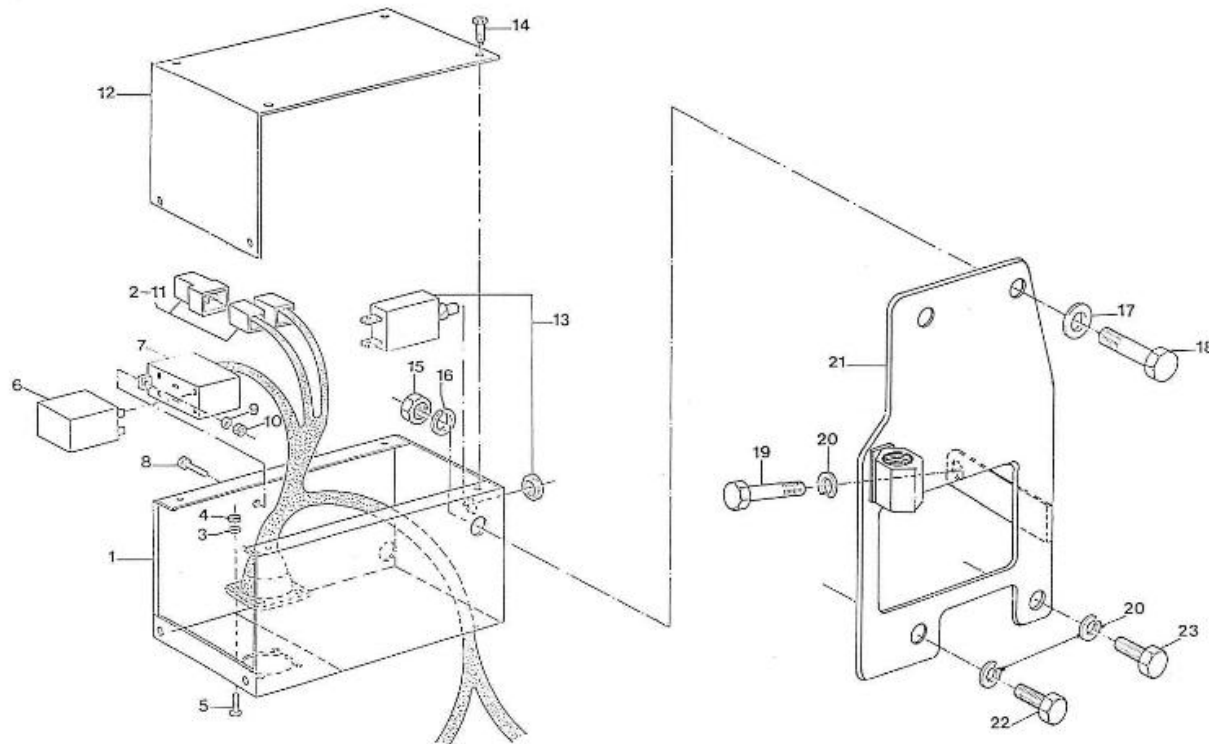

Brand: NanniDiesel

Model: Moteur 3.90HE

Version: Standard

Subassembly: Electric mainbox

N.	Item	Description	Qty	Notes
1	970301723	+++ PLUS DIFFUSE ++++++ BOITE ELECTRIQUE	1	
2	970301845	WIRING,ENGINE KUBOTA SERIES	1	
3	970301192	WASHER,PLAIN D 4	4	
4	970301117	+++ PLUS DIFFUSE ++++++ ECROU FREIN M30	4	
5	970301539	+++ PLUS DIFFUSE ++++++ VIS M4X10	4	
6	970302150	RELAIS,AUTO TIMER GLOWPLUG 12V	1	
7	970302168	+++ PLUS DIFFUSE ++++++ RECEPTEUR	1	
8	970302420	BOLT,HEX M 5X 10	1	
9	970300318	WASHER,SPRING D 5	1	
10	970609904	NUT,M 5	1	
11	970301047	DIODE,HOLDER CPL.POSITIVE -L-	2	
12	970301724	+++ PLUS DIFFUSE ++++++ COUVERCLE BOITE	1	
13	970300962	+++ PLUS DIFFUSE ++++++ DISJONCTEUR 8	1	
14	970301189	SWITCH,FAE,TEMP, 93C,M22,2P	6	
15	970119143	NUT, M10	2	
16	970119136	WASHER,SPRING D10	2	
17	970119135	WASHER,PLAIN D10	2	
18	970644008	BOLT,HEX M10X 35	2	
19	970639903	BOLT,HEX M 8X 16	1	
20	970119138	WASHER,SPRING D 8	1	
21	970307094	SUPPORT	1	
22	970302213	BOLT,HEX M 6X 70	1	
23	970497323	BOLT,HEX M 6X 80	1	

V. 27/03/2006

Pag. 48/55