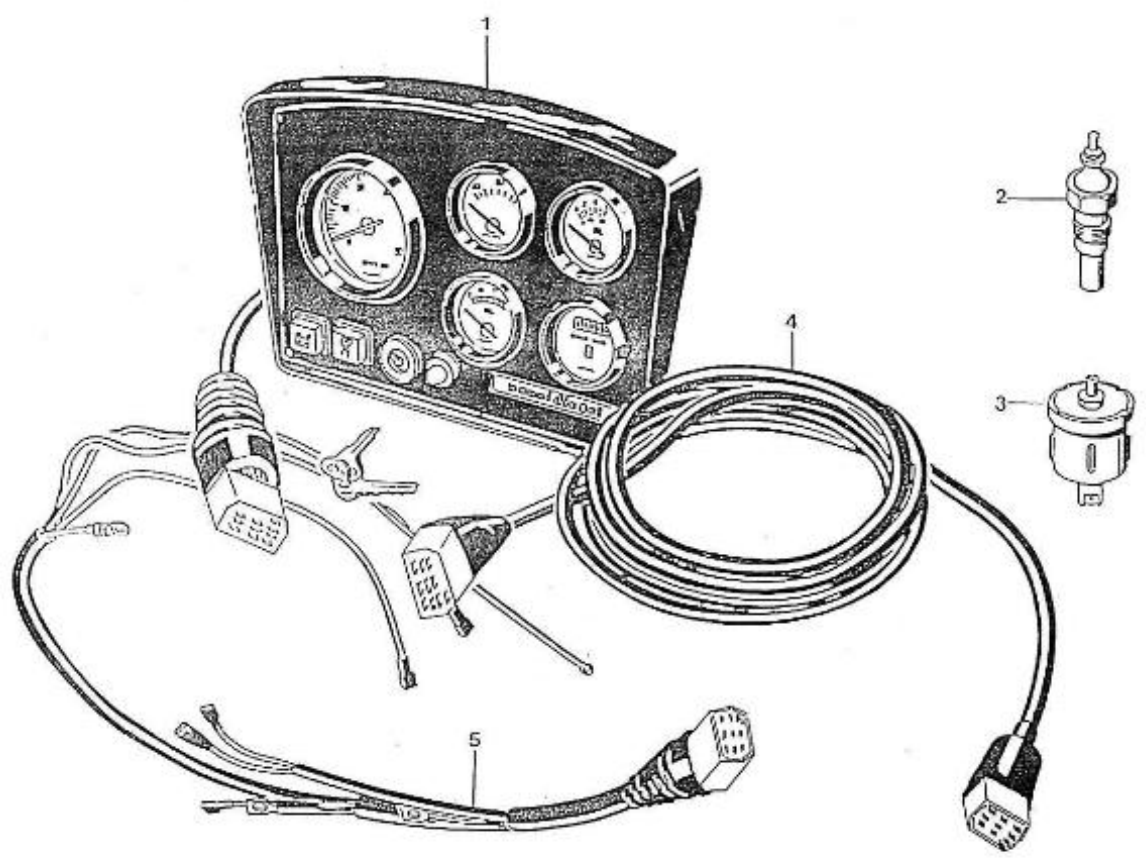

Brand: NanniDiesel
Model: Moteur 3.90HE
Version: Standard
Subassembly: Instrument panel LXP

N.	Item	Description	Qty	Notes
1	970300420	PANEL,5 INSTRUMENTS 12V CPL	1	
2	970861602	WATER TEMPERATURE SENDER	1	
3	970861704	OIL PRESSURE SENDER 10B	1	
4	970851405	WIRING,INTERMEDIATE (4 MTR)	1	
5	970851515	WIRING	1	

V. 27/03/2006

Pag. 36/55