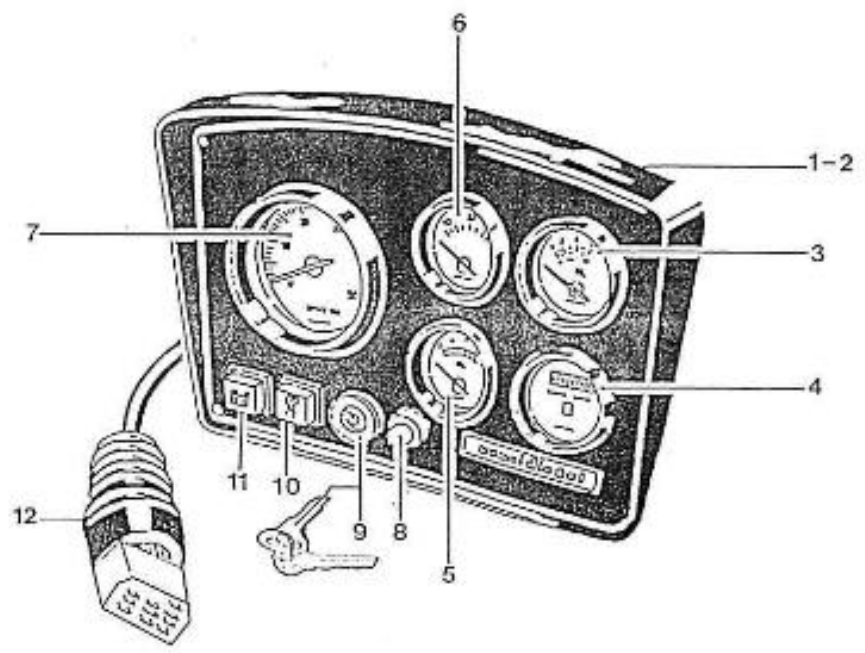

Brand: NanniDiesel
Model: Moteur 3.90HE
Version: Standard
Subassembly: Instrument panel LXP

N.	Item	Description	Qty	Notes
1	970300420	PANEL,5 INSTRUMENTS 12V CPL	1	
2	970850309	PLATE,PANEL	1	
3	970300427	GAUGE,YAZ,PRES,0- 6B,12V,D 52	1	
4	970861101	GAUGE HOUR 12V	1	
5	970860801	VOLTMETER	1	
6	970860606	+++ PLUS DIFFUSE ++++++ THERMOMETRE EAU	1	
7	970861014	REVOLUTION COUNTER	1	
8	970300967	BUTTON,PUSH	1	
9	970850404	SWITCH STARTER	1	
10	970850572	+++ PLUS DIFFUSE ++++++ VOYANT COMPLET	1	
11	970850570	WARNING LIGHT	1	
12	970851305	+++ PLUS DIFFUSE ++++++ TABLEAU DE BORD	1	

V. 27/03/2006

Pag. 39/55