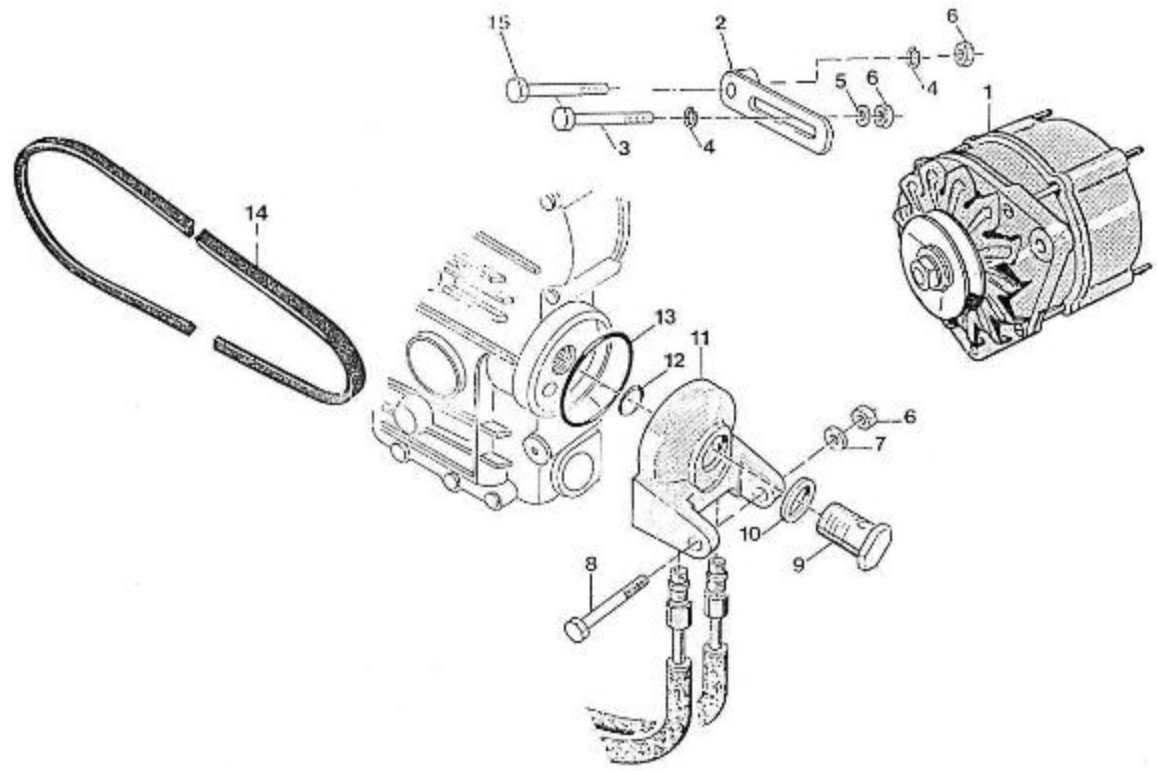

Brand: NanniDiesel

Model: Moteur 3.90HE

Version: Standard

Subassembly: Alternator Assy STD

N.	Item	Description	Qty	Notes
1	970437500	ALTERNATOR,14V-55A MOTOROLA	1	
2	970300286	TENSIONER	1	
3	970409603	BOLT,HEX M 8X 25	1	
4	970119139	WASHER,CORRUGATED D8	2	
5	970119138	WASHER,SPRING D 8	1	
6	970027322	NUT,M 8	3	
7	970119138	WASHER,SPRING D 8	2	
8	970300474	BOLT,HEX M 8X 85 SPECIAL	1	
9	970300248	BOLT,BANJO M18X1,5	1	
10	970300251	WASHER,30X19	1	
11	970300246	SUPPORT,ALTERNATOR HE	1	
12	970300252	O-RING,18,77X1,78	1	
13	970493155	O-RING,61,91X3,53	1	
14	970300706	V-BELT,SPZ 950 LW	1	
15	970300193	BOLT,HEX M 8X 70	1	

V. 27/03/2006

Pag. 34/55