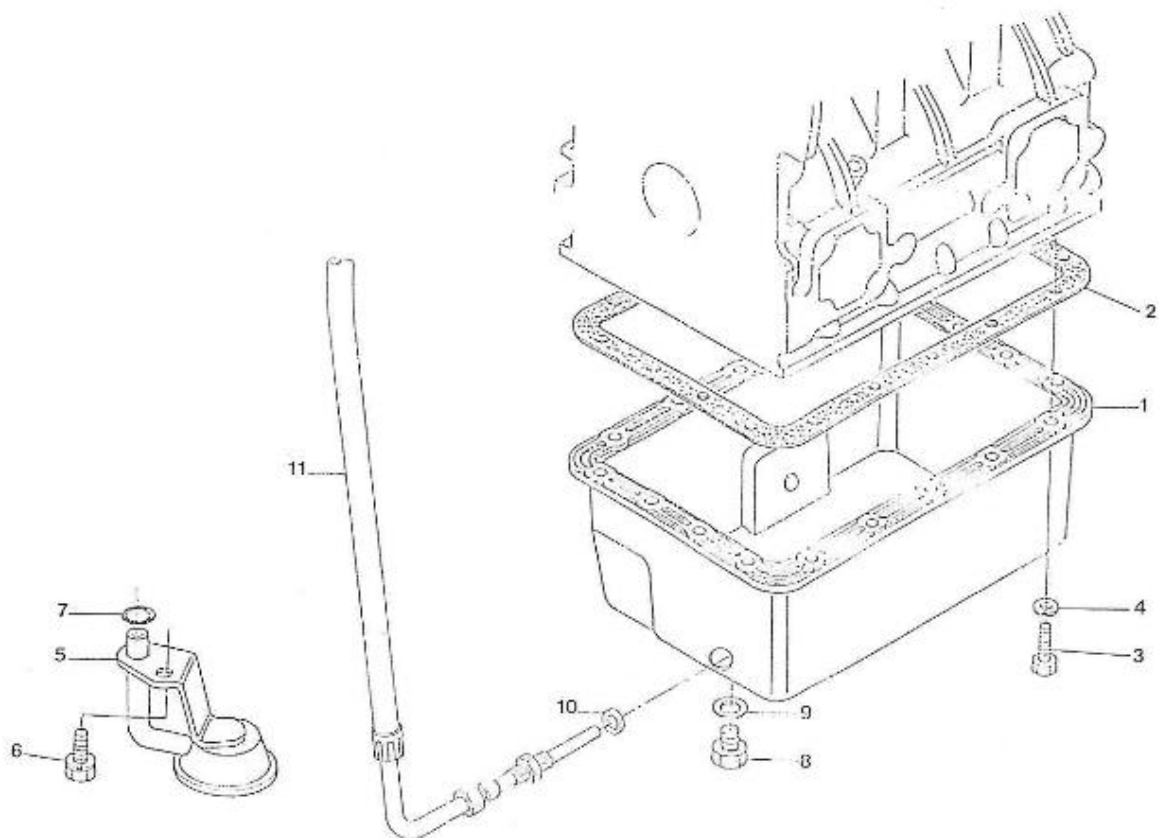

Brand: NanniDiesel	N.	Item	Description	Qty	Notes
Model: Moteur 3.90HE	1	970160121	PAN,OIL 3. 90	1	
Version: Standard	2	970500110	GASKET,OIL PAN 3. 90	1	
Subassembly: Oil pan	3	970490123	BOLT,M10X 9	18	
	4	970119149	WASHER, SPRING D 6	18	
	5	970163126	FILTER,OIL PAN 3. 90-4.110	1	
	6	970490919	BOLT,M 8X 16	1	
	7	970493129	O-RING,OIL FILTER 3.90	1	
	8	970490127	PLUG, OIL DRAIN	1	
	9	970432132	GASKET,RING	1	
	10	970300325	RING,SEAL D12	1	
	11	970307157	PIPE	1	

V. 27/03/2006

Pag. 5/55