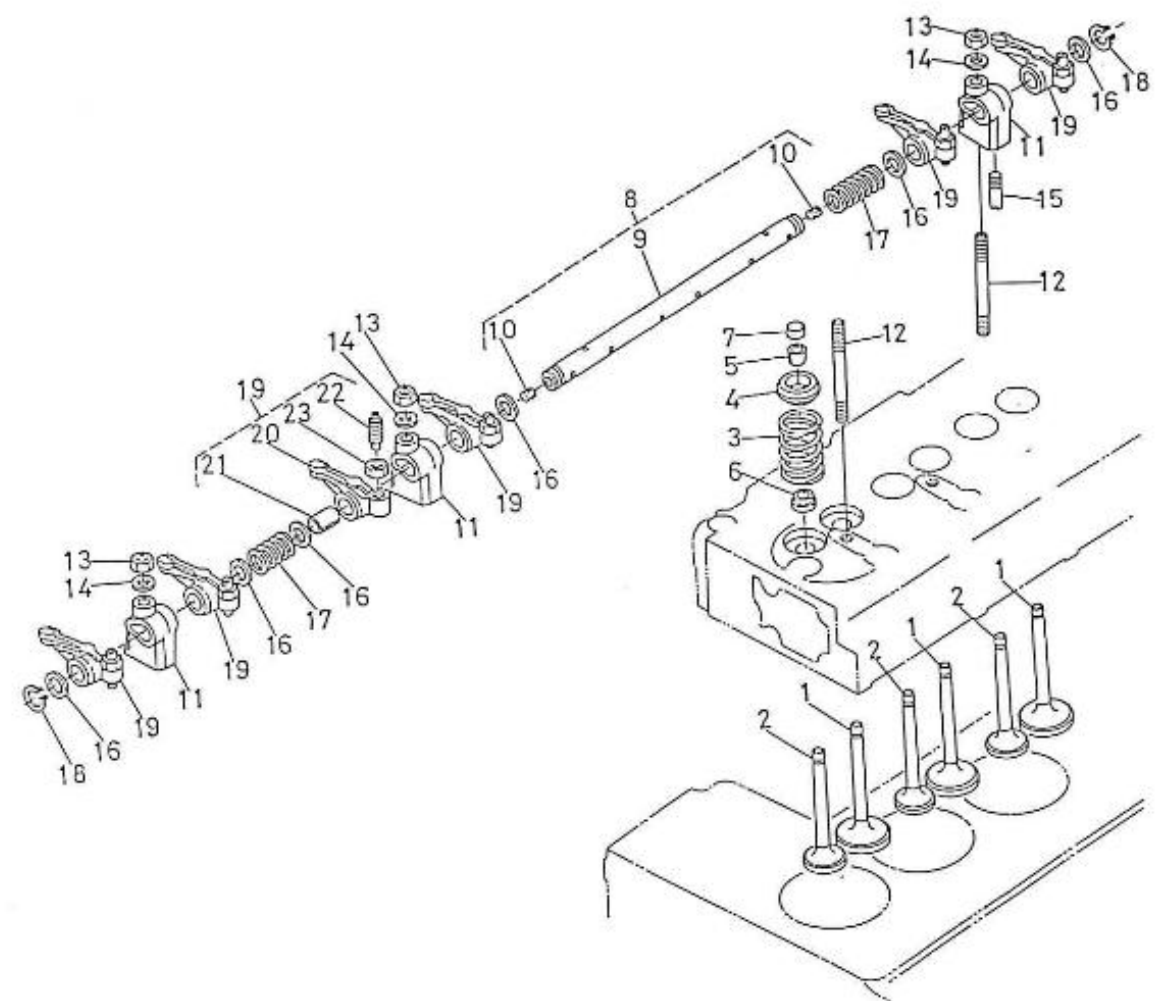

V. 27/03/2006

Pag. 8/55

Brand: NanniDiesel

Model: Moteur 3.90HE

Version: Standard

Subassembly: Camshaft

N.	Item	Description	Qty	Notes
1	970491101	TAPPET	6	
2	970491102	ROD,PUSH	6	
3	970501101	CAMSHAFT,CPL.3. 90	1	
4	970501140	CAMSHAFT,3. 90	1	
5	970491101	TAPPET	2	
6	970491105	GEAR,CAMSHAFT H-HE	1	
7	970491106	KEY,FEATHER	1	
8	970491107	STOPPER,CAMSHAFT	1	
9	970491108	CIR-CLIP,EXTERNAL	1	
10	970490508	BOLT,M 6X 14	2	
11	970491111	GEAR,IDLE CPL.	1	
13	970491112	BUSH,IDLE GEAR	2	
14	970491113	COLLAR,IDLE GEAR N01	1	
15	970491114	COLLAR,IDLE GEAR N02	1	
16	970491115	CIR-CLIP,EXTERNAL	1	
17	970491116	SHAFT,IDLE GEAR	1	
18	970491117	BOLT,M 6X 16	3	
19	970491133	COVER,FUEL CAMSHAFT	1	
20	970491119	GASKET,COVER OIL PUMP	1	
21	970491134	BOLT,M 8X 18	4	
22	970151125	ADJUSTMENT,GOVERNOR CPL.	1	
23	970151126	SCREW,ADJUSTING IDLE CPL.	1	
26	970491129	NUT	1	
27	970491130	NUT,CAP	1	
28	970491131	WASHER,SEAL	2	
29	970491132	CAP,NUT	1	
30	970151127	LEVER,ENGINE STOP CPL.	1	
31	970151128	COVER,INJ.PUMP	1	
34	970151129	O-RING	1	
35	970151130	PIN,SPRING RETAINER	1	
36	970151131	SPRING,INJ.PUMP	1	
37	970141301	BOLT, STOPPER ADJ.	1	
38	970151133	NUT,M 6	1	
39	970492104	GASKET,COVER	1	
40	970490119	BOLT,M 6X 18	4	
41	970302571	SUPPORT,ACC.CONTROL H/HE	1	