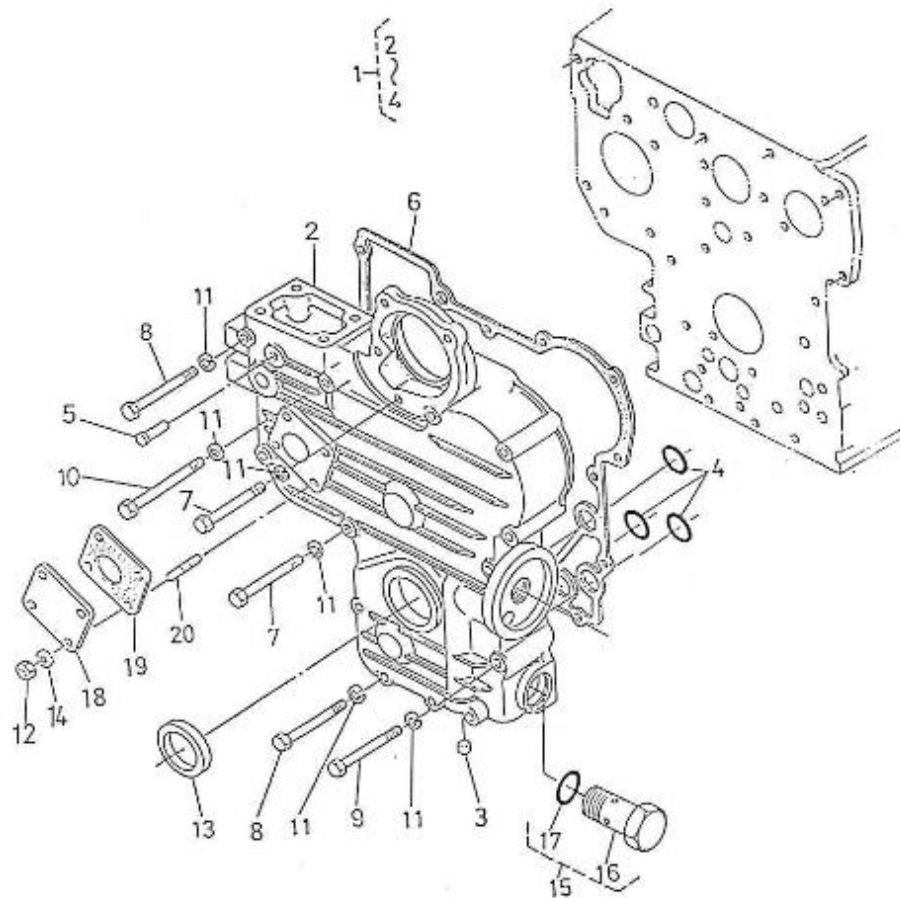

Brand: NanniDiesel

Model: Moteur 3.90HE

Version: Standard

Subassembly: Timing case

N.	Item	Description	Qty	Notes
1	970150201	COVER,TIMING CASE CPL.-HE-	1	
3	970150202	PLUG,PIN	2	
4	970490203	O-RING	3	
5	970490204	PIN,TIMING COVER	1	
6	970490205	GASKET,TIMING CASE -H-	1	
7	970302584	BOLT,HEX M 6X 60	7	
8	970490208	BOLT,M 6X 65	5	
9	970490209	BOLT,M 6X 70	1	
10	970490210	BOLT	1	
11	970119149	WASHER, SPRING D 6	14	
12	970151133	NUT,M 6	4	
13	970490213	SEAL,OIL	1	
14	970119149	WASHER, SPRING D 6	4	
15	970493131	ASSY,VALVE RELIEF	1	
17	970493132	O-RING	1	
18	970490222	COVER,INJ.TIMING	1	
19	970491736	GASKET	1	
20	970490224	STUD	4	

V. 27/03/2006

Pag. 3/55