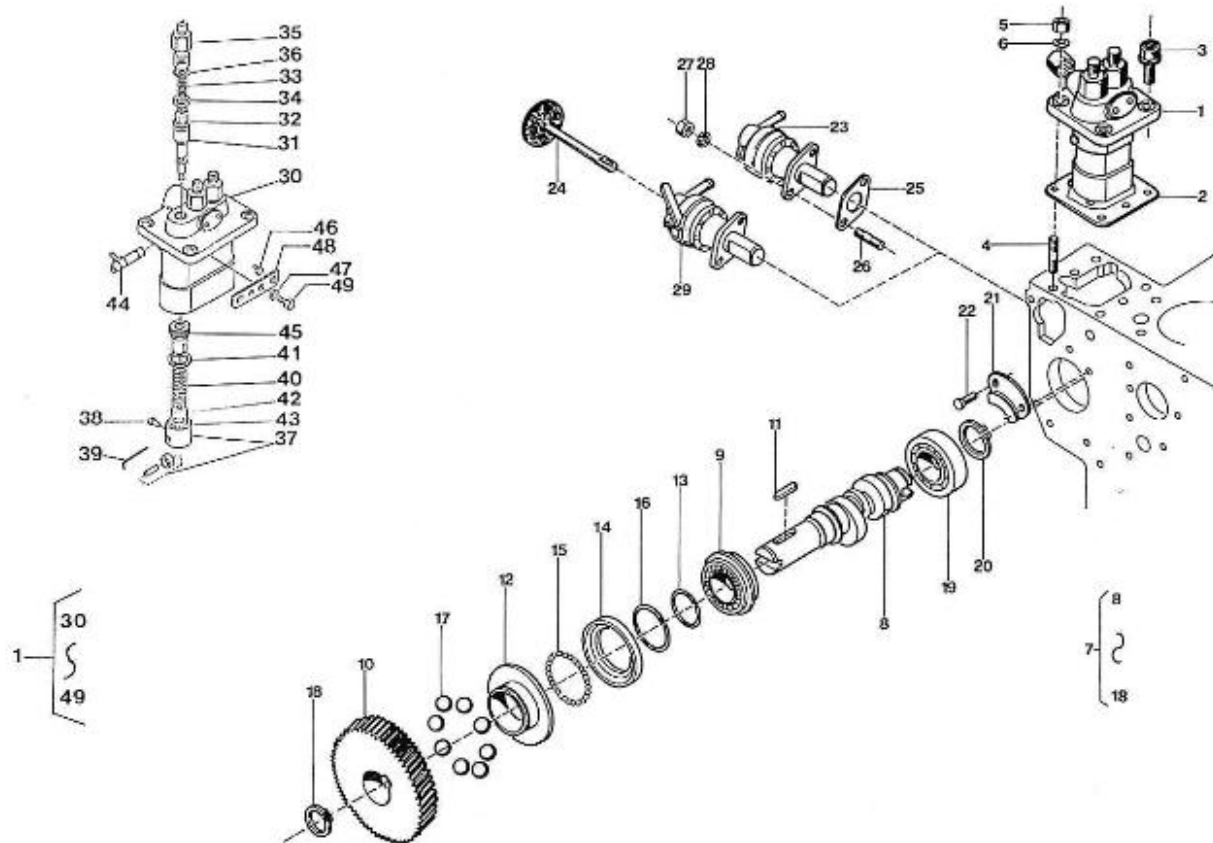

V. 27/03/2006

Pag. 14/55

Brand: NanniDiesel

Model: Moteur 3.90HE

Version: Standard

Subassembly: Injection & Fuel pump

N.	Item	Description	Qty	Notes
1	970502120	PUMP,INJECTION 3. 90 CPL	1	
2	970502111	SHIM,INJECTION PUMP 3. 90	1	
3	970492138	BOLT,M 8X 22	2	
4	970300103	STUD,M 8X 20	2	
5	970490903	NUT,M 8	2	
6	970490904	WASHER,SPRING D 8	2	
7	970502122	CAMSHAFT,FUEL CPL.3. 90	1	
8	970502123	CAMSHAFT,FUEL 3. 90	1	
9	970492124	BEARING,BALL	1	
10	970492125	GEAR,INJ.PUMP	1	
11	970492126	KEY,FEATHER	1	
12	970492127	SLEEVE,GOVERNOR INJ.PUMP	1	
13	970492128	CIR-CLIP,GOVERNOR SLEEVE	1	
14	970492129	CASE,GOVERNOR BALL	1	
15	970492130	BEARING,BALL FUEL CAMSHAFT	30	
16	970492131	CIR-CLIP,GOVERNOR BALL CASE	1	
17	970492132	BEARING,BALL GOVERNOR	8	
18	970491108	CIR-CLIP,EXTERNAL	1	
19	970492134	BEARING,BALL	1	
20	970492135	CIR-CLIP,EXTERNAL	1	
21	970492136	STOPPER,FUEL CAMSHAFT	1	
22	970140123	BOLT ,M 6X12	1	
23	970512501	PUMP,FUEL FEED CPL.MANUAL	1	
24	970492502	DIAPHRAM,FUEL PUMP	1	
25	970492512	GASKET,FUEL PUMP	1	
26	970492513	STUD, M 6X 16	2	
27	970151133	NUT,M 6	2	
28	970119149	WASHER, SPRING D 6	2	
29	970512501	PUMP,FUEL FEED CPL.MANUAL	1	
30	970502120	PUMP,INJECTION 3. 90 CPL	1	
31	970492146	ELEMENT,INJ/PUMP	3	
32	970492147	VALVE,DELIVERY INJ/PUMP	3	
33	970492148	SPRING,DELIVERY VALVE INJ/PUMP	3	
34	970492149	GASKET,DELIVERY VALVE INJ.PUMP	3	
35	970492150	NIPPLE,DELIVERY VALVE INJ/PUMP	3	
36	970492151	O-RING,INJ.PUMP	3	
37	970492156	TAPPET,INJ.PUMP CPL.	3	
38	970492157	PIN,TAPPET GUIDE INJ/PUMP	3	
39	970492158	PIN,CLAMP INJ/PUMP	1	
40	970492159	SPRING,PLUNGER INJ/PUMP	3	
41	970492160	SEAT,SPRING -UPPER-	3	
42	970492161	SEAT,SPRING -LOWER-	3	
43	970492162	SHIM,INJECTION PUMP	1	
44	970492163	RACK,CONTROL INJ/PUMP	1	
45	970492164	SLEEVE,CONTROL INJ/PUMP	3	
46	970492168	PIN,COLLAR INJ/PUMP	2	
47	970119149	WASHER, SPRING D 6	2	
48	970502169	PLATE,ADJUSTING INJ.PUMP 2.60	1	