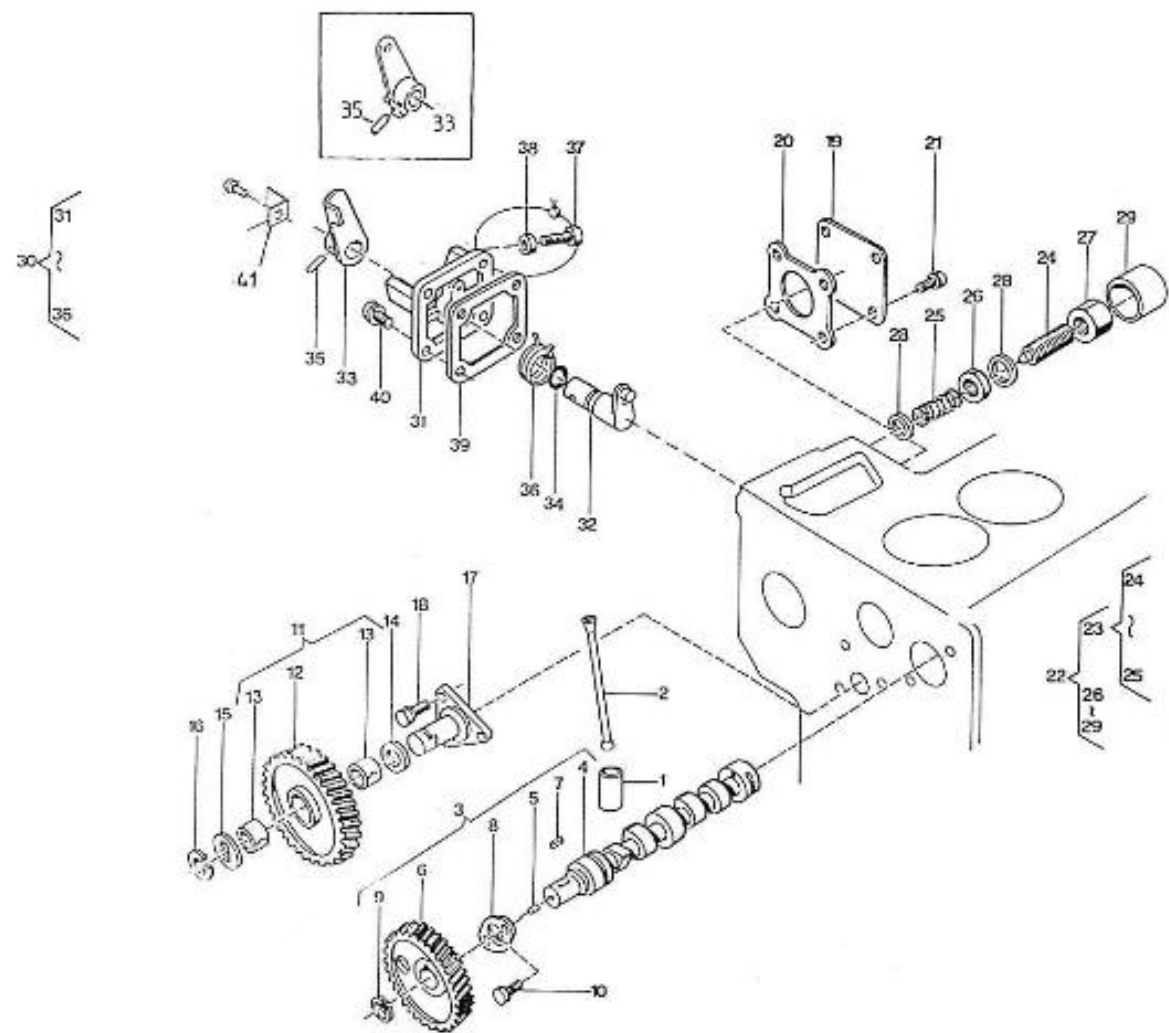

V. 27/03/2006

Pag. 8/55

Brand: NanniDiesel

Model: Moteur 3.90HE

Version: Standard

Subassembly: Camshaft

N.	Item	Description	Qty	Notes
1	970491101	TAPPET	6	
2	970491102	ROD,PUSH	6	
3	970501101	CAMSHAFT,CPL.3. 90	1	
4	970501140	CAMSHAFT,3. 90	1	
5	970491101	TAPPET	2	
6	970491105	GEAR,CAMSHAFT H-HE	1	
7	970491106	KEY,FEATHER	1	
8	970491107	STOPPER,CAMSHAFT	1	
9	970491108	CIR-CLIP,EXTERNAL	1	
10	970490508	BOLT,M 6X 14	2	
11	970491111	GEAR,IDLE CPL.	1	
13	970491112	BUSH,IDLE GEAR	2	
14	970491113	COLLAR,IDLE GEAR N01	1	
15	970491114	COLLAR,IDLE GEAR N02	1	
16	970491115	CIR-CLIP,EXTERNAL	1	
17	970491116	SHAFT,IDLE GEAR	1	
18	970491117	BOLT,M 6X 16	3	
19	970491133	COVER,FUEL CAMSHAFT	1	
20	970491119	GASKET,COVER OIL PUMP	1	
21	970491134	BOLT,M 8X 18	4	
22	970151125	ADJUSTMENT,GOVERNOR CPL.	1	
23	970151126	SCREW,ADJUSTING IDLE CPL.	1	
26	970491129	NUT	1	
27	970491130	NUT,CAP	1	
28	970491131	WASHER,SEAL	2	
29	970491132	CAP,NUT	1	
30	970151127	LEVER,ENGINE STOP CPL.	1	
31	970151128	COVER,INJ.PUMP	1	
34	970151129	O-RING	1	
35	970151130	PIN,SPRING RETAINER	1	
36	970151131	SPRING,INJ.PUMP	1	
37	970141301	BOLT, STOPPER ADJ.	1	
38	970151133	NUT,M 6	1	
39	970492104	GASKET,COVER	1	
40	970490119	BOLT,M 6X 18	4	
41	970302571	SUPPORT,ACC.CONTROL H/HE	1	