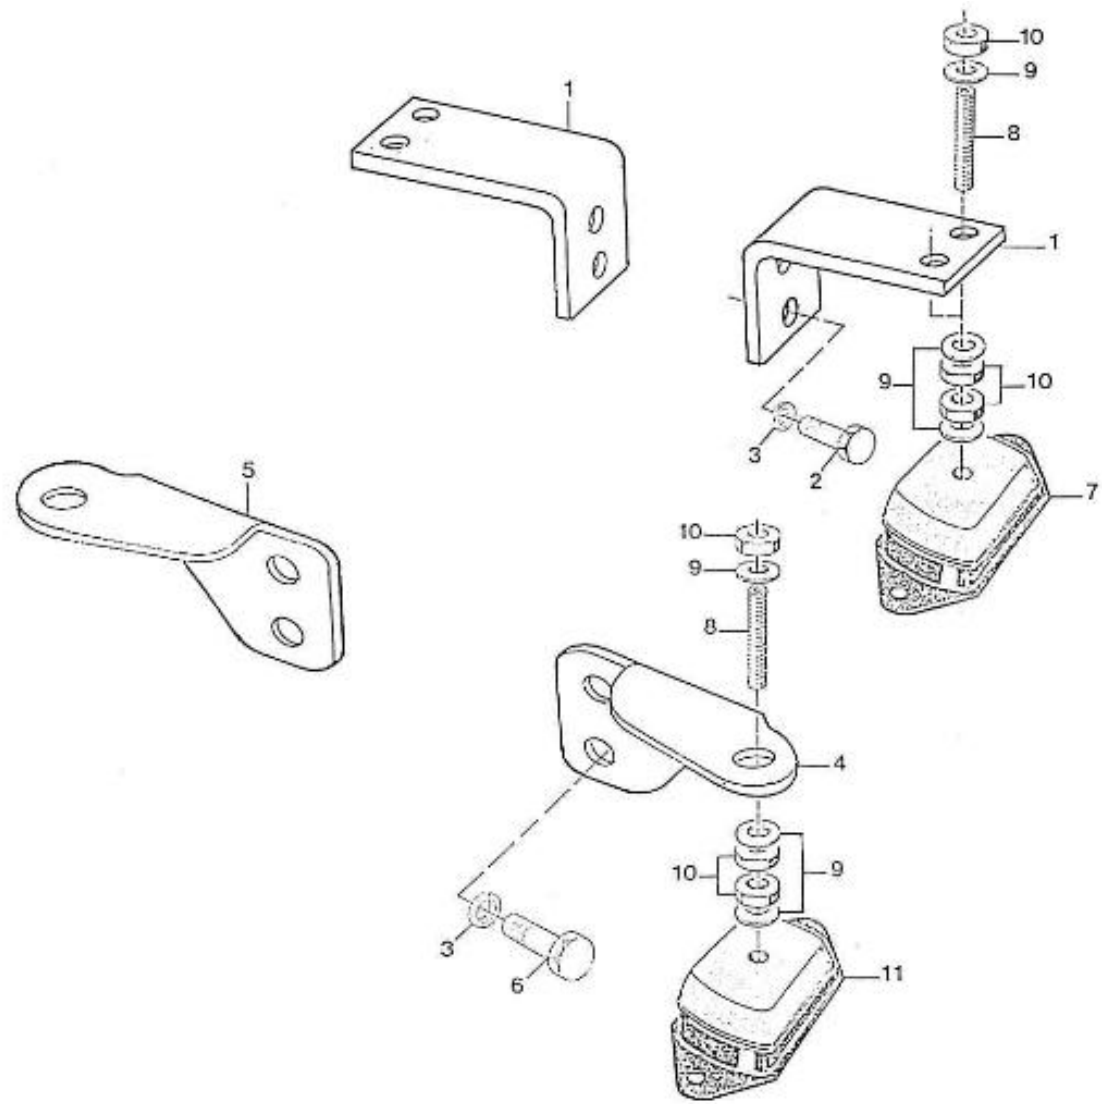

V. 27/03/2006

Pag. 52/55

Brand: NanniDiesel

Model: Moteur 3.90HE

Version: Standard

Subassembly: Engine mount

N.	Item	Description	Qty	Notes
1	970301281	SUPPORT,MOUNT 2.60 3.90 4.110	2	
2	970499051	BOLT,HEX M10X1,25X 30	4	
3	970119136	WASHER,SPRING D10	8	
4	970499045	SUPPORT,MOUNT REAR L	1	
5	970499044	SUPPORT,MOUNT REAR R	1	
6	970649721	BOLT,HEX M10X 30	4	
7	970300722	MOUNT,RUBBER 45 SMALL	4	
8	970300051	STUD,M12X 80	4	
9	970409153	WASHER,PLAIN D12	12	
10	970607318	NUT, M12	12	
12	970301083	MOUNT,RUBBER CPL.45 SMALL	1	