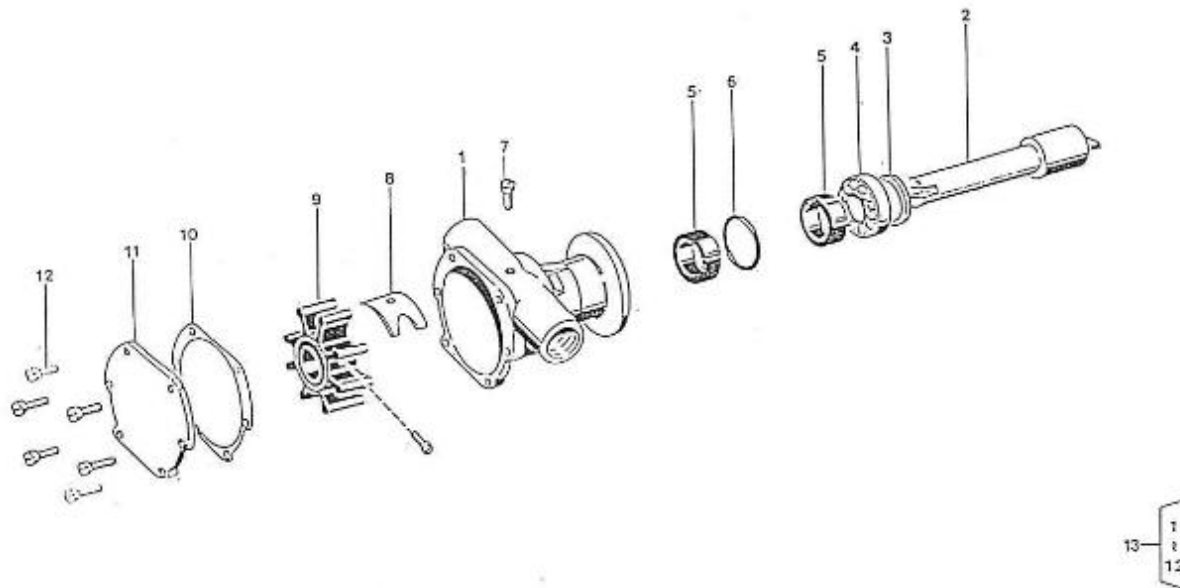

Brand: NanniDiesel

Model: Moteur 3.90HE

Version: Standard

Subassembly: Sea water pump

N.	Item	Description	Qty	Notes
1	970303689	HOUSING,WATER PUMP F4B-9	1	
2	970303690	SHAFT,WATER PUMP F4B-9	1	
3	970303693	RING,RETAINING WATER PUMP F4B-	1	
4	970303692	BEARING,CASE WATER PUMP F4B-9	2	
5	970434031	RING,SEAL OIL W/PUMP F35B-9	2	
6	970307744	O-RING	1	
7	970303687	SCREW,CAM WATER PUMP	1	
8	970504034	CAM,WATER PUMP F4B-9	1	
9	970434013	IMPELLER,WATER PUMP F 4B D 12	1	
10	970504028	GASKET,F4B-9	1	
11	970303691	COVER,WATER PUMP F4B-9	1	
12	970303686	SCREW,COVER W/PUMP F35B-9	6	
13	970504001	PUMP,WATER FB4-9	1	

V. 27/03/2006

Pag. 27/55