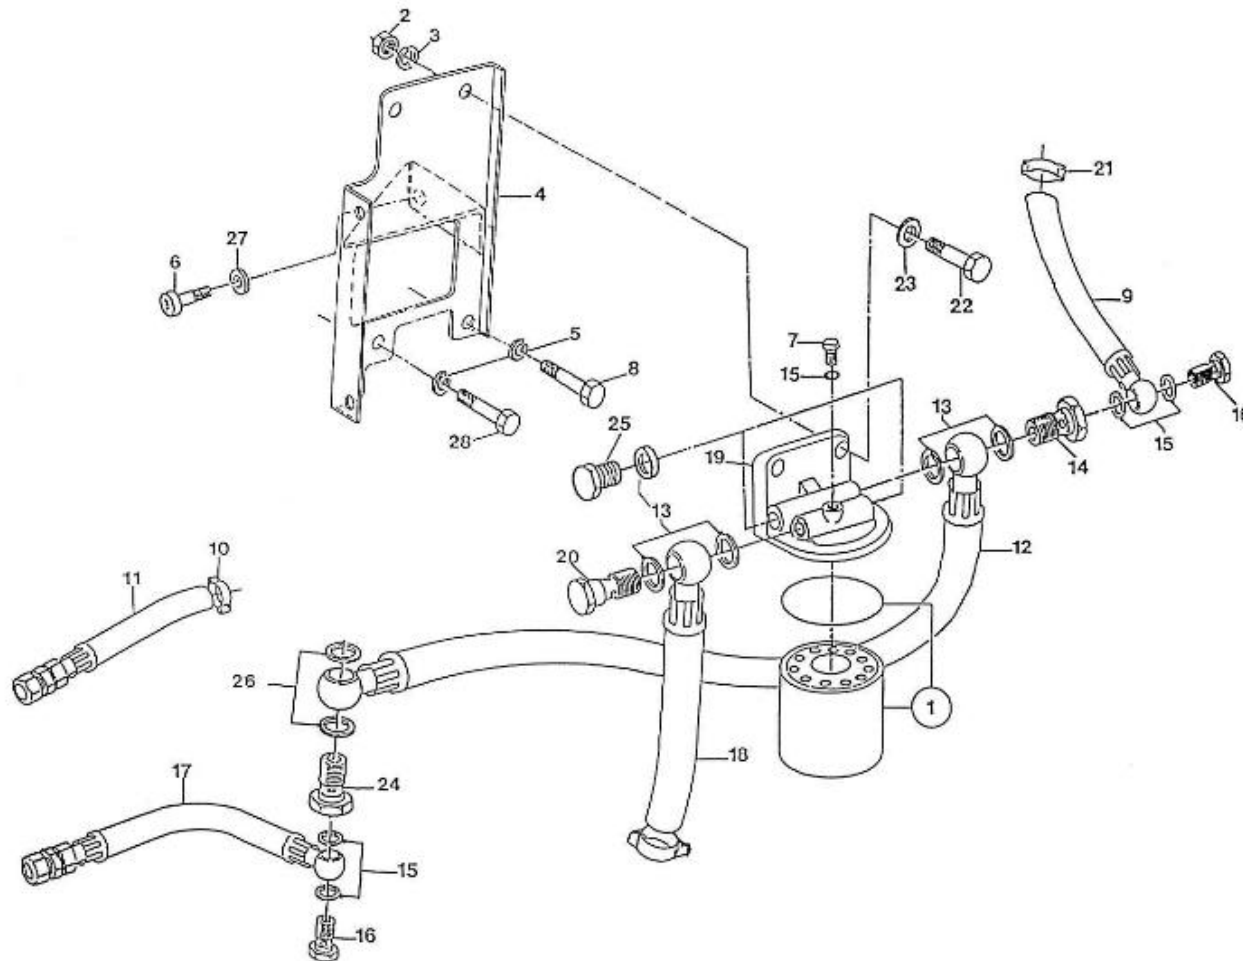

Brand: NanniDiesel

Model: Moteur 3.90HE

Version: Standard

Subassembly: Fuel filter Assy.

N.	Item	Description	Qty	Notes
1	970622350	FILTER,FUEL	1	
2	970119143	NUT, M10	2	
3	970119136	WASHER,SPRING D10	2	
4	970304076	SUPPORT,FUEL FILTER ELEMENT H-	1	
5	970119149	WASHER, SPRING D 6	2	
6	970639903	BOLT,HEX M 8X 16	1	
7	970832061	BOLT	1	
8	970497323	BOLT,HEX M 6X 80	1	
9	970302166	HOSE,FUEL LEAKAGE CPL.D 3 L= 3	1	
10	970302585	CLAMP,TWO-EAR 11-13	1	
11	970300995	HOSE,FUEL SUPPLY CPL H/HE	1	
12	970492320	HOSE,FUEL SUPPLY INJ.PUMP CPL.	1	
13	970300306	GASKET,RING D14	6	
14	970300327	BOLT,BANJO M14X1,5XM8	1	
15	970300288	GASKET,M8	4	
16	970432133	BOLT,BANJO M 8	2	
17	970300994	HOSE,FUEL RETURN CPL H/HE	1	
18	970492310	HOSE,FUEL SUPPLY FILTER CPL.H/	1	
19	970302494	SUPPORT,FUEL FILTER ELEMENT H-	1	
20	970432515	BOLT,BANJO M14X1,5	1	
21	970310171	CLAMP	1	
22	970635508	BOLT,HEX M10X 25	2	
23	970119135	WASHER,PLAIN D10	2	
24	970302159	BOLT,BANJO M12X1,5 - M8X1	1	
25	970875506	PLUG	2	
26	970300325	RING,SEAL D12	2	
27	970119138	WASHER,SPRING D 8	1	
28	970302213	BOLT,HEX M 6X 70	1	

V. 27/03/2006

Pag. 18/55