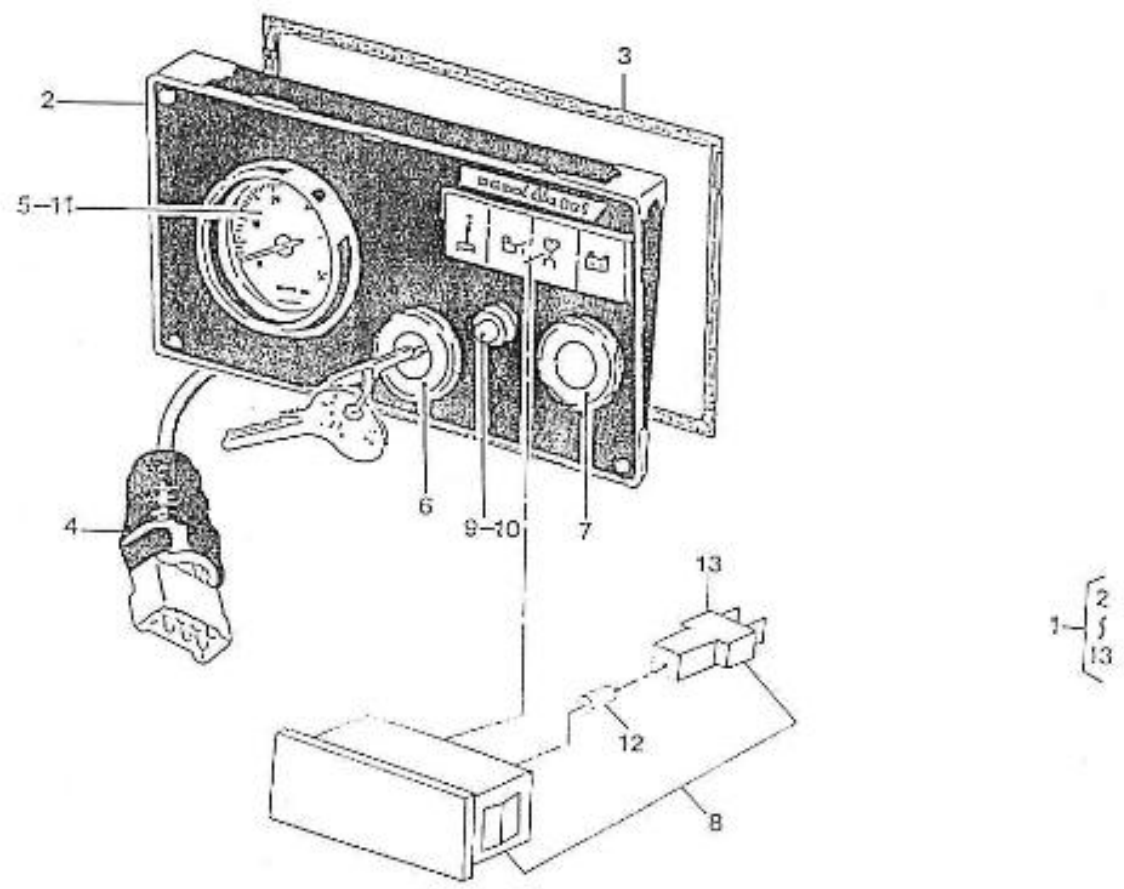

Brand: NanniDiesel
Model: Moteur 3.90HE
Version: Standard
Subassembly: Instrument panel STD

N.	Item	Description	Qty	Notes
1	970856000	PANEL	1	
2	970856009	+++ PLUS DIFFUSE ++++++ TABLEAU NU	1	
3	970856010	+++ PLUS DIFFUSE ++++++ JOINT	1	
4	970856002	+++ PLUS DIFFUSE ++++++ CABLAGE TABLEAU	1	
5	970856001	REVOLUTION COUNTER	1	
6	970850404	SWITCH STARTER	1	
7	970856004	BUZZER	1	
8	970856005	LIGTH WARNING	1	
9	970856006	FUSE	1	
10	970856007	SOCKET	1	
11	970856008	+++ PLUS DIFFUSE ++++++ AMPOULE 12V 3 AMP.	1	
12	970856011	BULB 12V-2W	4	
13	970856005	LIGTH WARNING	1	

V. 27/03/2006

Pag. 38/55