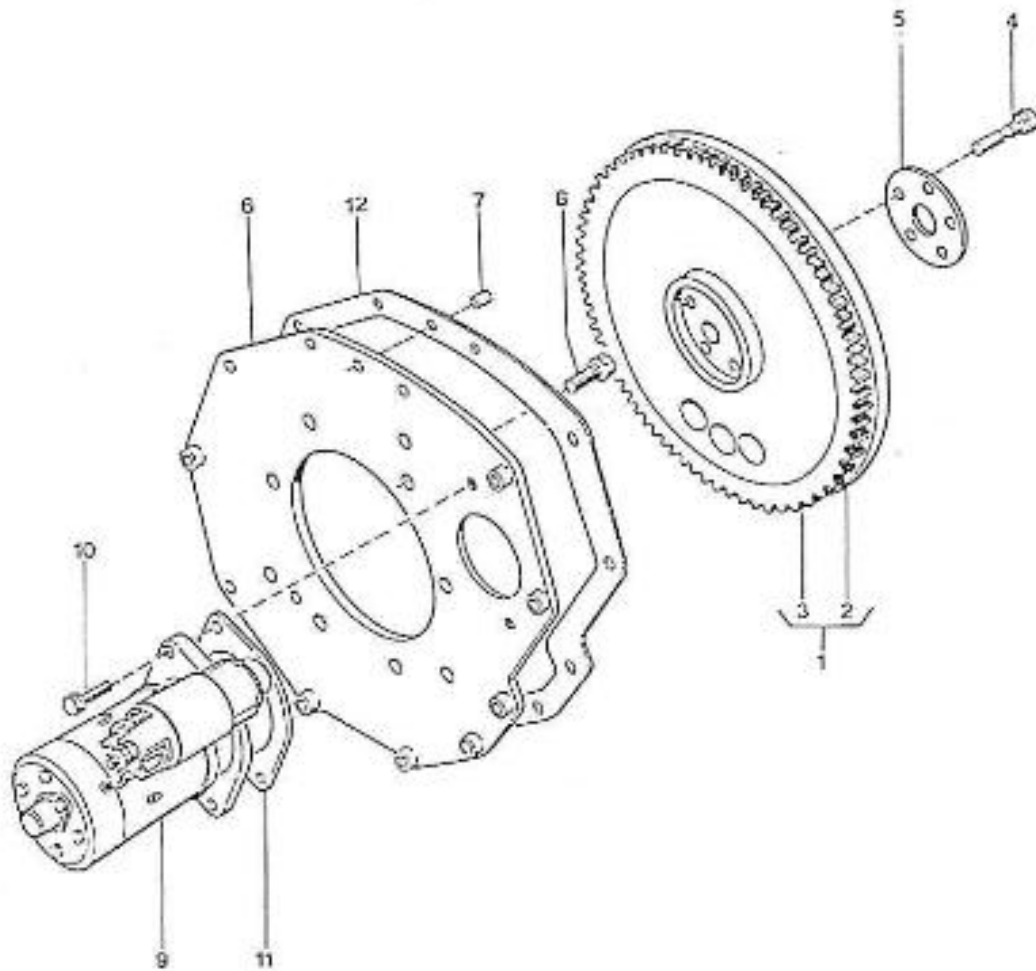

Brand: NanniDiesel	N.	Item	Description	Qty	Notes
Model: Moteur 3.90HE	1	970161702	FLYWHEEL,CPL.3. 90	1	
Version: Standard	3	970491703	GEAR,FLYWHEEL	1	
Subassembly: Flywheel	4	970491705	BOLT,FLYWHEEL	5	
	5	970491706	WASHER,FLYWHEEL	1	
	6	970491707	PLATE,REAR END 2. 60-3.90-4.11	1	
	7	970490111	PIN,CYLINDRICAL	1	
	8	970491709	BOLT,REAR END PLATE	8	
	9	970497303	STARTER,MOTOR 12V 0,8KW 1P	1	
	10	970409603	BOLT,HEX M 8X 25	2	
	11	970497328	GASKET,STARTER 2.60-3.90	1	
	12	970151706	GASKET,REAR END PLATE	1	

V. 27/03/2006

Pag. 13/55