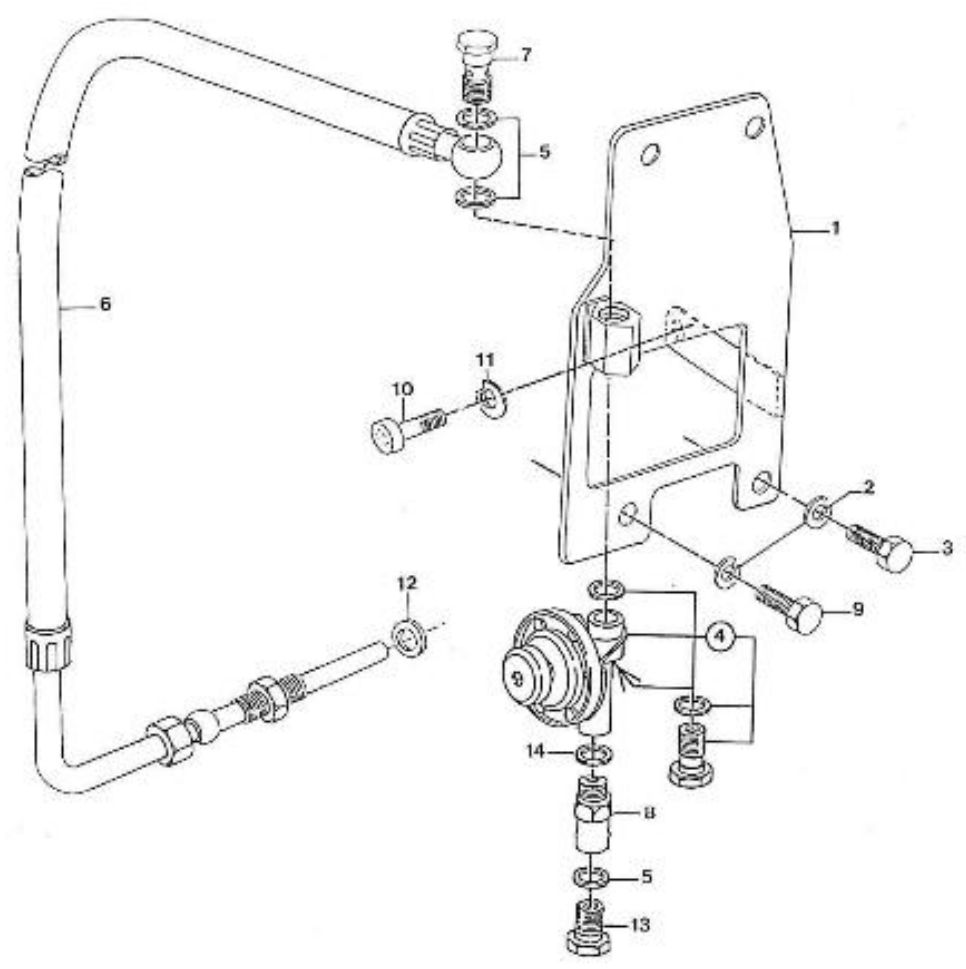

Brand: NanniDiesel

Model: Moteur 3.90HE

Version: Standard

Subassembly: Oil extraction pump

N.	Item	Description	Qty	Notes
1	970307094	SUPPORT	1	
2	970119149	WASHER, SPRING D 6	2	
3	970497323	BOLT, HEX M 6X 80	1	
4	970301416	PUMP, OIL EXTRACTION	1	
5	970300430	GASKET, RING D10	1	
6	970302491	PIPE, OIL EXTRACTION CPL. 3.90H/	1	
7	970432515	BOLT, BANJO M14X1,5	1	
8	970302488	+++ PLUS DIFFUSE ++++++ RACCORD M14X1.5	1	
9	970302213	BOLT, HEX M 6X 70	1	
10	970300260	BOLT, SOCK M 8X 20	1	
11	970119138	WASHER, SPRING D 8	1	
12	970300325	RING, SEAL D12	1	
13	970574514	BOLT, HEX M10X 16	1	
14	970300306	GASKET, RING D14	2	

V. 27/03/2006

Pag. 29/55