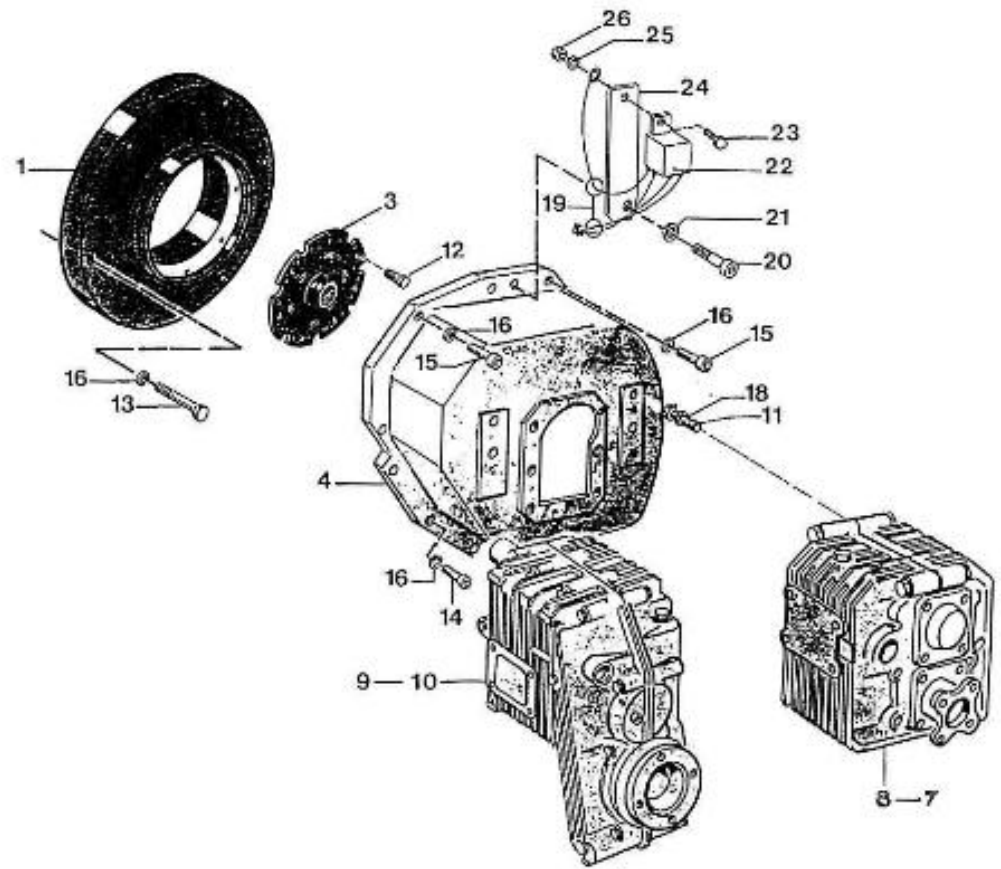

Brand: NanniDiesel

Model: Moteur 3.90HE

Version: Standard

Subassembly: Flywheel housing

N.	Item	Description	Qty	Notes
1	970511701	SUPPORT,DAMPERPLATE 4.110H ALU	1	
2	970302569	+++ PLUS DIFFUSE ++++++ KIT RELAIS	1	
3	970776050	DAMPERPLATE,121 DIN	1	
4	970498001	HOUSING,FLYWHEEL H-HE	1	
7	970776011	GEARBOX,HBW100 -1,79R	1	
8	970776012	GEARBOX,HBW100 -2,72R	1	
9	970776340	GEARBOX	1	
10	970776335	GEARBOX	1	
11	970119141	BOLT,HEX M8X 20	6	
12	970119147	BOLT, SOCK M 6X12	8	
13	970024016	BOLT,HEX M 8X 40	6	
14	970119146	BOLT, SOCK M8X 30	9	
15	970635917	BOLT,SOCK M 8X 40	2	
16	970119139	WASHER,CORRUGATED D8	20	
17	970027322	NUT,M 8	10	
18	970119138	WASHER,SPRING D 8	4	
19	970302570	WIRING,KIT RELAIS KUBOTA START	1	
20	970301280	BOLT,HEX M 8X 90	1	
21	970119138	WASHER,SPRING D 8	1	
22	970300716	RELAIS,12V-30A -BOSCH-	1	
23	970300317	BOLT,HEX M 5X 16	1	
24	970302565	+++ PLUS DIFFUSE ++++++ SUPPORT RELAIS	1	
25	970300318	WASHER,SPRING D 5	1	
26	970609904	NUT,M 5	1	

V. 27/03/2006

Pag. 50/55