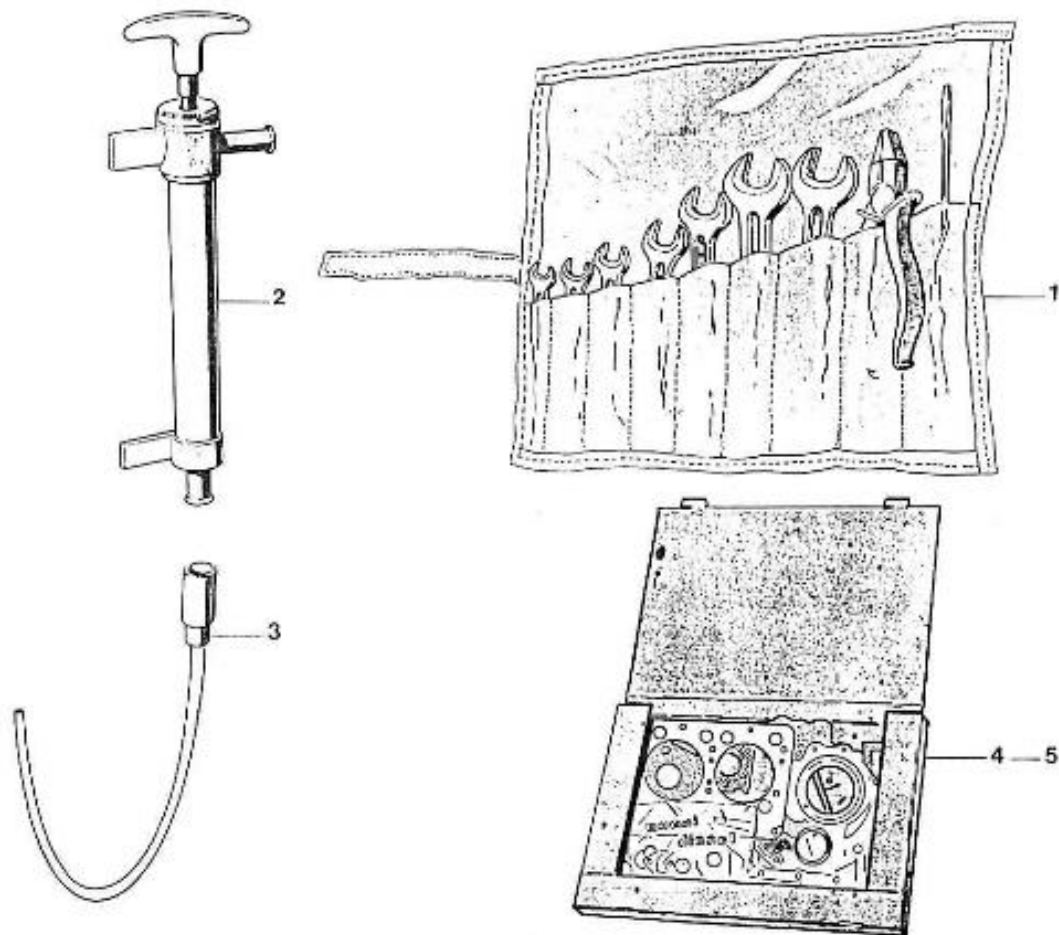

Brand: NanniDiesel	N.	Item	Description	Qty	Notes
Model: Moteur 3.90HE	1	970609901	KIT,TOOLS	1	
Version: Standard	2	970439302	PUMP,OIL EXTRACTION	1	
Subassembly: Tools gasket set	3	970310401	PIPE	1	
	4	970169010	GASKET SET	1	
	5	970169003	SET,GASKET MARINE 3. 90HE	1	

V. 27/03/2006

Pag. 52/55