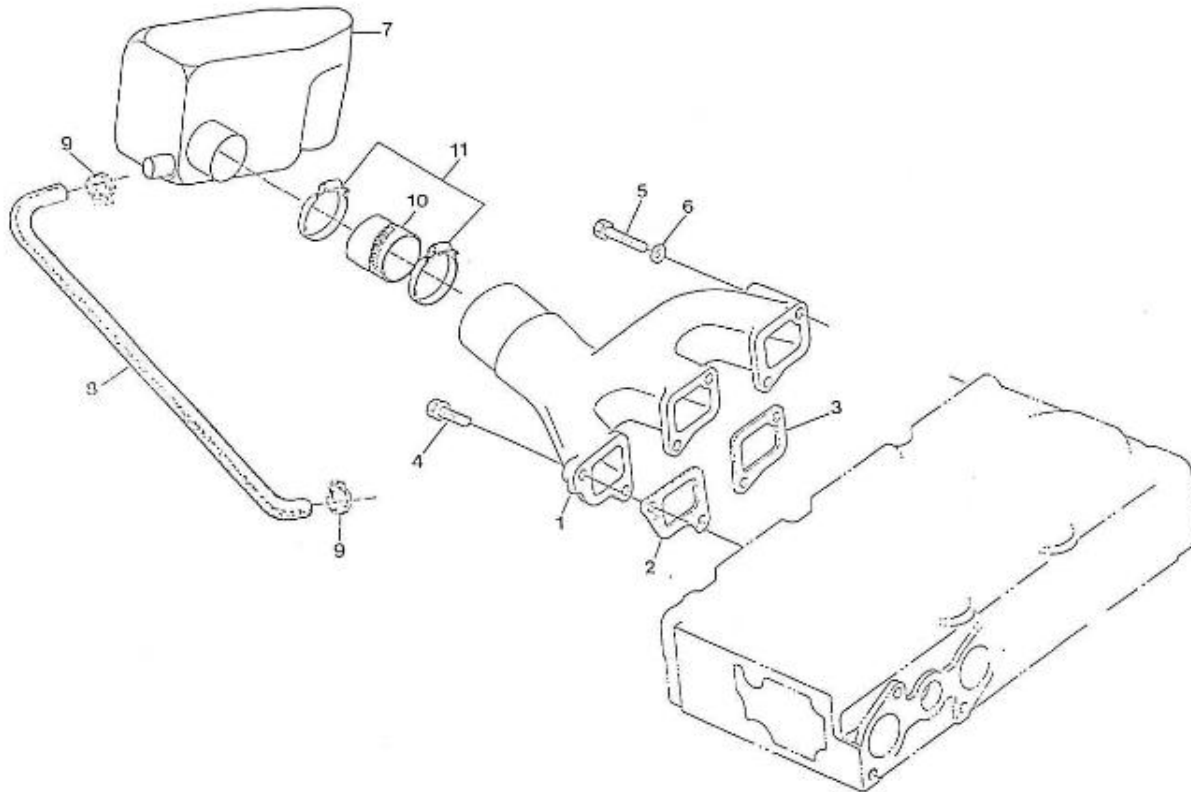

Brand: NanniDiesel

Model: Moteur 3.90HE

Version: Standard

Subassembly: Intake manifold

N.	Item	Description	Qty	Notes
1	970505101	MANIFOLD,INTAKE 3. 90	1	
2	970495102	GASKET,INTAKE MANIFOLD N01 H-H	1	
3	970495103	GASKET,INTAKE MANIFOLD N02 H-H	2	
4	970491536	BOLT,M 6X 20	4	
5	970165105	BOLT	1	
6	970119149	WASHER, SPRING D 6	7	
7	970301330	FILTER,AIR HE	1	
8	970496045	HOSE,CARTER DEAIR	1	
9	970439306	CLAMP,HOSE 11-17	2	
10	970301612	HOSE,AIR FILTER 3. 90-4.110/HE	1	
11	970634621	CLAMP,HOSE 44-56	2	

V. 27/03/2006

Pag. 28/55