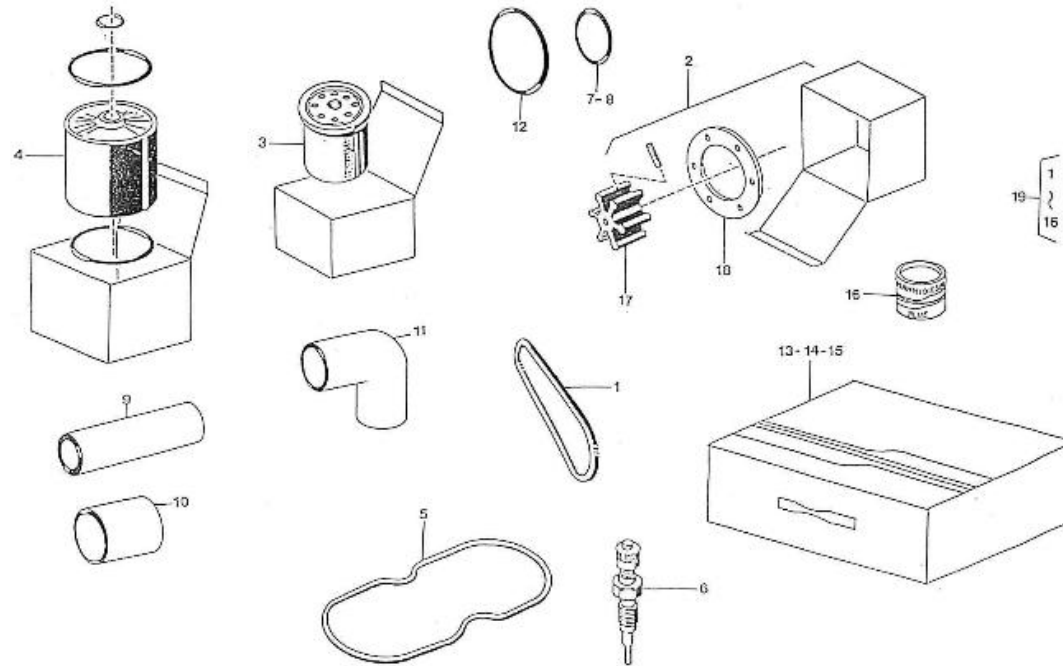

V. 27/03/2006

Pag. 53/55

Brand: NanniDiesel

Model: Moteur 3.90HE

Version: Standard

Subassembly: Spare parts kit

N.	Item	Description	Qty	Notes
1	970300706	V-BELT,SPZ 950 LW	1	
2	970504029	REPAIR KIT	1	
3	970493150	FILTER,OIL	1	
4	970875102	FILTER	1	
5	970500502	GASKET,COVER CYL:HEAD 3. 90	1	
6	970152116	GLOWPLUG,H-HE	1	
7	970154025	O-RING,28,17X3,53	1	
8	970164025	O-RING	1	
9	970300245	HOSE,D25 L= 350	1	
10	970300243	HOSE,D32 L= 35	1	
11	970300269	ELBOW,WATERPUMP HE	1	
12	970604617	O-RING,59,69X5,34	2	
13	970310008	CASE	1	
14	970301347	INSERT,CASE	1	
15	970301348	INSERT,CASE BOTTOM	1	
16	970301521	PAINT,NANNI BLUE 125CC	1	
17	970434013	IMPELLER,WATER PUMP F 4B D 12	1	
18	970504028	GASKET,F4B-9	1	
19	970301547	CASE,SPARE PARTS CPL.3. 90HE	1	