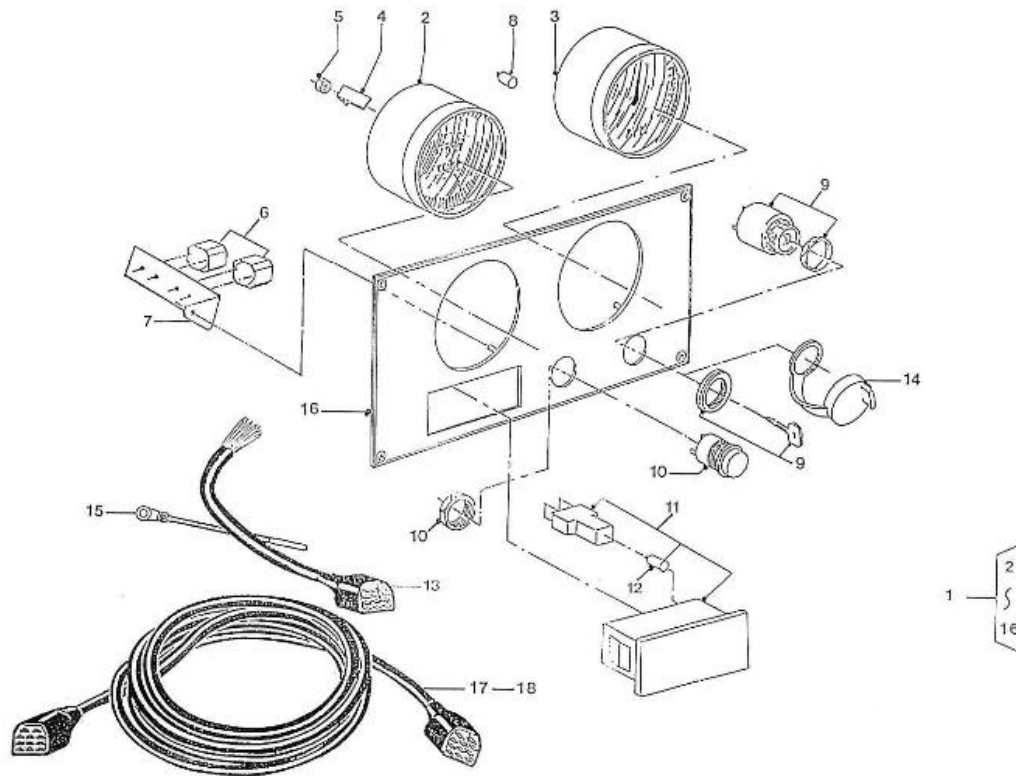

V. 27/03/2006

Pag. 44/55

Brand: NanniDiesel

Model: Moteur 3.90HE

Version: Standard

Subassembly: Panel 2 instruments

N.	Item	Description	Qty	Notes
1	970302672	PANEL,2 INSTRUMENTS 12V CPL VD	1	
2	970301662	GAUGE,VDO,TEMP/VOLT 40-120,8-1	1	
3	970301642	GAUGE,VDO,TACH,4000 12-24V 2P	1	
4	970300920	CLAMP,INSTRUMENTS	8	
5	970301191	NUT,M 4 A2	8	
6	970302684	BUZZER,SONITRON SMA 24A P17.05	2	
7	970310182	SUPPORT	1	
8	970856011	BULB 12V-2W	2	
9	970302667	SWITCH,BOSCH STARTER + GLOWING	1	
10	970300967	BUTTON,PUSH	1	
11	970856005	LIGTH WARNING	1	
12	970856011	BULB 12V-2W	4	
13	970302663	WIRING,PANEL 2INSTR. ADDITION	1	
14	970304021	COVER	1	
15	970304019	CABLEBINDER,PLASTIC 4.8X195	1	
16	970302669	PLATE,PANEL 2 INSTR W/SW GLOW/	1	
17	970302665	WIRING,INTERMEDIATE 4MTR 11POS	1	
18	970302666	WIRING,INTERMEDIATE 8MTR 11POS	1	