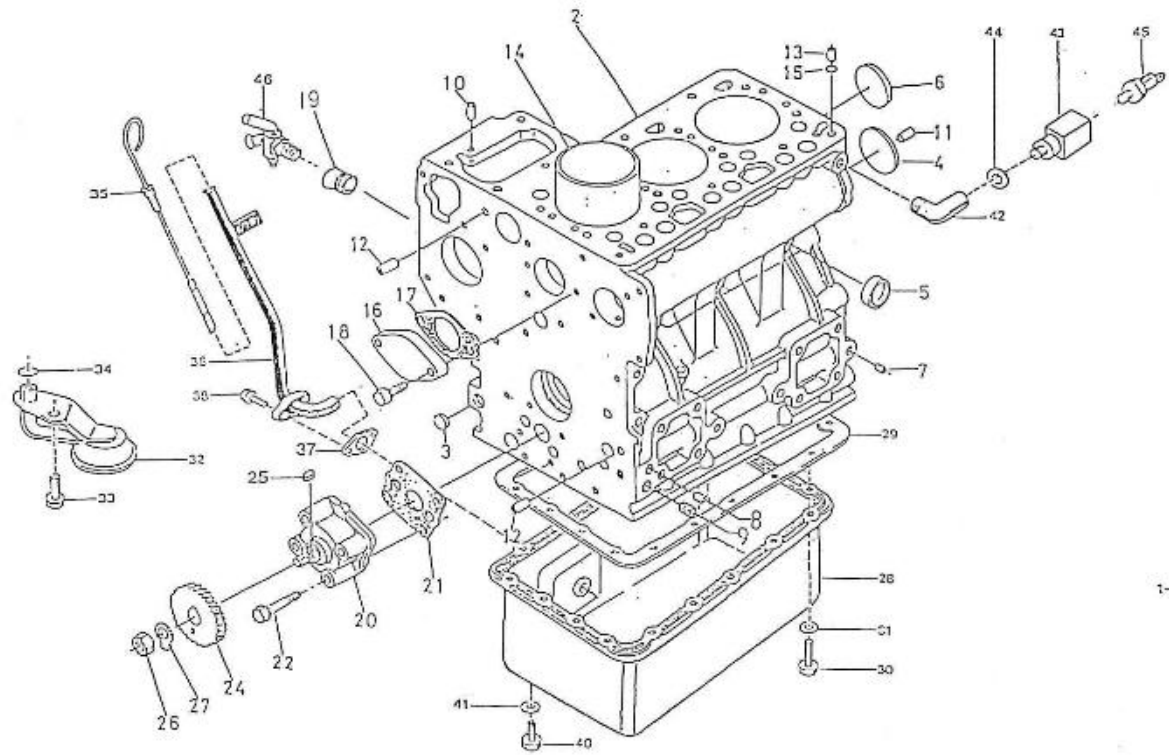

Model: Moteur 3.90HE

Version: Standard

Subassembly: Crank case / Cylinders

N.	Item	Description	Qty	Notes
1	970160101	CRANKCASE,CPL.3. 90	1	
3	970490103	CAP,FREEZE	3	
4	970490104	CAP,FREEZE	1	
5	970490908	PLUG	5	
6	970490106	CAP,FREEZE	1	
7	970490107	PLUG,SOCK	6	
8	970490108	PLUG,SOCK	3	
9	970490109	PLUG,SOCK	1	
10	970490122	PIN,CYLINDRICAL	2	
11	970490111	PIN,CYLINDRICAL	2	
12	970490113	PIN,PIPE	2	
13	970490112	PIN,PIPE	1	
14	970150115	LINER,CYLINDER H-HE	3	
15	970490116	O-RING	1	
16	970490117	COVER,WATER CRANKCASE	1	
17	970490118	+++ PLUS DIFFUSE ++++++ JOINT BRIDE	1	
18	970490119	BOLT,M 6X 18	2	
19	970504046	NIPPLE,REDUCTION 3/4	1	
20	970493114	PUMP,OIL CPL.	1	
21	970493115	GASKET,OIL PUMP	1	
22	970493116	BOLT	4	
24	970153117	GEAR,OIL PUMP DRIVE	1	
25	970493118	KEY,FEATHER H-HE	1	
26	970493119	NUT,M10	1	
27	970493120	WASHER,CLAW D10	1	
28	970160121	PAN,OIL 3. 90	1	
29	970500110	GASKET,OIL PAN 3. 90	1	
30	970490123	BOLT,M10X 9	18	
31	970119149	WASHER, SPRING D 6	18	
32	970163126	FILTER,OIL PAN 3. 90-4.110	1	
33	970490919	BOLT,M 8X 16	1	
34	970493129	O-RING,OIL FILTER 3.90	1	
35	970160140	DIPSTICK,OIL LEVEL 3.90/HE	1	
36	970160141	GUIDE,TUBE OIL DIPSTICK 3.90/H	1	
37	970490142	GASKET,OIL GAUGE	1	
38	970490119	BOLT,M 6X 18	2	
40	970490127	PLUG, OIL DRAIN	1	
41	970432132	GASKET,RING	1	
42	970493207	ELBOW,1/8X10X1,5MF	1	
43	970493203	FITTING,PRESS SWITCH M10	1	
44	970300430	GASKET,RING D10	1	
45	970851700	SWITCH,OIL	1	
46	970160114	PLUG,DRAIN	1	

V. 27/03/2006

Pag. 2/55