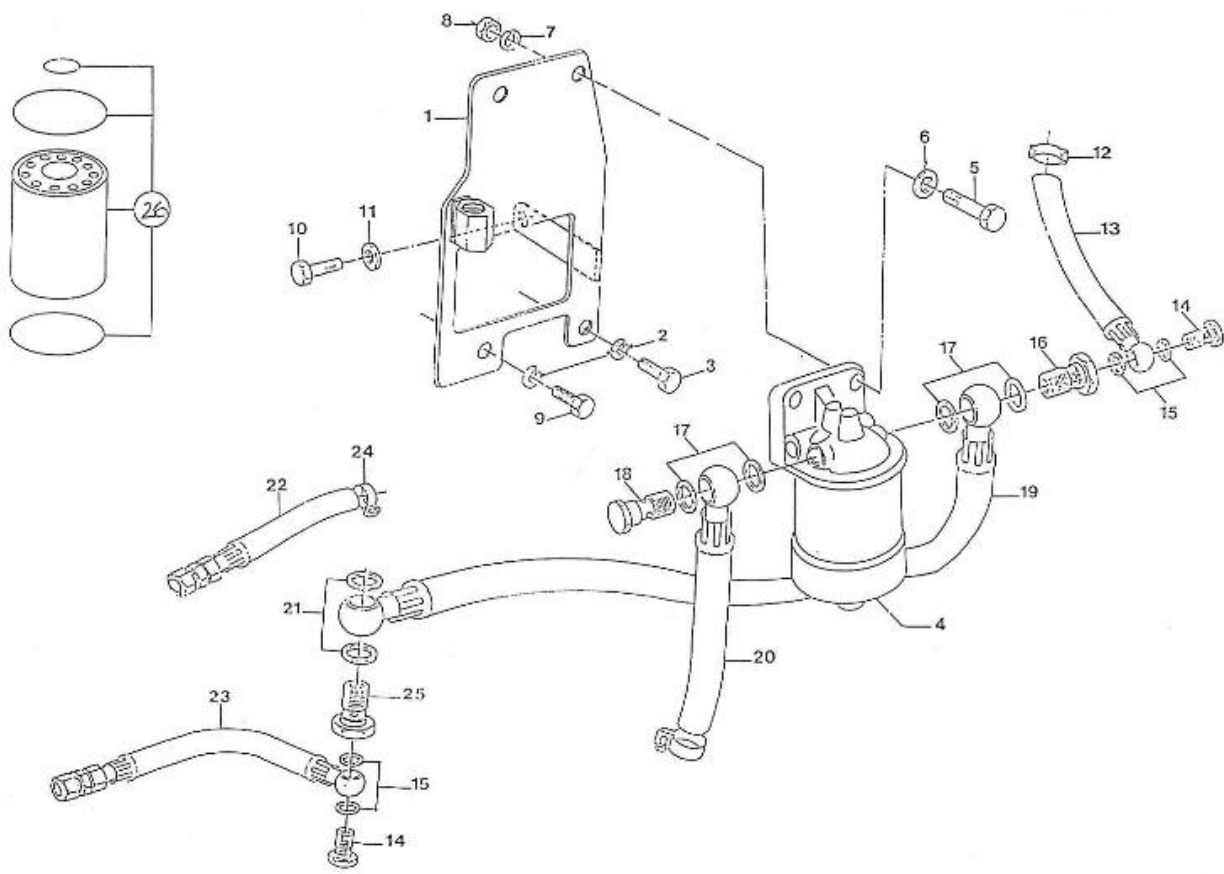

Brand: NanniDiesel

Model: Moteur 3.90HE

Version: Standard

Subassembly: Fuel filter Assy.

N.	Item	Description	Qty	Notes
1	970307094	SUPPORT	1	
2	970119149	WASHER, SPRING D 6	2	
3	970497323	BOLT, HEX M 6X 80	1	
4	970875100	FILTER	1	
5	970644008	BOLT, HEX M10X 35	2	
6	970119135	WASHER, PLAIN D10	2	
7	970119136	WASHER, SPRING D10	2	
8	970119143	NUT, M10	2	
9	970302213	BOLT, HEX M 6X 70	1	
10	970639903	BOLT, HEX M 8X 16	1	
11	970119138	WASHER, SPRING D 8	1	
12	970310171	CLAMP	1	
13	970302498	HOSE, FUEL LEAKAGE CPL. D 3 L= 4	1	
14	970432133	BOLT, BANJO M 8	2	
15	970300288	GASKET, M8	4	
16	970300327	BOLT, BANJO M14X1,5XM8	1	
17	970300306	GASKET, RING D14	4	
18	970432515	BOLT, BANJO M14X1,5	1	
19	970492320	HOSE, FUEL SUPPLY INJ. PUMP CPL.	1	
20	970492310	HOSE, FUEL SUPPLY FILTER CPL. H/	1	
21	970300325	RING, SEAL D12	2	
22	970300995	HOSE, FUEL SUPPLY CPL H/HE	1	
23	970300994	HOSE, FUEL RETURN CPL H/HE	1	
24	970439306	CLAMP, HOSE 11-17	1	
25	970302159	BOLT, BANJO M12X1,5 - M8X1	1	
26	970875102	FILTER	1	

V. 27/03/2006

Pag. 17/55