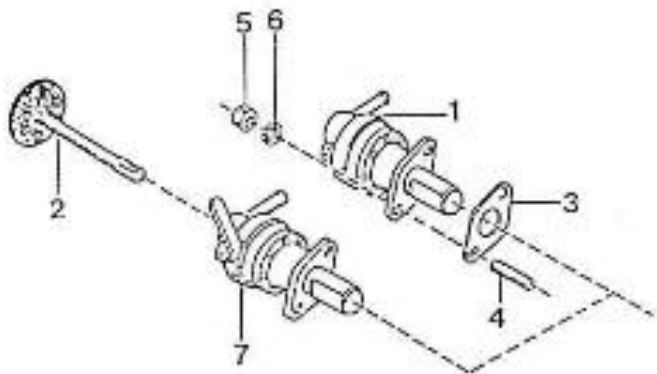

Brand: NanniDiesel	N.	Item	Description	Qty	Notes
Model: Moteur 3.90HE	1	970512501	PUMP,FUEL FEED CPL.MANUAL	1	
Version: Standard	2	970492502	DIAPHRAM,FUEL PUMP	1	
Subassembly: Fuel feed pump	3	970492512	GASKET,FUEL PUMP	1	
	4	970492513	STUD, M 6X 16	2	
	5	970151133	NUT,M 6	2	
	6	970119149	WASHER, SPRING D 6	2	
	7	970512501	PUMP,FUEL FEED CPL.MANUAL	1	

V. 27/03/2006

Pag. 14/55