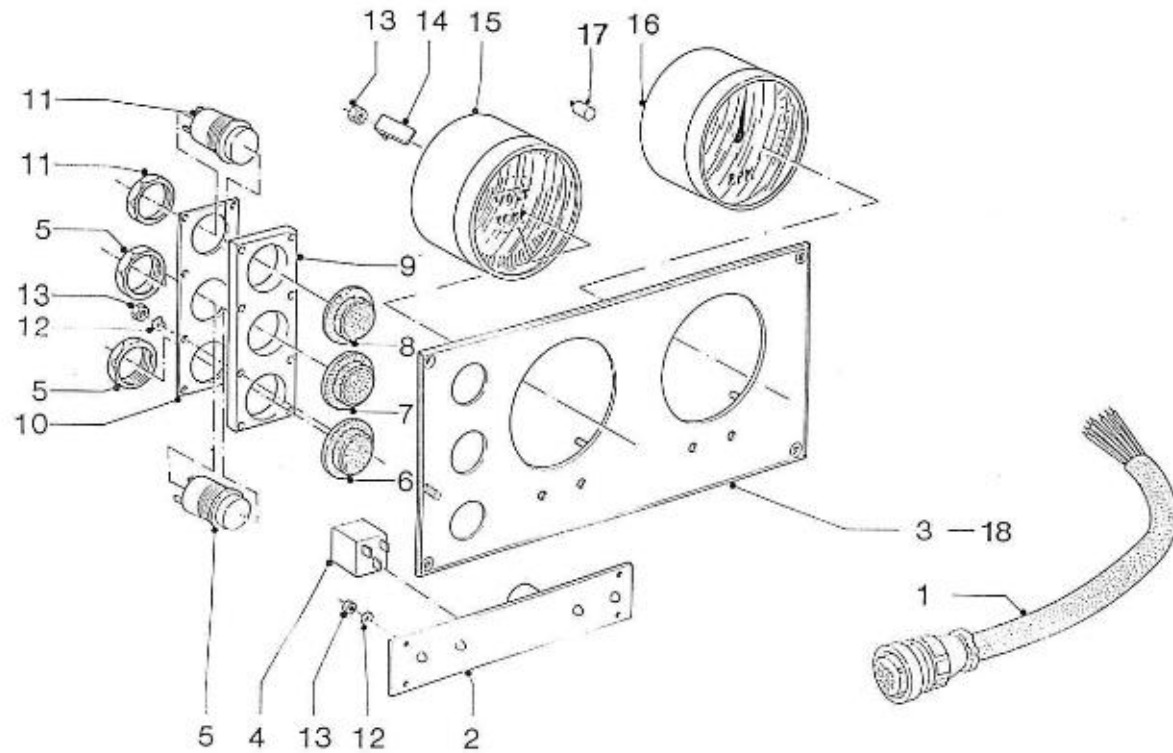

Brand: NanniDiesel

Model: Moteur 3.90HE

Version: Standard

Subassembly: Instrument panel

N.	Item	Description	Qty	Notes
1	970301586	+++ PLUS DIFFUSE ++++++ RALLONGE	1	
2	970301712	+++ PLUS DIFFUSE ++++++ CABLAGE	1	
3	970301697	+++ PLUS DIFFUSE ++++++ PLATINE TABLEAU 2	1	
4	970301846	RELAIS,12V-30A	1	
5	970301576	BUTTON,PUSH -STOP/GLOW-	2	
6	970301737	+++ PLUS DIFFUSE ++++++ BOUTON POUSSOIR	1	
7	970301573	+++ PLUS DIFFUSE ++++++ BOUTON POUSSOIR	1	
8	970301574	+++ PLUS DIFFUSE ++++++ BOUTON POUSSOIR	1	
9	970301738	+++ PLUS DIFFUSE ++++++ JOINT DE TABLEAU	1	
10	970301739	+++ PLUS DIFFUSE ++++++ SUPPORT DE	1	
11	970301575	BUTTON,PUSH -START-	1	
12	970301192	WASHER,PLAIN D 4	18	
13	970301191	NUT,M 4 A2	18	
14	970300920	CLAMP,INSTRUMENTS	4	
15	970301662	GAUGE,VDO,TEMP/VOLT 40-120,8-1	1	
16	970301642	GAUGE,VDO,TACH,4000 12-24V 2P	1	
17	970856011	BULB 12V-2W	1	
18	970301550	PANEL,2 INSTRUMENTS 12V CPL VD	1	

V. 27/03/2006

Pag. 43/55