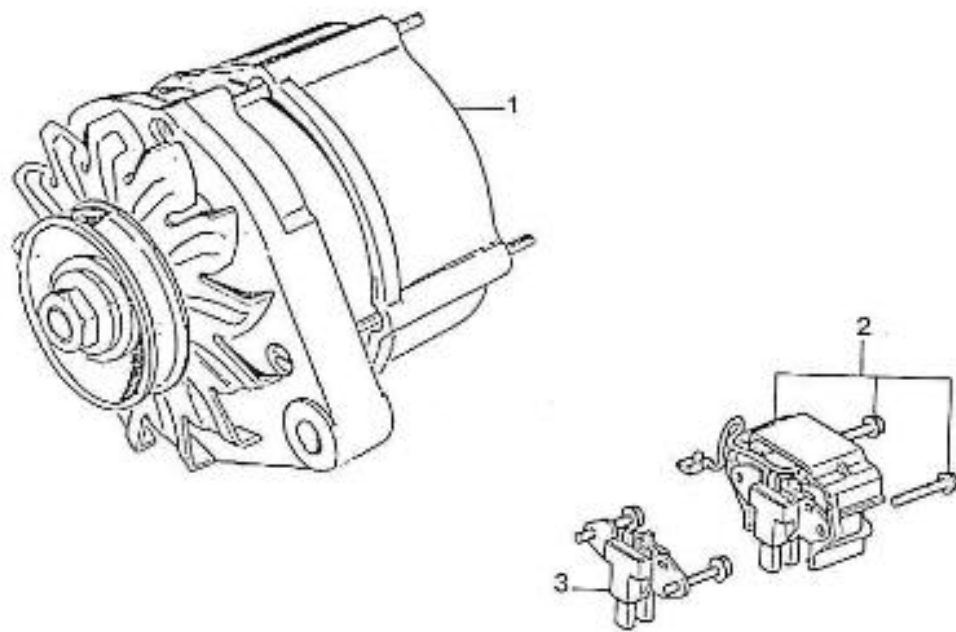

Brand: NanniDiesel		N.	Item	Description	Qty	Notes
Model: Moteur 3.90HE		1	970437500	ALTERNATOR,14V-55A MOTOROLA	1	
Version: Standard		2	970301763	REGULATOR,ALTERNATOR 14V-55A	1	
Subassembly: Alternator spare parts		3	970301698	HOLDER,CARBON BRUSH 14/28V-45/	1	

V. 27/03/2006

Pag. 32/55