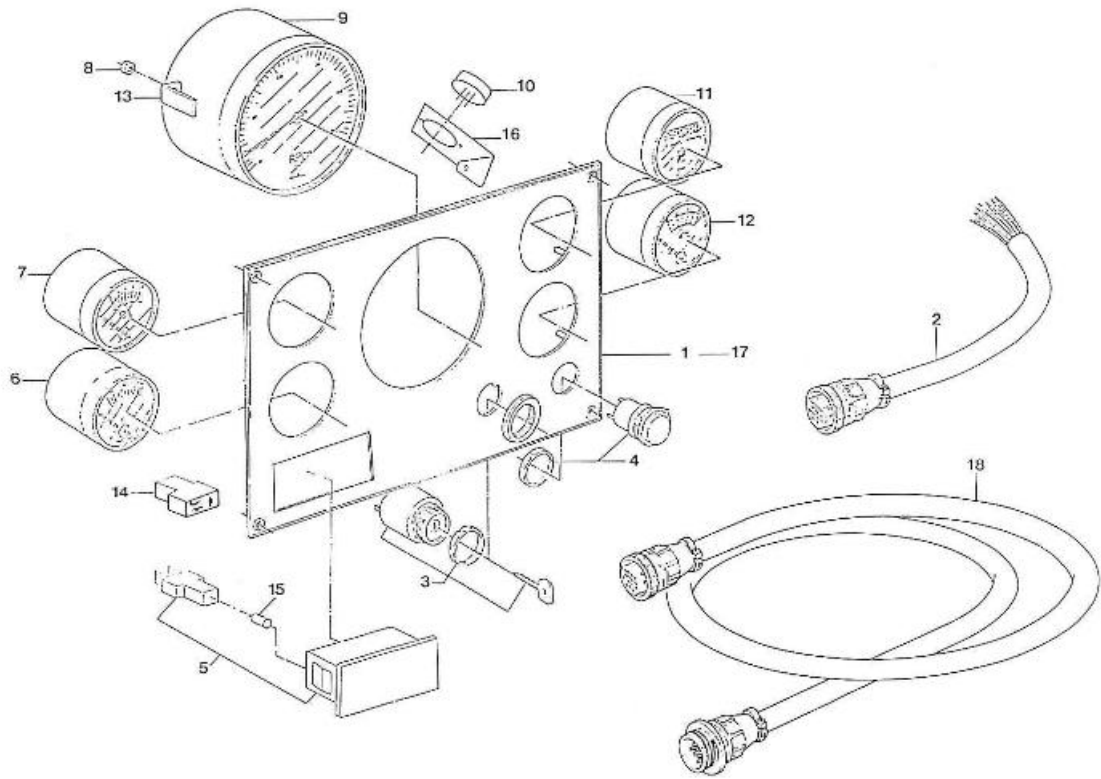

Brand: NanniDiesel

Model: Moteur 3.90HE

Version: Standard

Subassembly: Instrument panel LXP

N.	Item	Description	Qty	Notes
1	970300790	PLATE,PANEL 5 INSTRUMENTS VDO	1	
2	970300969	WIRING,PANEL 300941	1	
3	970300968	SWITCH,BOSCH,STARTER	1	
4	970300967	BUTTON,PUSH	1	
5	970856005	LIGHT WARNING	1	
6	970850603	THERM.V. 120C 12V D52	1	
7	970850705	OIL PRESSURE GAUGE 5B	1	
8	970301191	NUT,M 4 A2	12	
9	970300745	+++ PLUS DIFFUSE ++++++ COMPTE-TOURS	1	
10	970302288	BUZZER,SONITRON SM-2B	1	
11	970300742	GAUGE,VDO,HOUR,2P,D 52	1	
12	970850801	VOLTMETER	1	
13	970300920	CLAMP,INSTRUMENTS	12	
14	970301046	DIODE,HOLDER CPL.NEGATIVE -M-	1	
15	970856011	BULB 12V-2W	4	
16	970302302	+++ PLUS DIFFUSE ++++++ SUPPORT BUZZER	1	
17	970300054	PANEL,5 INSTRUMENTS 12V CPL.VD	1	
18	970300944	WIRING,INTERMEDIATE (4 MTR)	1	

V. 27/03/2006

Pag. 42/55