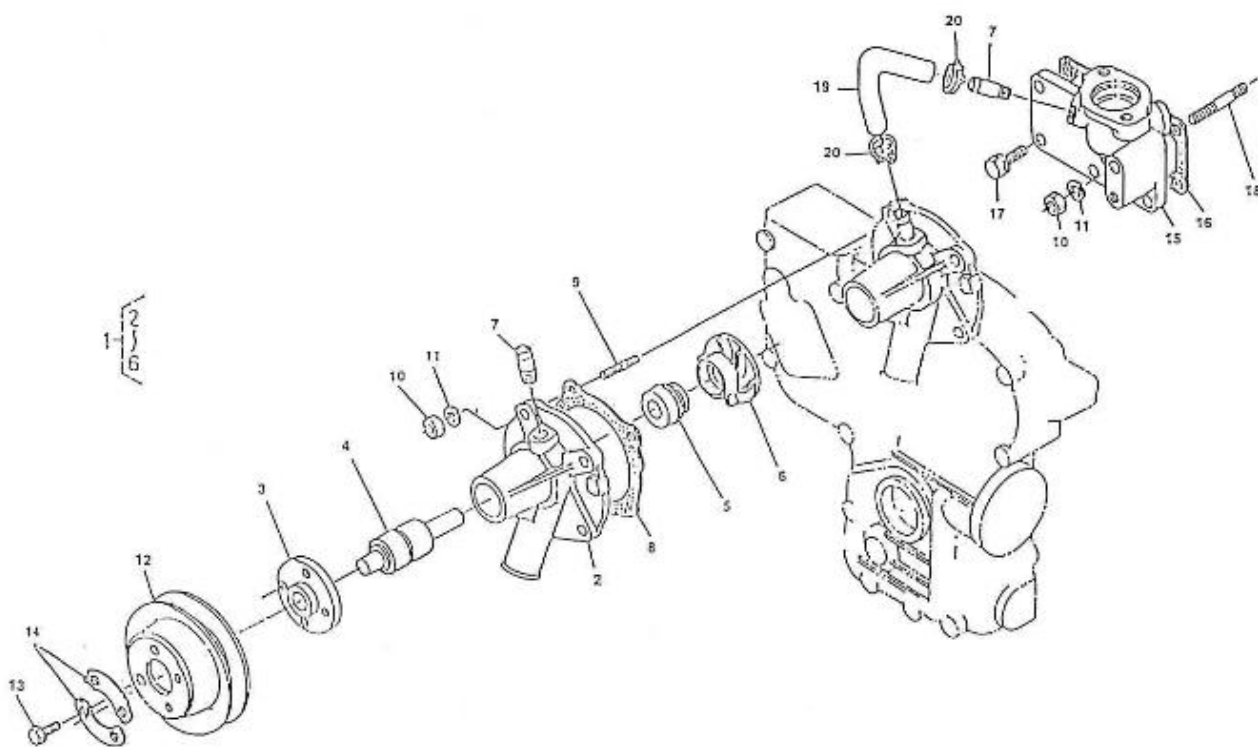

Brand: NanniDiesel

Model: Moteur 3.90HE

Version: Standard

Subassembly: Fresh water pump

N.	Item	Description	Qty	Notes
1	970154001	PUMP,F/WATER CPL.2. 60-4.110HE	1	
3	970159645	FLANGE,WATER PUMP HE	1	
4	970159640	BEARING,F.WATER PUMP	1	
5	970154002	SEAL,MECHANICAL F/W.PUMP	1	
6	970159642	IMPELLER,F/WATER PUMP -HE-	1	
7	970154003	PIPE,WATER RETURN	2	
8	970159643	GASKET,WATER PUMP 2. 60-3.90-4	1	
9	970154004	STUD,WATER PUMP	4	
10	970151133	NUT,M 6	5	
11	970119149	WASHER, SPRING D 6	5	
12	970154005	PULLEY,WATER PUMP -HE-	1	
13	970140123	BOLT ,M 6X12	4	
14	970154006	WASHER,WATER PUMP PULLEY	2	
15	970154007	HOUSING,THERMOSTAT	1	
16	970494618	GASKET,HOUSING THERMOSTAT	1	
17	970491117	BOLT,M 6X 16	5	
18	970154008	STUD,HOUSING THERMOSTAT	1	
19	970154009	HOSE,WATER RETURN	1	
20	970439306	CLAMP,HOSE 11-17	2	

V. 27/03/2006

Pag. 23/55