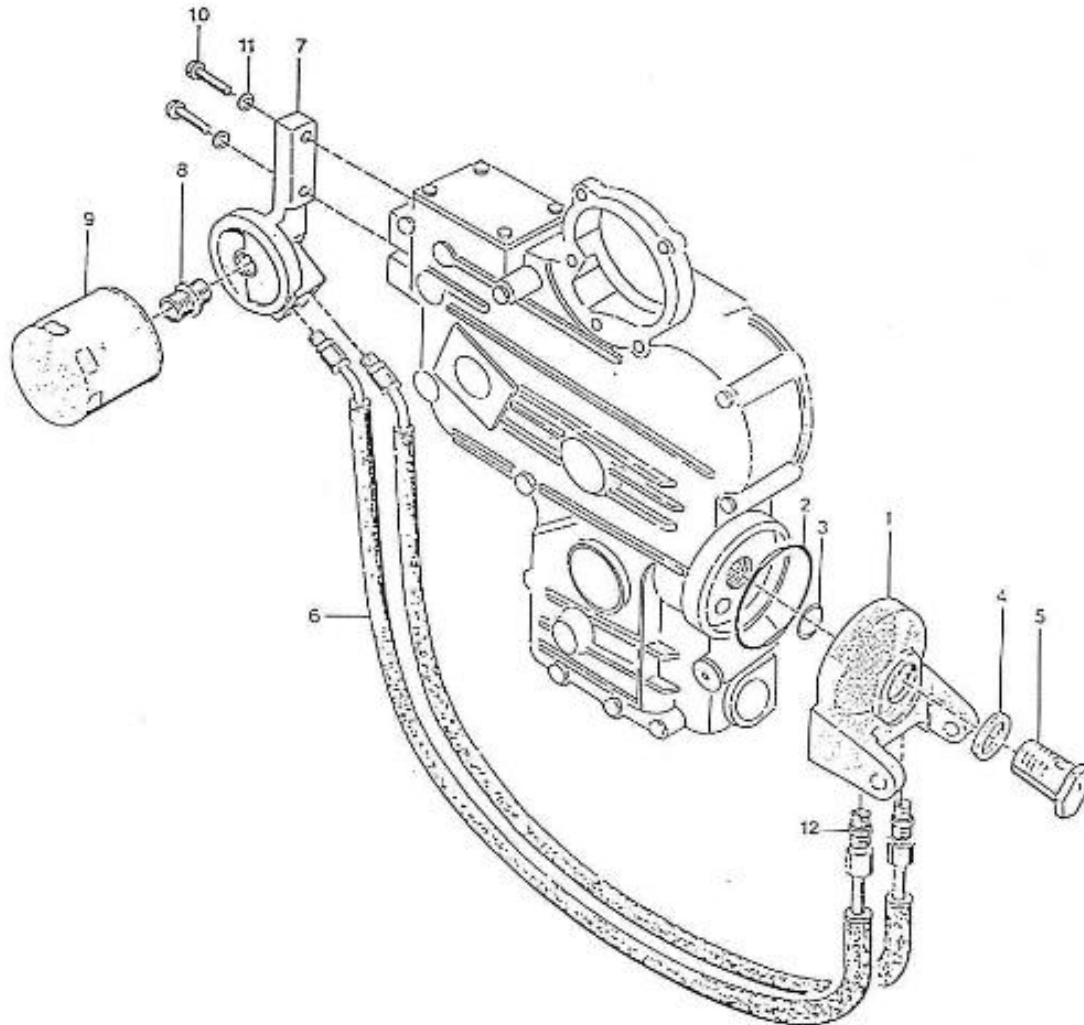

Brand: NanniDiesel

Model: Moteur 3.90HE

Version: Standard

Subassembly: Oil filter Assy.

N.	Item	Description	Qty	Notes
1	970300246	SUPPORT,ALTERNATOR HE	1	
2	970493155	O-RING,61,91X3,53	1	
3	970300252	O-RING,18,77X1,78	1	
4	970300251	WASHER,30X19	1	
5	970300248	BOLT,BANJO M18X1,5	1	
6	970300253	HOSE,OIL-HE	2	
7	970300249	SUPPORT,OIL FILTER HE	1	
8	970493157	NIPPLE,OIL FILTER	1	
9	970493150	FILTER,OIL	1	
10	970635916	BOLT,SOCK M 8X 35	2	
11	970119139	WASHER,CORRUGATED D8	2	
12	970300718	NIPPLE,REDUCING M16X1,5 M14X1,	4	

V. 27/03/2006

Pag. 21/55