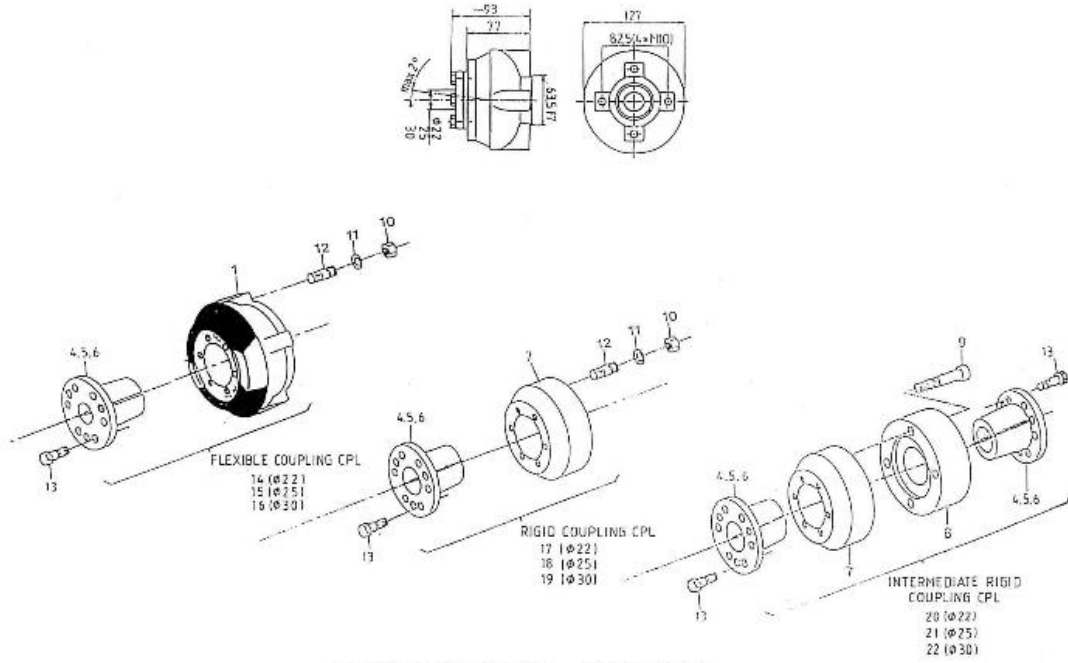

V. 27/03/2006

Pag. 54/55

Brand: NanniDiesel

Model: Moteur 3.90HE

Version: Standard

Subassembly: Shaft coupling

4" MAX. TORQUE 18 K.gm, 2,5HP/100 RPM

N.	Item	Description	Qty	Notes
1	970300733	FLEXIBLE COUPLING 4 P	1	
4	970301226	"CONE,CLAMPING 4"" 22"	1	
5	970301104	"CONE,CLAMPING 4"" 25"	1	
6	970301105	"CONE,CLAMPING 4"" 30"	1	
7	970301222	COUPLING	1	
8	970301221	COUPLING	1	
9	970609157	BOLT,SOCK M10X 55	4	
10	970119143	NUT, M10	4	
11	970119136	WASHER,SPRING D10	4	
12	970621020	STUD,M10X 22	4	
13	970409603	BOLT,HEX M 8X 25	6	
14	970307180	FLEXIBLE COUPLING	1	
15	970307181	FLEXIBLE COUPLING	1	
16	970307182	FLEXIBLE COUPLING	1	
17	970307183	FLEXIBLE COUPLING	1	
18	970307184	FLEXIBLE COUPLING	1	
19	970307185	FLEXIBLE COUPLING	1	
20	970307186	FLANGE	1	
21	970307187	FLANGE	1	
22	970307189	GASKET SET	1	