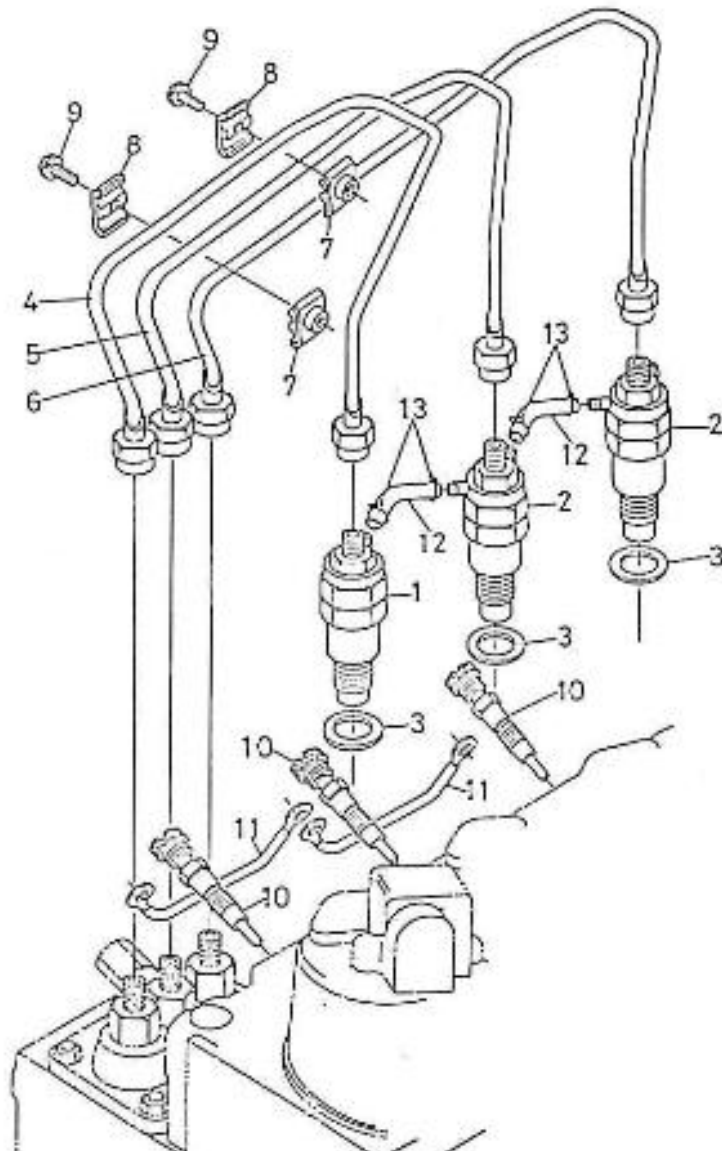

V. 27/03/2006

Pag. 15/55

Brand: NanniDiesel

Model: Moteur 3.90HE

Version: Standard

Subassembly: Injection lines nozzles

N.	Item	Description	Qty	Notes
1	970492107	INJECTOR,CPL.SINGLE	1	
2	970492108	INJECTOR,CPL.DOUBLE	2	
3	970492109	GASKET,RING INJECTORS	3	
4	970492110	LINE,FUEL CYL.N01 2. 60-3.90	1	
5	970492111	LINE,FUEL CYL.N02 2.60-3.90	1	
6	970502112	LINE,FUEL CYL.N03 3. 90	1	
7	970142114	CLAMP,FUEL LINES 1+2	2	
8	970142115	CLAMP,FUEL-LINES 1+2	2	
9	970492118	SCREW,M 5X 20 ROUND HEAD	2	
10	970152116	GLOWPLUG,H-HE	3	
11	970492117	CABLE,GLOWPLUG	2	
12	970304147	ASSY PIPE,OVER FLOW	2	
13	970492305	CLAMP,HOSE	4	