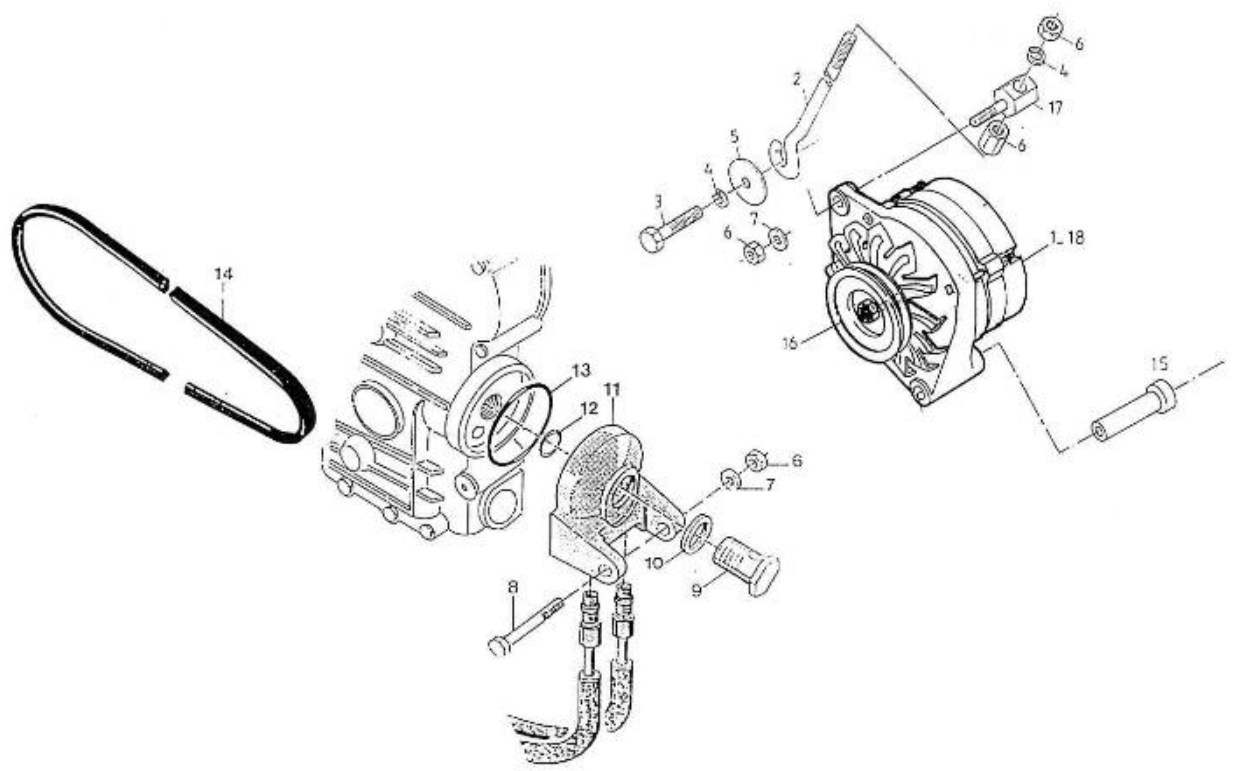

Brand: NanniDiesel
Model: Moteur 3.90HE
Version: Standard
Subassembly: Alternator Assy.Std.

N.	Item	Description	Qty	Notes
1	970307522	ALTERNATOR,14V-60A	1	
2	970307493	TIGHTENER,V-BELT	1	
3	970300409	BOLT,HEX M 8X 55	1	
4	970119139	WASHER,CORRUGATED D8	2	
5	970304050	WASHER	1	
6	970027322	NUT,M 8	4	
7	970119138	WASHER,SPRING D 8	2	
8	970300474	BOLT,HEX M 8X 85 SPECIAL	1	
9	970300248	BOLT,BANJO M18X1,5	1	
10	970300251	WASHER,30X19	1	
11	970300246	SUPPORT,ALTERNATOR HE	1	
12	970300252	O-RING,18,77X1,78	1	
13	970493155	O-RING,61,91X3,53	1	
14	970300706	V-BELT,SPZ 950 LW	1	
15	970307061	AXLE	1	
16	970307194	PULLEY	1	
17	970307491	SUPPORT,TIGHTNER V-BELT	1	
18	970307533	REGULATOR,ALTERNATOR	1	

V. 27/03/2006

Pag. 33/55