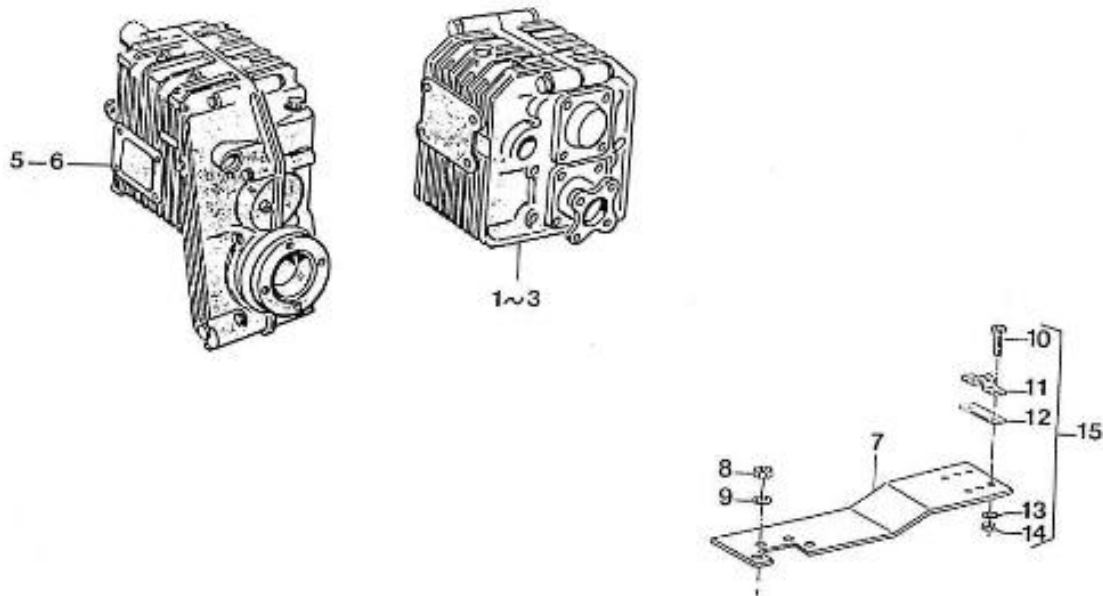

Brand: NanniDiesel	N.	Item	Description	Qty	Notes
Model: Moteur 3.90HE	3	970776011	GEARBOX,HBW100 -1,79R	1	
Version: Standard	4	970776012	GEARBOX,HBW100 -2,72R	1	
Subassembly: Reversing gear	5	970776340	GEARBOX	1	
	6	970776335	GEARBOX	1	
	7	970300373	SUPPORT,CONTROL HBW	1	
	8	970027322	NUT,M 8	2	
	9	970119139	WASHER,CORRUGATED D8	2	
	10	970300317	BOLT,HEX M 5X 16	2	
	11	970300315	CLAMP,CABLE	1	
	12	970300316	PLATE,CLAMP	1	
	13	970300318	WASHER,SPRING D 5	2	
	14	970609904	NUT,M 5	2	
	15	970835020	CLAMP	1	

V. 27/03/2006

Pag. 51/55