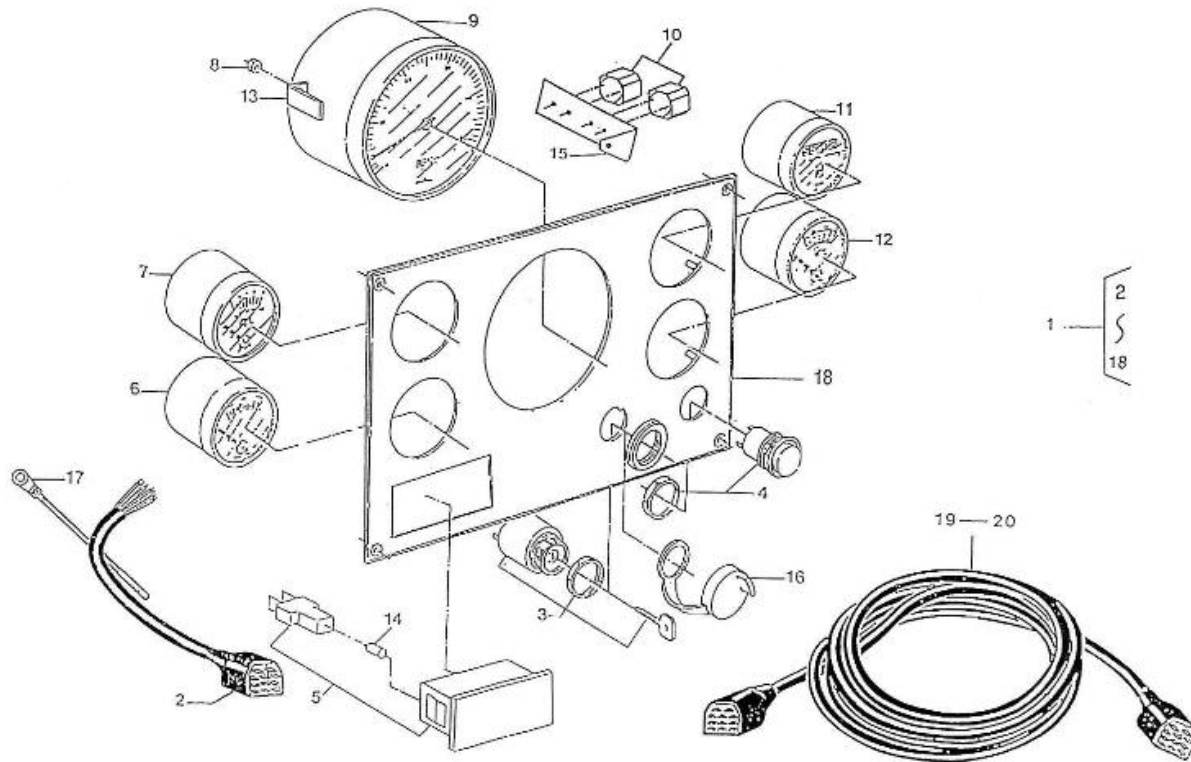

V. 27/03/2006

Pag. 45/55

Brand: NanniDiesel

Model: Moteur 3.90HE

Version: Standard

Subassembly: Panel 5 instruments

N.	Item	Description	Qty	Notes
1	970302674	PANEL,5 INSTR. 4000RPM 12V VDO	1	
2	970304004	WIRING,PANEL 5INSTR. CPL. (11P	1	
3	970302667	SWITCH,BOSCH STARTER + GLOWING	1	
4	970300967	BUTTON,PUSH	1	
5	970856005	LIGHT WARNING	1	
6	970850603	THERM.V. 120C 12V D52	1	
7	970850705	OIL PRESSURE GAUGE 5B	1	
8	970301191	NUT,M 4 A2	12	
9	970301642	GAUGE,VDO,TACH,4000 12-24V 2P	1	
10	970302684	BUZZER,SONITRON SMA 24A P17.05	2	
11	970300742	GAUGE,VDO,HOUR,2P,D 52	1	
12	970850801	VOLTMETER	1	
13	970300920	CLAMP,INSTRUMENTS	12	
14	970856011	BULB 12V-2W	9	
15	970310182	SUPPORT	1	
16	970304021	COVER	1	
17	970304019	CABLEBINDER,PLASTIC 4.8X195	1	
18	970300790	PLATE,PANEL 5 INSTRUMENTS VDO	1	
19	970302665	WIRING,INTERMEDIATE 4MTR 11POS	1	
20	970302666	WIRING,INTERMEDIATE 8MTR 11POS	1	