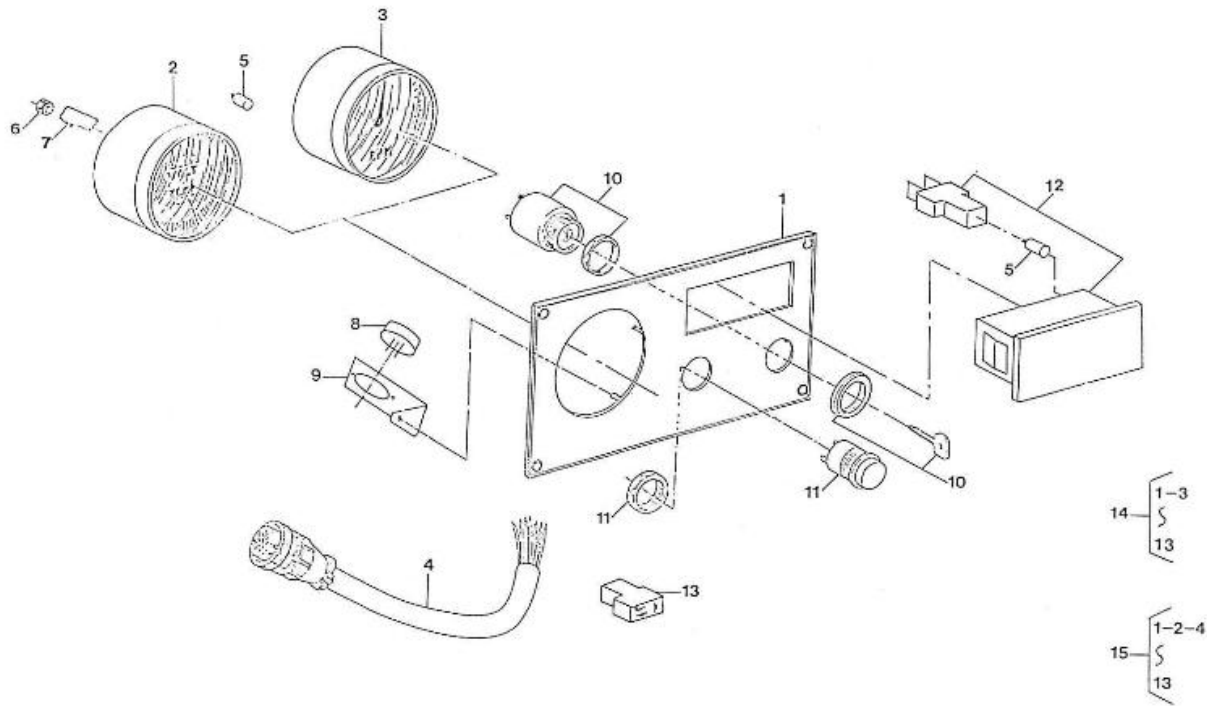

V. 27/03/2006

Pag. 40/55

Brand: NanniDiesel

Model: Moteur 3.90HE

Version: Standard

Subassembly: Instrument panel STD

N.	Item	Description	Qty	Notes
1	970302214	PLATE,PANEL 1 INSTRUMENT	1	
2	970301662	GAUGE,VDO,TEMP/VOLT 40-120,8-1	1	
3	970301642	GAUGE,VDO,TACH,4000 12-24V 2P	1	
4	970302303	WIRING,PANEL 1 INSTRUMENT VDO	1	
5	970856011	BULB 12V-2W	4	
6	970301191	NUT,M 4 A2	4	
7	970300920	CLAMP,INSTRUMENTS	4	
8	970302288	BUZZER,SONITRON SM-2B	1	
9	970302302	+++ PLUS DIFFUSE ++++++ SUPPORT BUZZER	1	
10	970300968	SWITCH,BOSCH,STARTER	1	
11	970300967	BUTTON,PUSH	1	
12	970856005	LIGHT WARNING	1	
13	970301046	DIODE,HOLDER CPL.NEGATIVE -M-	1	
14	970302304	PANEL,1 INSTR.TACHO CPL VDO	1	
15	970302305	PANEL,1 INSTR.TEMP/VOLT CPL VD	1	