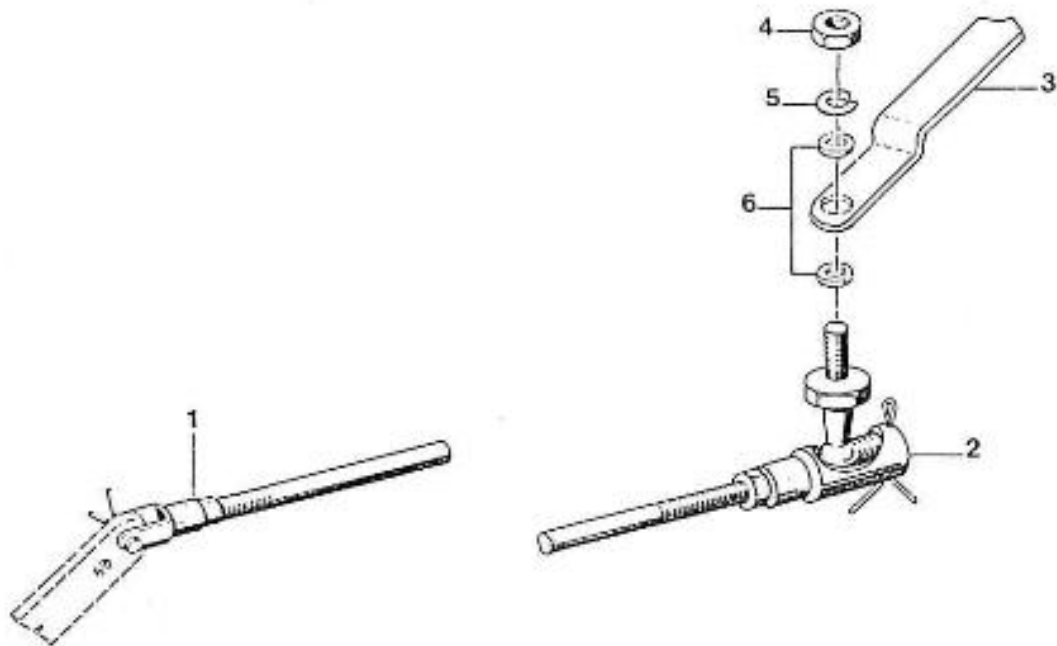

Brand: NanniDiesel	N.	Item	Description	Qty	Notes
Model: Moteur 3.90HE	1	970830123	STRAP	1	
Version: Standard	2	970830124	JOINT	1	
Subassembly: Drive speed control	3	970832060	BRACKET	1	
	4	970832061	BOLT	1	
	5	970635460	NUT, M 6	1	
	6	970119149	WASHER, SPRING D 6	1	

V. 27/03/2006

Pag. 22/55