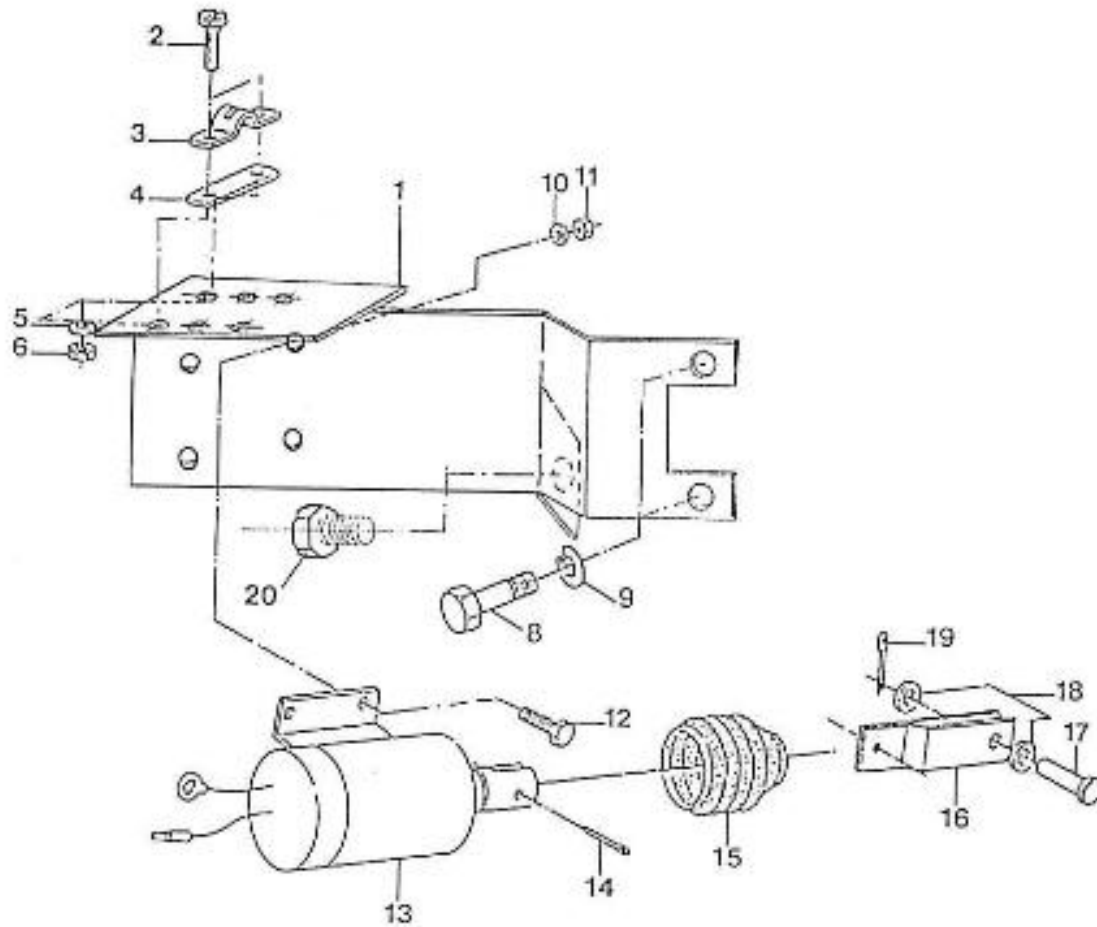

PANEL "C" (Optional equipment)

V. 27/03/2006

Pag. 46/55

Brand: NanniDiesel

Model: Moteur 3.90HE

Version: Standard

Subassembly: Electric stop

N.	Item	Description	Qty	Notes
1	970302504	SUPPORT,ACC.STOP CONTROL 3. 90	1	
2	970300317	BOLT,HEX M 5X 16	2	
3	970300315	CLAMP,CABLE	1	
4	970300316	PLATE,CLAMP	1	
5	970300318	WASHER,SPRING D 5	2	
6	970609904	NUT,M 5	2	
7	970835020	CLAMP	1	
8	970300275	BOLT,HEX M 6X 25	2	
9	970119149	WASHER, SPRING D 6	2	
10	970301883	+++ PLUS DIFFUSE ++++++ RONDELLE D3	4	
11	970301882	+++ PLUS DIFFUSE ++++++ ECROU M 3	4	
12	970301881	+++ PLUS DIFFUSE ++++++ VIS M 3X12	4	
13	970301580	SOLENOID,12V 4.190	1	
14	970302265	PIN,COTTER 3,2X20	1	
15	970302157	BELLOWS,STOP SOLENOID	1	
16	970301579	LEVER,STOP 4.190	1	
17	970635253	PIN,ELEC STOP FORK	1	
18	970635459	WASHER,PLAIN D 6	2	
19	970635106	PIN,COTTER 2X20 SST	1	
20	970119141	BOLT,HEX M8X 20	1	