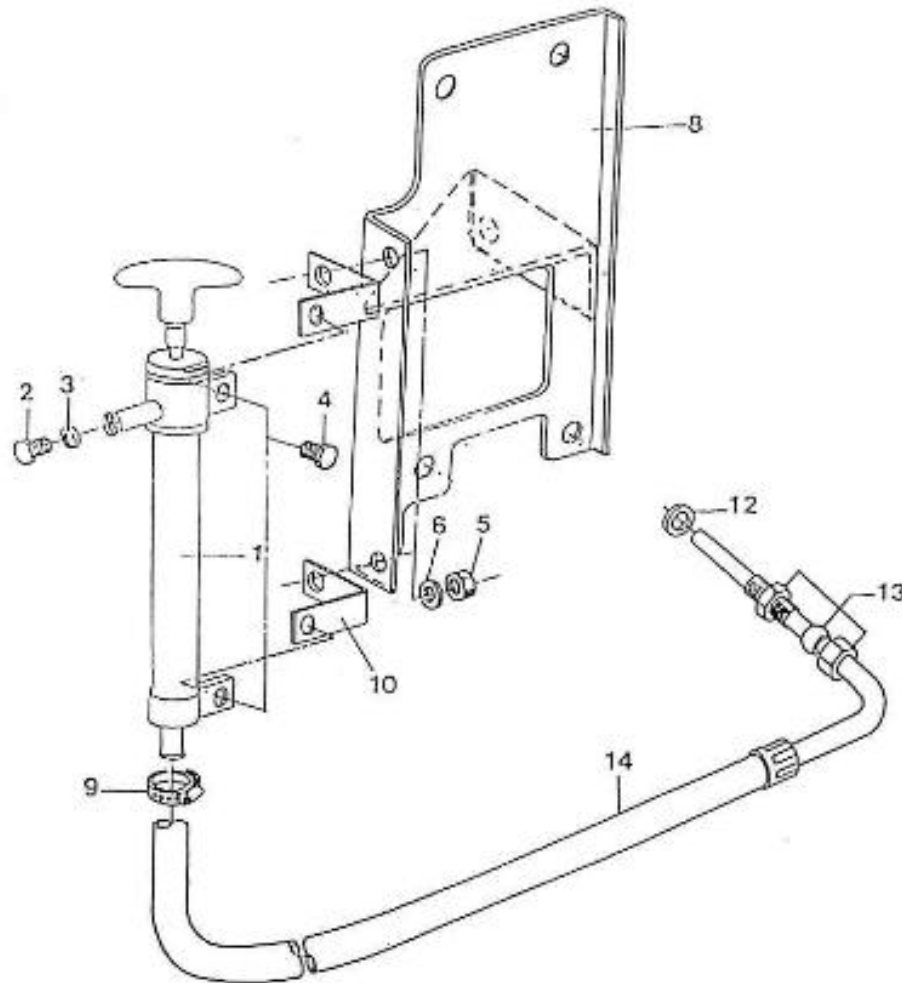

Brand: NanniDiesel

Model: Moteur 3.90HE

Version: Standard

Subassembly: Oil extraction pump

N.	Item	Description	Qty	Notes
1	970439302	PUMP,OIL EXTRACTION	1	
2	970832061	BOLT	1	
3	970300288	GASKET,M8	1	
4	970439910	BOLT,HEX M 6X 16	4	
5	970635460	NUT,M 6	4	
6	970119149	WASHER, SPRING D 6	4	
8	970304076	SUPPORT,FUEL FILTER ELEMENT H-	1	
9	970439306	CLAMP,HOSE 11-17	1	
10	970302642	SUPPORT,OIL EXTRACTION PUMP S5	2	
12	970300325	RING,SEAL D12	1	
13	970302316	NIPPLE,REDUCING M12X1,25 D 8	1	
14	970307157	PIPE	1	
15	970302317	NUT,CAP D=8 M14X1,5	1	
16	970302318	RING,SEAL D=8	1	

V. 27/03/2006

Pag. 30/55