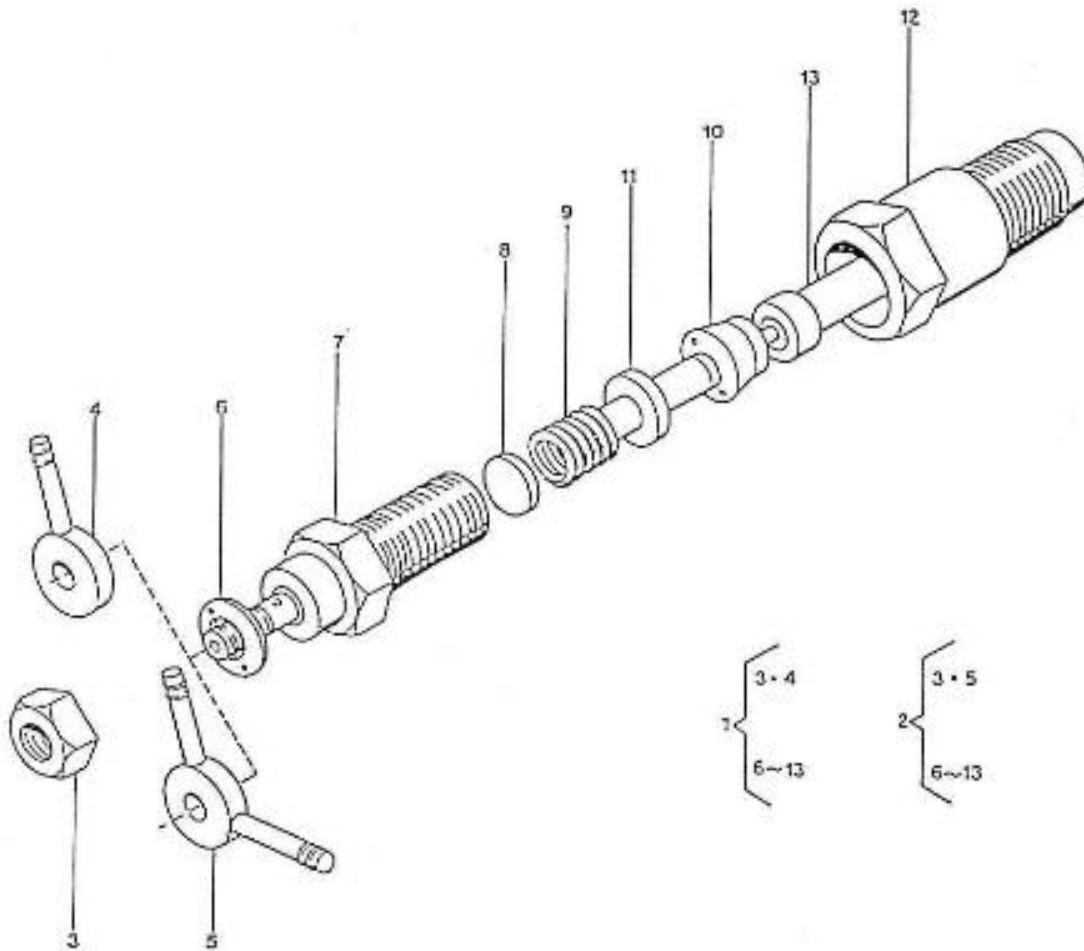

Brand: NanniDiesel

Model: Moteur 3.90HE

Version: Standard

Subassembly: Nozzle holder

N.	Item	Description	Qty	Notes
1	970492107	INJECTOR,CPL.SINGLE	1	
2	970492108	INJECTOR,CPL.DOUBLE	2	
3	970492153	NUT,NOZZLE INJ.	3	
4	970492155	FITTING,NOZZLE SINGLE	1	
5	970492154	FITTING,NOZZLE DOUBLE	2	
6	970492172	WASHER,NOZZLE INJ.	3	
8	970142200	SET,SPACER NOZZLE	3	
9	970492143	SPRING,NOZZLE INJ.	3	
10	970492144	PIECE,DISTANCE NOZZLE INJ.	3	
11	970492145	ROD,PUSH NOZZLE INJ.	3	
12	970492173	NUT,NOZZLE INJ.	3	
13	970492113	NOZZLE,INJECTOR	3	

V. 27/03/2006

Pag. 20/55