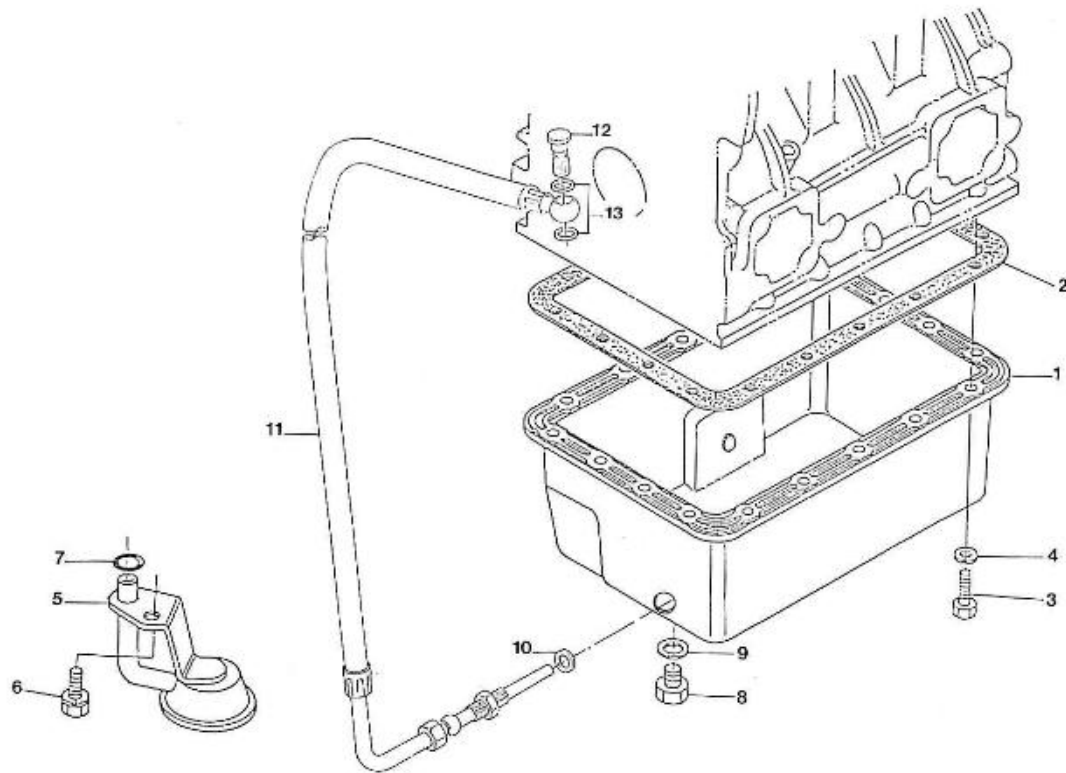

V. 27/03/2006

Pag. 3/55

Brand: NanniDiesel

Model: Moteur 3.90HE

Version: Standard

Subassembly: Oil pan

N.	Item	Description	Qty	Notes
1	970160121	PAN,OIL 3. 90	1	
2	970500110	GASKET,OIL PAN 3. 90	1	
3	970490123	BOLT,M10X 9	18	
4	970119149	WASHER, SPRING D 6	18	
5	970163126	FILTER,OIL PAN 3. 90-4.110	1	
6	970490919	BOLT,M 8X 16	1	
7	970493129	O-RING,OIL FILTER 3.90	1	
8	970490127	PLUG, OIL DRAIN	1	
9	970432132	GASKET,RING	1	
10	970300325	RING,SEAL D12	1	
11	970302491	PIPE,OIL EXTRACTION CPL.3.90H/	1	
12	970432515	BOLT,BANJO M14X1,5	1	
13	970300306	GASKET,RING D14	1	