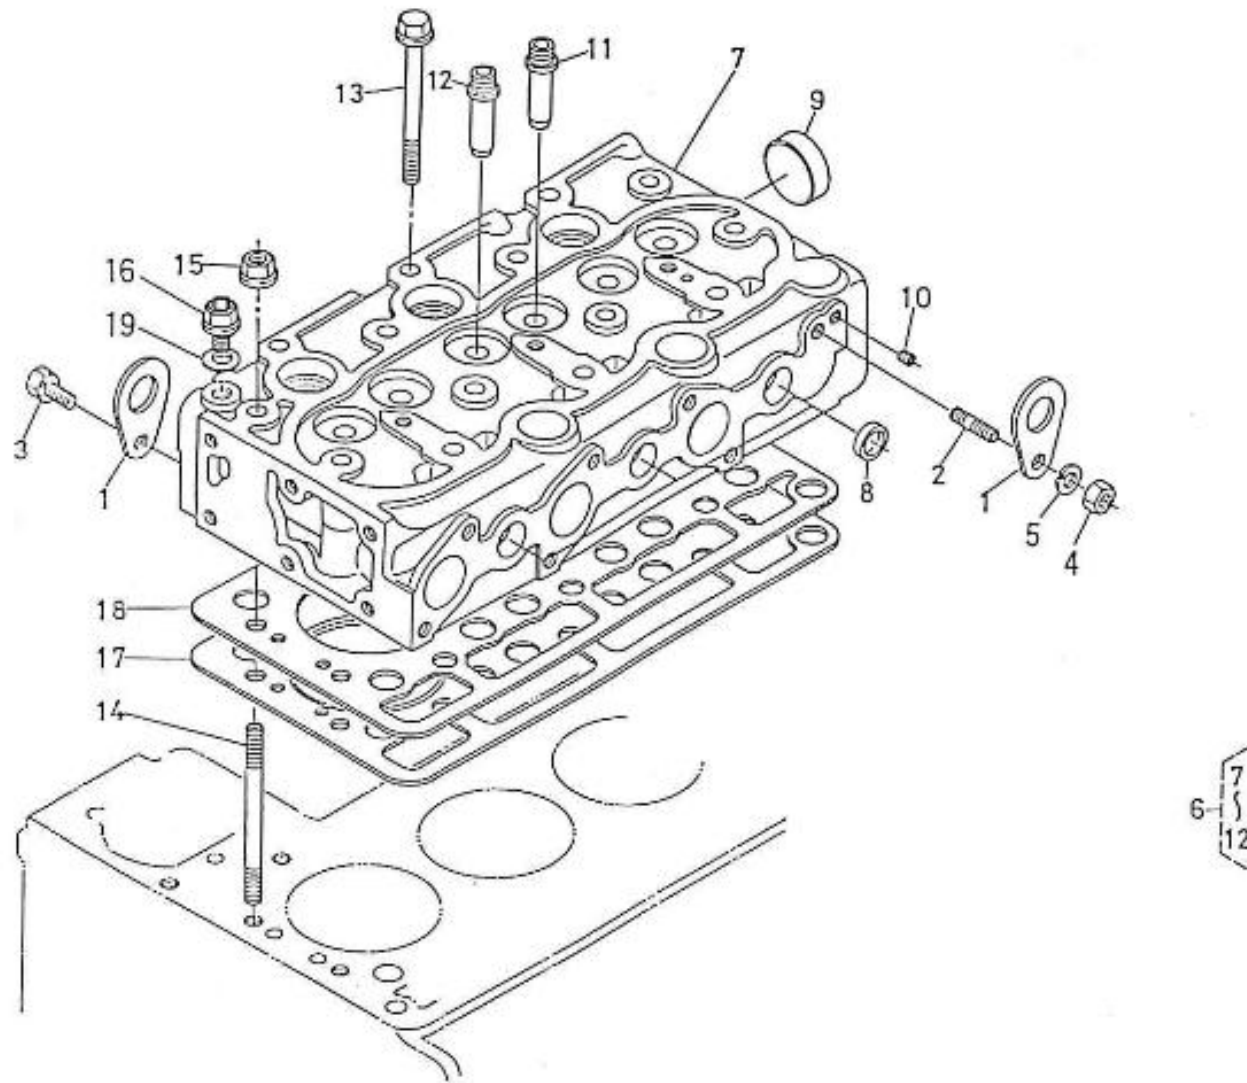

V. 27/03/2006

Pag. 6/55

Brand: NanniDiesel

Model: Moteur 3.90HE

Version: Standard

Subassembly: Cylinder head

N.	Item	Description	Qty	Notes
1	970490901	HOOK,ENGINE 2.60-3.90-4.110	2	
2	970490902	STUD,M 8X 16	1	
3	970490919	BOLT,M 8X 16	1	
4	970490903	NUT,M 8	1	
5	970490904	WASHER,SPRING D 8	1	
6	970160905	HEAD,CYLINDER CPL 3. 90	1	
8	970490921	CAP,SEALING	5	
9	970490908	PLUG	1	
10	970490909	PLUG,PIN CRANKSHAFT	2	
11	970500922	GUIDE,VALVE INTAKE H-HE	3	
12	970500923	GUIDE,VALVE EXHAUST H-HE	3	
13	970150912	BOLT,CYL.HEAD	12	
14	970150913	STUD,CYL.HEAD 2. 60-3.90-4.110	2	
15	970150914	NUT,CYLINDER HEAD	2	
16	970851725	TEMPERATURE SENDER	1	
17	970160916	GASKET,CYL.HEAD 3. 90	1	
18	970160917	SHIM,CYLINDER HEAD 3. 90	1	
19	970150919	WASHER,SEAL	1	