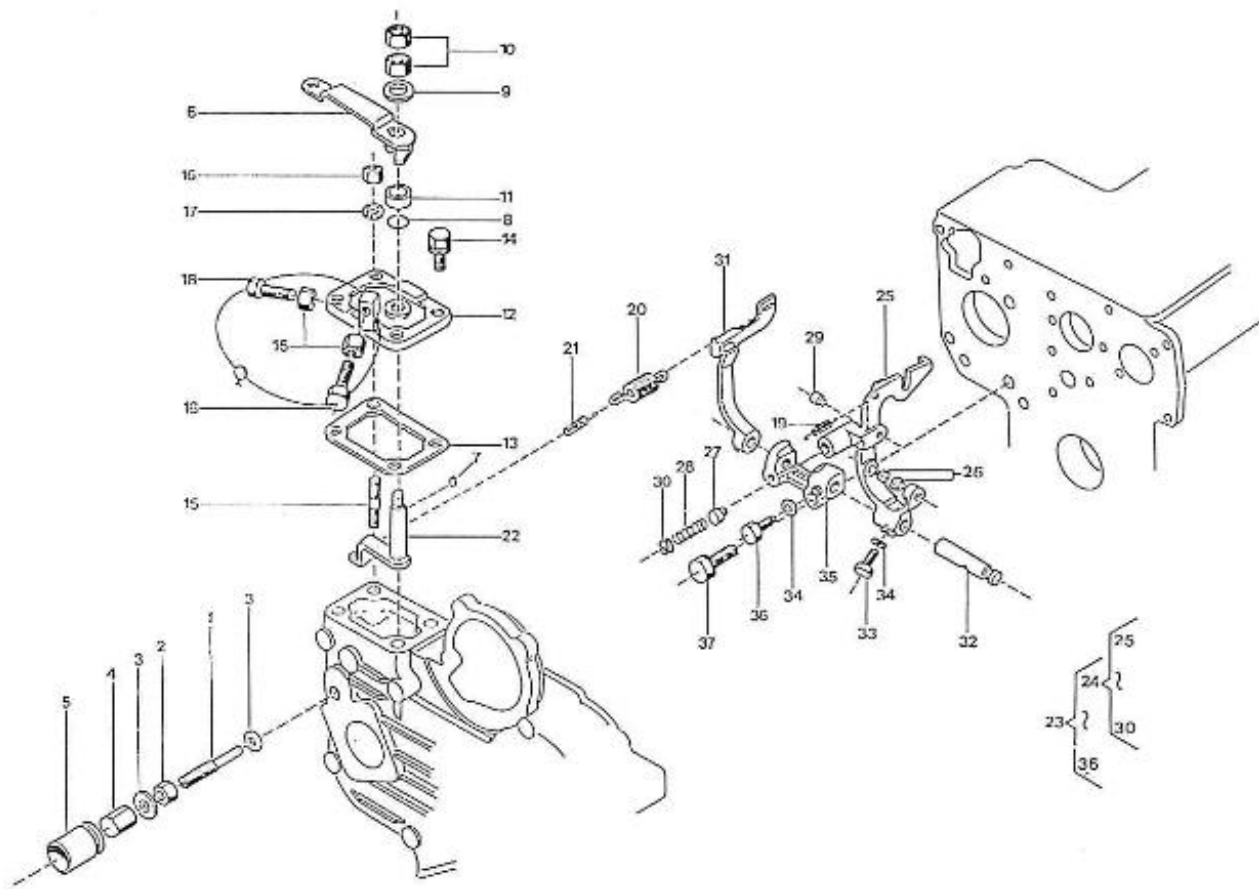

V. 27/03/2006

Pag. 9/55

Brand: NanniDiesel

Model: Moteur 3.90HE

Version: Standard

Subassembly: Speed control

N.	Item	Description	Qty	Notes
1	970150401	SCREW,ADJUSTING	1	
2	970150402	NUT	1	
3	970150403	RING,SEAL	2	
4	970140504	NUT, CAP M8	1	
5	970150405	CAP,NUT	1	
6	970151306	LEVER,ACCELERATOR	1	
7	970491312	KEY,FEATHER	1	
8	970151129	O-RING	1	
9	970151309	WASHER,PLAIN D 6	1	
10	970151310	NUT,M 6	2	
11	970151311	SPACER,GOVERNOR	1	
12	970151312	COVER,SPEED CONTROL	1	
13	970491311	GASKET,COVER SPEED CONTROL	1	
14	970491536	BOLT,M 6X 20	3	
15	970490224	STUD	1	
16	970151133	NUT,M 6	3	
17	970119149	WASHER, SPRING D 6	1	
18	970141301	BOLT, STOPPER ADJ.	2	
19	970491313	SPRING,START GOVERNOR	1	
20	970161314	SPRING,GOVERNOR N01	1	
21	970161315	SPRING,GOVERNOR N02	1	
22	970151316	LEVER,GOVERNOR CPL.	1	
23	970151317	LEVER,FORK CPL.2.60-3.90	1	
24	970151319	LEVER,CPL.2.60-3.90	1	
31	970151320	LEVER,FORK N02	1	
32	970491319	SHAFT,FORK LEVER	1	
33	970151321	BOLT,M 5X 16	1	
34	970141322	WASHER, SPRING D 5	2	
35	970491321	SUPPORT,FORK LEVER	1	
36	970491322	BOLT	1	
37	970491323	BOLT,M 6X 28	2	