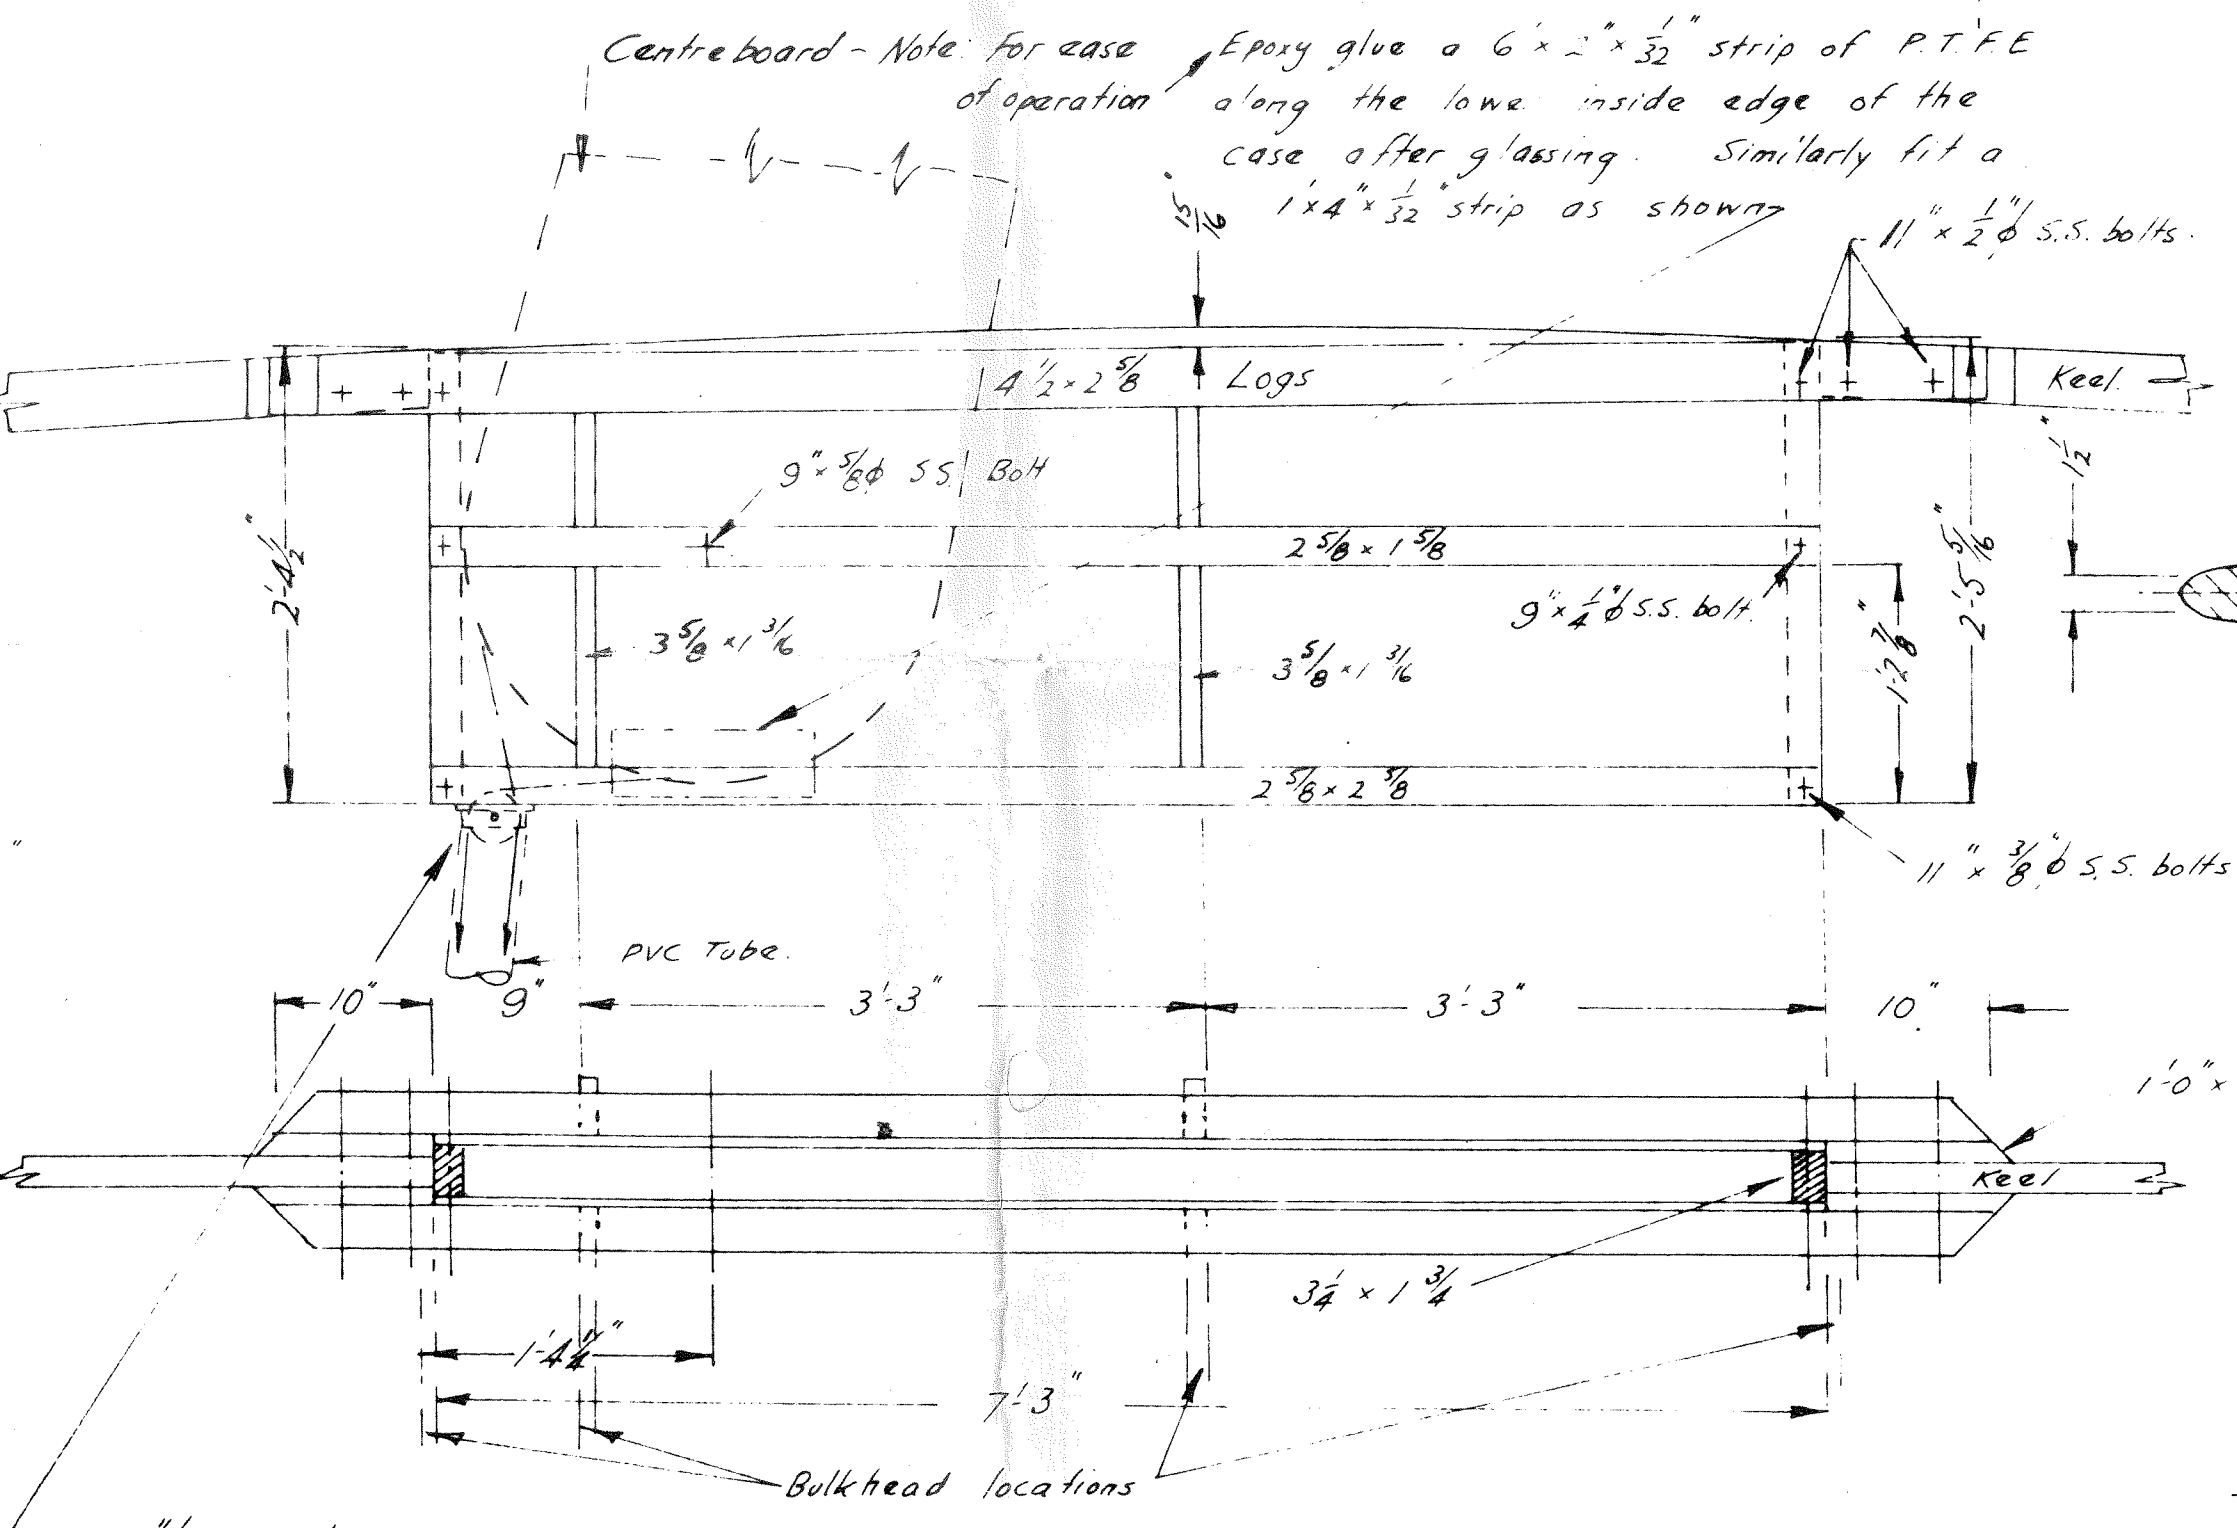

BUCCANEER

40

DESIGN BY LOCK CROWTHER.
scale 1/12.

MAINHULL MOULD CONSTRUCTION.

centreboard.
1-off laminated from 5 1/2 x 3/4 cedar.

centre case.
1/2\"/>