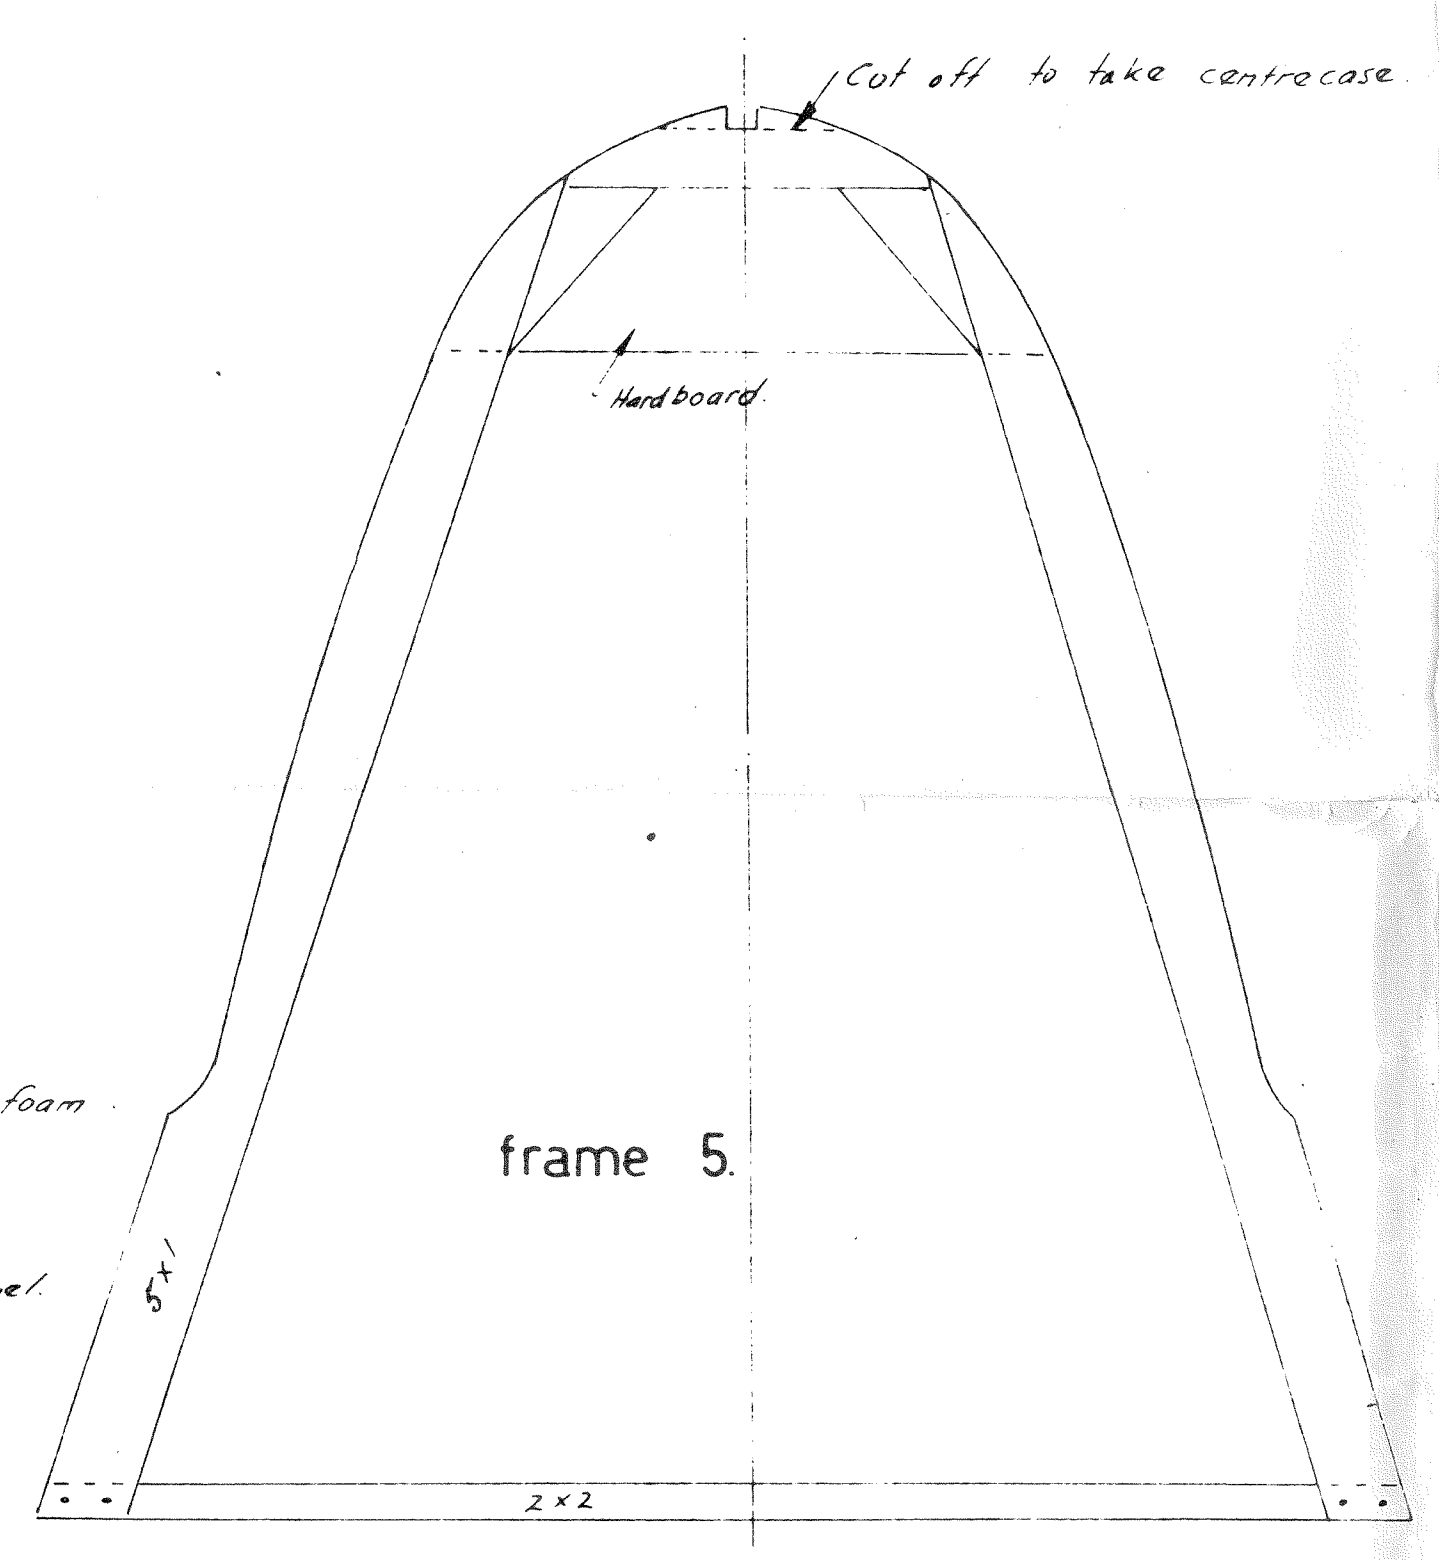

BUCCANEER

40

DESIGN BY LOCK CROWTHER.
scale 1/12.

MAINHULL MOULD CONSTRUCTION.

centreboard.
1-off laminated from 5 1/2 x 3/4 cedar.

centre case.
1/2\"/>