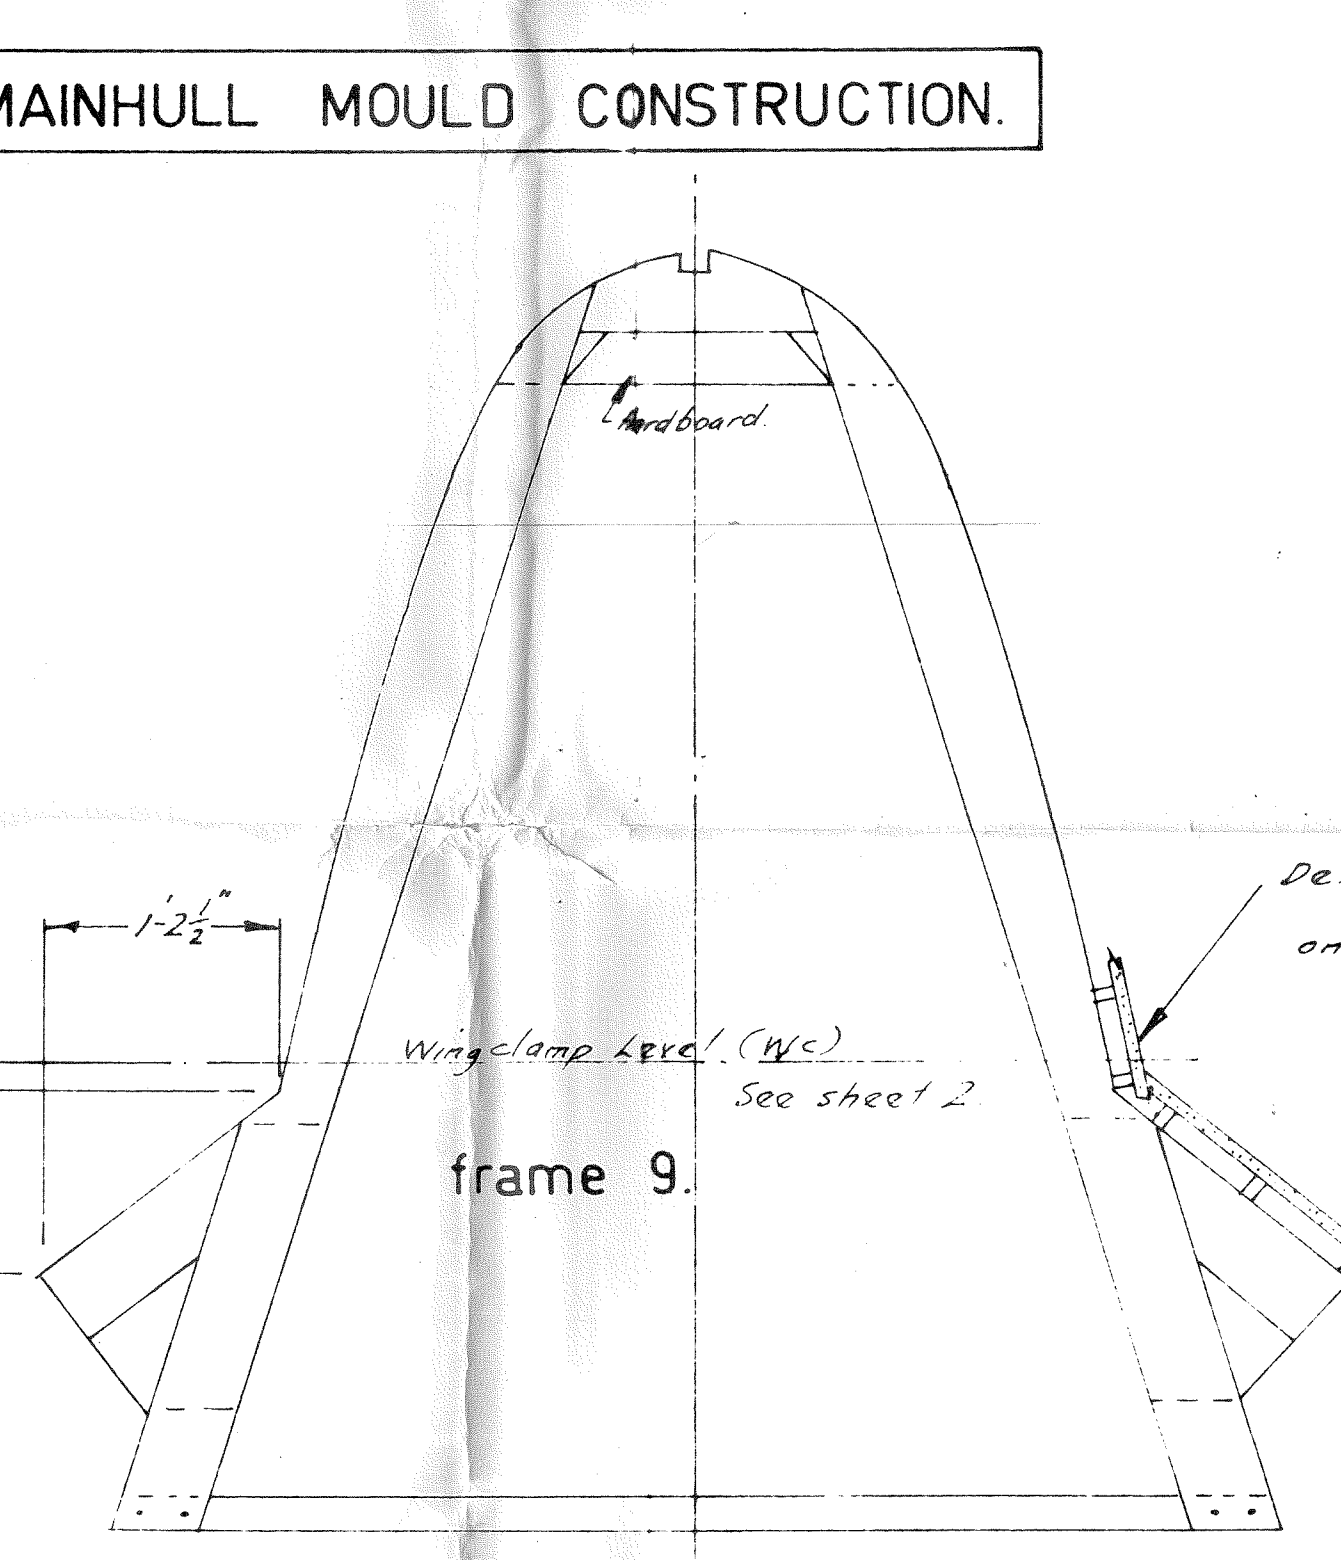

BUCCANEER

40

DESIGN BY LOCK CROWTHER.
scale 1/12.

MAINHULL MOULD CONSTRUCTION.

centreboard.
1-off laminated from 5 1/2 x 3/4 cedar.

centre case.
1/2\"/>