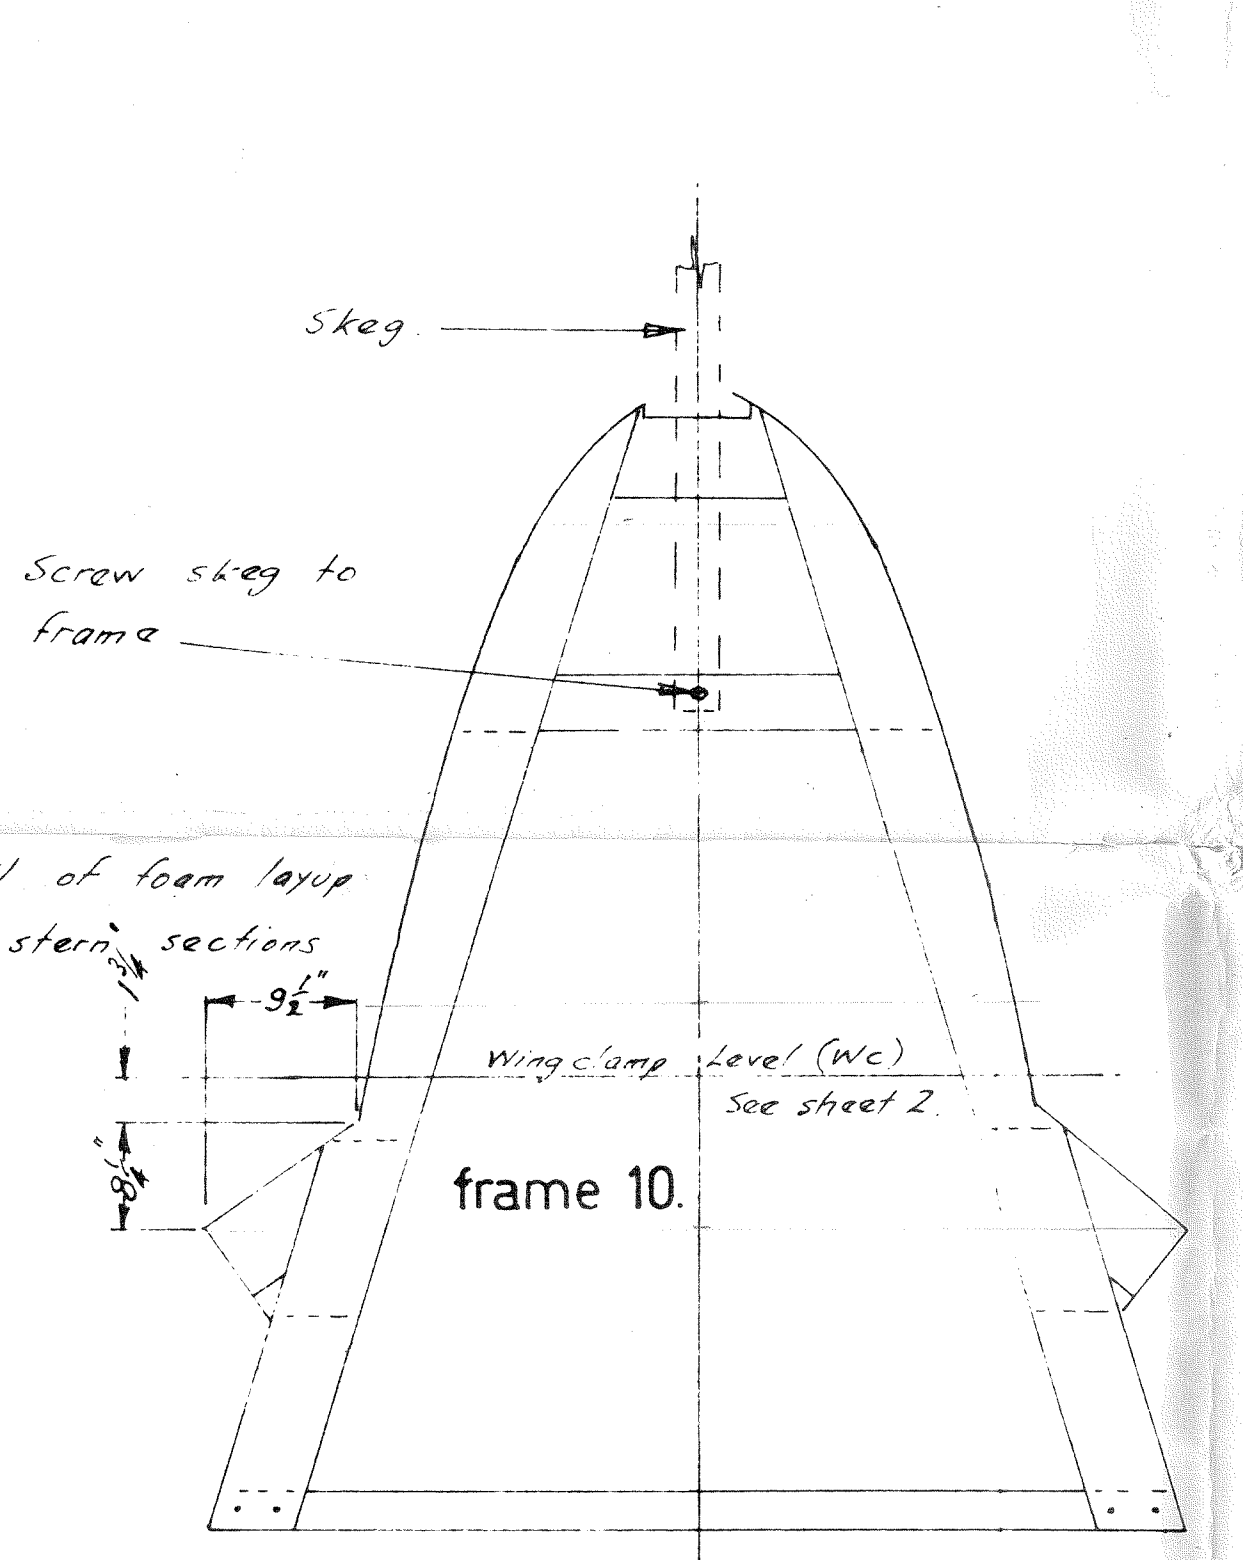

BUCCANEER

40

DESIGN BY LOCK CROWTHER.
scale 1/12.

MAINHULL MOULD CONSTRUCTION.

centreboard.
1-off laminated from 5 1/2 x 3/4 cedar.

centre case.
1/2\"/>