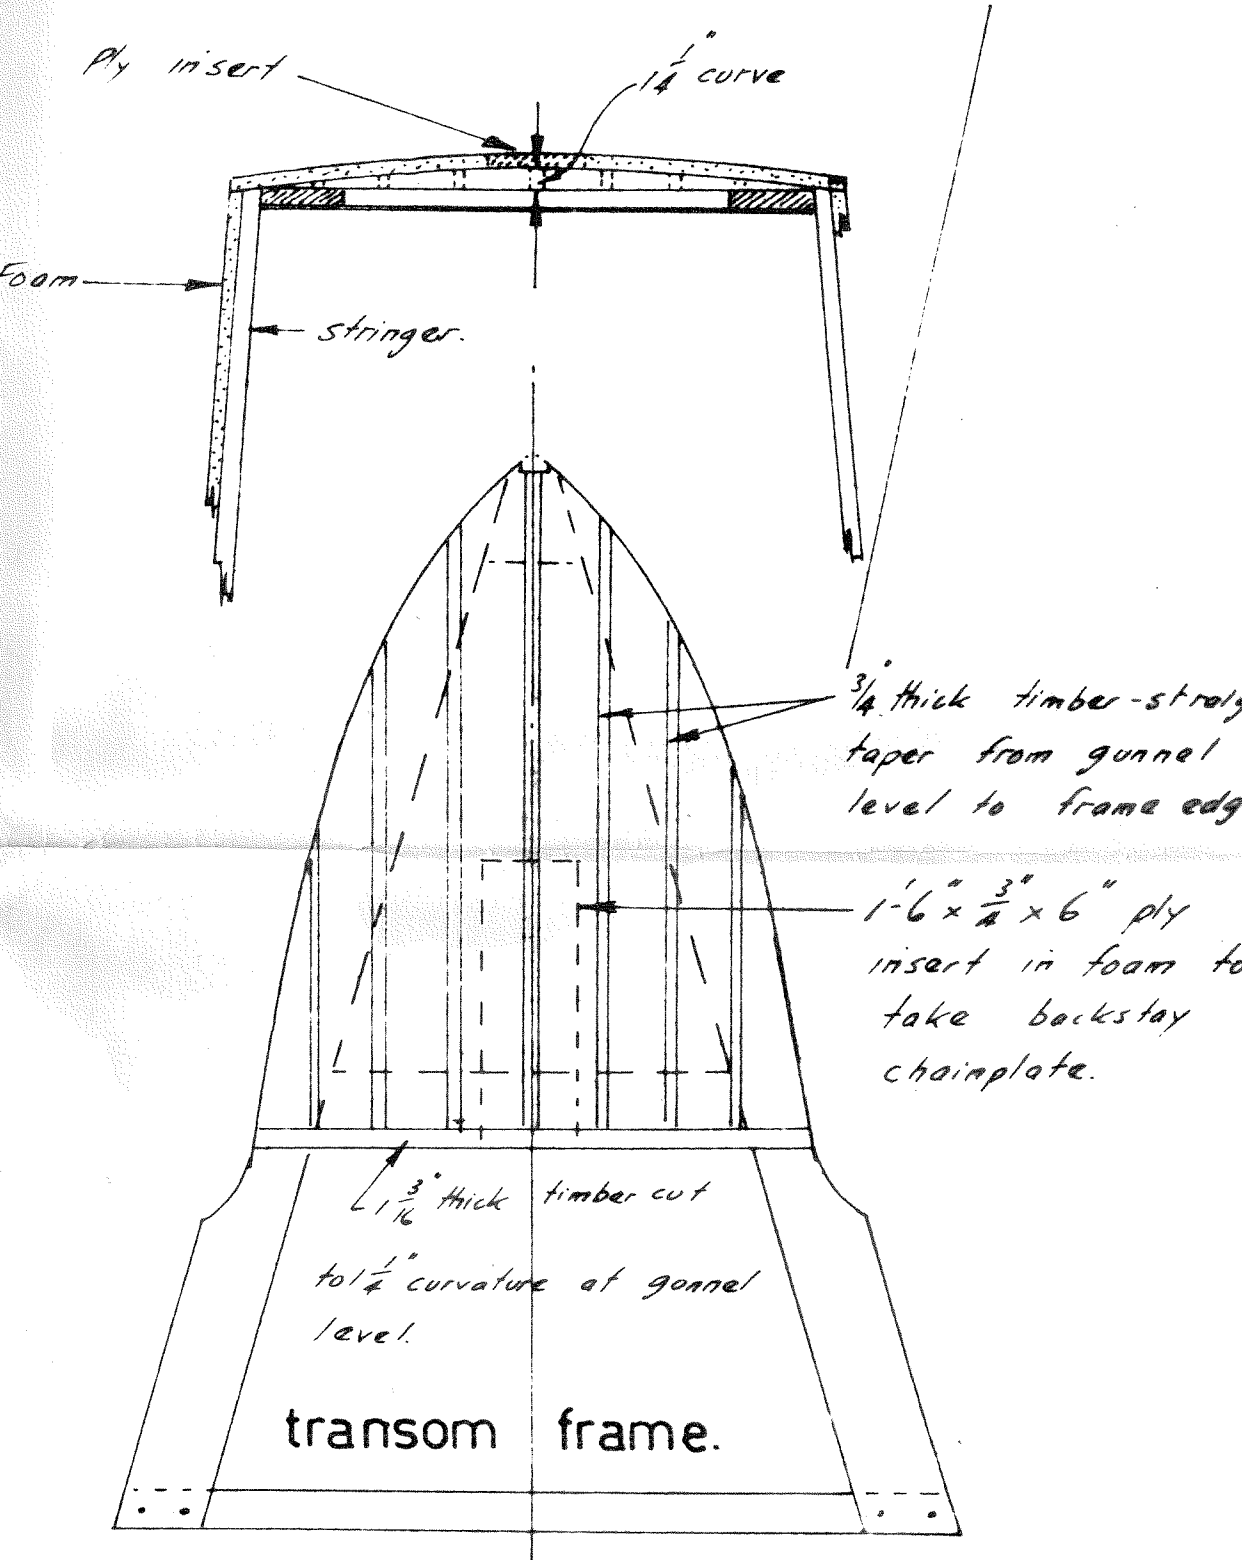

BUCCANEER

40

DESIGN BY LOCK CROWTHER.
scale 1/12.

MAINHULL MOULD CONSTRUCTION.

centreboard.
1-off laminated from 5 1/2 x 3/4 cedar.

centre case.
1/2\"/>