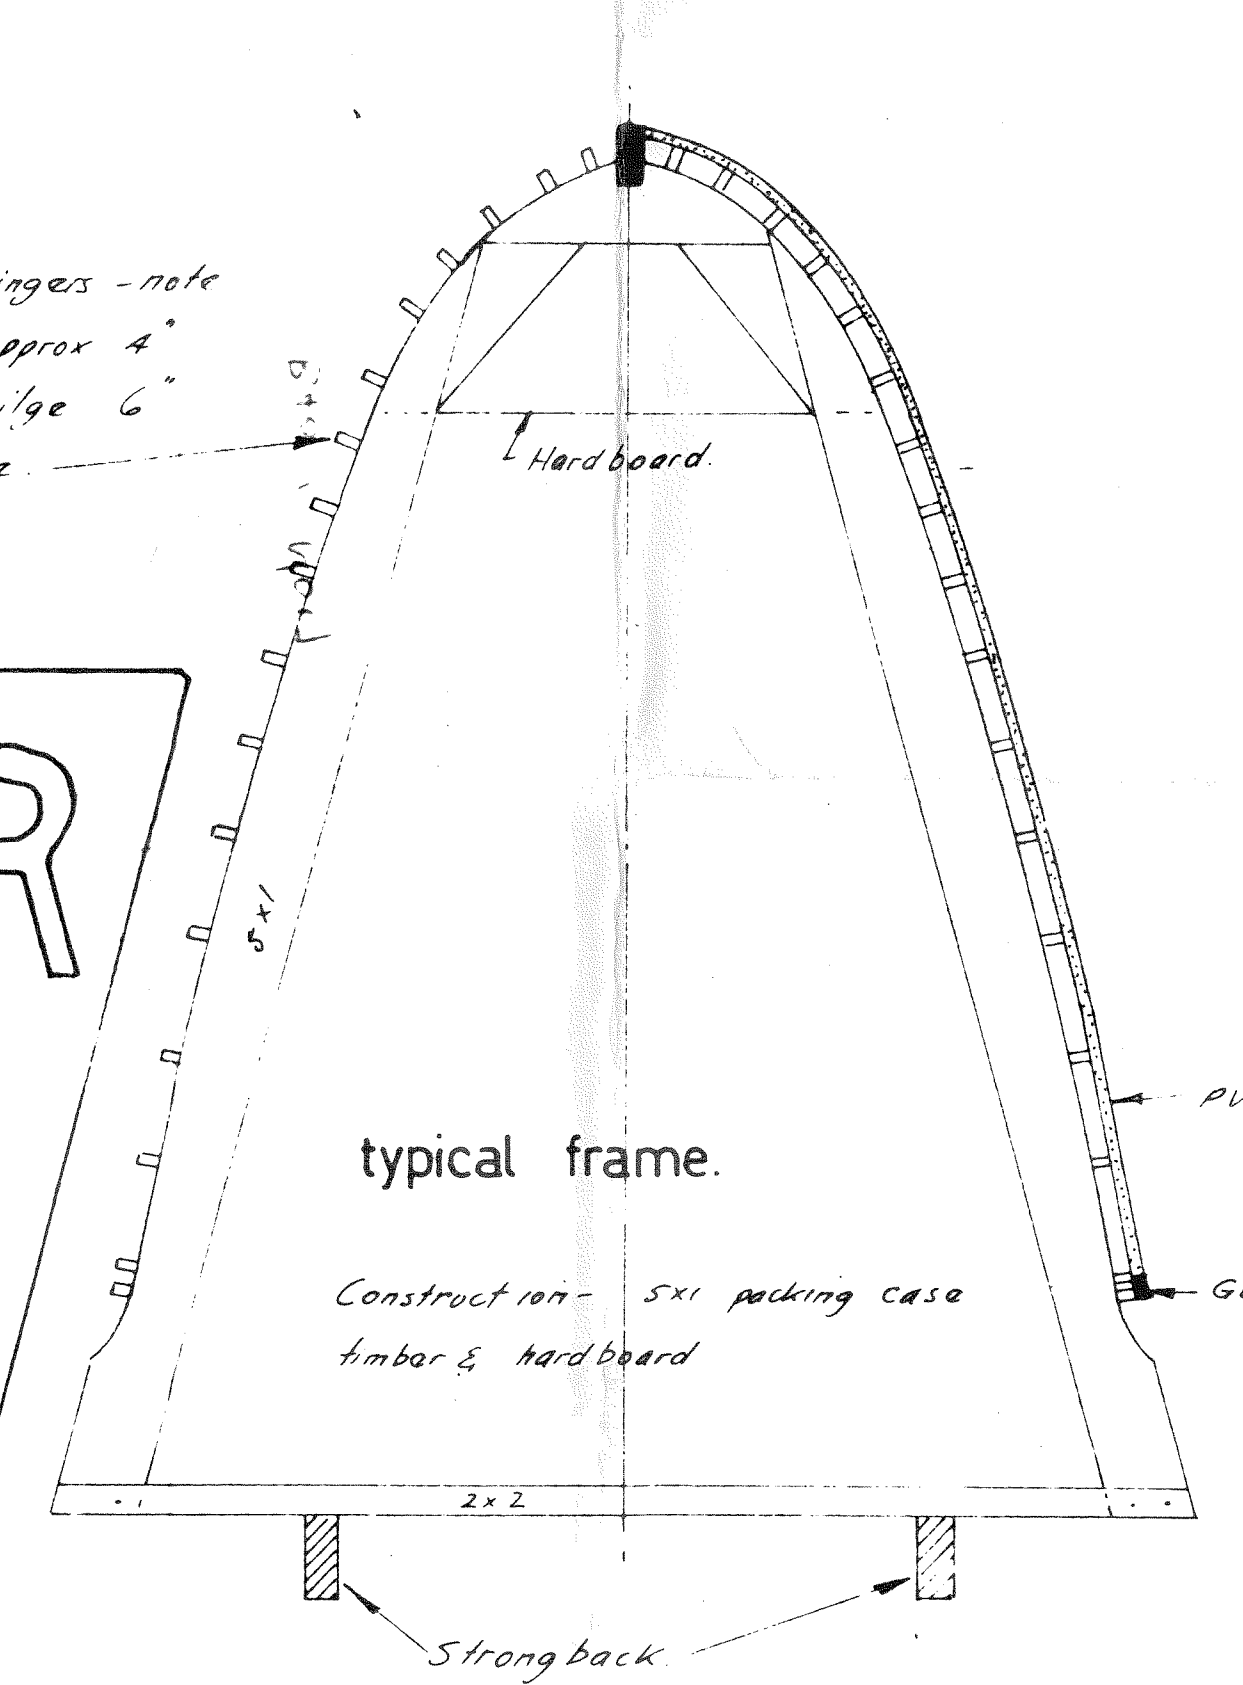

BUCCANEER

40

DESIGN BY LOCK CROWTHER.
scale 1/12.

MAINHULL MOULD CONSTRUCTION.

centreboard.
1-off laminated from 5 1/2 x 3/4 cedar.

centre case.
1/2\"/>