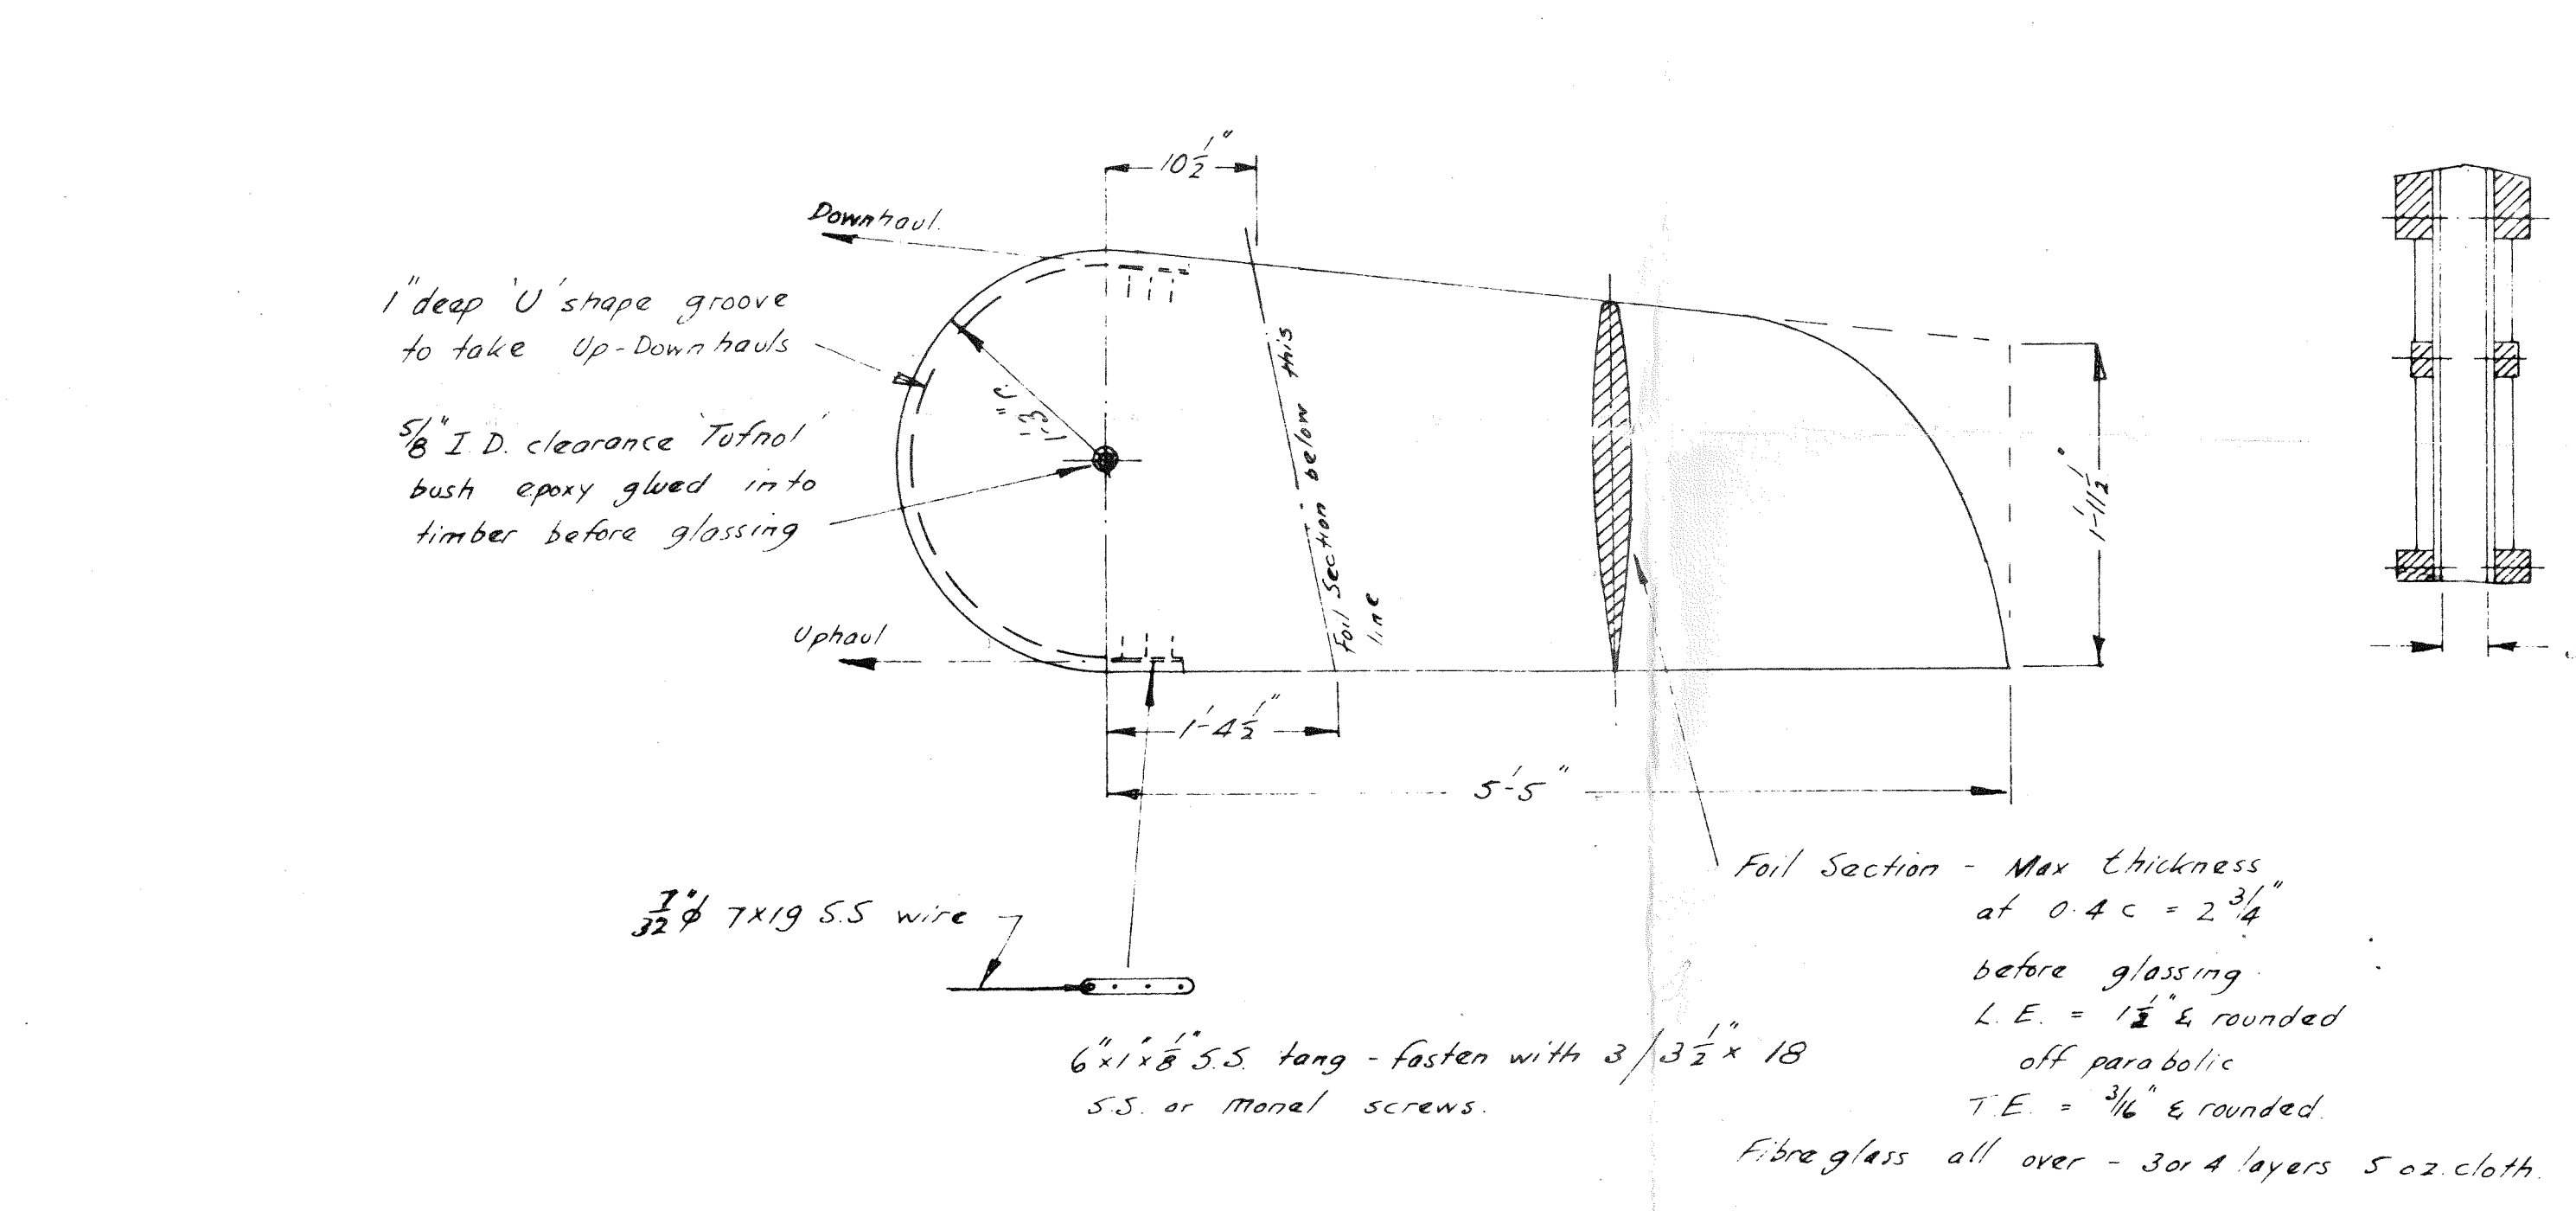

BUCCANEER

40

DESIGN BY LOCK CROWTHER.
scale 1/12.

MAINHULL MOULD CONSTRUCTION.

centreboard.
1-off laminated from 5 1/2 x 3/4 cedar.

centre case.
1/2\"/>