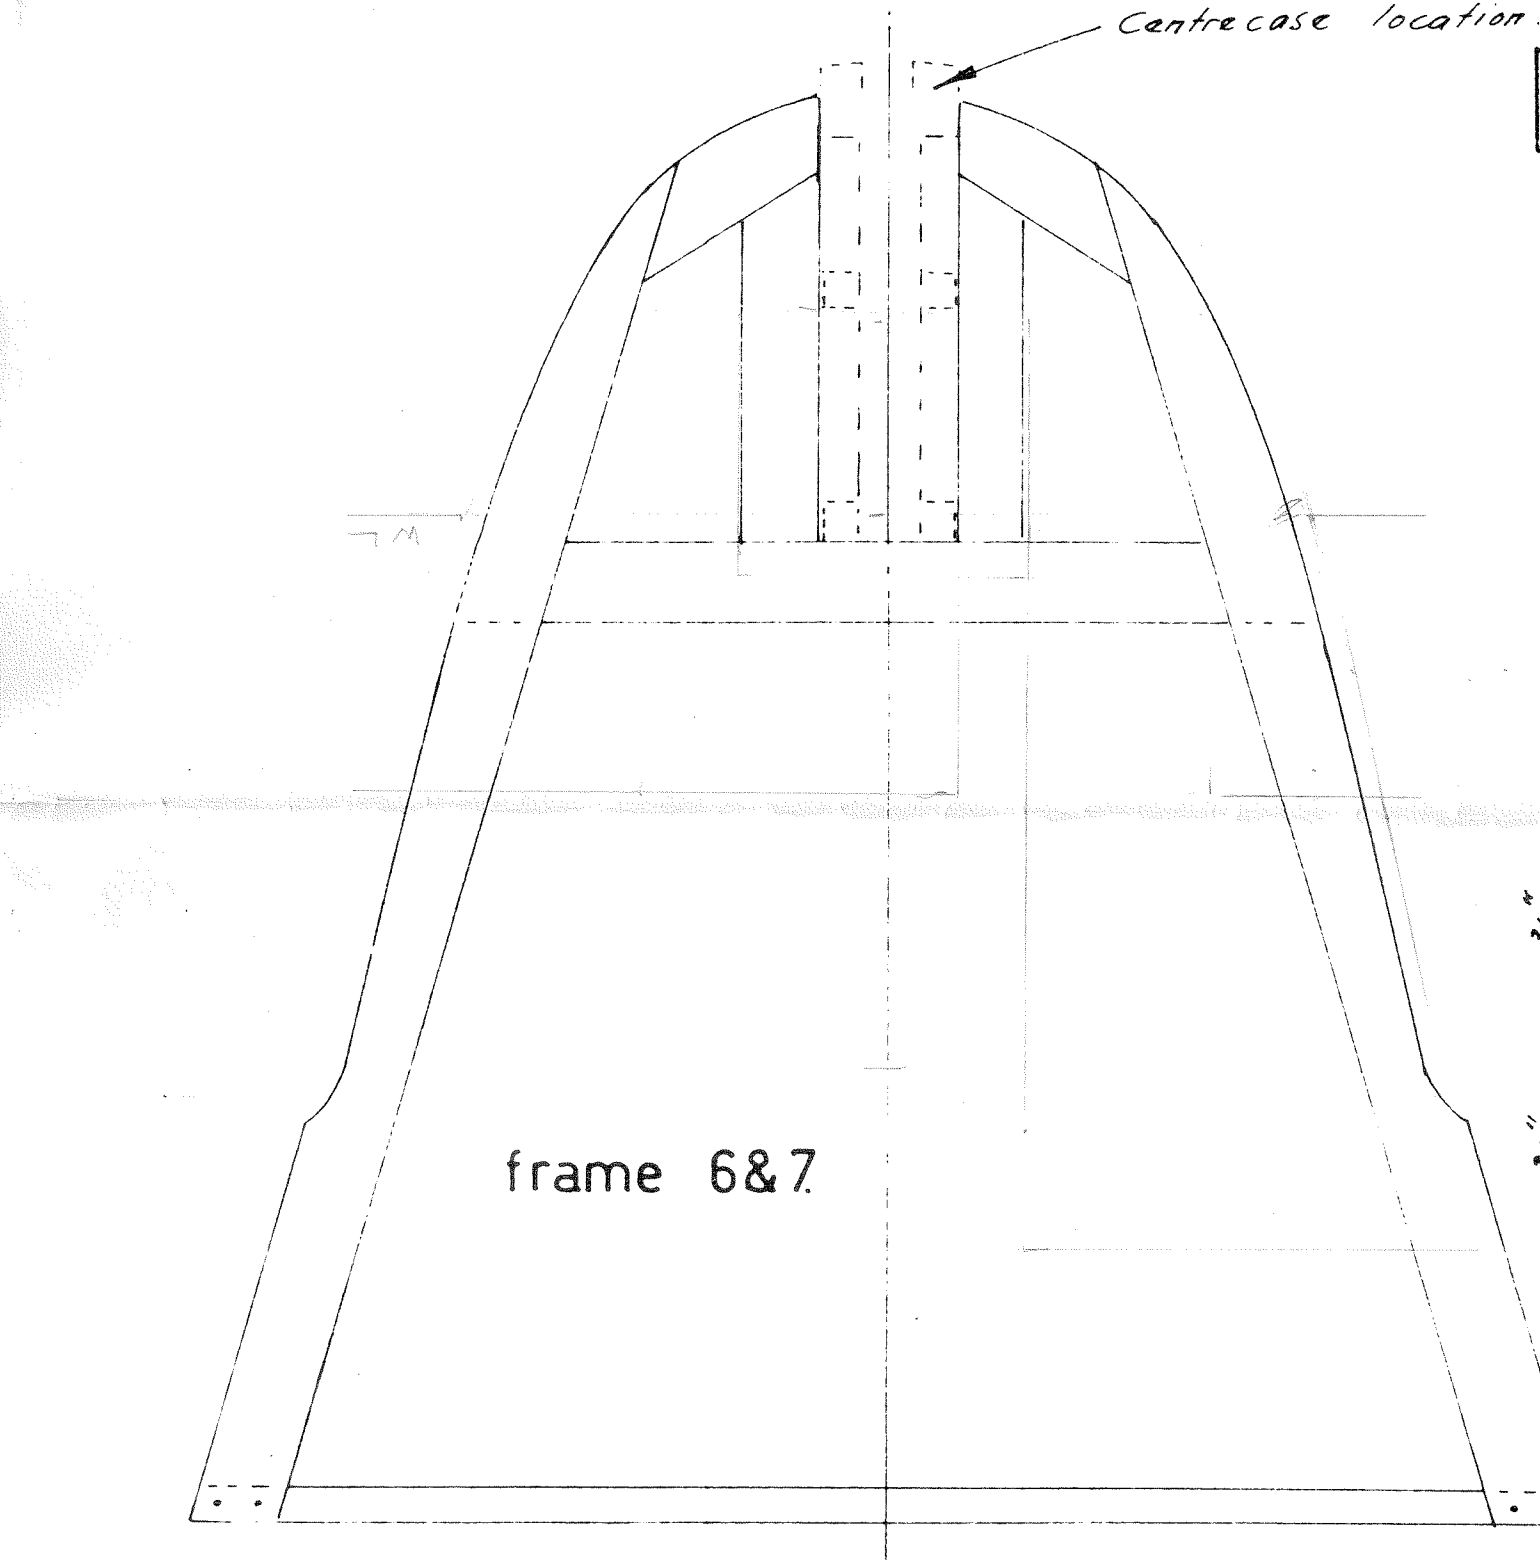

BUCCANEER

40

DESIGN BY LOCK CROWTHER.
scale 1/12.

MAINHULL MOULD CONSTRUCTION.

centreboard.
1-off laminated from 5 1/2 x 3/4 cedar.

centre case.
1/2\"/>